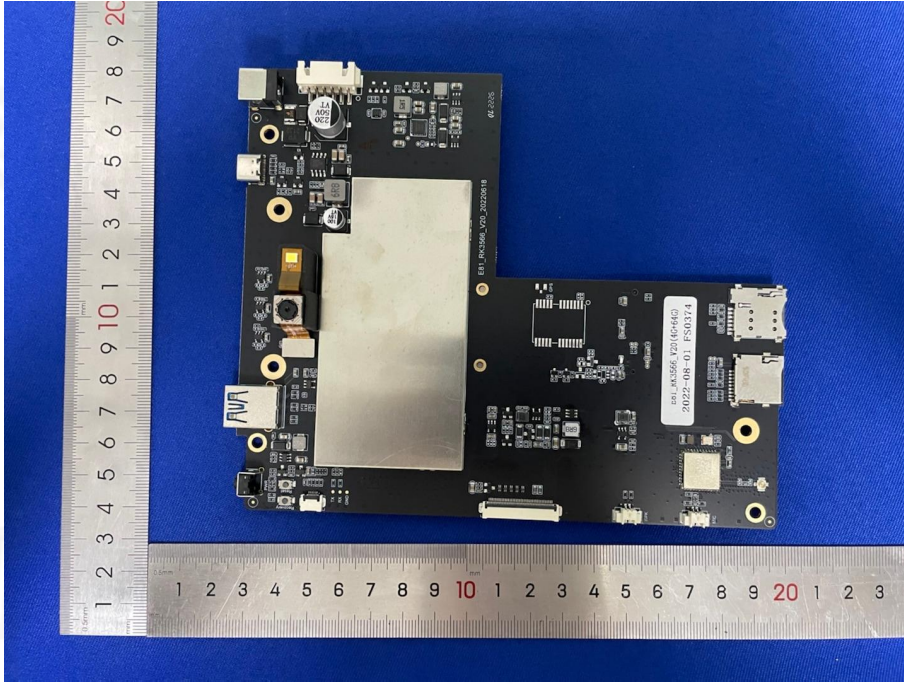

Appendix II

Product Name:	Auto Diagnostic System
Test Model No.:	E81

EUT Constructional Details

---END---