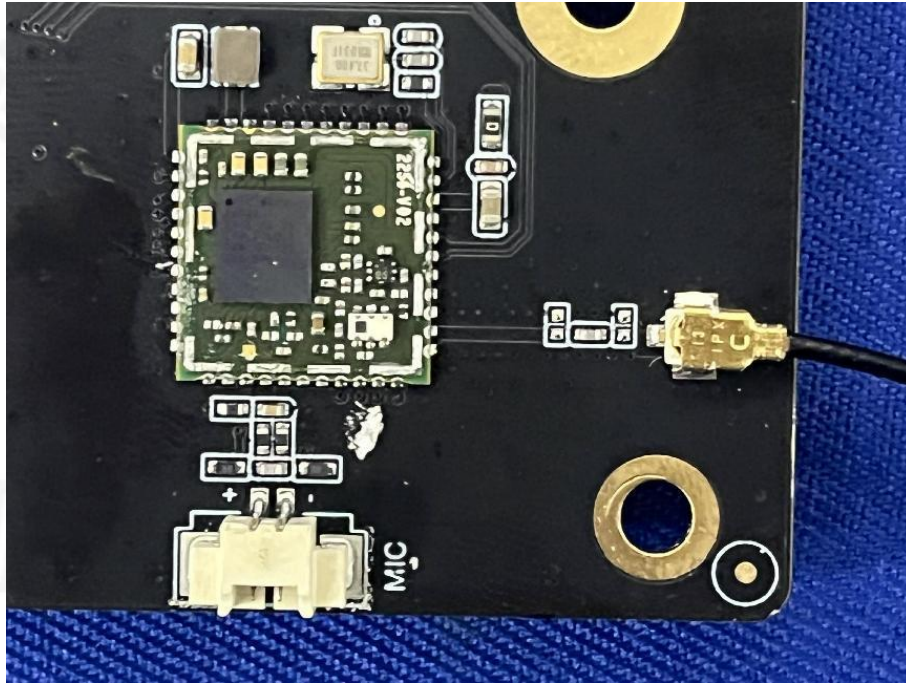

Appendix II

Product Name:	Auto Diagnostic System
Test Model No.:	E81

EUT Constructional Details

---END---