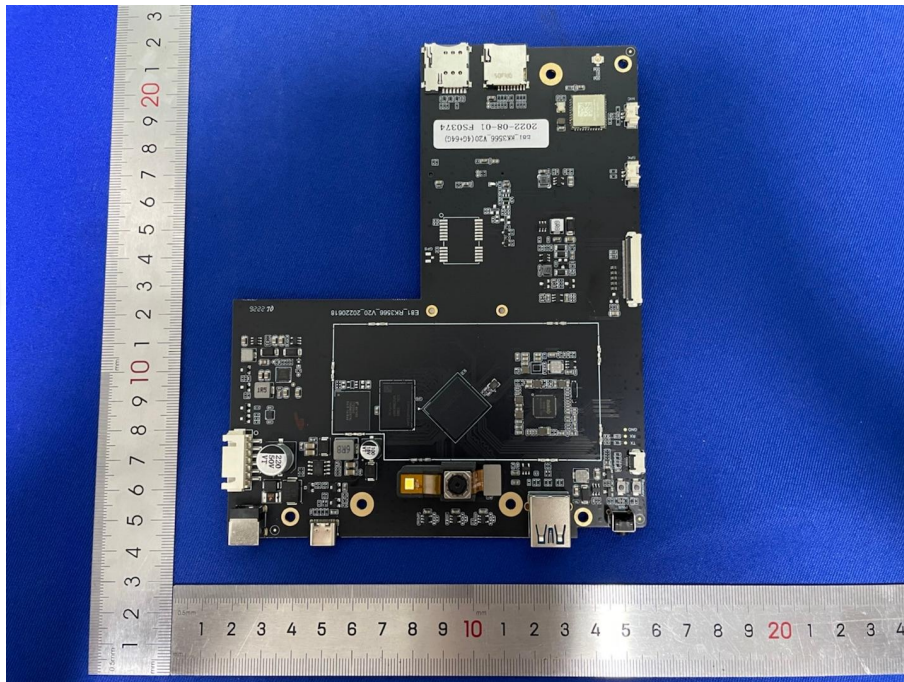

Appendix II

Product Name:	Auto Diagnostic System
Test Model No.:	E81

EUT Constructional Details

---END---