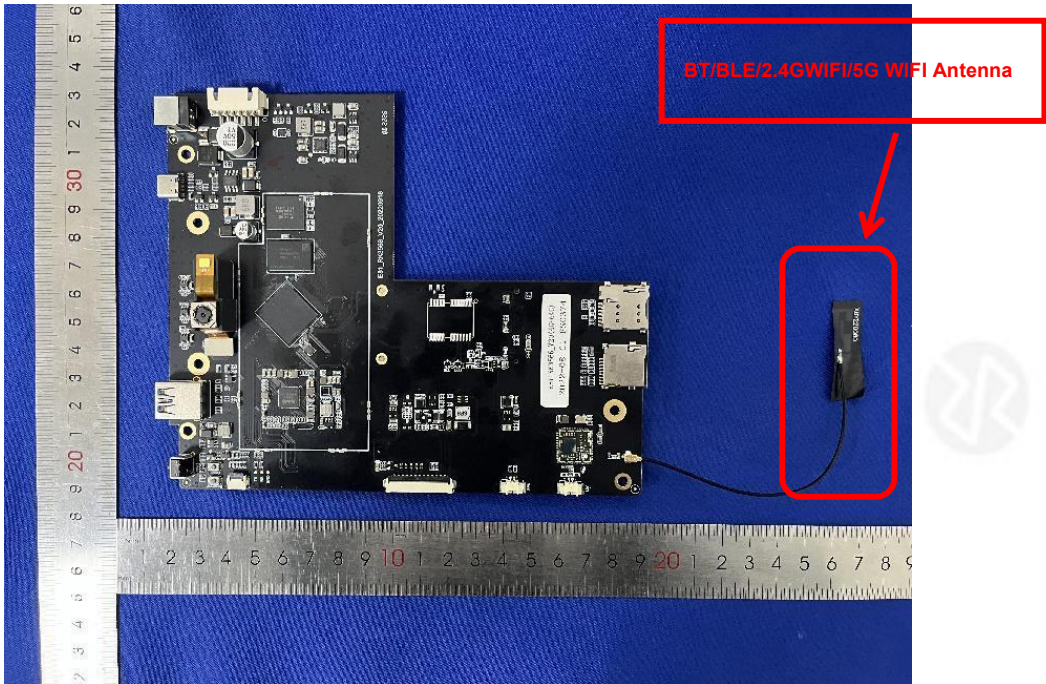

Appendix II

Product Name:	Auto Diagnostic System
Test Model No.:	E81

EUT Constructional Details

---END---