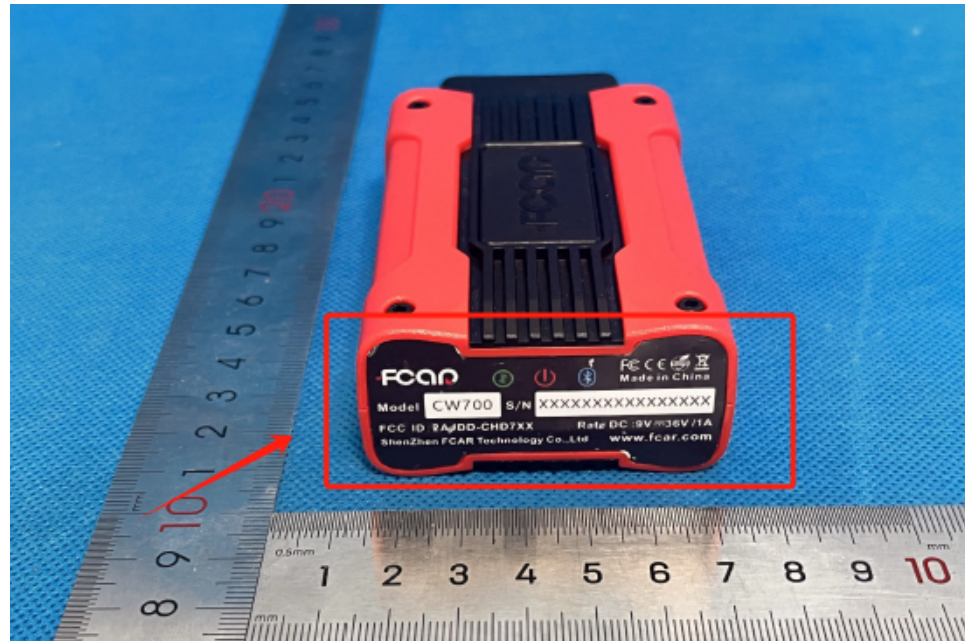

Product Name: Auto Diagnostic Tool
Model No.: CW700

Title		VCI
Size	Document Number	Rev
C	Block Diagram	A0
Date	Tuesday, July 02, 2024	Sheet 1 of 11