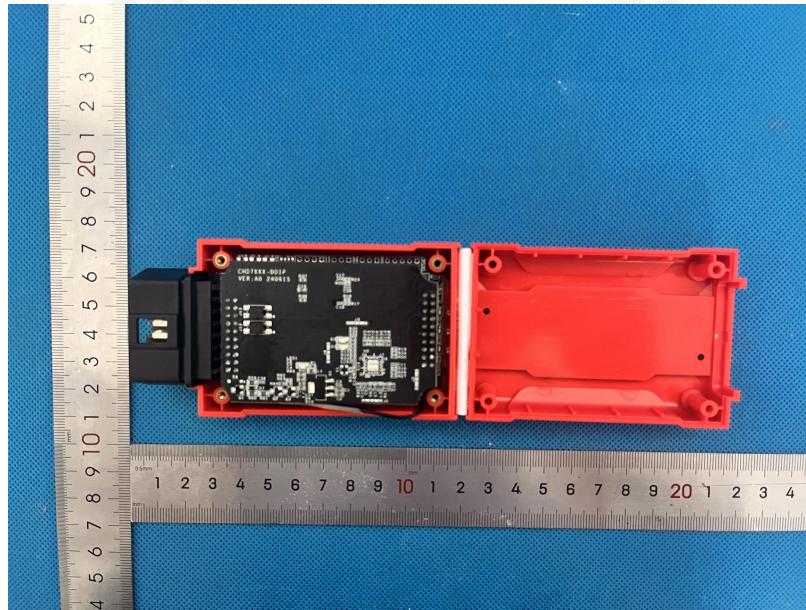

EUT Photo

Product Name:	Auto Diagnostic Tool
Model No.:	CW700

FCC ID:2AJDD-CHD7XX

---END---