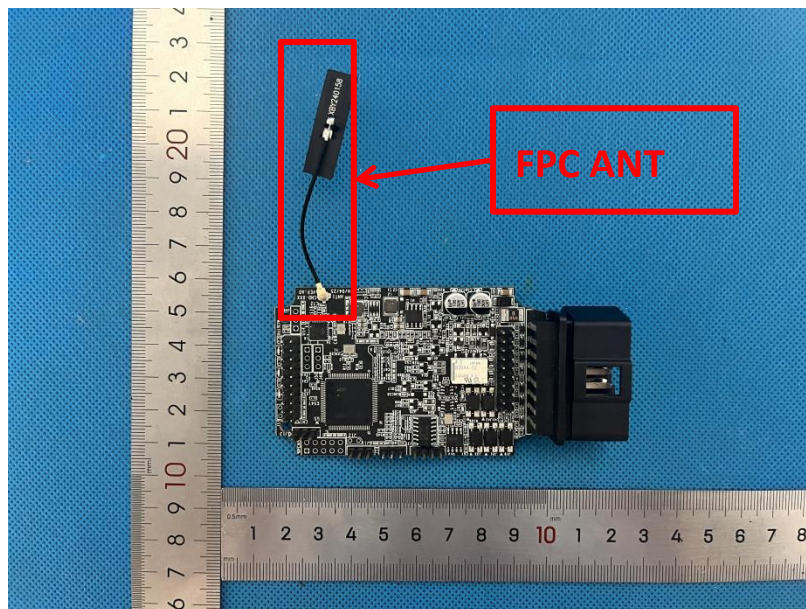

EUT Photo

Product Name:	Auto Diagnostic Tool
Model No.:	CW700

FCC ID:2AJDD-CHD7XX

---END---