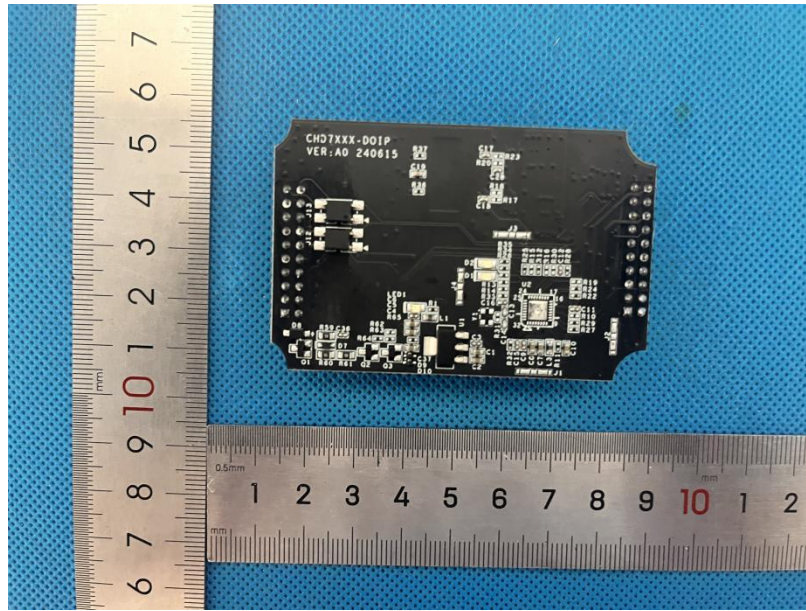

EUT Photo

Product Name:	Auto Diagnostic Tool
Model No.:	CW700

FCC ID:2AJDD-CHD7XX

---END---