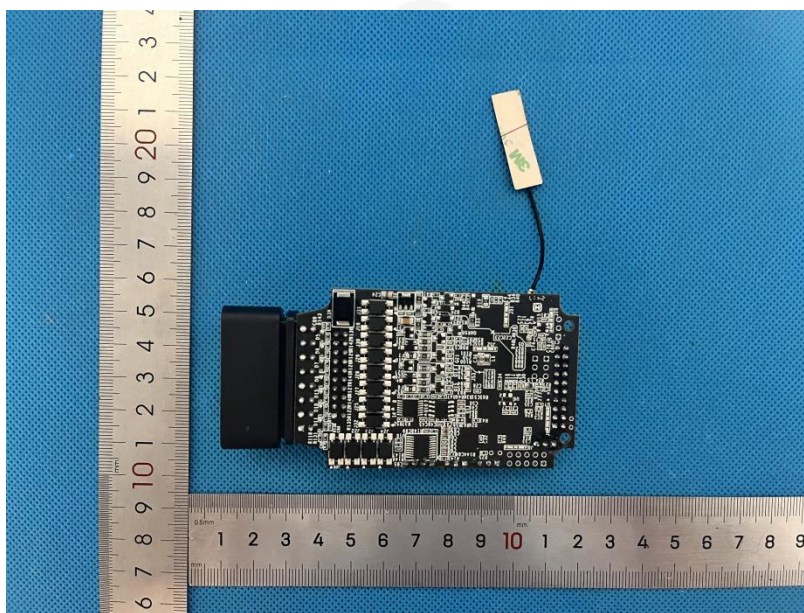

EUT Photo

Product Name:	Auto Diagnostic Tool
Model No.:	CW700

FCC ID:2AJDD-CHD7XX

---END---