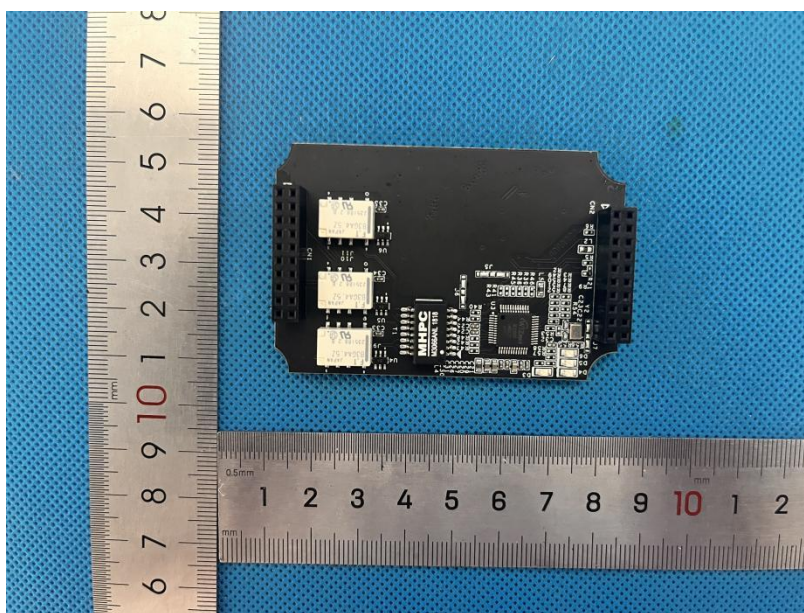

EUT Photo

Product Name:	Auto Diagnostic Tool
Model No.:	CW700

FCC ID:2AJDD-CHD7XX

---END---