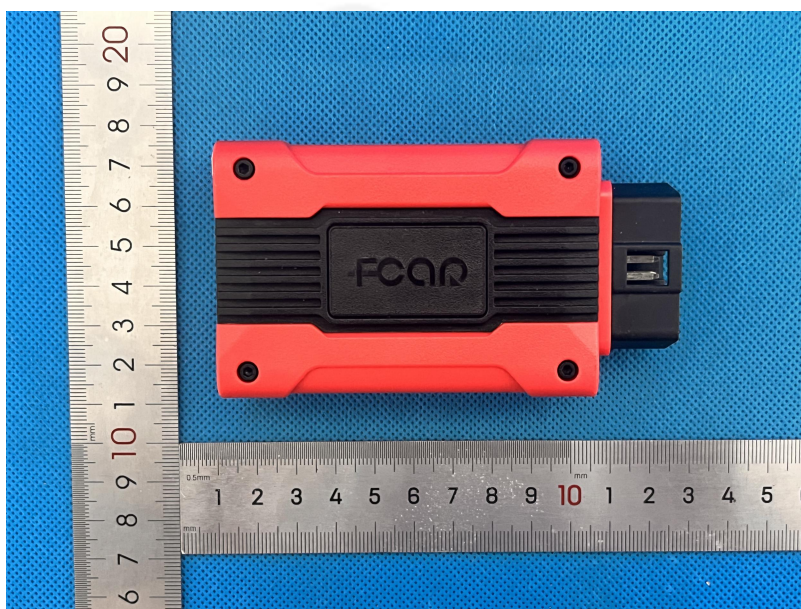

Product Name:	Auto Diagnostic Tool
Test Model No.:	CW700

FCC ID:2AJDD-CHD7XX

---END---