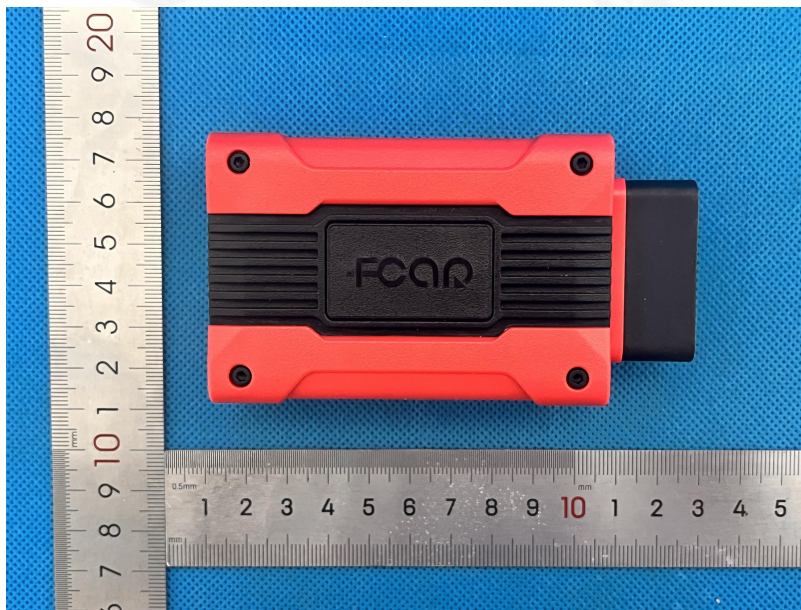

Product Name:	Auto Diagnostic Tool
Test Model No.:	CW700

FCC ID:2AJDD-CHD7XX

---END---