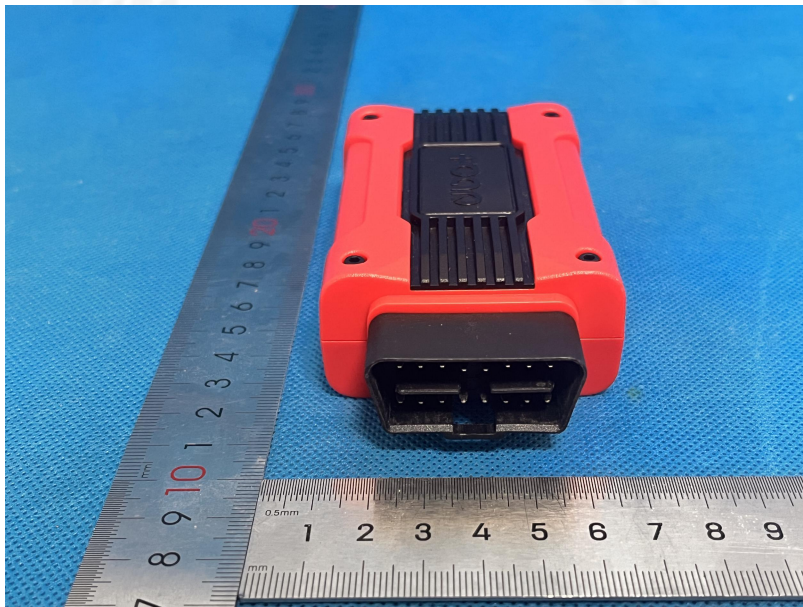

Product Name:	Auto Diagnostic Tool
Test Model No.:	CW700

FCC ID:2AJDD-CHD7XX

---END---