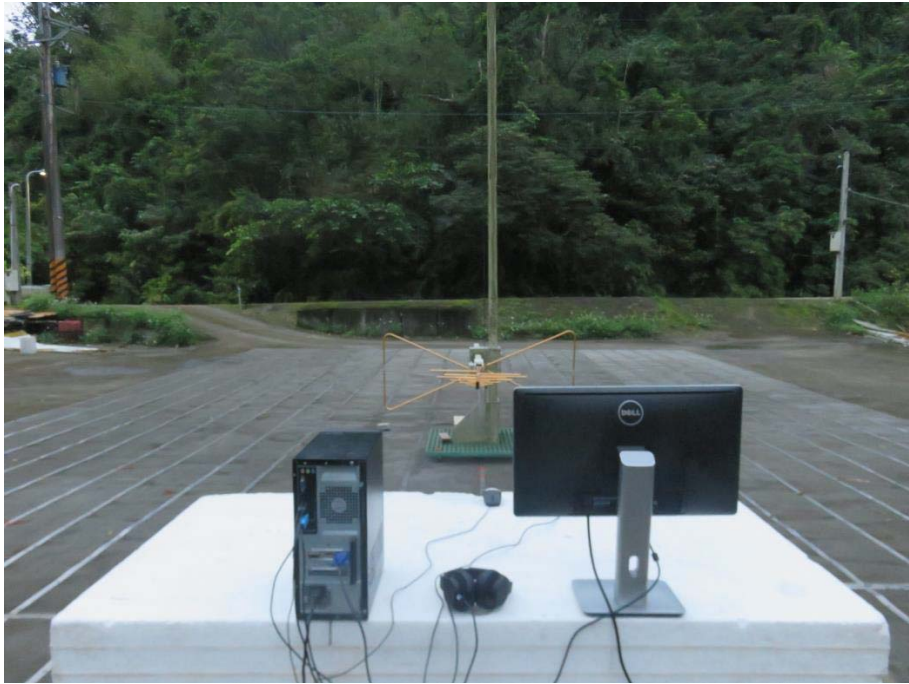

RADIATED EMISSION TEST SETUP (30 MHz to 1 GHz) FROM 1M-HEIGHT TEST TABLE

RADIATED EMISSION TEST SETUP (ABOVE 1 GHz) FROM 1.5M-HEIGHT TEST TABLE

RADIO FREQUENCY

AC POWER LINE CONDUCTED EMISSION