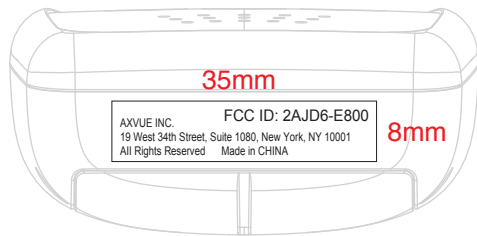

# E800 FCC LABELS

DATE: 20 SEPTEMBER 2018

VERSION: 01

TX

RX

AXVUE INC. FCC ID: 2AJD6-E800  
19 West 34th Street, Suite 1080, New York, NY 10001  
All Rights Reserved Made in CHINA

AXVUE INC. FCC ID: 2AJD6-E800  
19 West 34th Street, Suite 1080, New York, NY 10001  
All Rights Reserved Made in CHINA