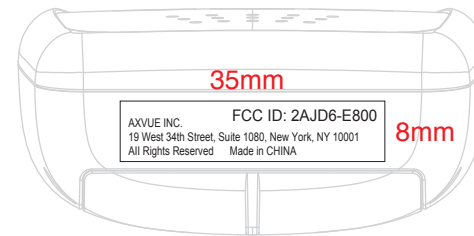

# E800 FCC LABELS

DATE: 20 SEPTEMBER 2018

VERSION: 01

TX

RX

AXVUE INC. FCC ID: 2AJD6-E800  
19 West 34th Street, Suite 1080, New York, NY 10001  
All Rights Reserved Made in CHINA

AXVUE INC. FCC ID: 2AJD6-E800  
19 West 34th Street, Suite 1080, New York, NY 10001  
All Rights Reserved Made in CHINA