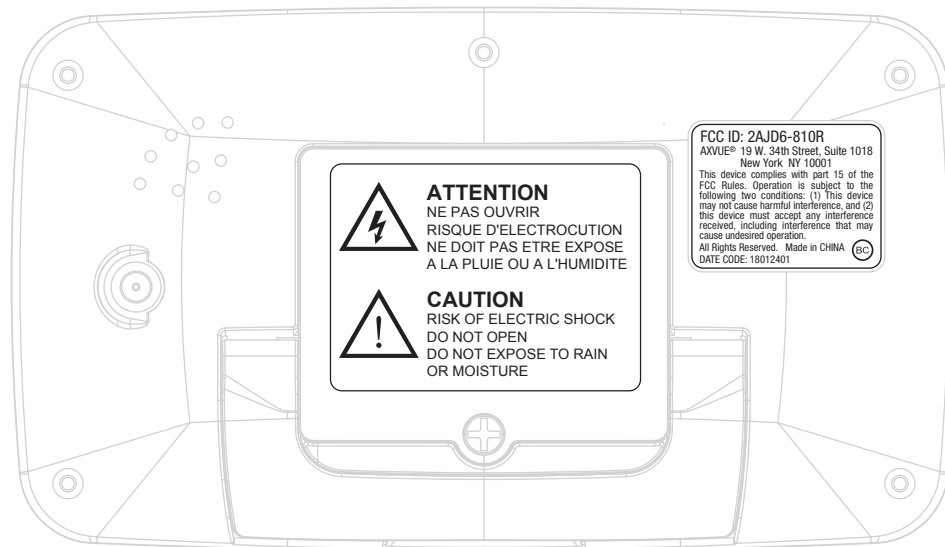

E810 FCC LABELS

DATE: 24 JANUARY 2018

VERSION: 01

Label Size: 41W x 30mmH

Label Size: 25W x 19mmH

Label Size: 30.2W x 24.2mmH