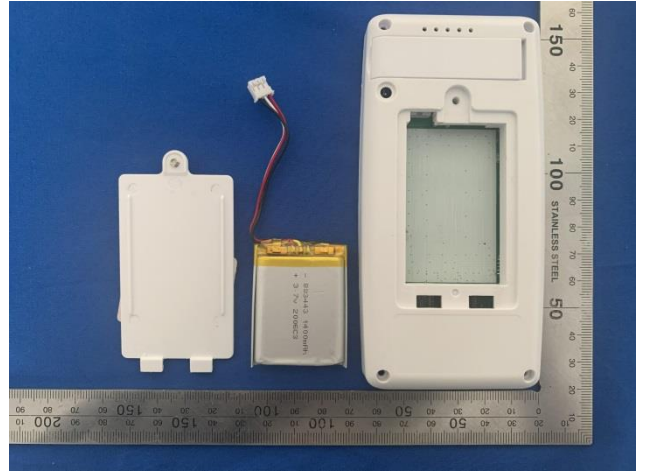

EUT Photos (Model: E722)

EUT Antenna Locations

SAR Test Setup Photos

Body

Front side (5mm)

Back side(5mm)

Top side(5mm)

Bottom side(5mm)

Left side(5mm)