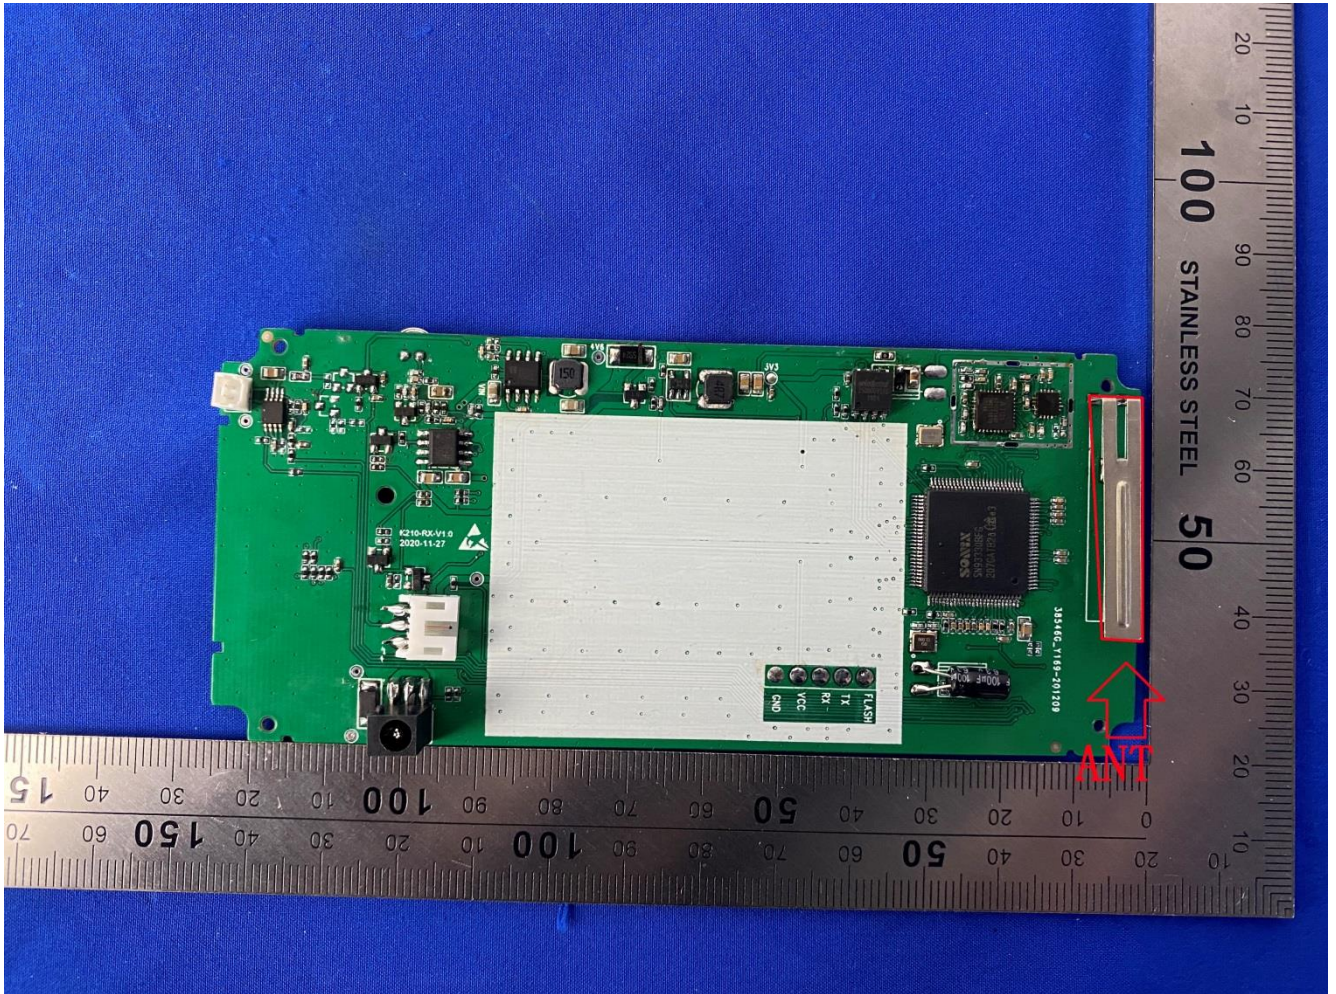

EUT Photos (Model: E722)

EUT Antenna Locations

SAR Test Setup Photos

Body

Front side (5mm)

Back side(5mm)

Top side(5mm)

Bottom side(5mm)

Left side(5mm)