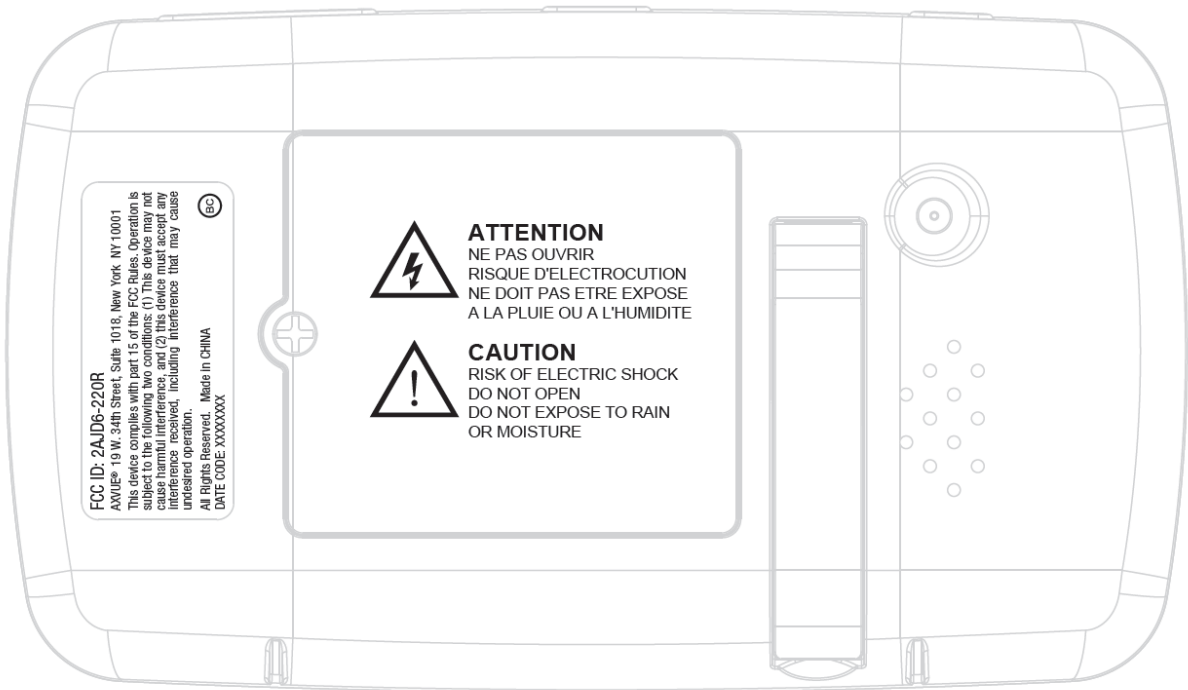

EXHIBIT A - FCC ID LABEL AND LOCATION

FCC ID Label

FCC ID Label Location Information

The label shown shall be permanently affixed at a conspicuous location on the device and be readily visible to the user at the time purchase (Labeling requirements per 2.925)