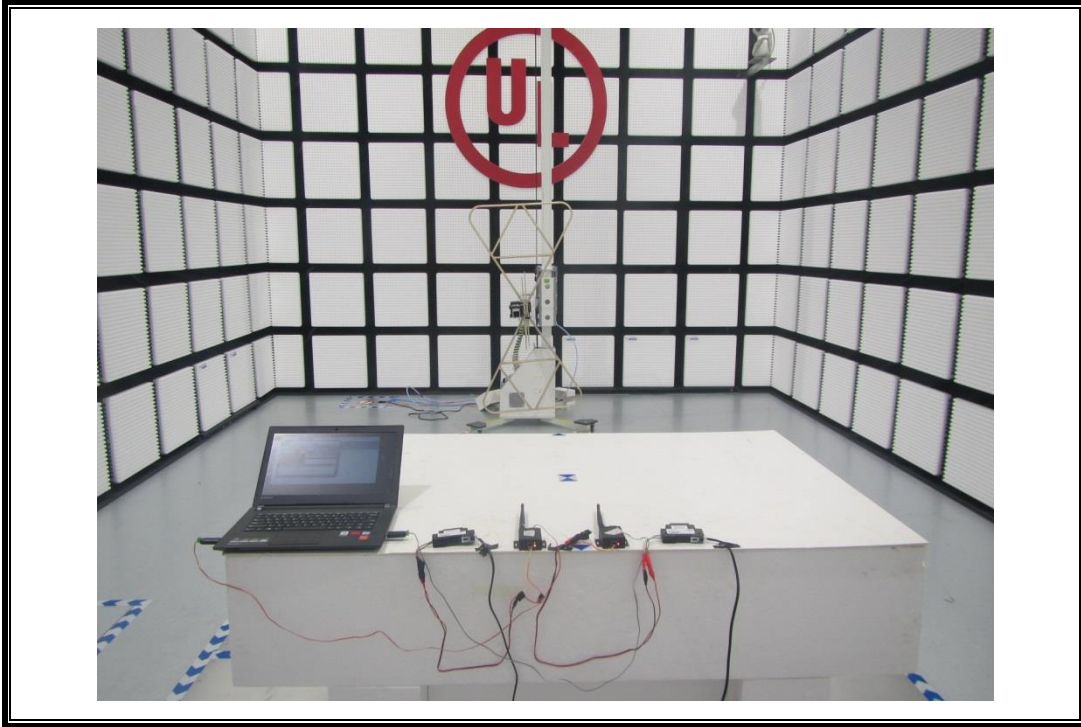

Appendix II

Setup Photographs

RADIATED RF MEASUREMENT SETUP (30MHz ~ 1 GHz)

RADIATED RF MEASUREMENT SETUP (ABOVE 1 GHz- X axis)

RADIATED RF MEASUREMENT SETUP (ABOVE 1 GHz- Y axis)

RADIATED RF MEASUREMENT SETUP (ABOVE 1 GHz- Z axis)

POWERLINE CONDUCTED EMISSIONS MEASUREMENT SETUP