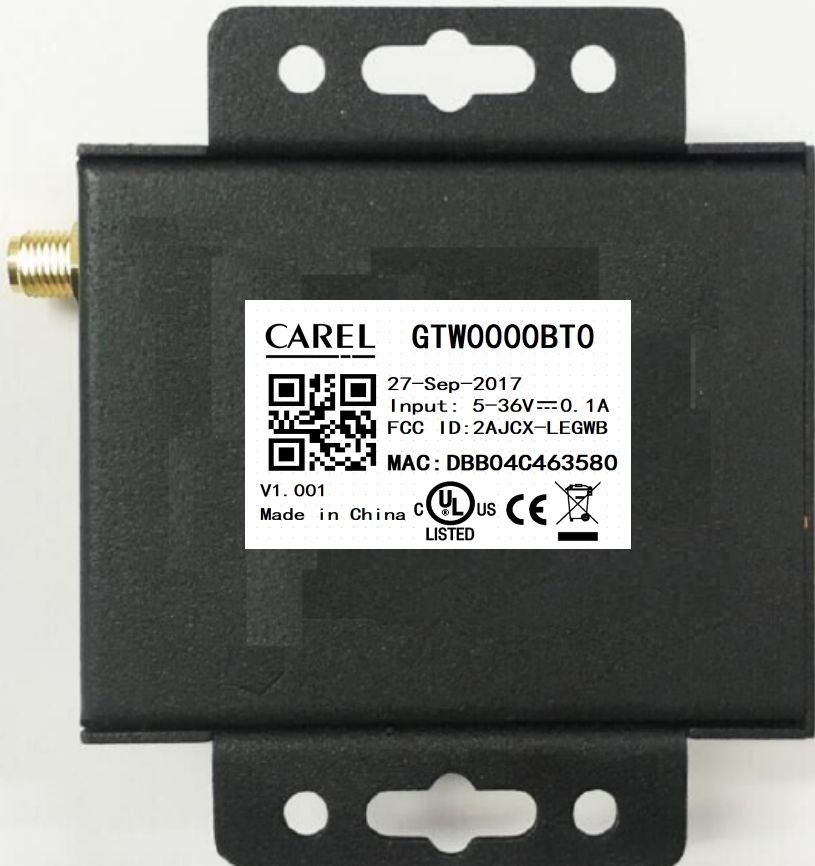

# CAREL GTW0000BT0

27-Sep-2017

Input: 5-36V=0.1A

FCC ID: 2AJCX-LEGWB

MAC: DBB04C463580

V1.001

Made in China

**CAREL GTW0000BT0**

27-Sep-2017

Input: 5-36V $\overline{\text{---}}$ 0.1A

FCC ID: 2AJCX-LEGWB

MAC: DBB04C463580

V1.001

Made in China

LISTED