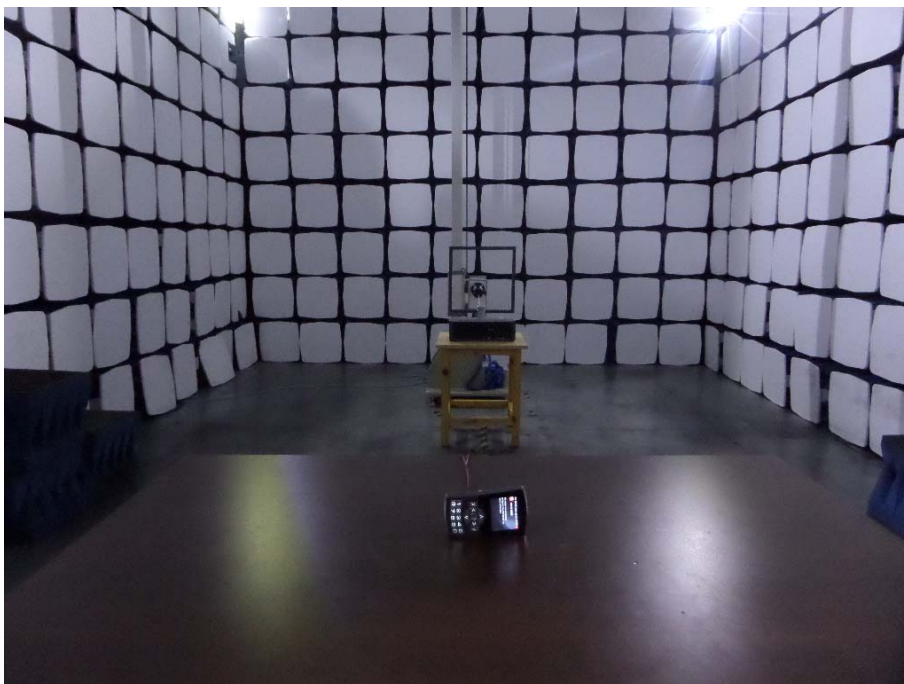

EXHIBIT 4 - TEST SETUP PHOTOGRAPHS

Conducted Emission Test Setup

Radiation Emission Test Setup (Below 30MHz)

Radiation Emission Test Setup (30MHz to 1GHz)