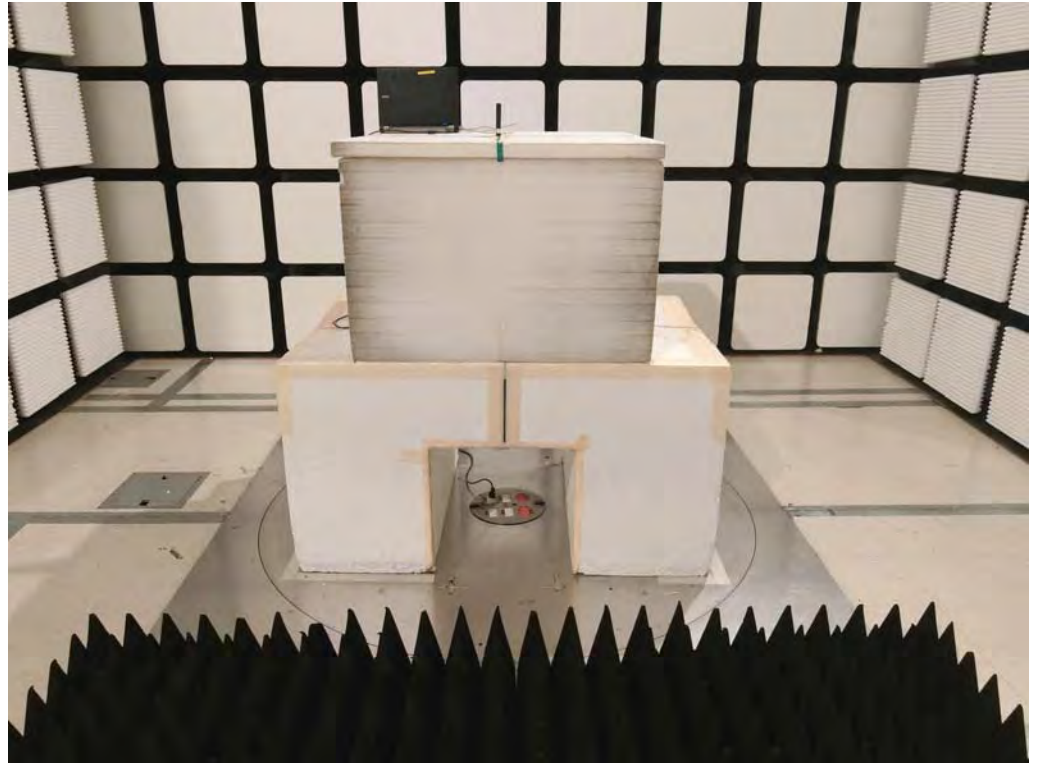

## 1. Photographs of AC Power Conducted Emissions Test Configuration

FRONT VIEW

REAR VIEW

## 2. Photographs of Transmitter Spurious Emissions Test Configuration

Test Configuration: Below 1GHz

FRONT VIEW

REAR VIEW

**Test Configuration: 1GHz~40GHz**

**FRONT VIEW**

**REAR VIEW**

**Test Configuration: above 40GHz**