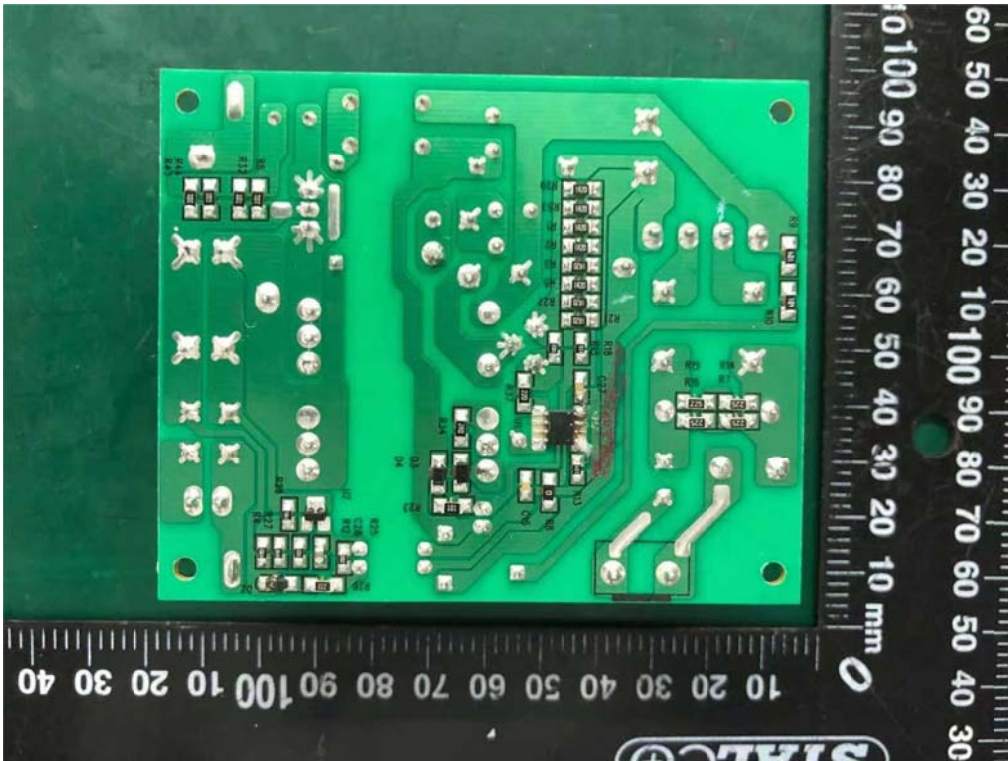

# Internal Photos

M/N: SUB-8

**Internal Photos**

M/N: SUB-8

**Internal Photos**

M/N: SUB-8

2.4G SRD  
Antenna