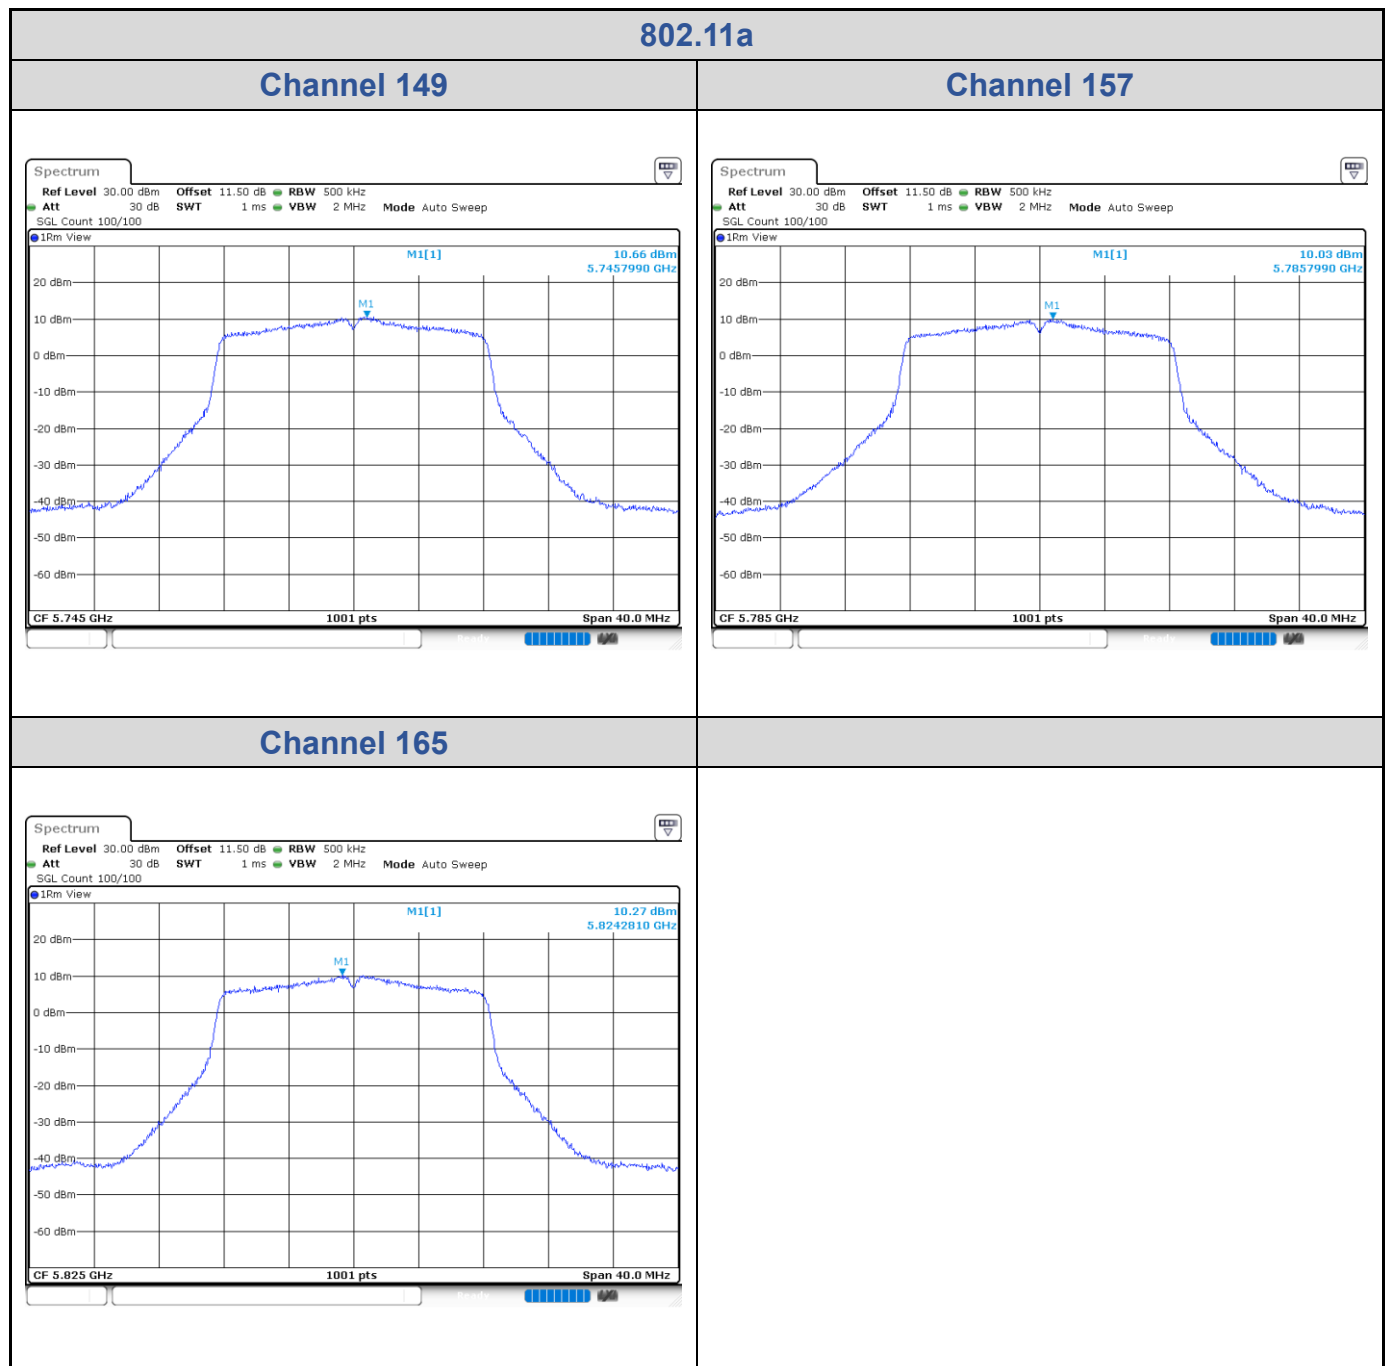

Test Result of Power Spectral Density

802.11a

Band	Channel	Frequency (MHz)	PSD without Duty Factor (dBm/500kHz)		Total PSD with Duty Factor (dBm/500kHz)	Maximum Limit (dBm/500kHz)	Pass / Fail
			Chain 0	Chain 1			
U-NII-3	149	5745	10.66	10.54	13.98	27.29	Pass
	157	5785	10.03	10.08	13.43	27.29	Pass
	165	5825	10.27	10.51	13.77	27.29	Pass

<Chain 0>