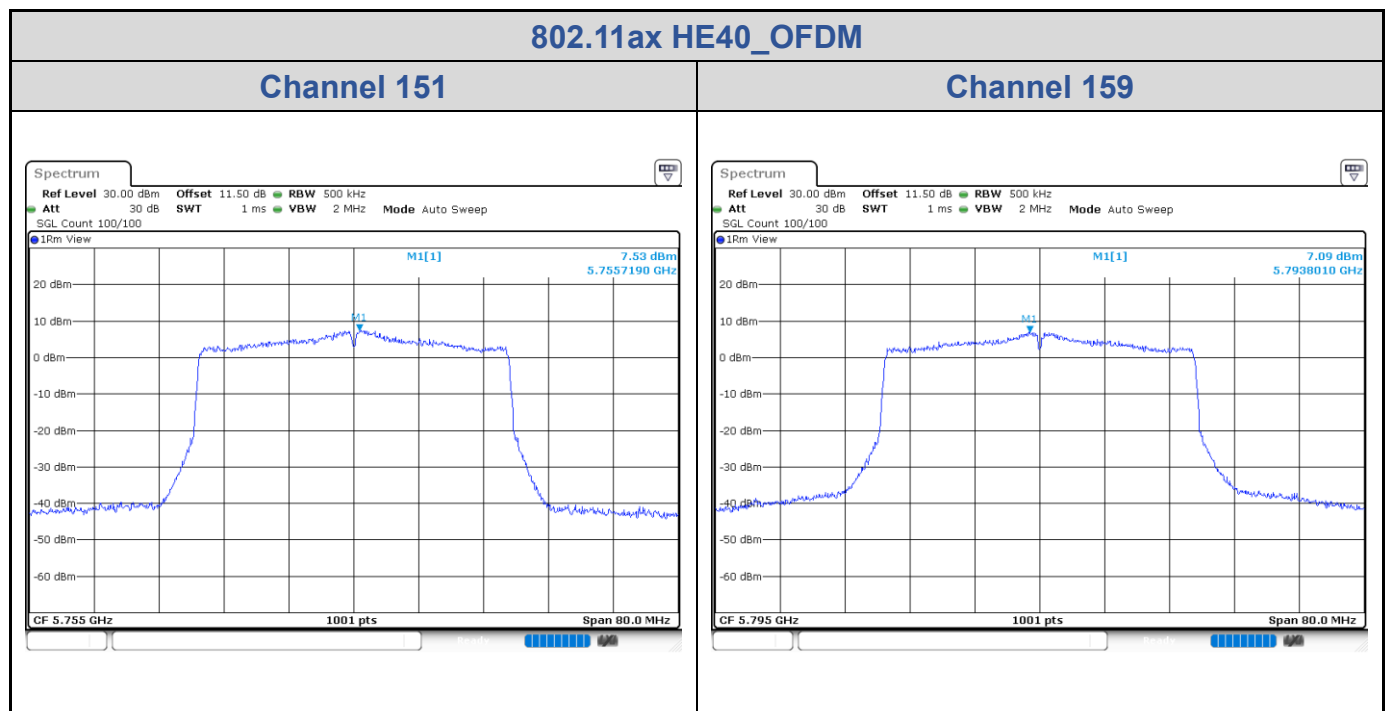

<Chain 1>