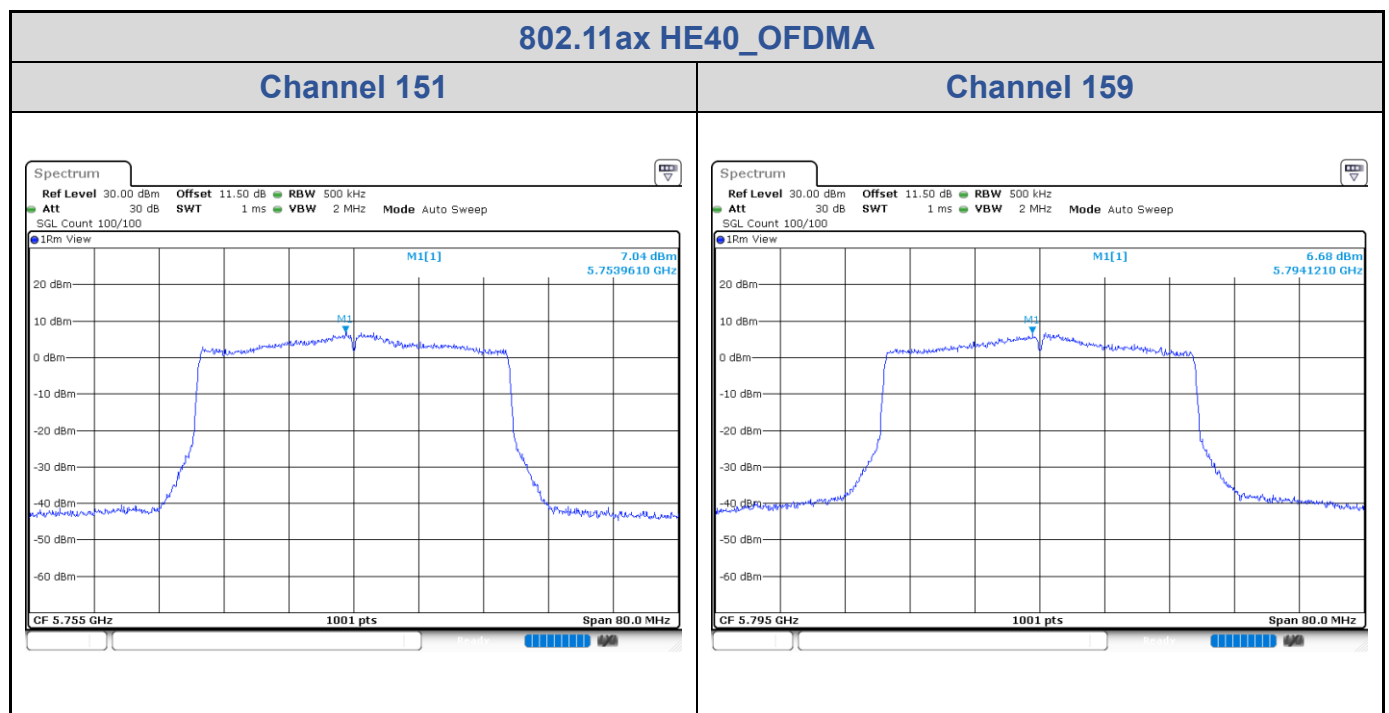

802.11ax HE40_OFDMA

Band	Channel	Frequency (MHz)	PSD with Duty Factor (dBm/500kHz)		Total PSD with Duty Factor (dBm/500kHz)	Maximum Limit (dBm/500kHz)	Pass / Fail
			Chain 0	Chain 1			
U-NII-3	151	5755	7.04	7.09	10.89	27.29	Pass
	159	5795	6.68	6.82	10.57	27.29	Pass

<Chain 0>