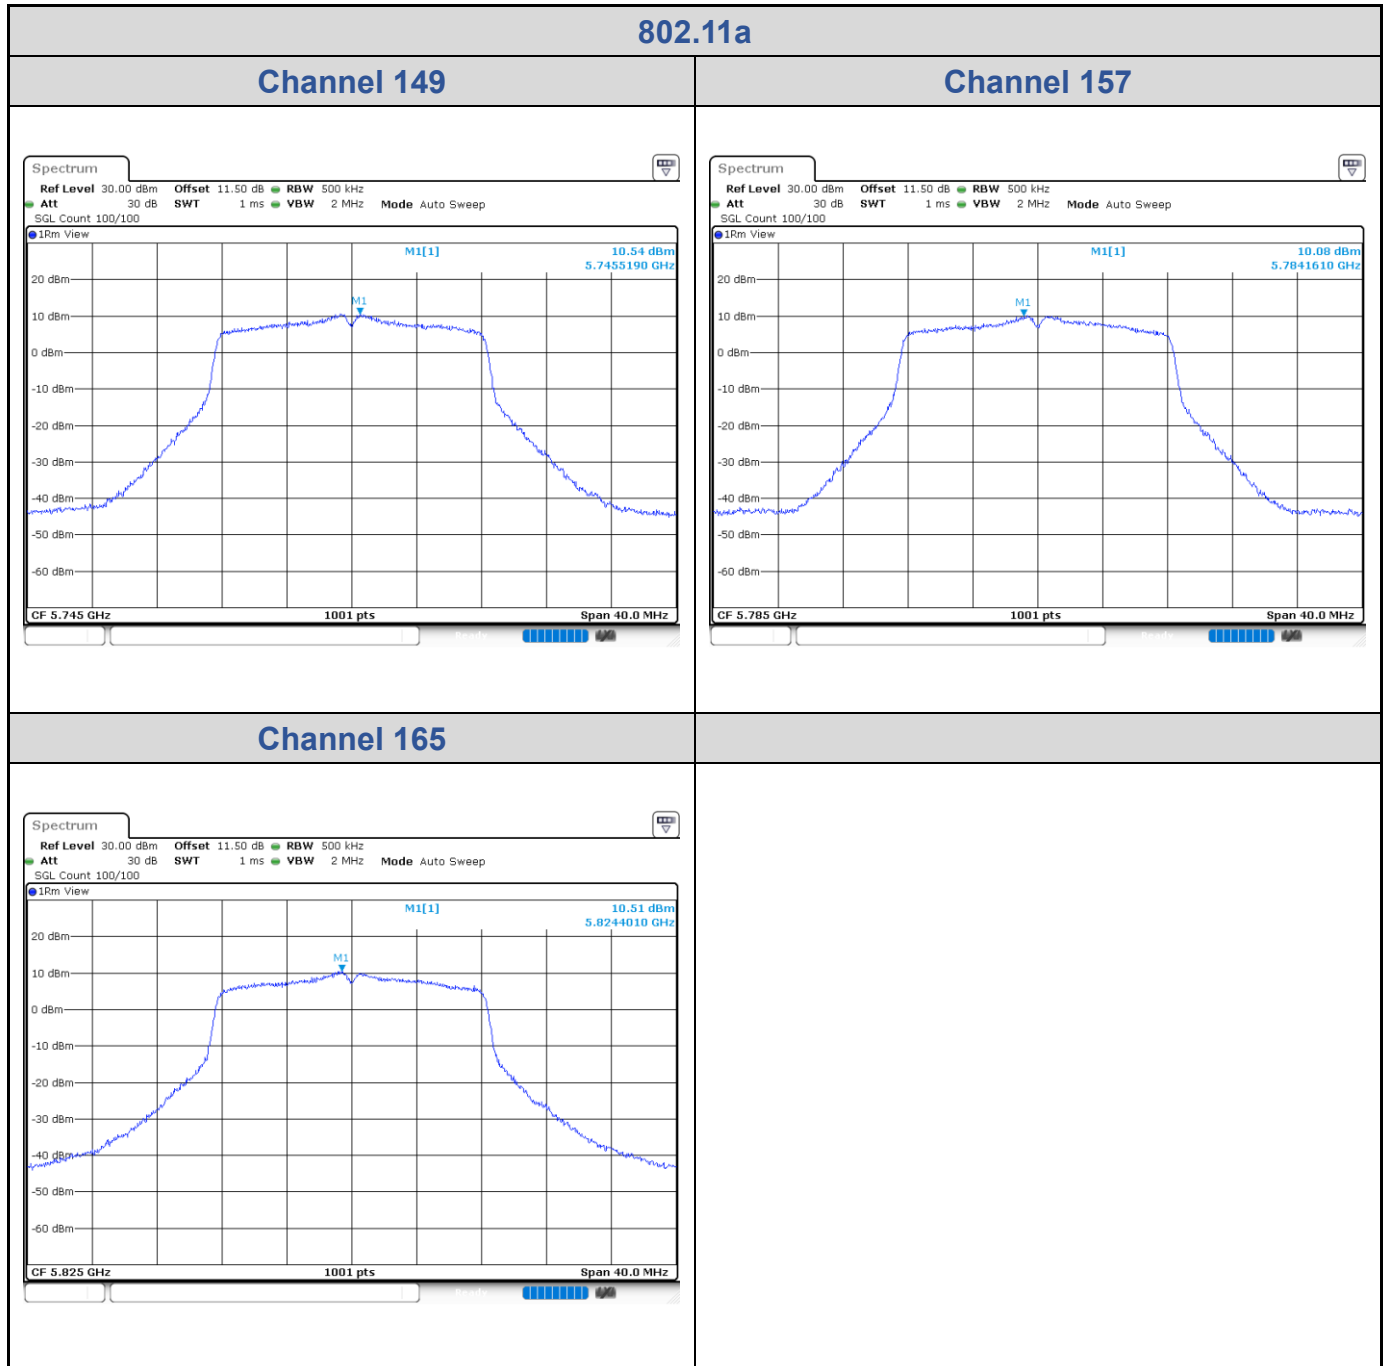

<Chain 1>

802.11ax HE20_OFDM

Band	Channel	Frequency (MHz)	PSD without Duty Factor (dBm/500kHz)		Total PSD with Duty Factor (dBm/500kHz)	Maximum Limit (dBm/500kHz)	Pass / Fail
			Chain 0	Chain 1			
U-NII-3	149	5745	10.34	10.15	13.62	27.29	Pass
	157	5785	9.53	9.77	13.03	27.29	Pass
	165	5825	9.37	9.92	13.03	27.29	Pass

<Chain 0>