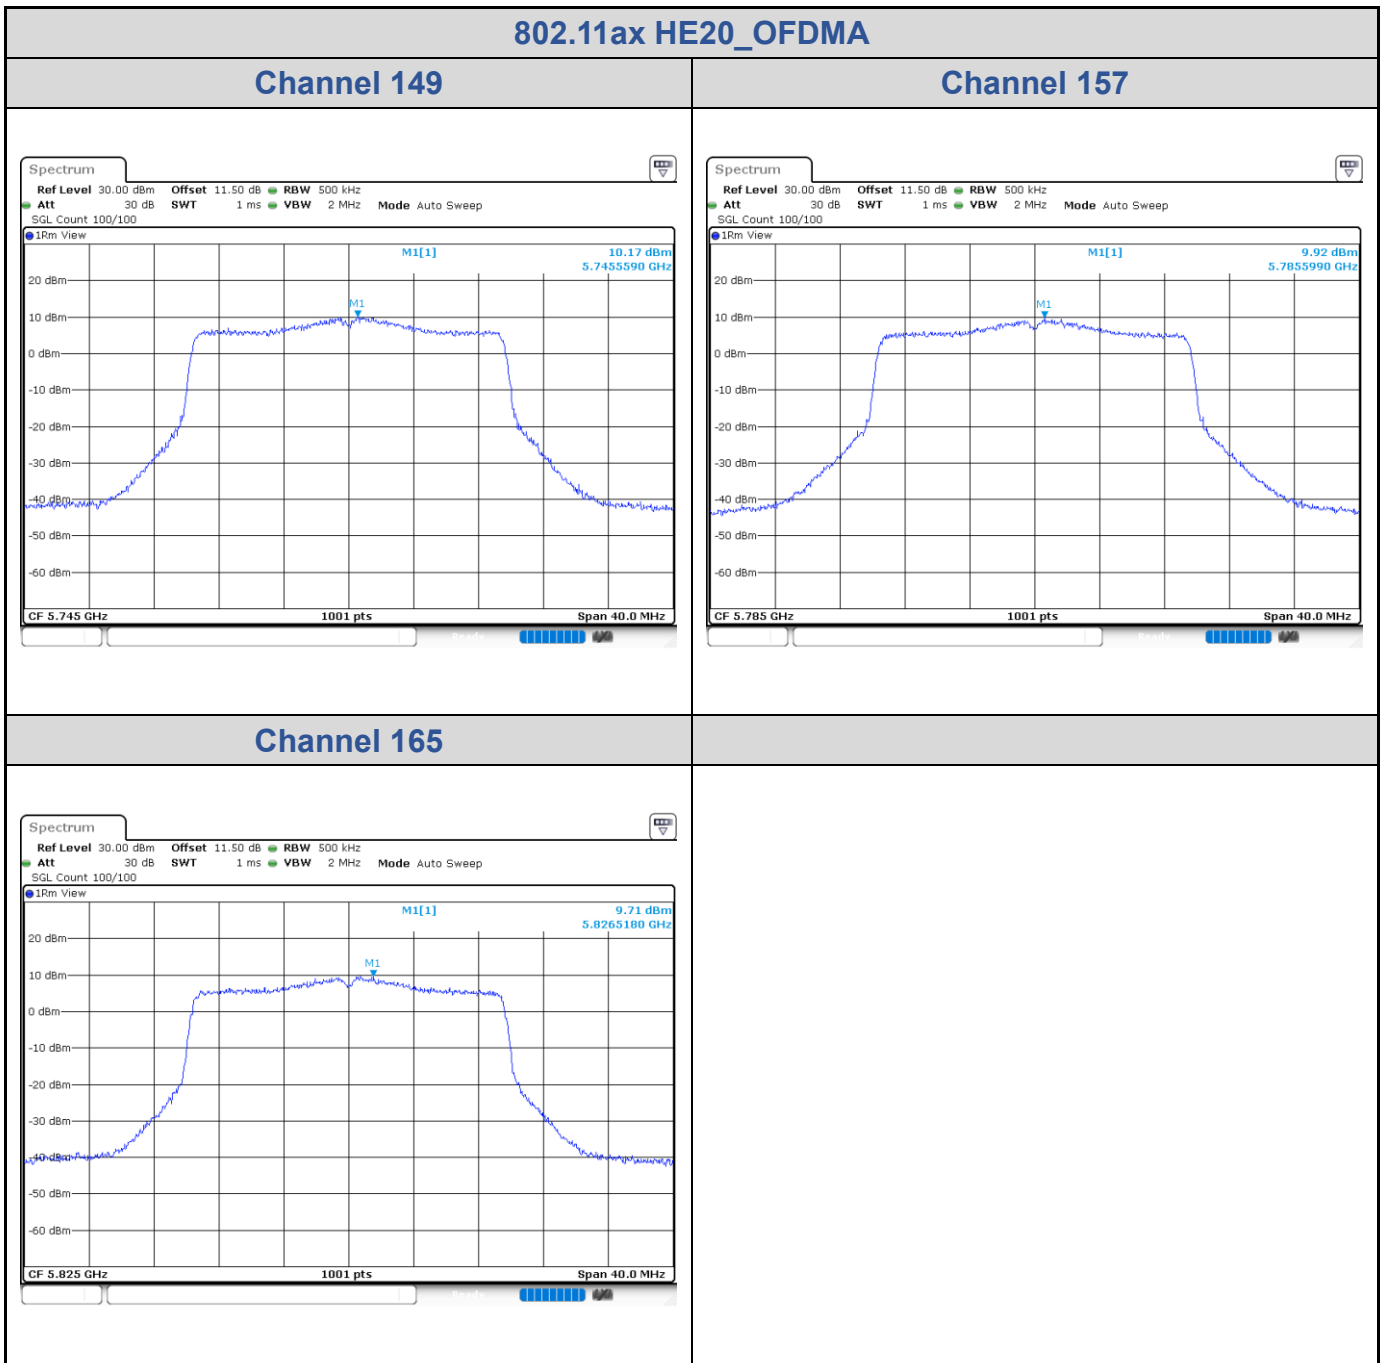

802.11ax HE20_OFDMA

Band	Channel	Frequency (MHz)	PSD without Duty Factor (dBm/500kHz)		Total PSD with Duty Factor (dBm/500kHz)	Maximum Limit (dBm/500kHz)	Pass / Fail
			Chain 0	Chain 1			
U-NII-3	149	5745	10.17	10.34	13.52	27.29	Pass
	157	5785	9.92	10.08	13.26	27.29	Pass
	165	5825	9.71	9.82	13.03	27.29	Pass

<Chain 0>