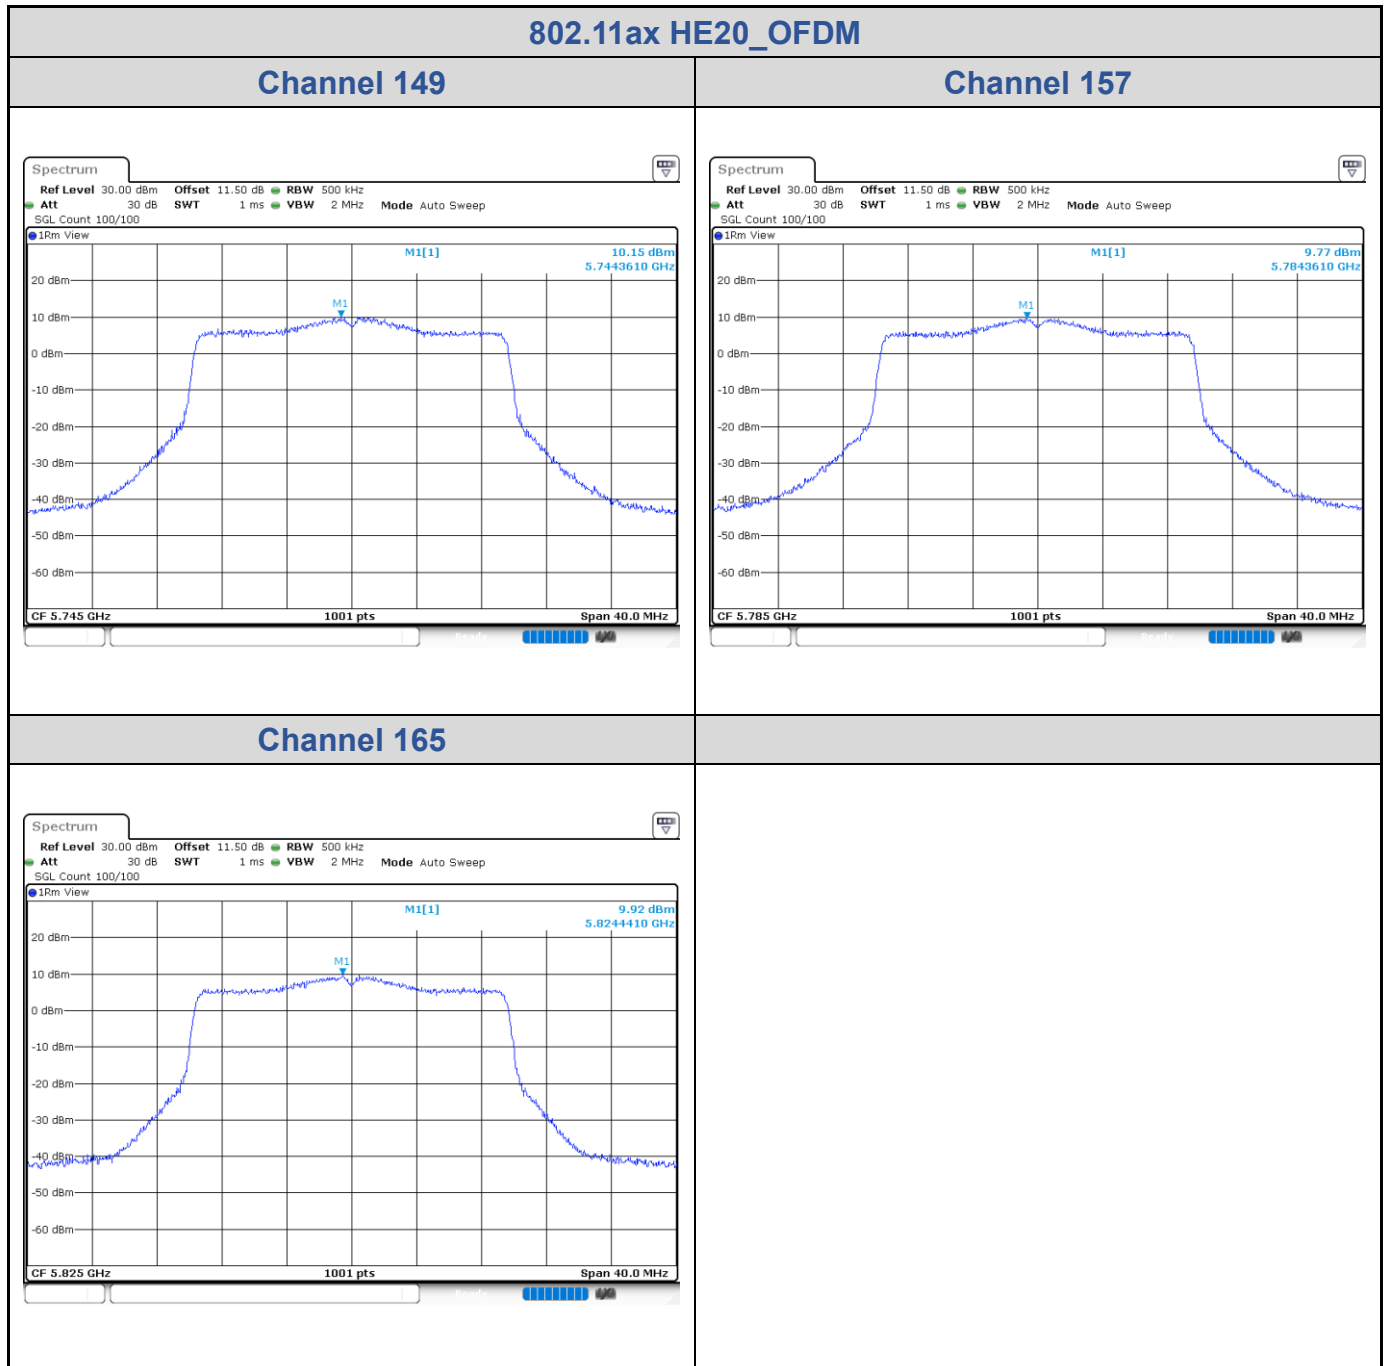

<Chain 1>

802.11ax HE40_OFDM

Band	Channel	Frequency (MHz)	PSD without Duty Factor (dBm/500kHz)		Total PSD with Duty Factor (dBm/500kHz)	Maximum Limit (dBm/500kHz)	Pass / Fail
			Chain 0	Chain 1			
U-NII-3	151	5755	7.41	7.53	10.89	27.29	Pass
	159	5795	7.16	7.09	10.55	27.29	Pass

<Chain 0>