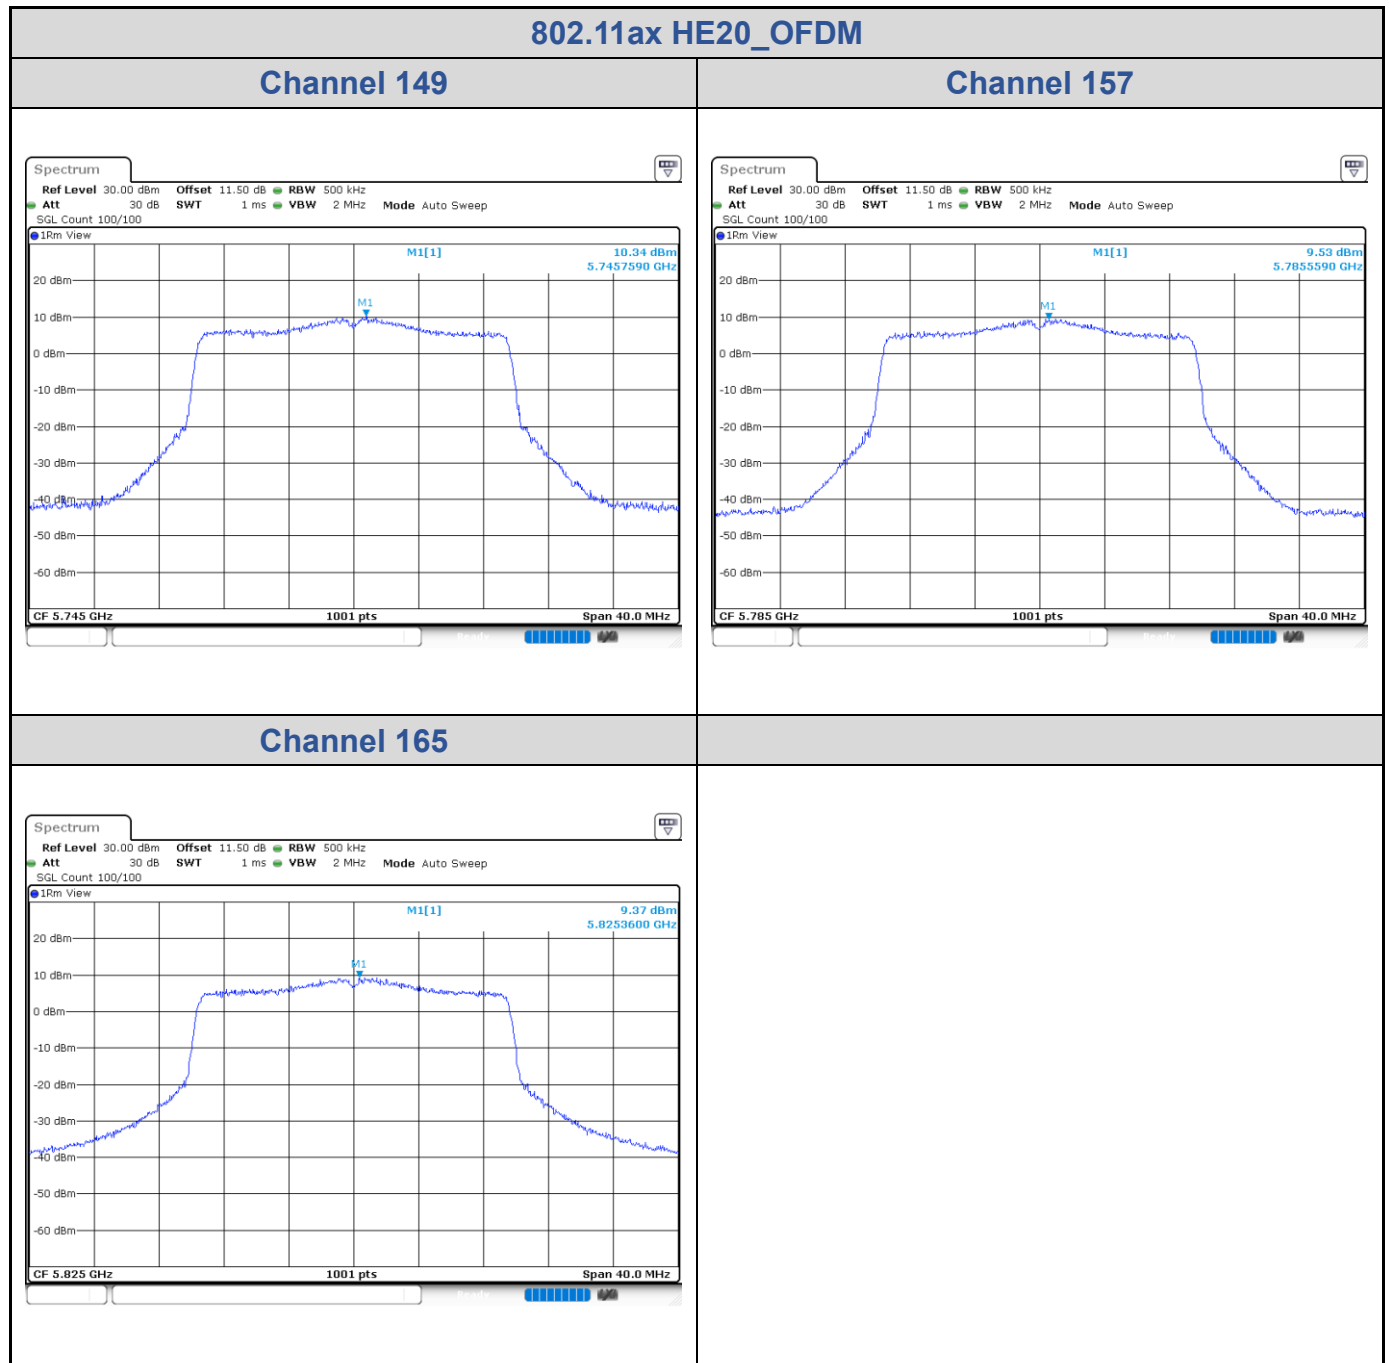

802.11ax HE20_OFDM

Band	Channel	Frequency (MHz)	PSD without Duty Factor (dBm/500kHz)		Total PSD with Duty Factor (dBm/500kHz)	Maximum Limit (dBm/500kHz)	Pass / Fail
			Chain 0	Chain 1			
U-NII-3	149	5745	10.34	10.15	13.62	27.29	Pass
	157	5785	9.53	9.77	13.03	27.29	Pass
	165	5825	9.37	9.92	13.03	27.29	Pass

<Chain 0>