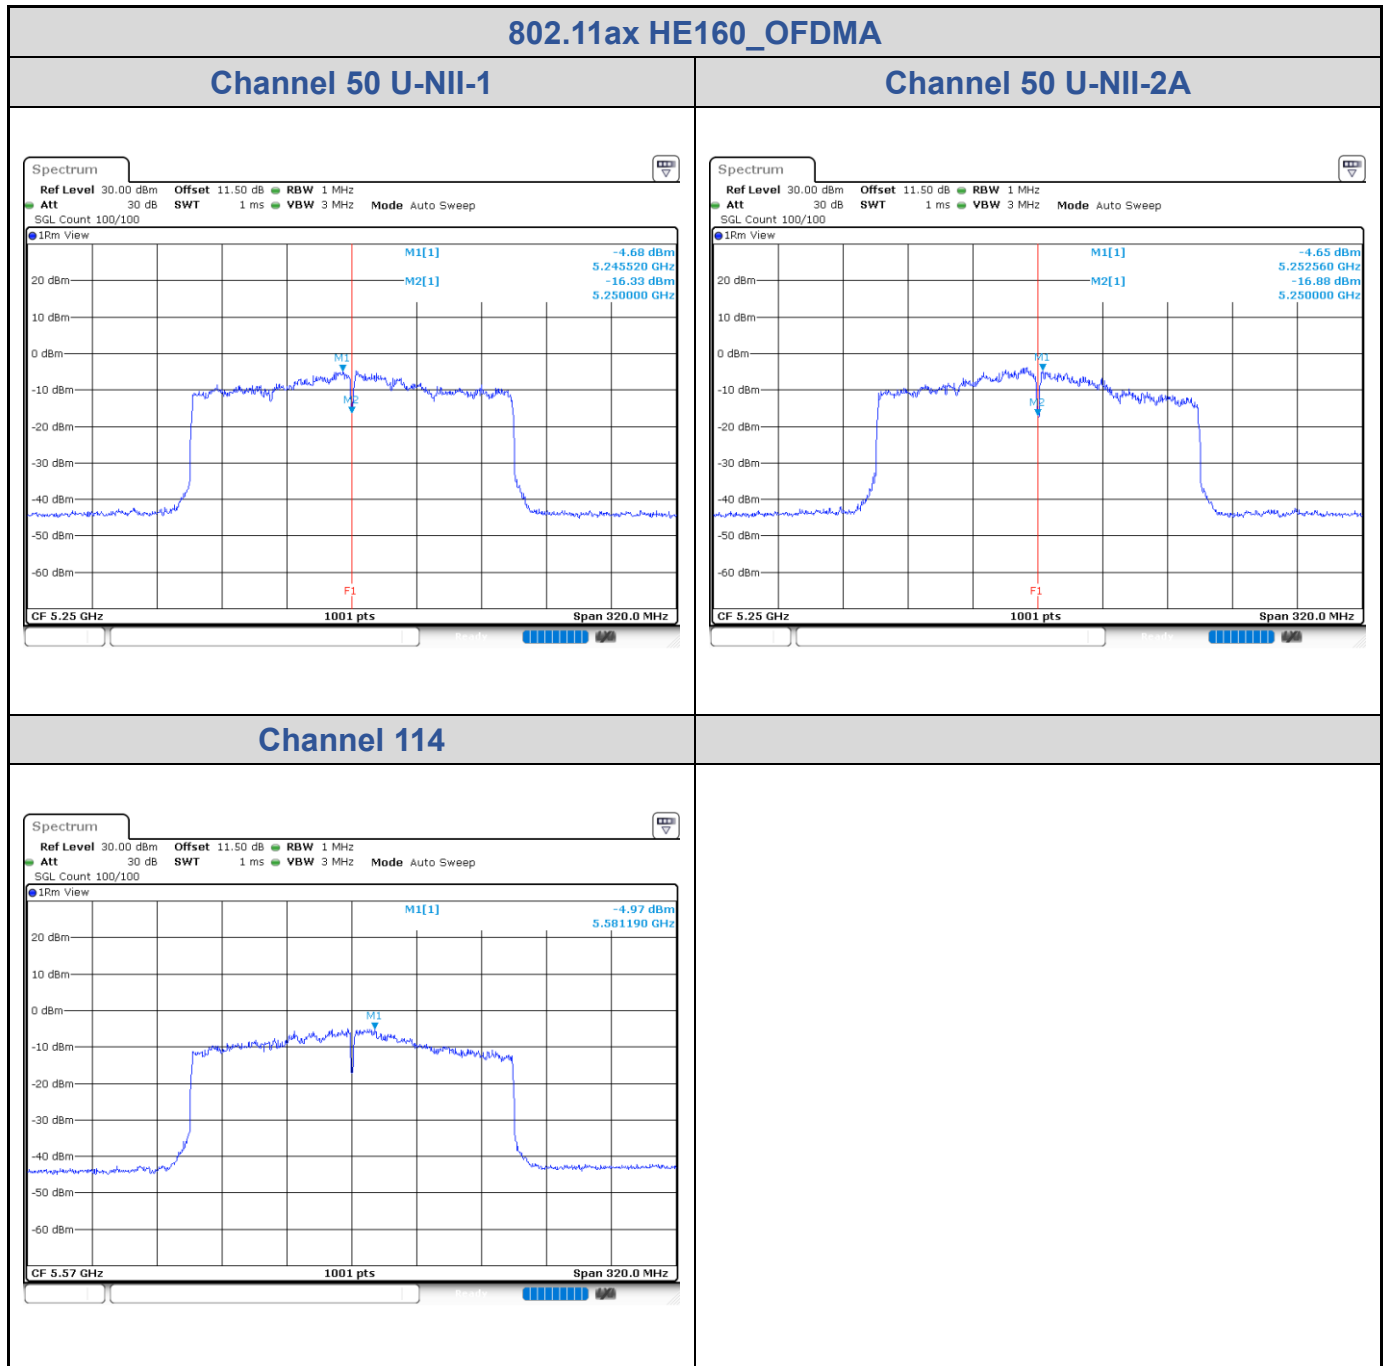

802.11ax HE160_OFDMA

Band	Channel	Frequency (MHz)	PSD without Duty Factor (dBm/MHz)		Total PSD with Duty Factor (dBm/MHz)	Maximum Limit (dBm/MHz)	Pass / Fail
			Chain 0	Chain 1			
U-NII-1	50	5250	-3.39	-4.68	-0.98	13.43	Pass
U-NII-2A	50	5250	-3.21	-4.65	-0.86	7.43	Pass
U-NII-2C	114	5570	-4.80	-4.97	-1.87	6.76	Pass

<Chain 0>

<Chain 1>

Test Result of Power Spectral Density

802.11a

Band	Channel	Frequency (MHz)	PSD without Duty Factor (dBm/500kHz)		Total PSD with Duty Factor (dBm/500kHz)	Maximum Limit (dBm/500kHz)	Pass / Fail
			Chain 0	Chain 1			
U-NII-3	149	5745	10.66	10.54	13.98	27.29	Pass
	157	5785	10.03	10.08	13.43	27.29	Pass
	165	5825	10.27	10.51	13.77	27.29	Pass