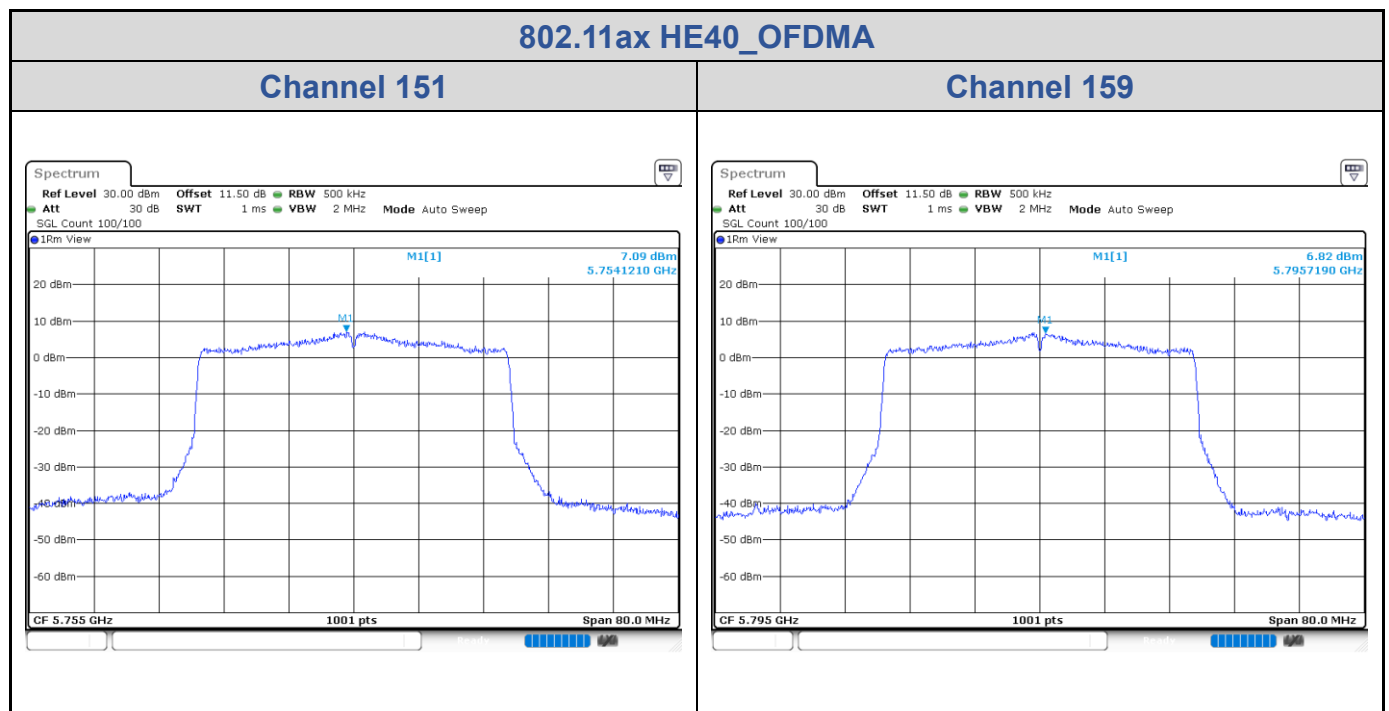

<Chain 1>