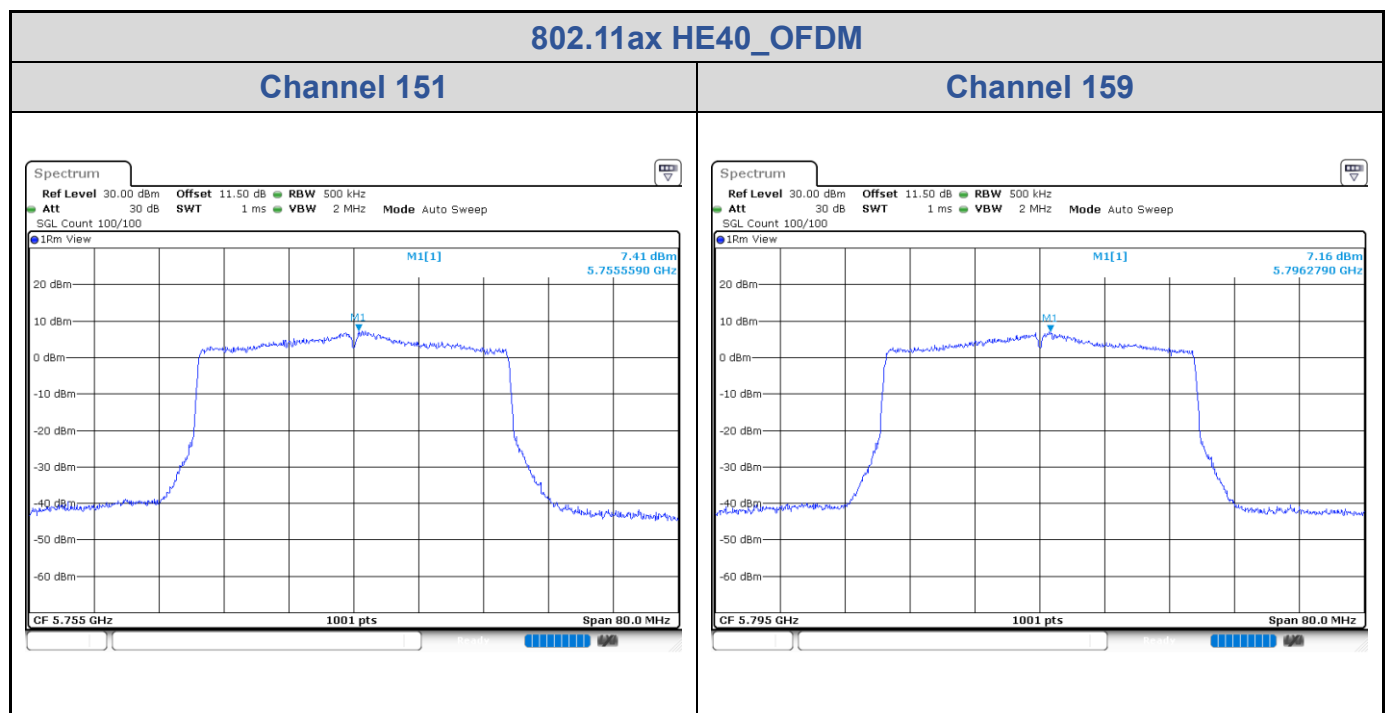

802.11ax HE40_OFDM

Band	Channel	Frequency (MHz)	PSD without Duty Factor (dBm/500kHz)		Total PSD with Duty Factor (dBm/500kHz)	Maximum Limit (dBm/500kHz)	Pass / Fail
			Chain 0	Chain 1			
U-NII-3	151	5755	7.41	7.53	10.89	27.29	Pass
	159	5795	7.16	7.09	10.55	27.29	Pass

<Chain 0>