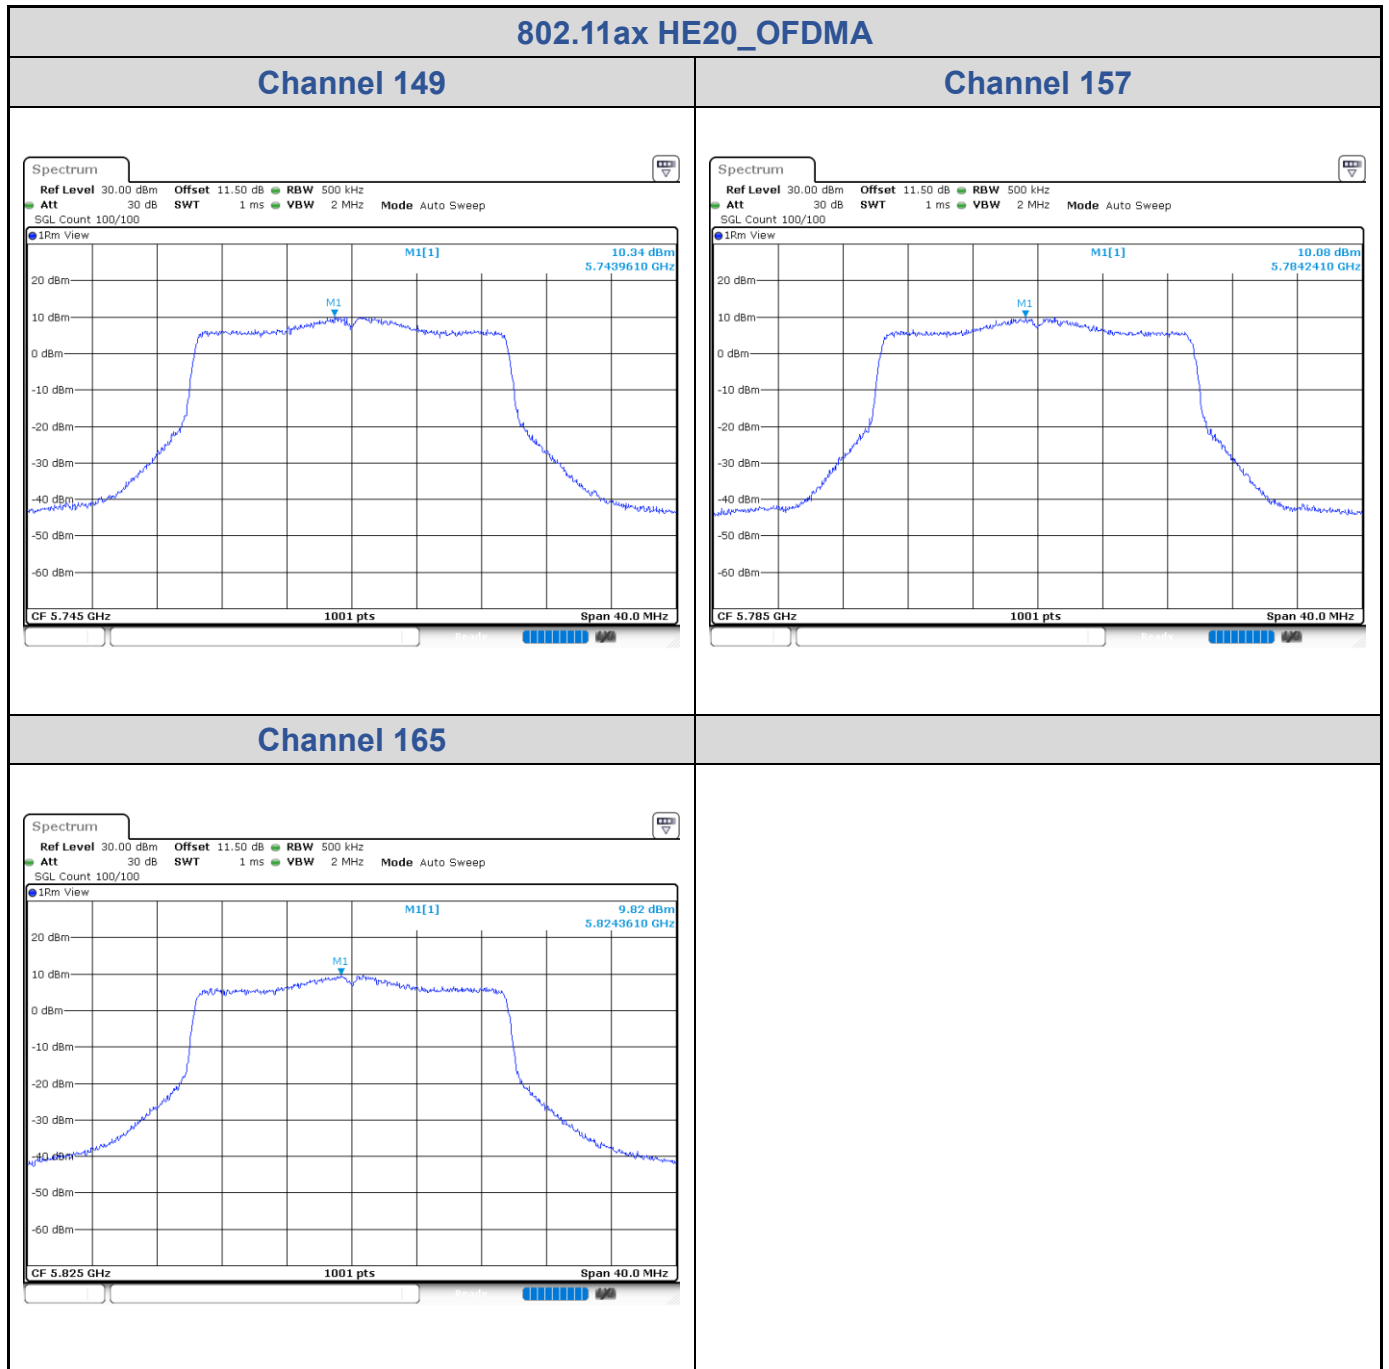

<Chain 1>

802.11ax HE40_OFDMA

Band	Channel	Frequency (MHz)	PSD with Duty Factor (dBm/500kHz)		Total PSD with Duty Factor (dBm/500kHz)	Maximum Limit (dBm/500kHz)	Pass / Fail
			Chain 0	Chain 1			
U-NII-3	151	5755	7.04	7.09	10.89	27.29	Pass
	159	5795	6.68	6.82	10.57	27.29	Pass

<Chain 0>