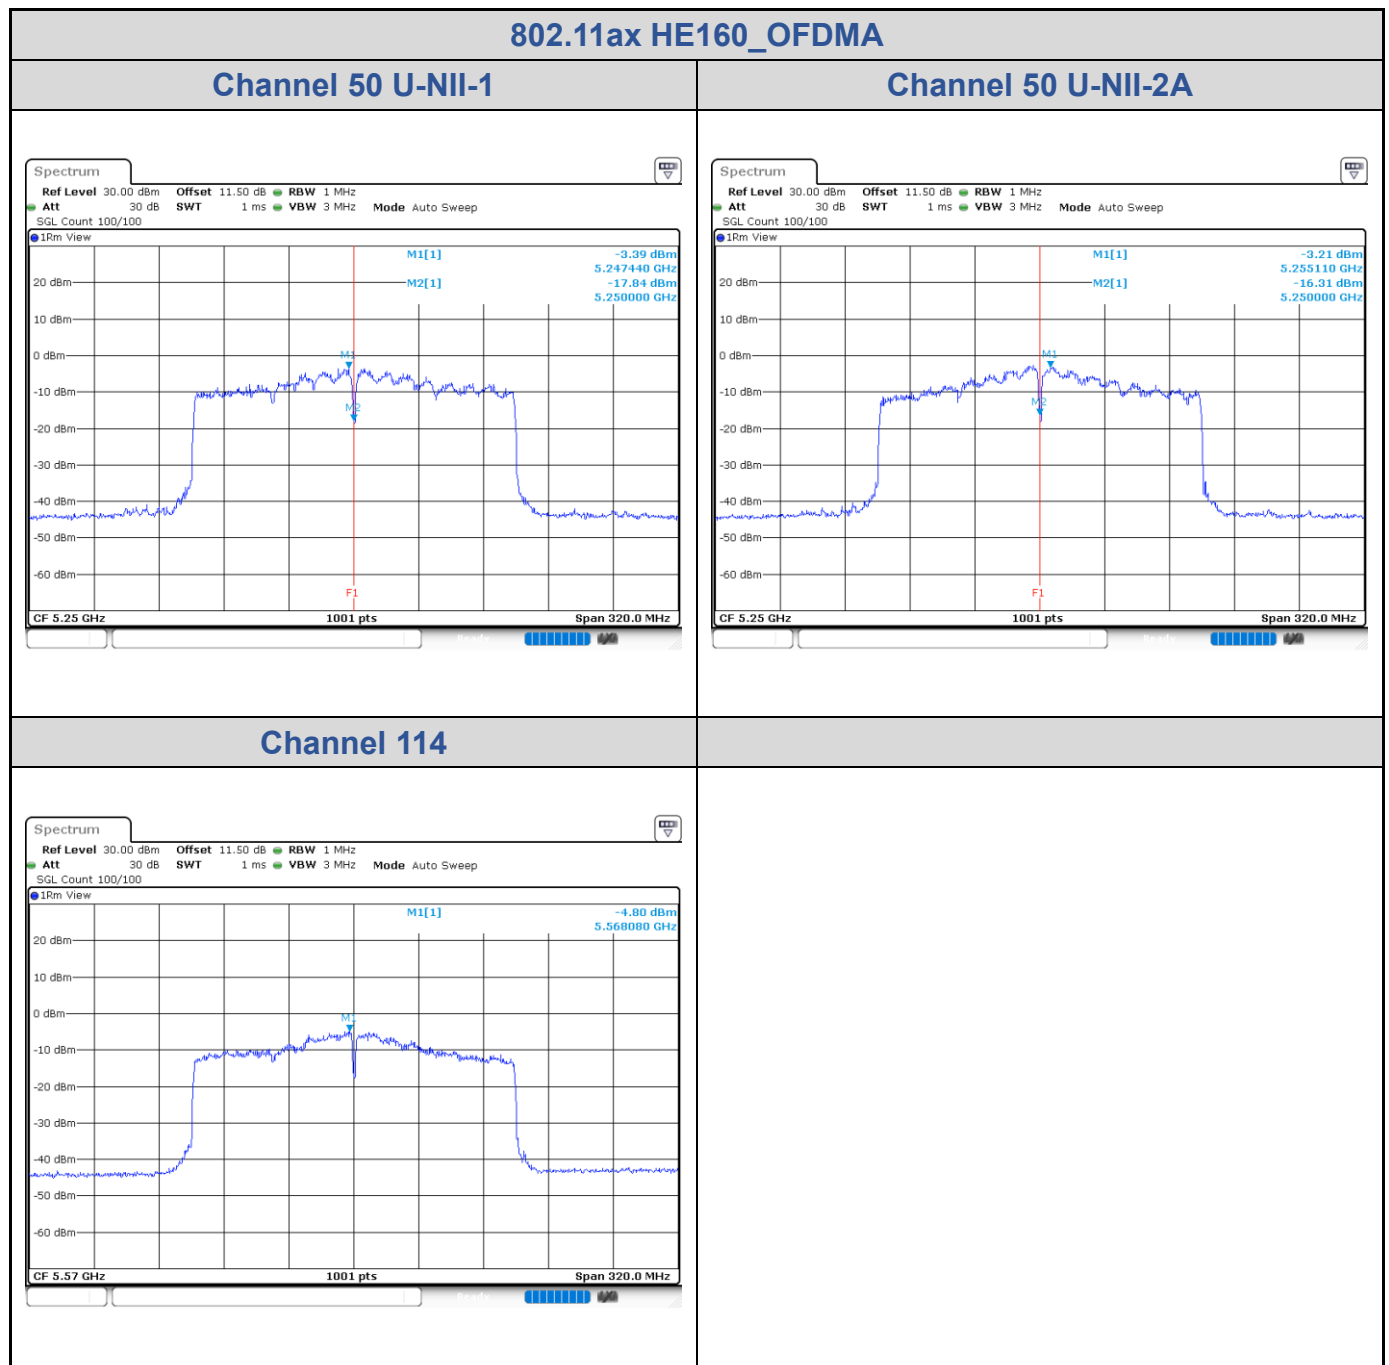

802.11ax HE160_OFDMA

Band	Channel	Frequency (MHz)	PSD without Duty Factor (dBm/MHz)		Total PSD with Duty Factor (dBm/MHz)	Maximum Limit (dBm/MHz)	Pass / Fail
			Chain 0	Chain 1			
U-NII-1	50	5250	-3.39	-4.68	-0.98	13.43	Pass
U-NII-2A	50	5250	-3.21	-4.65	-0.86	7.43	Pass
U-NII-2C	114	5570	-4.80	-4.97	-1.87	6.76	Pass

<Chain 0>

<Chain 1>

Test Result of Power Spectral Density

802.11a

Band	Channel	Frequency (MHz)	PSD without Duty Factor (dBm/500kHz)		Total PSD with Duty Factor (dBm/500kHz)	Maximum Limit (dBm/500kHz)	Pass / Fail
			Chain 0	Chain 1			
U-NII-3	149	5745	10.66	10.54	13.98	27.29	Pass
	157	5785	10.03	10.08	13.43	27.29	Pass
	165	5825	10.27	10.51	13.77	27.29	Pass