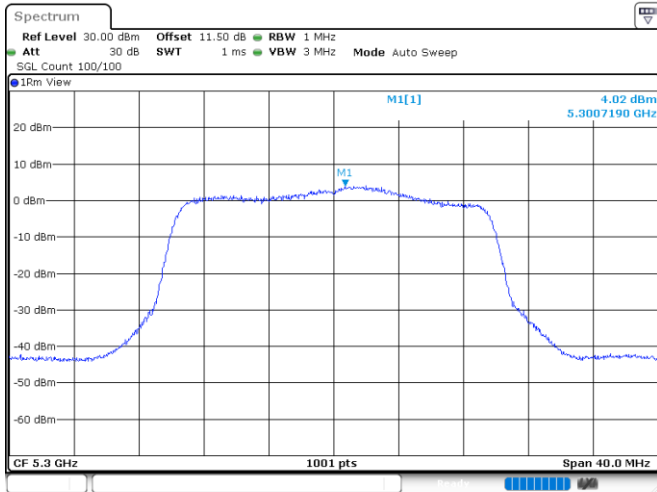

Channel 116

Channel 140

<Chain 1>

802.11ax HE20_OFDMA

Channel 60

Channel 64

Channel 100

Channel 116