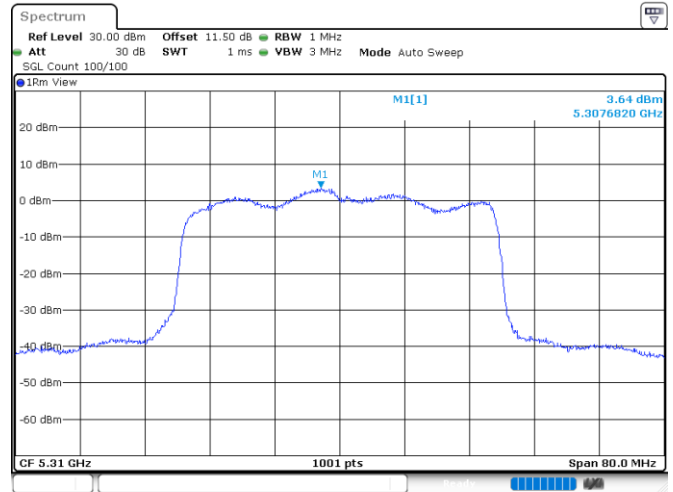

<Chain 0>

802.11ax HE40_OFDMA

Channel 54

Channel 62

Channel 102

Channel 110

<Chain 1>

802.11ax HE40_OFDMA