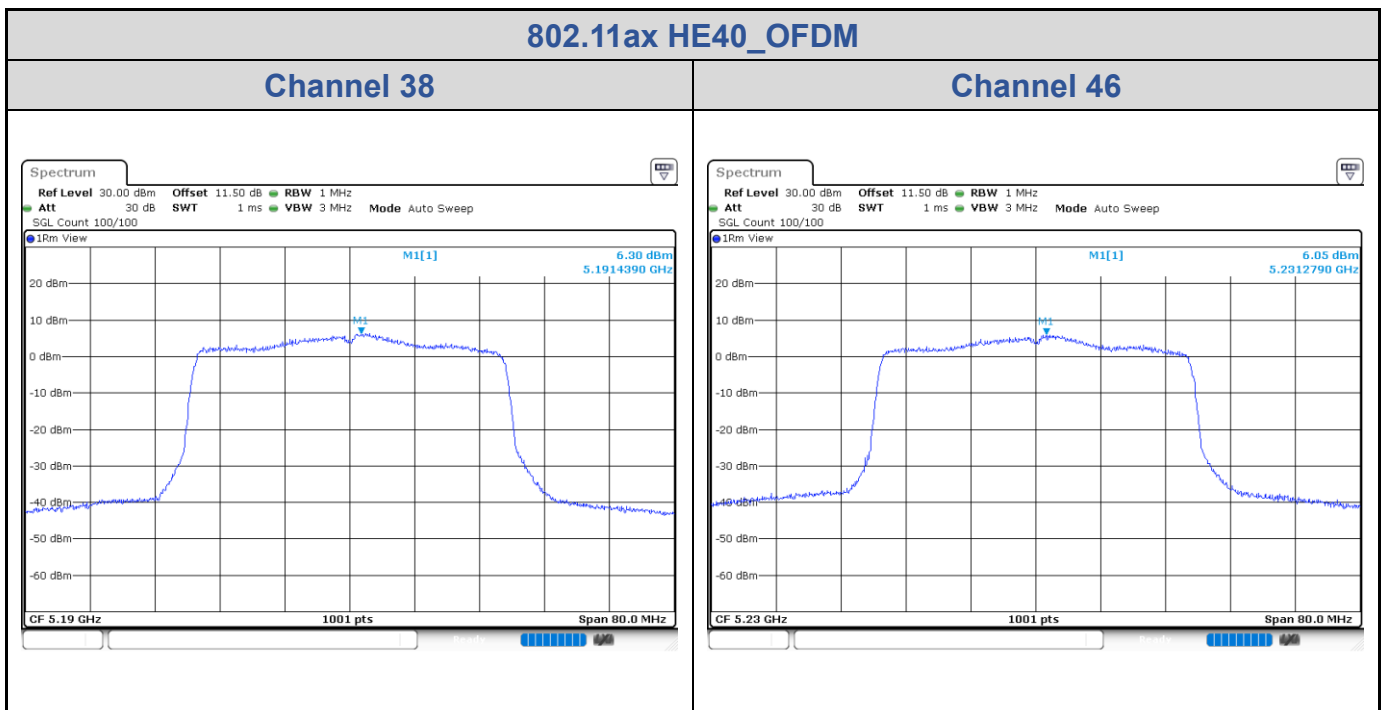

<Chain 0>

802.11ax HE40_OFDM

Channel 54

Channel 62

Channel 102

Channel 110

a

<Chain 1>