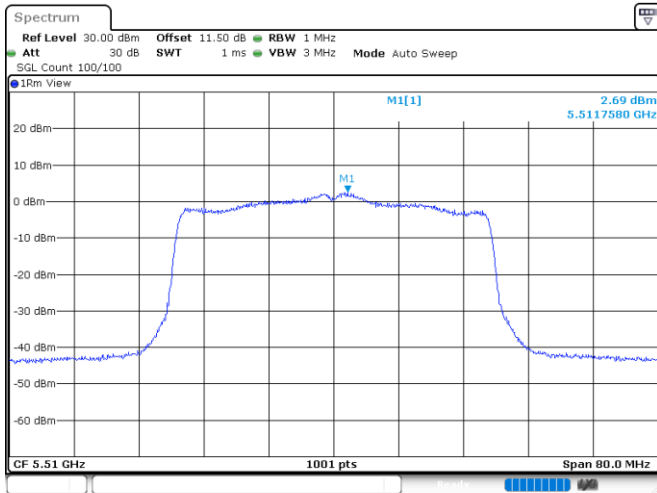

Channel 102