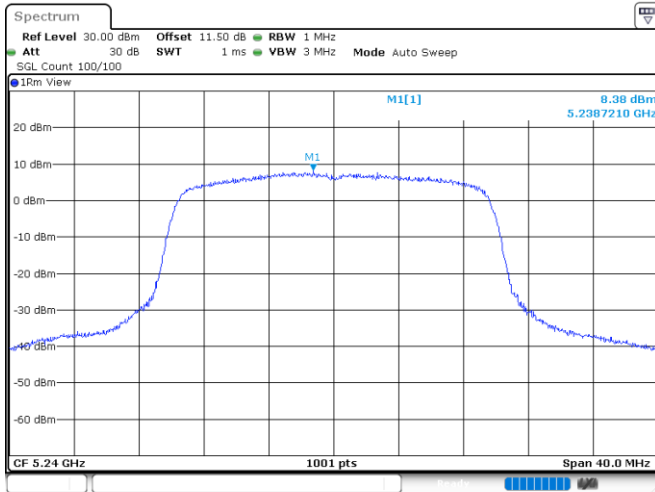

802.11ax HE20_OFDM

Channel 48