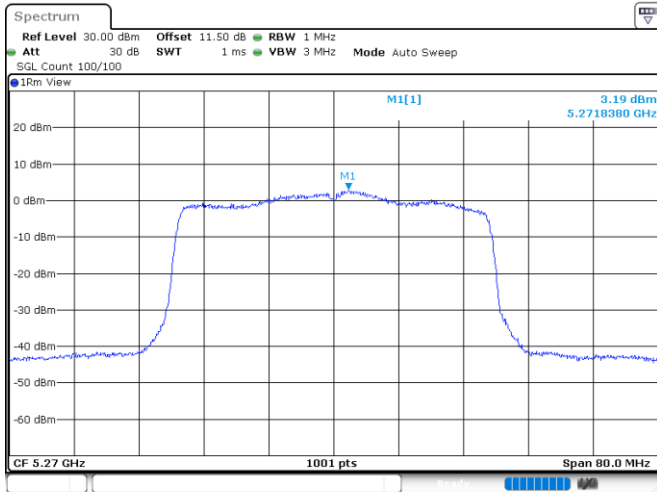

802.11ax HE40_OFDMA

Channel 54