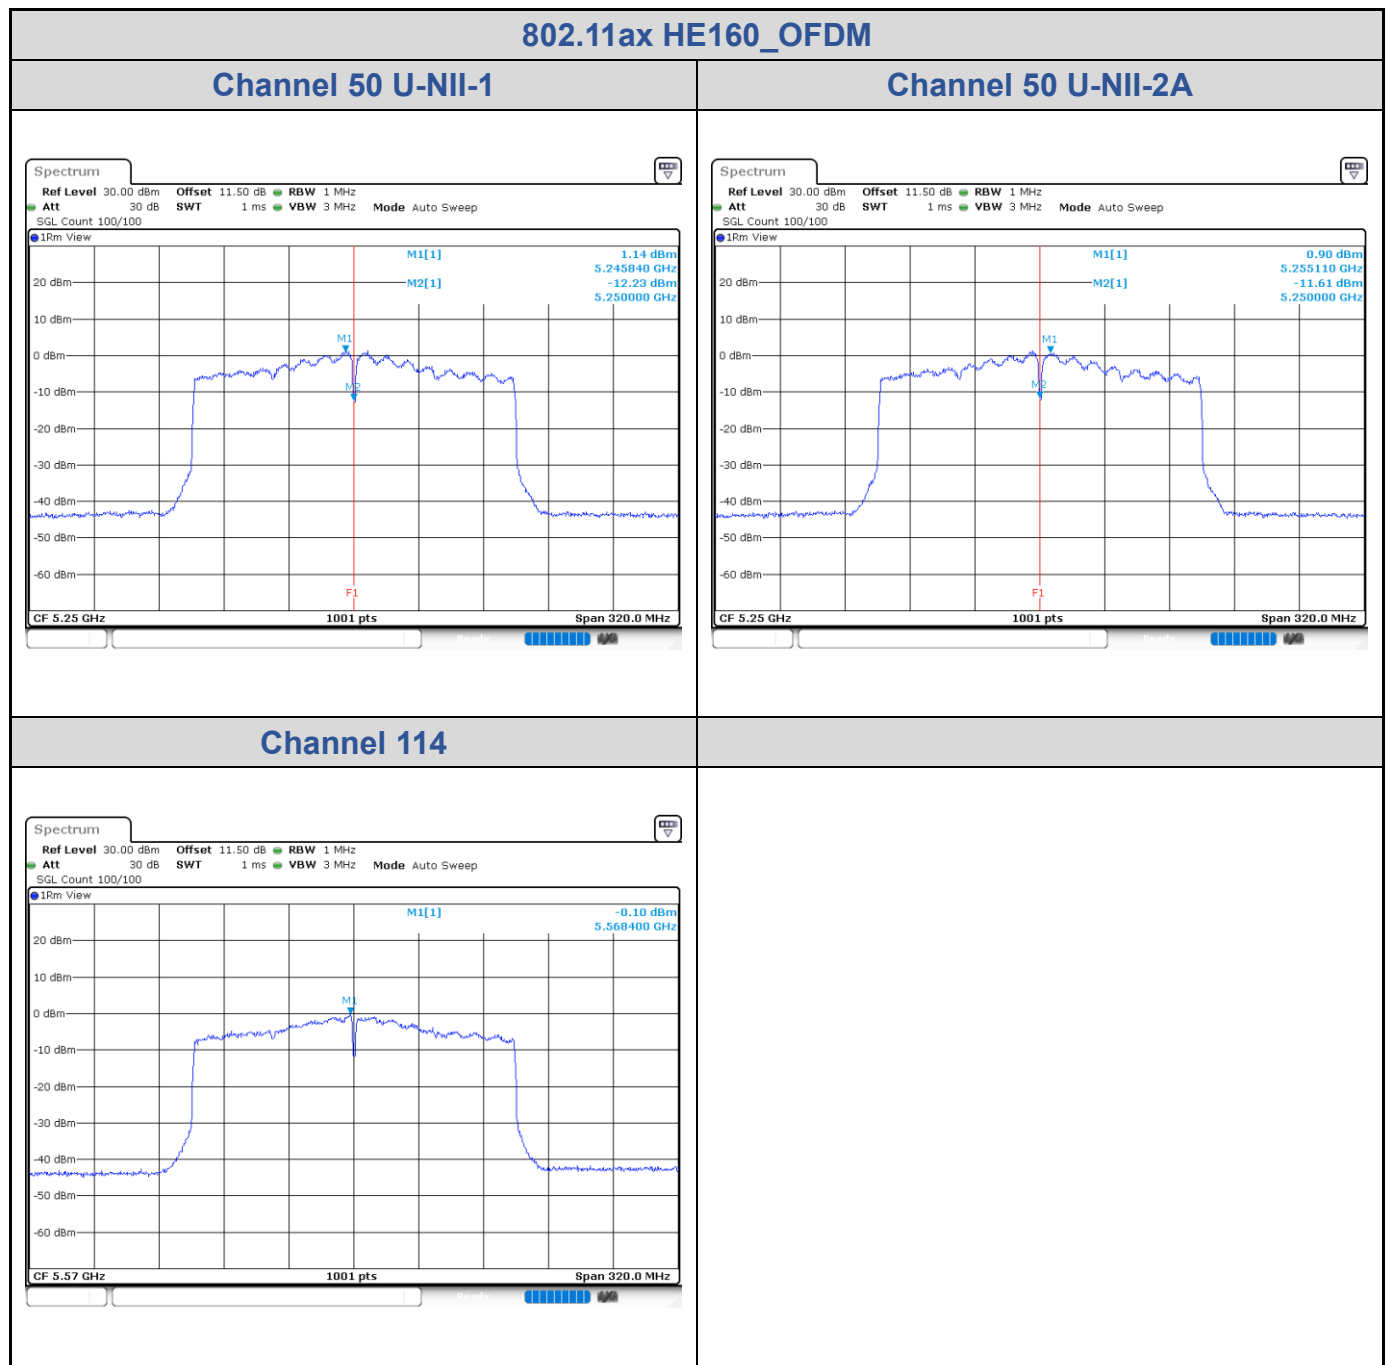

802.11ax HE160_OFDM

Band	Channel	Frequency (MHz)	PSD without Duty Factor (dBm/MHz)		Total PSD with Duty Factor (dBm/MHz)	Maximum Limit (dBm/MHz)	Pass / Fail
			Chain 0	Chain 1			
U-NII-1	50	5250	1.14	-0.01	3.61	13.43	Pass
U-NII-2A	50	5250	0.90	0.36	3.65	7.43	Pass
U-NII-2C	114	5570	-0.10	0.31	3.12	6.76	Pass

<Chain 0>