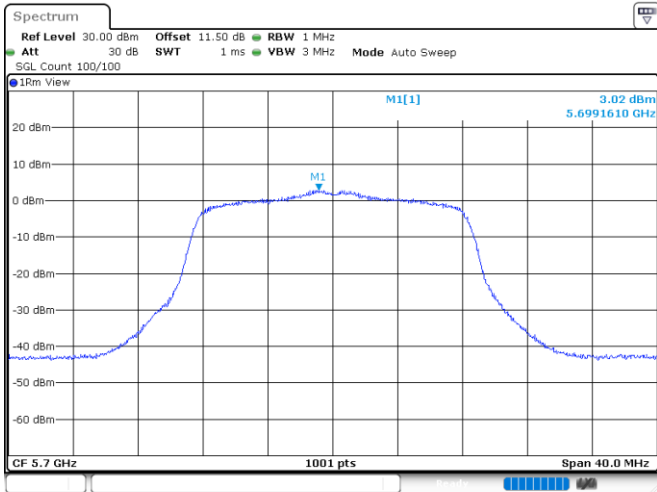

802.11a

Channel 140

802.11ax HE20_OFDM

Band	Channel	Frequency (MHz)	PSD without Duty Factor (dBm/MHz)		Total PSD with Duty Factor (dBm/MHz)	Maximum Limit (dBm/MHz)	Pass / Fail
			Chain 0	Chain 1			
U-NII-1	36	5180	8.30	8.38	11.72	13.43	Pass
	40	5200	8.23	8.32	11.65	13.43	Pass
	48	5240	8.38	8.49	11.81	13.43	Pass
U-NII-2A	52	5260	3.65	4.03	7.22	7.43	Pass
	60	5300	4.07	3.86	7.34	7.43	Pass
	64	5320	3.90	3.91	7.28	7.43	Pass
U-NII-2C	100	5500	3.10	3.23	6.54	6.76	Pass
	116	5580	2.55	3.35	6.35	6.76	Pass
	140	5700	3.12	2.82	6.35	6.76	Pass