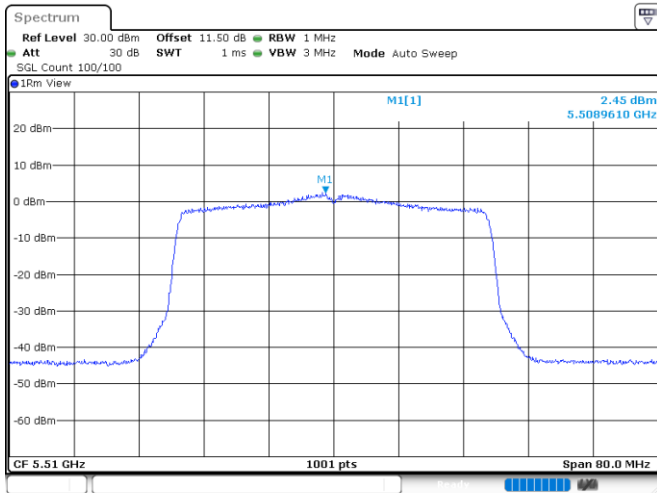

<Chain 0>

802.11ax HE40_OFDMA

Channel 54

Channel 62

Channel 102

Channel 110

<Chain 1>

802.11ax HE40_OFDMA