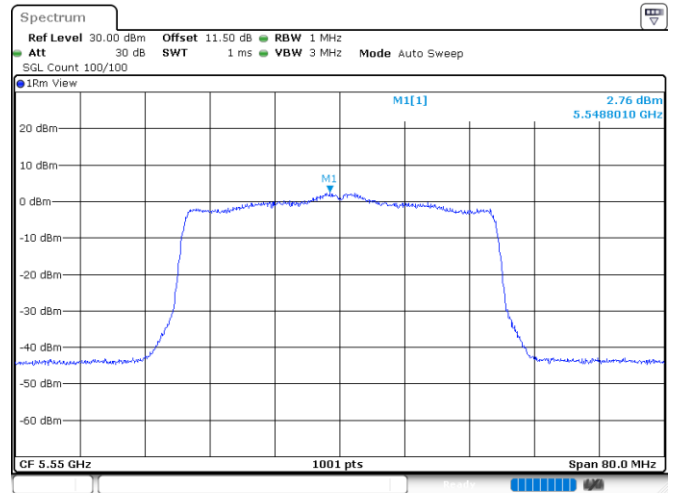

Channel 54

Channel 62

Channel 102

Channel 110

802.11ax HE80_OFDMA

Band	Channel	Frequency (MHz)	PSD without Duty Factor (dBm/MHz)		Total PSD with Duty Factor (dBm/MHz)	Maximum Limit (dBm/MHz)	Pass / Fail
			Chain 0	Chain 1			
U-NII-1	42	5210	2.62	2.55	7.83	13.43	Pass
U-NII-2A	58	5290	2.16	1.79	7.23	7.43	Pass
U-NII-2C	106	5530	1.35	1.29	6.57	6.76	Pass
	122	5610	1.30	1.58	6.69	6.76	Pass