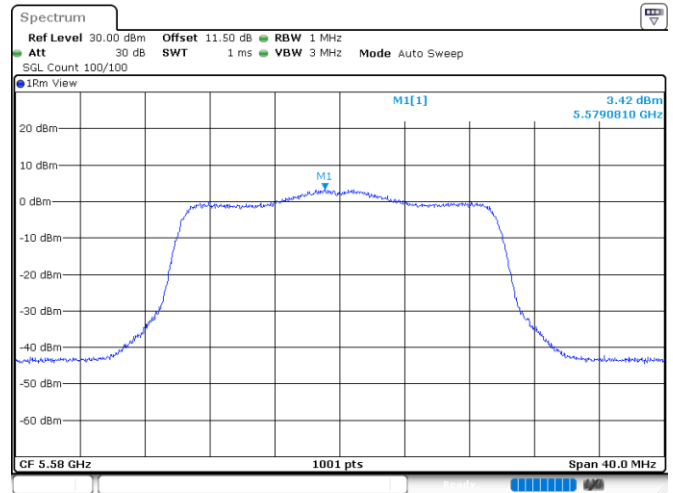

Channel 116

Channel 140

<Chain 1>

802.11ax HE20_OFDMA

Channel 60

Channel 64

Channel 100

Channel 116