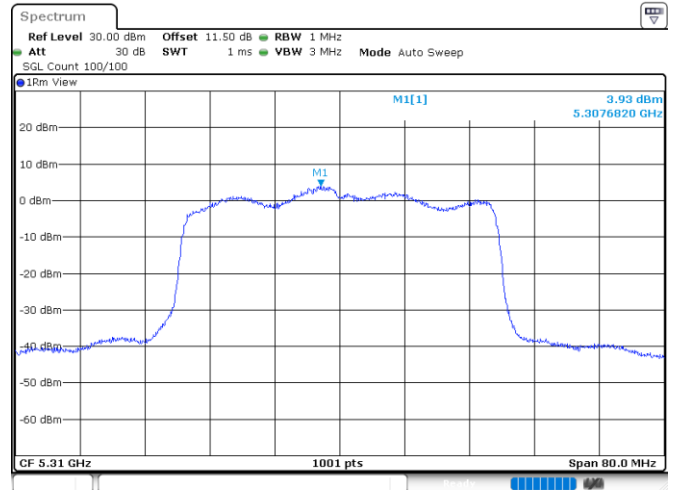

<Chain 0>

802.11ax HE40_OFDM

Channel 54

Channel 62

Channel 102

Channel 110

a

<Chain 1>