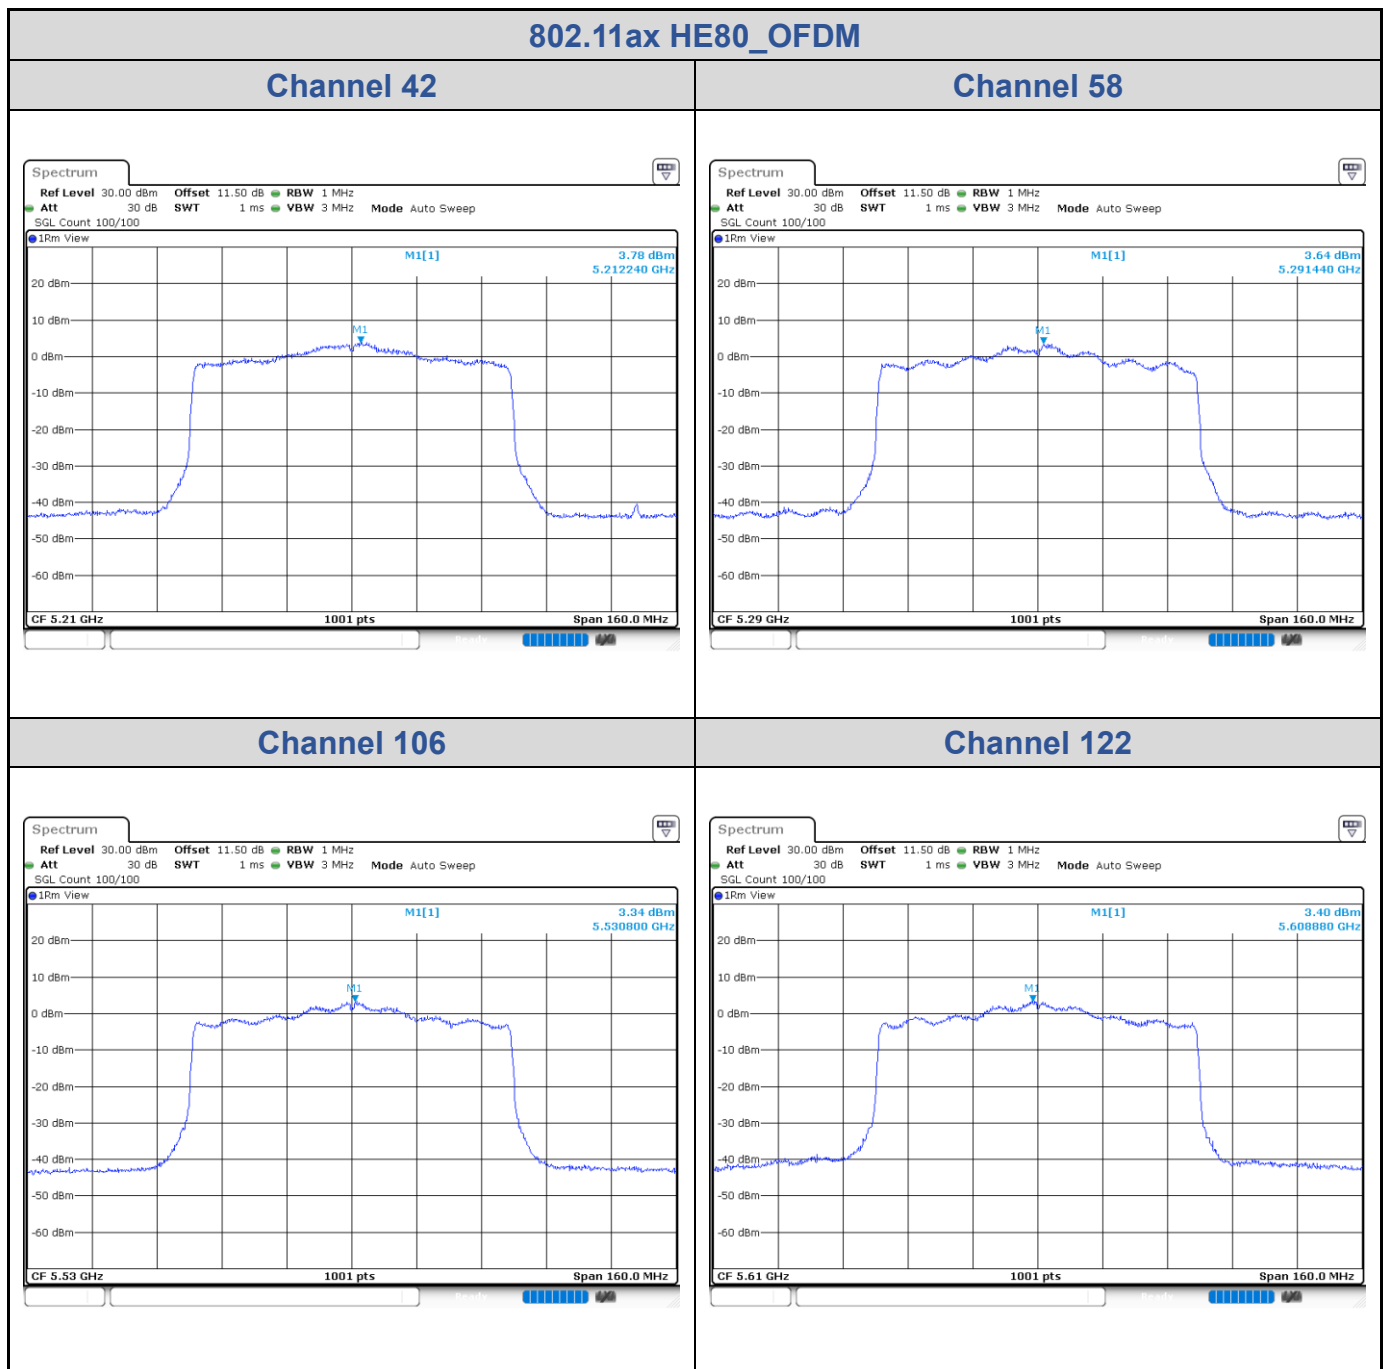

<Chain 1>

802.11ax HE160_OFDM

Band	Channel	Frequency (MHz)	PSD without Duty Factor (dBm/MHz)		Total PSD with Duty Factor (dBm/MHz)	Maximum Limit (dBm/MHz)	Pass / Fail
			Chain 0	Chain 1			
U-NII-1	50	5250	1.14	-0.01	3.61	13.43	Pass
U-NII-2A	50	5250	0.90	0.36	3.65	7.43	Pass
U-NII-2C	114	5570	-0.10	0.31	3.12	6.76	Pass

<Chain 0>