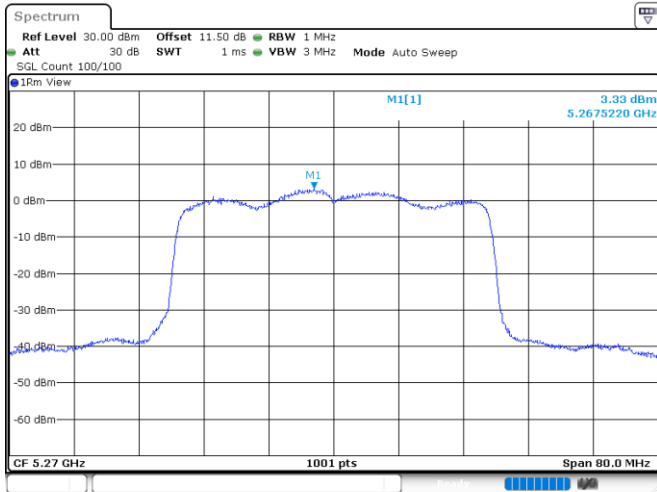

802.11ax HE40_OFDMA

Channel 54