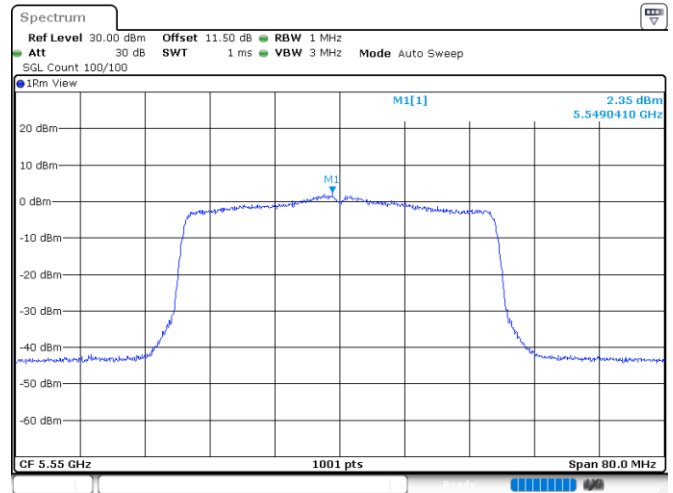

<Chain 0>

802.11ax HE40_OFDMA

Channel 54

Channel 62

Channel 102

Channel 110

<Chain 1>

802.11ax HE40_OFDMA