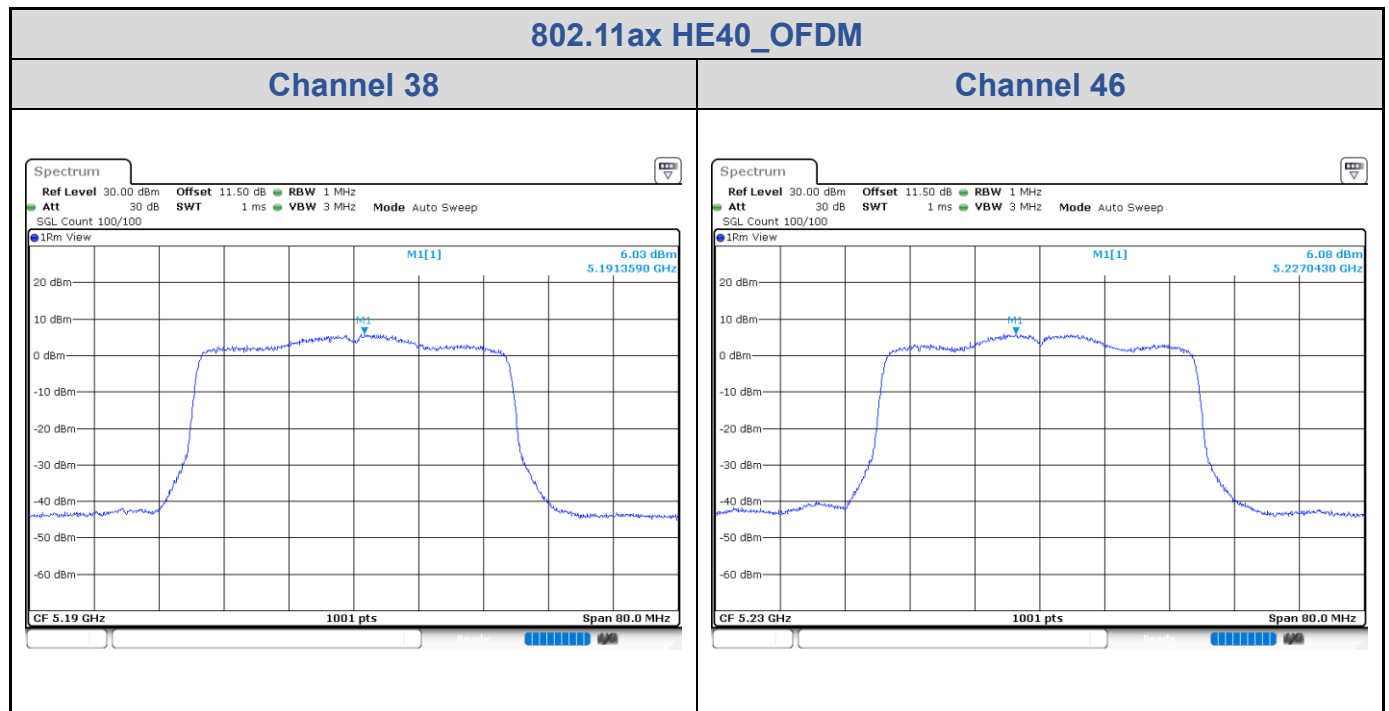

802.11ax HE40_OFDM

Band	Channel	Frequency (MHz)	PSD with Duty Factor (dBm/MHz)		Total PSD with Duty Factor (dBm/MHz)	Maximum Limit (dBm/MHz)	Pass / Fail
			Chain 0	Chain 1			
U-NII-1	38	5190	6.03	6.30	9.59	13.43	Pass
	46	5230	6.08	6.05	9.49	13.43	Pass
U-NII-2A	54	5270	3.78	3.72	7.17	7.43	Pass
	62	5310	3.93	3.94	7.36	7.43	Pass
U-NII-2C	102	5510	2.99	3.43	6.64	6.76	Pass
	110	5550	2.80	3.26	6.46	6.76	Pass
	134	5670	3.32	2.95	6.56	6.76	Pass

<Chain 0>