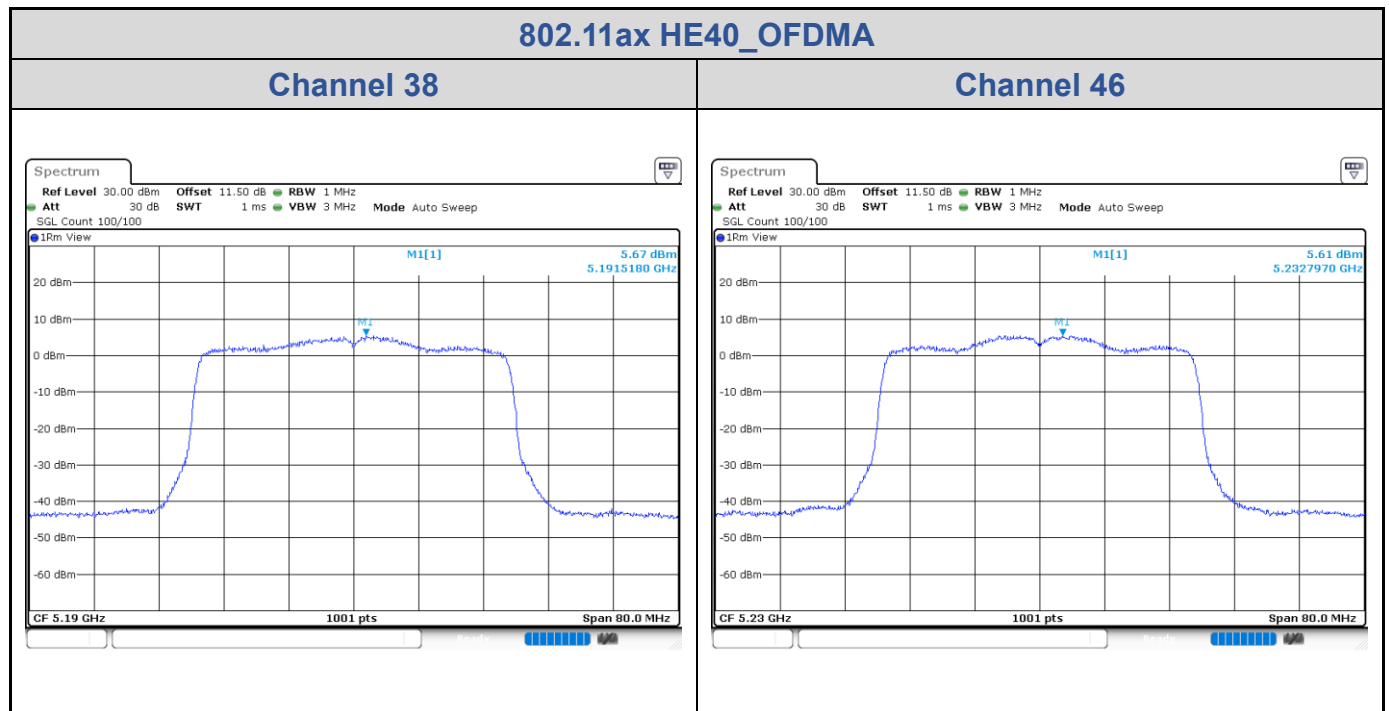

802.11ax HE40_OFDMA

Band	Channel	Frequency (MHz)	PSD without Duty Factor (dBm/MHz)		Total PSD with Duty Factor (dBm/MHz)	Maximum Limit (dBm/MHz)	Pass / Fail
			Chain 0	Chain 1			
U-NII-1	38	5190	5.67	5.86	9.58	13.43	Pass
	46	5230	5.61	5.77	9.51	13.43	Pass
U-NII-2A	54	5270	3.33	3.19	7.08	7.43	Pass
	62	5310	3.64	3.20	7.24	7.43	Pass
U-NII-2C	102	5510	2.45	2.69	6.39	6.76	Pass
	110	5550	2.35	2.76	6.38	6.76	Pass
	134	5670	2.74	2.44	6.41	6.76	Pass

<Chain 0>