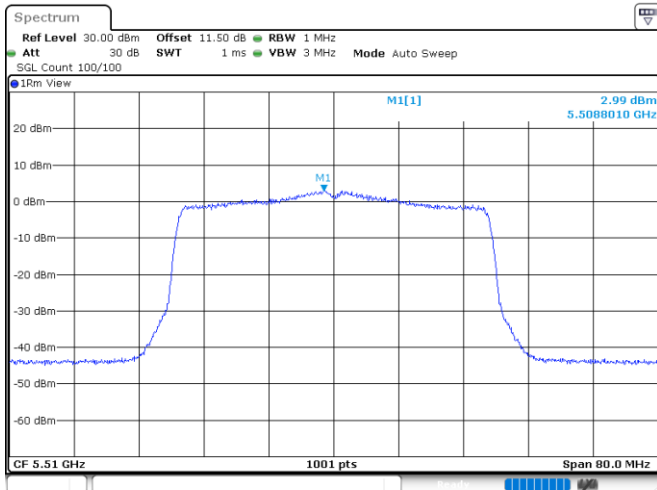

<Chain 0>

802.11ax HE40_OFDM

Channel 54

Channel 62

Channel 102

Channel 110

a

<Chain 1>