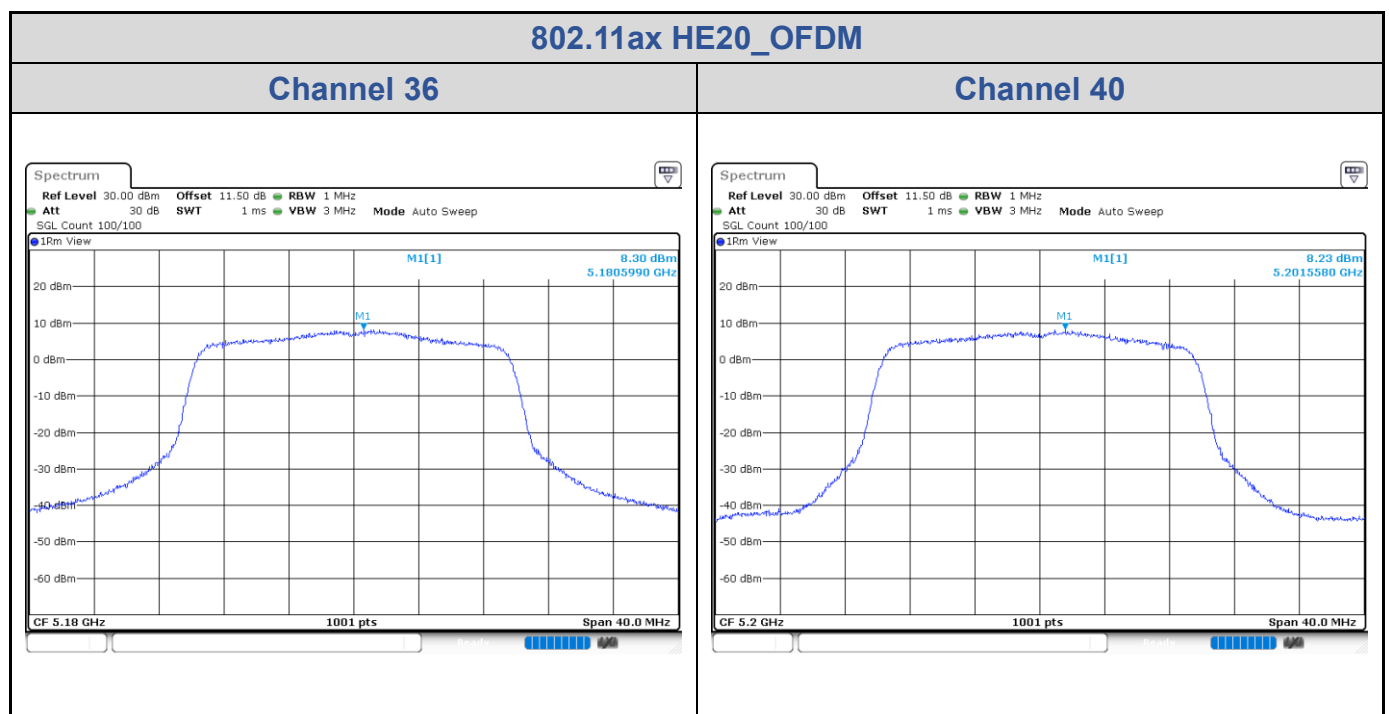

802.11ax HE20_OFDM

Band	Channel	Frequency (MHz)	PSD without Duty Factor (dBm/MHz)		Total PSD with Duty Factor (dBm/MHz)	Maximum Limit (dBm/MHz)	Pass / Fail
			Chain 0	Chain 1			
U-NII-1	36	5180	8.30	8.38	11.72	13.43	Pass
	40	5200	8.23	8.32	11.65	13.43	Pass
	48	5240	8.38	8.49	11.81	13.43	Pass
U-NII-2A	52	5260	3.65	4.03	7.22	7.43	Pass
	60	5300	4.07	3.86	7.34	7.43	Pass
	64	5320	3.90	3.91	7.28	7.43	Pass
U-NII-2C	100	5500	3.10	3.23	6.54	6.76	Pass
	116	5580	2.55	3.35	6.35	6.76	Pass
	140	5700	3.12	2.82	6.35	6.76	Pass

<Chain 0>