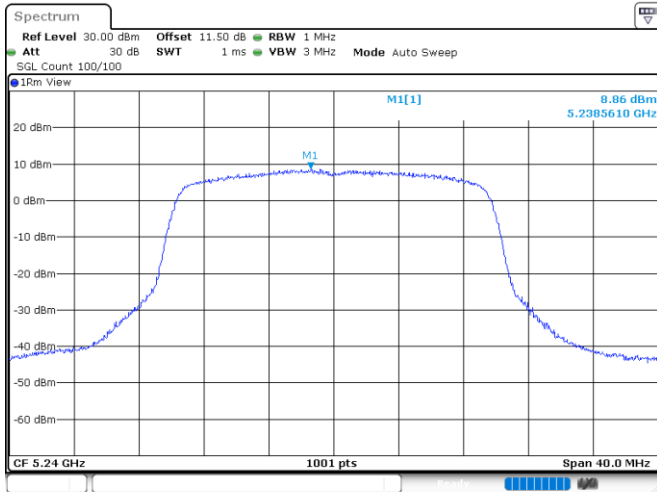

802.11ax HE20_OFDMA

Channel 48