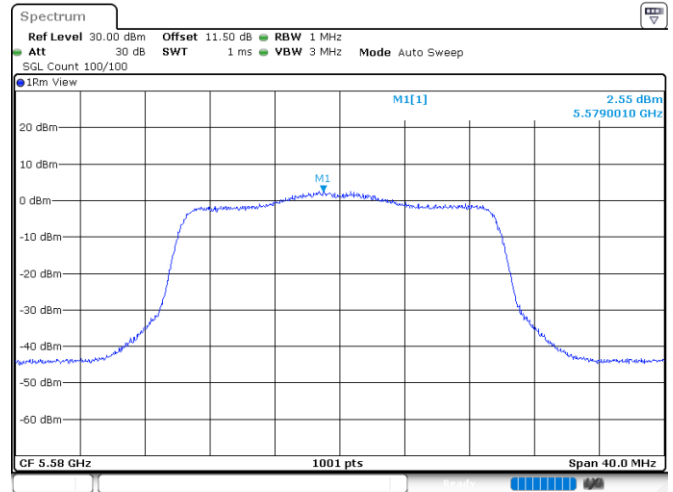

Channel 116