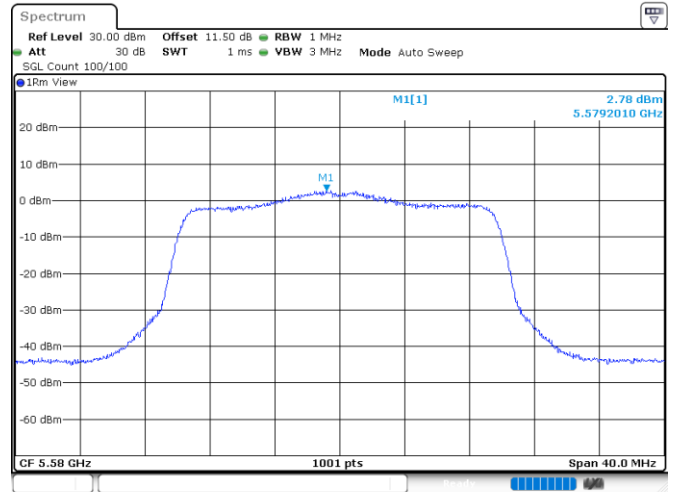

Channel 116