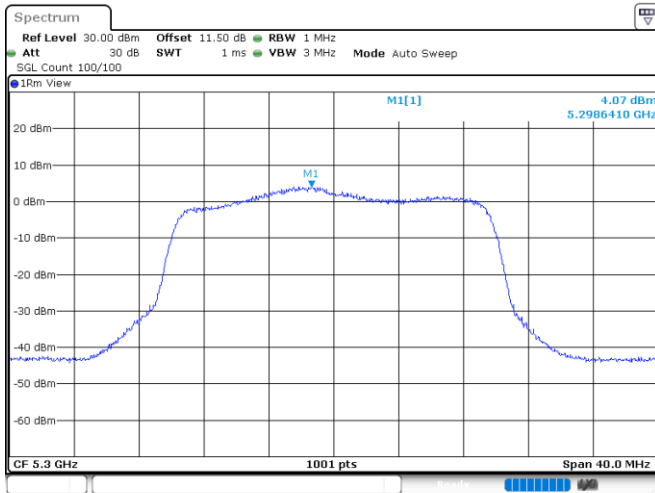

<Chain 0>

802.11ax HE20_OFDM

Channel 48

Channel 52

Channel 60

Channel 64

802.11ax HE20_OFDM

Channel 100