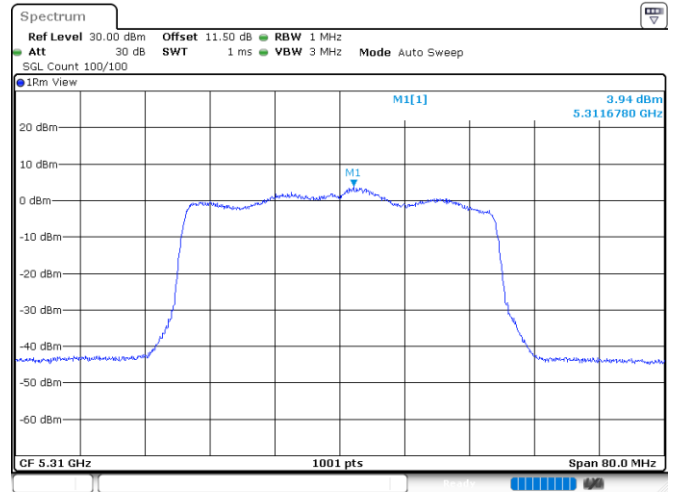

802.11ax HE40_OFDM

Channel 54

Channel 62

Channel 102

Channel 110