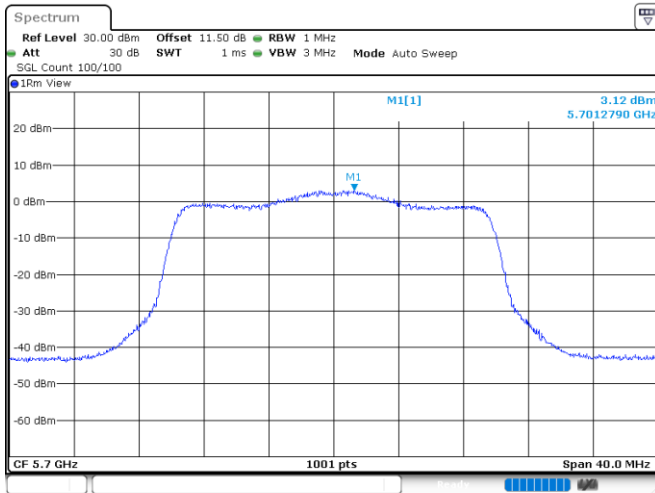

Channel 140