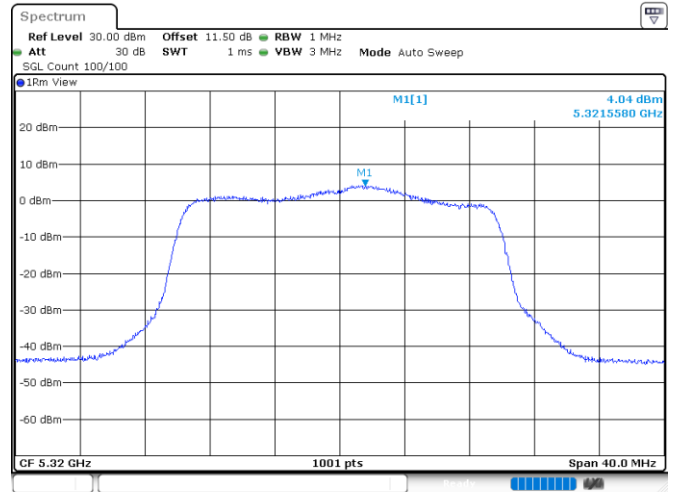

Channel 116

Channel 140

<Chain 1>

802.11ax HE20_OFDMA

Channel 60

Channel 64

Channel 100

Channel 116