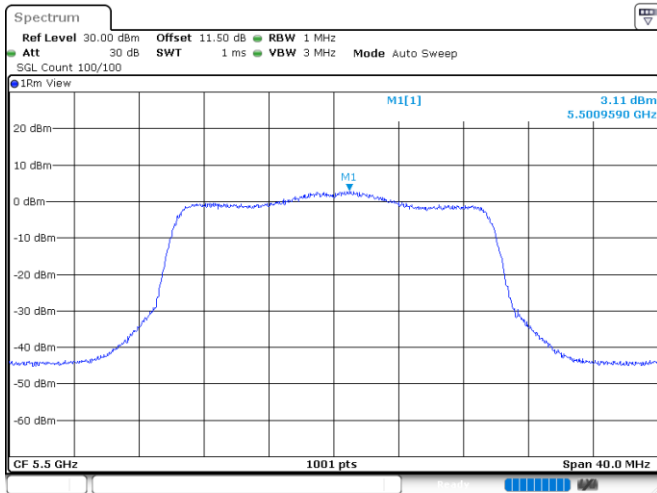

Channel 116

Channel 140

<Chain 1>

802.11ax HE20_OFDMA

Channel 60

Channel 64

Channel 100

Channel 116