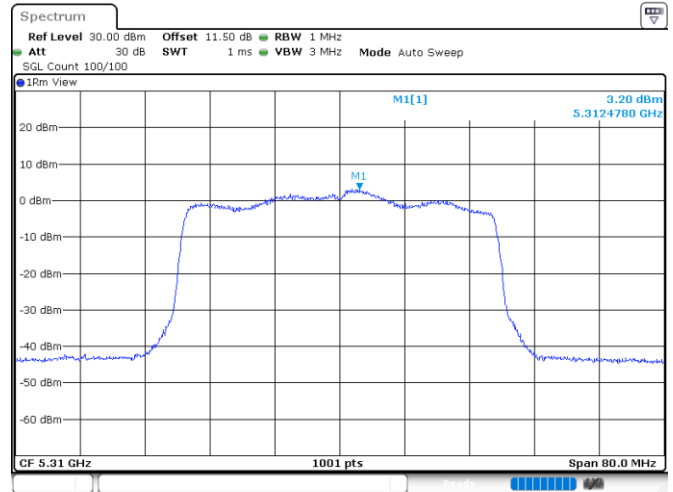

802.11ax HE40_OFDMA

Channel 54

Channel 62

Channel 102

Channel 110