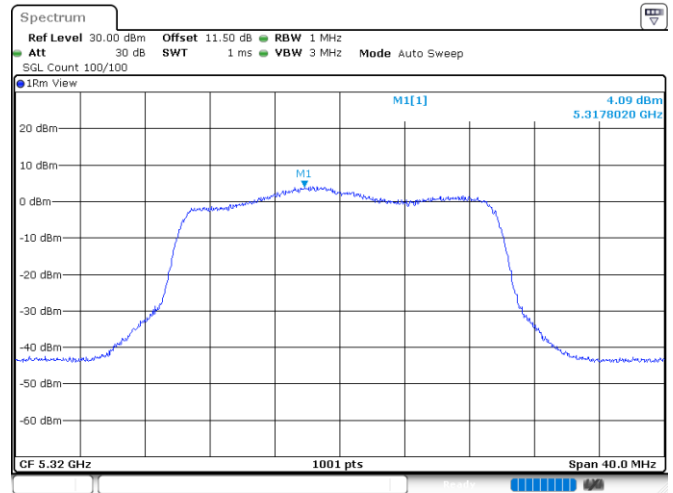

<Chain 0>

802.11ax HE20_OFDMA

Channel 48

Channel 52

Channel 60

Channel 64

802.11ax HE20_OFDMA

Channel 100