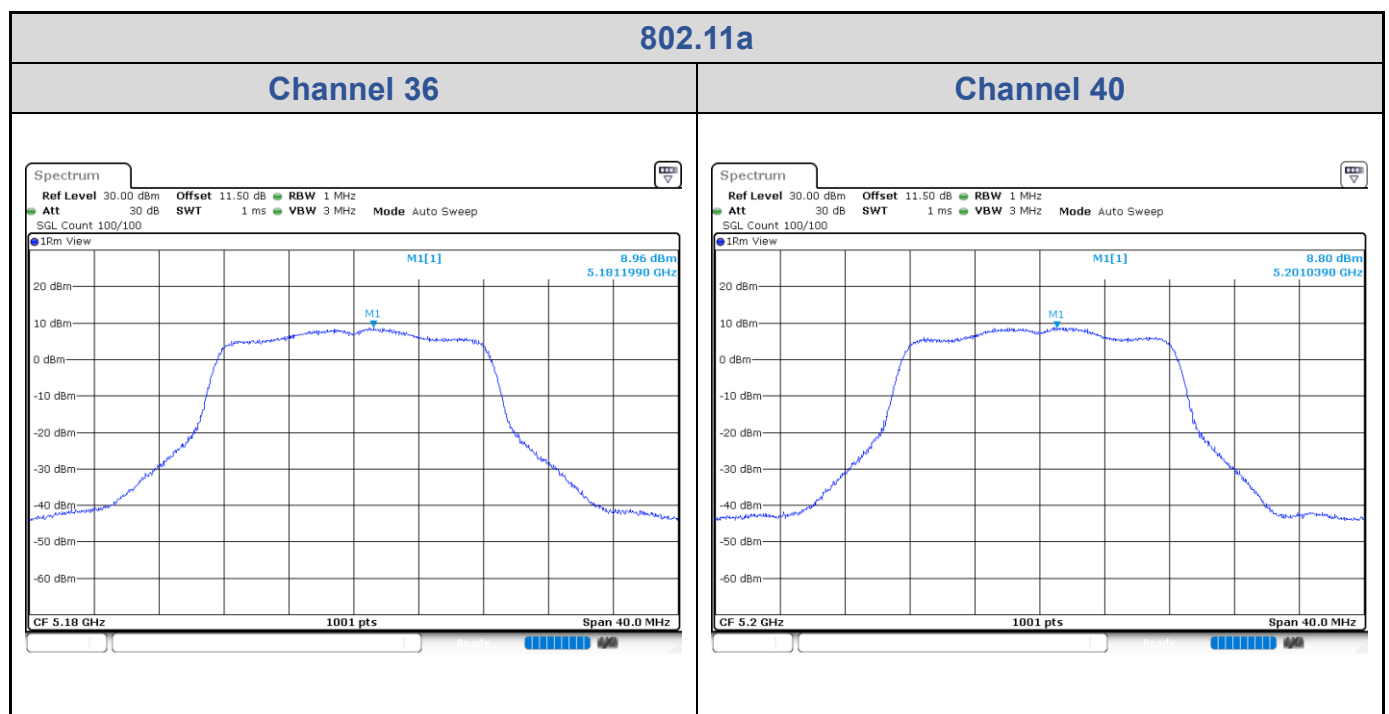

<Chain 0>

<Chain 1>

Test Result of Power Spectral Density

802.11a

Band	Channel	Frequency (MHz)	PSD without Duty Factor (dBm/MHz)		Total PSD with Duty Factor (dBm/MHz)	Maximum Limit (dBm/MHz)	Pass / Fail
			Chain 0	Chain 1			
U-NII-1	36	5180	8.96	9.10	12.41	13.43	Pass
	40	5200	8.80	9.24	12.41	13.43	Pass
	48	5240	9.10	9.59	12.73	13.43	Pass
U-NII-2A	52	5260	3.87	3.71	7.17	7.43	Pass
	60	5300	3.90	4.01	7.34	7.43	Pass
	64	5320	3.66	3.84	7.13	7.43	Pass
U-NII-2C	100	5500	3.14	3.32	6.61	6.76	Pass
	116	5580	2.89	3.08	6.37	6.76	Pass
	140	5700	3.21	3.02	6.50	6.76	Pass

<Chain 0>

802.11a

Channel 48

Channel 52

Channel 60

Channel 64

802.11a

Channel 100