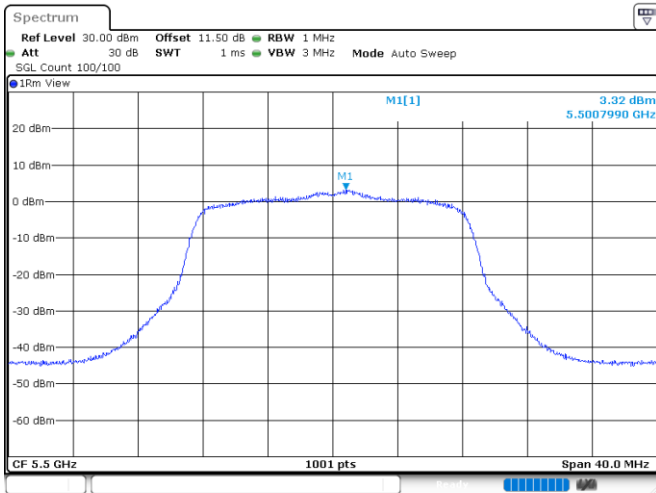

Channel 100