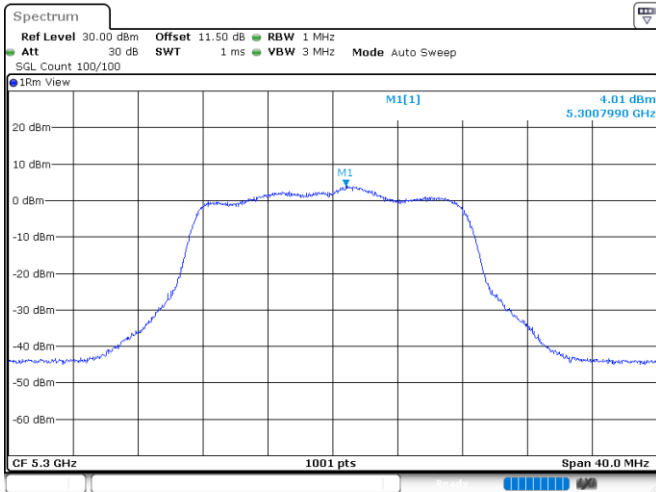

802.11a

Channel 60