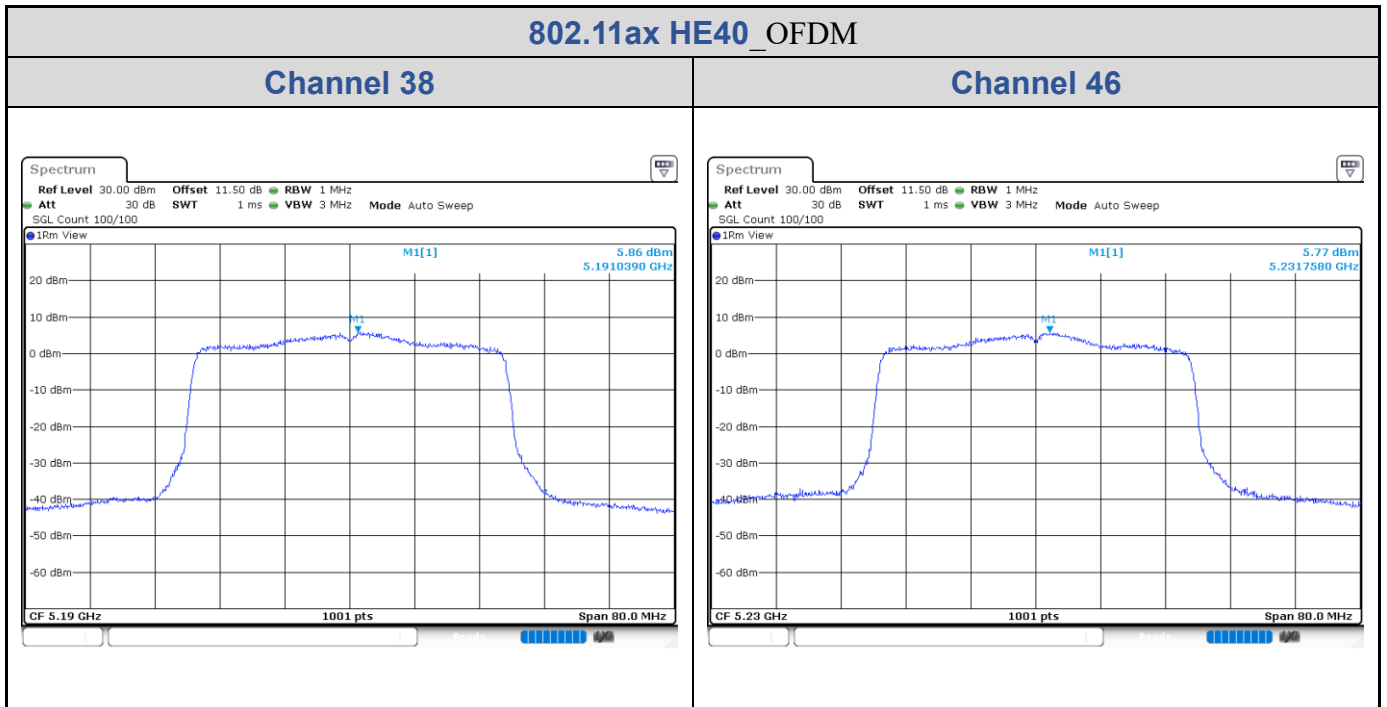

<Chain 0>

802.11ax HE40_OFDMA

Channel 54

Channel 62

Channel 102

Channel 110

<Chain 1>

802.11ax HE40_OFDMA