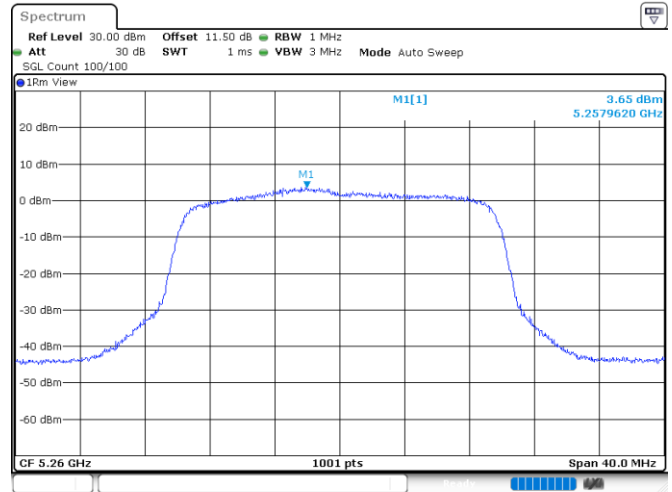

<Chain 0>

802.11ax HE20_OFDM

Channel 48

Channel 52

Channel 60

Channel 64

802.11ax HE20_OFDM

Channel 100