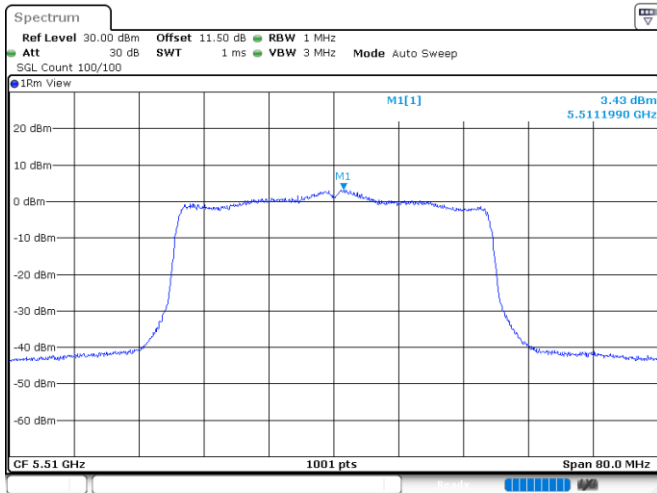

802.11ax HE40_OFDM

Channel 54

Channel 62

Channel 102

Channel 110

802.11ax HE80_OFDM

Band	Channel	Frequency (MHz)	PSD without Duty Factor (dBm/MHz)		Total PSD with Duty Factor (dBm/MHz)	Maximum Limit (dBm/MHz)	Pass / Fail
			Chain 0	Chain 1			
U-NII-1	42	5210	3.68	3.78	7.16	13.43	Pass
U-NII-2A	58	5290	3.95	3.64	7.23	7.43	Pass
U-NII-2C	106	5530	3.02	3.34	6.62	6.76	Pass
	122	5610	2.94	3.40	6.61	6.76	Pass