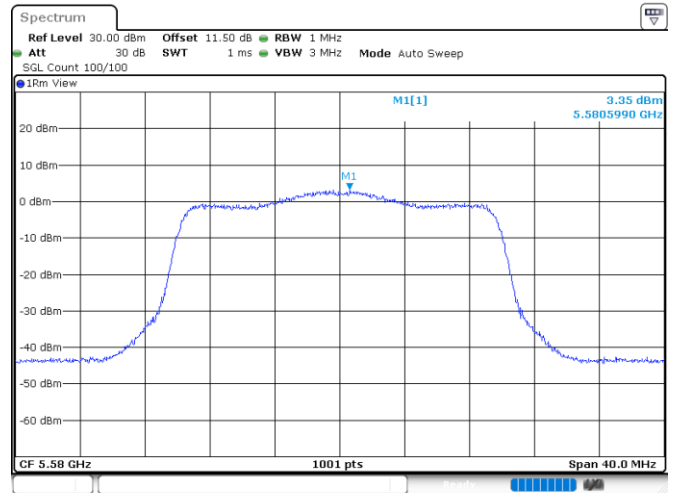

Channel 116

Channel 140

<Chain 1>

802.11ax HE20_OFDM

Channel 60

Channel 64

Channel 100

Channel 116