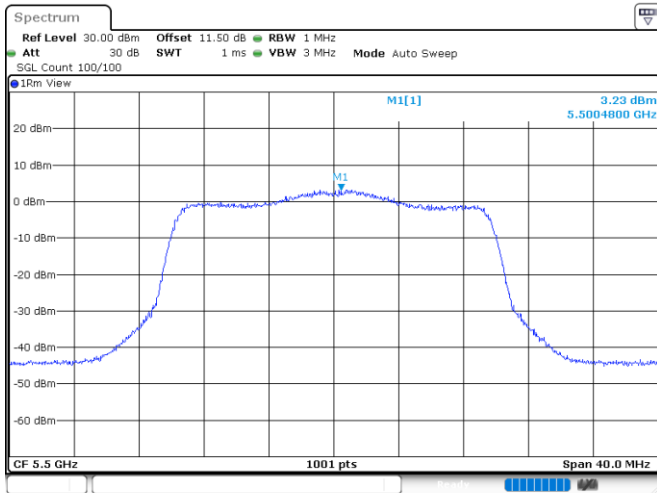

Channel 116

Channel 140

<Chain 1>

802.11ax HE20_OFDM

Channel 60

Channel 64

Channel 100

Channel 116