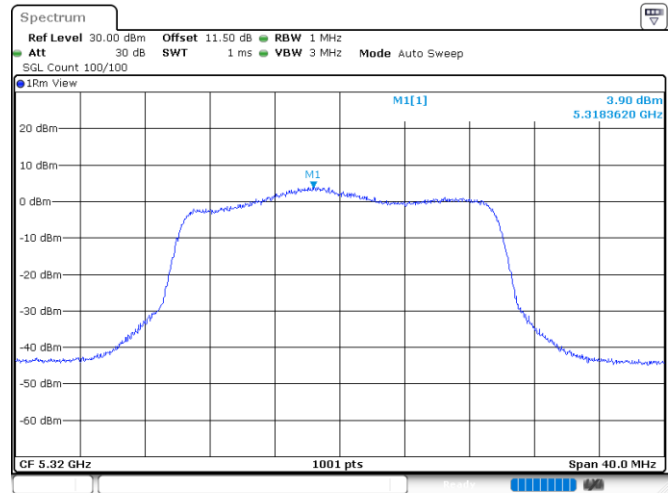

<Chain 0>

802.11ax HE20_OFDM

Channel 48

Channel 52

Channel 60

Channel 64

802.11ax HE20_OFDM

Channel 100