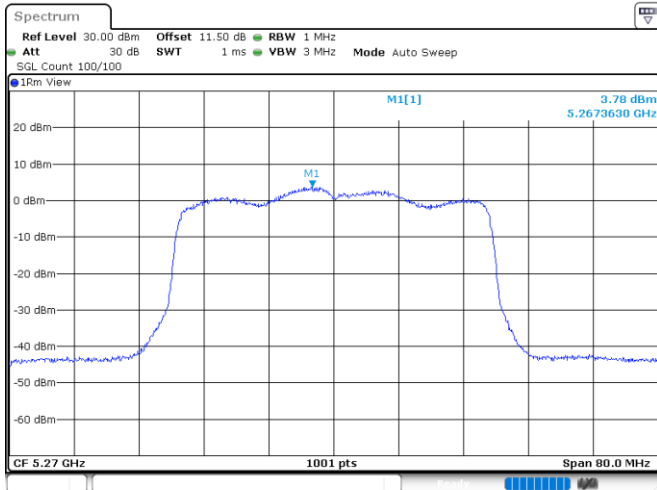

802.11ax HE40_OFDM

Channel 54