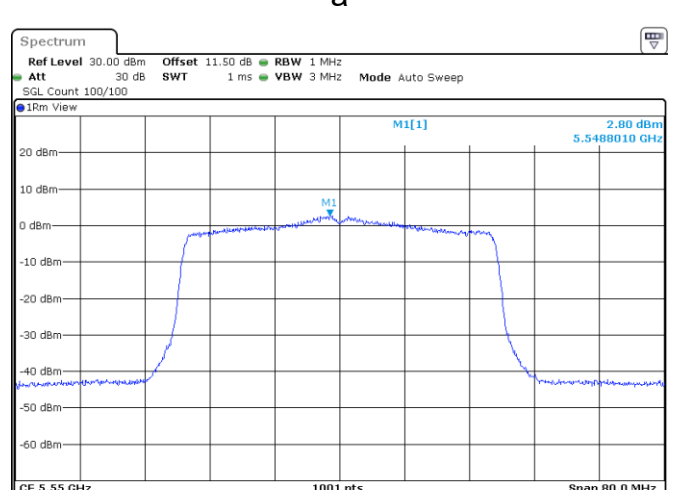

<Chain 0>

802.11ax HE40_OFDM

Channel 54

Channel 62

Channel 102

Channel 110

a

<Chain 1>