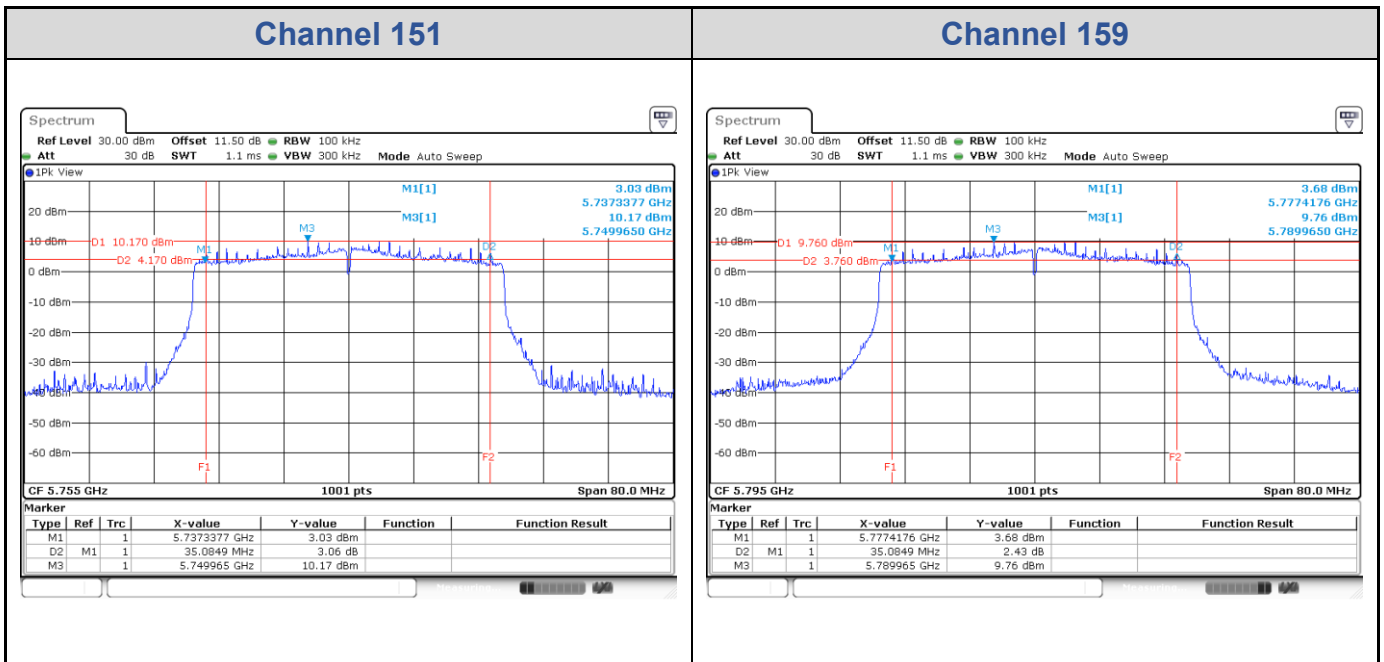

802.11ax HE40_OFDMA

Band	Channel	Frequency (MHz)	6 dB Bandwidth (MHz)	
			Chain 0	Chain 1
U-NII-3	151	5755	35.08	35.08
	159	5795	35.08	35.01

<Chain 0>