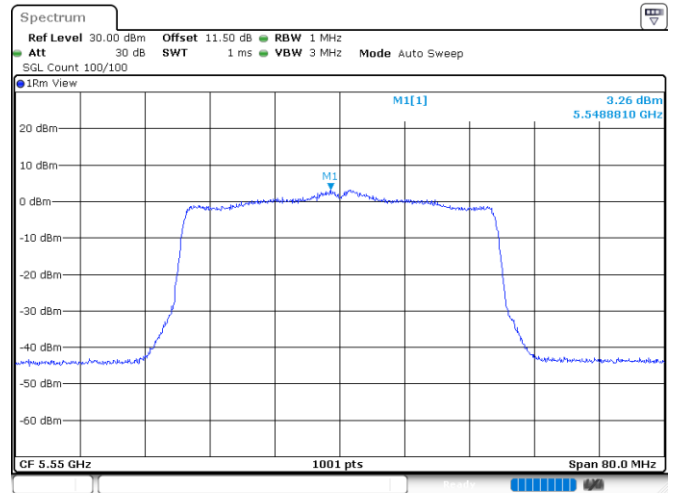

802.11ax HE40_OFDM

Channel 54

Channel 62

Channel 102

Channel 110

802.11ax HE80_OFDM

Band	Channel	Frequency (MHz)	PSD without Duty Factor (dBm/MHz)		Total PSD with Duty Factor (dBm/MHz)	Maximum Limit (dBm/MHz)	Pass / Fail
			Chain 0	Chain 1			
U-NII-1	42	5210	3.68	3.78	7.16	13.43	Pass
U-NII-2A	58	5290	3.95	3.64	7.23	7.43	Pass
U-NII-2C	106	5530	3.02	3.34	6.62	6.76	Pass
	122	5610	2.94	3.40	6.61	6.76	Pass