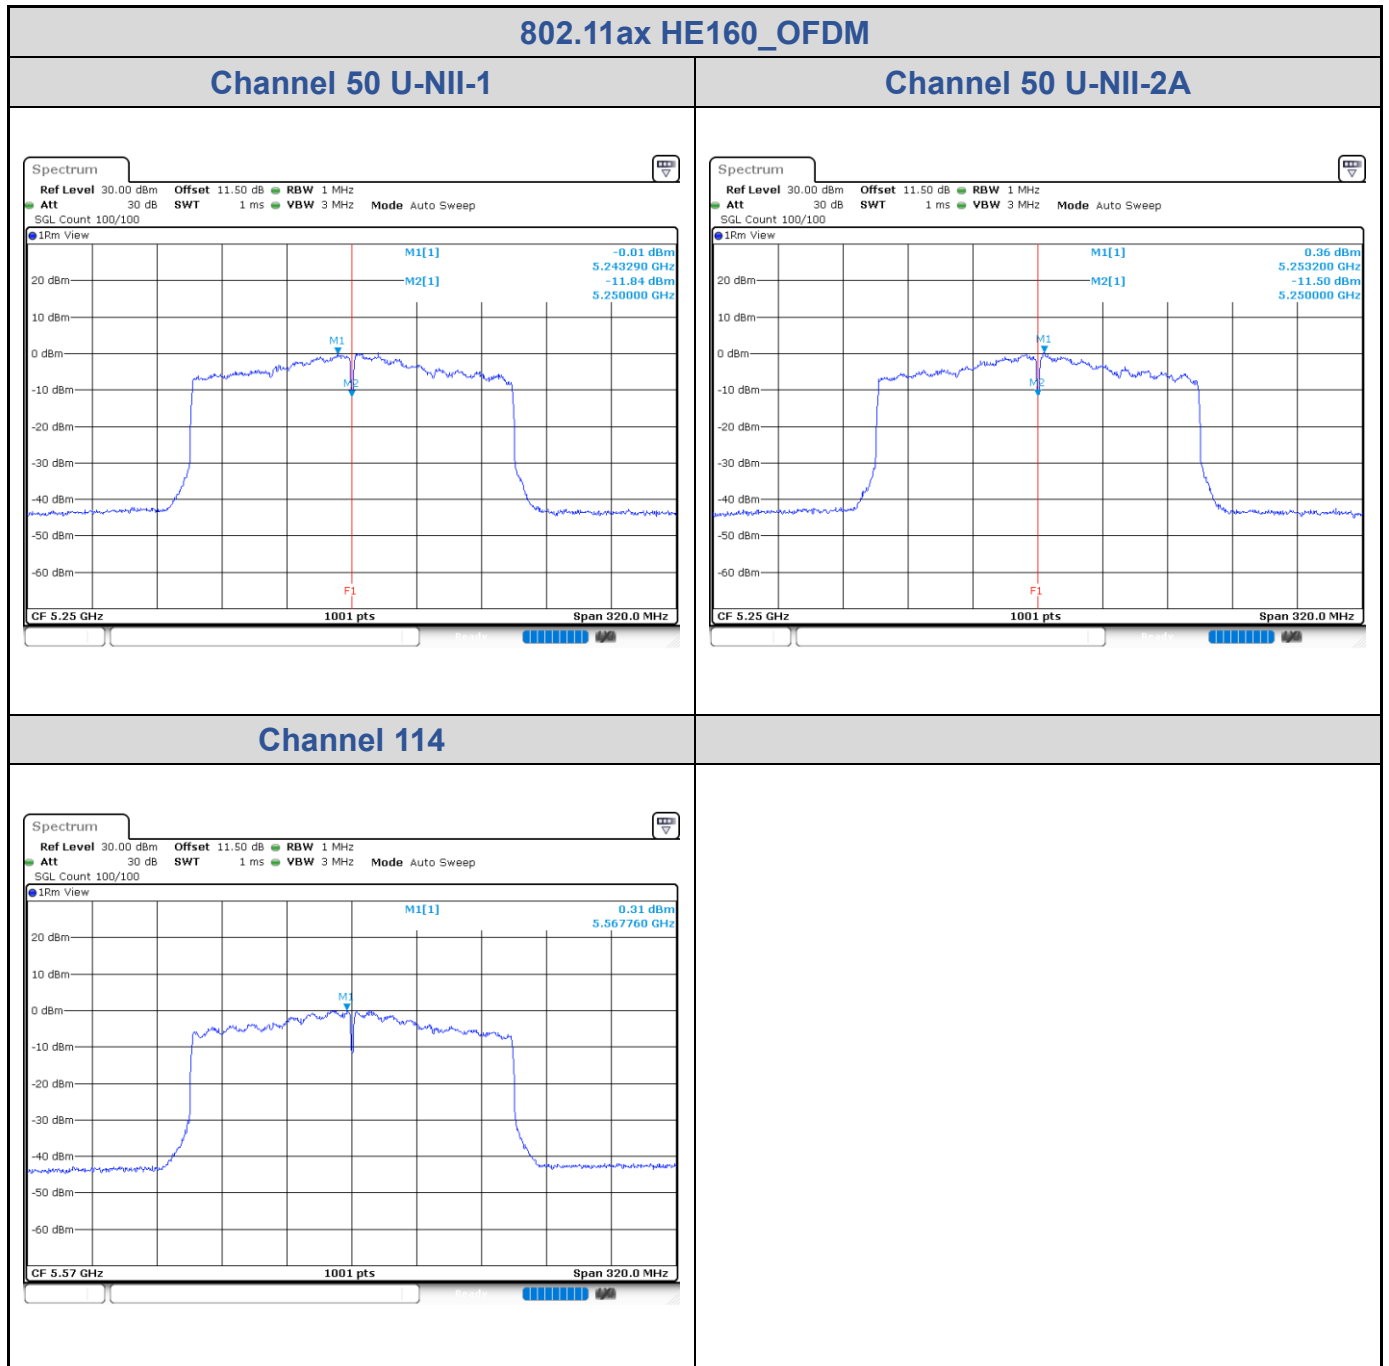

<Chain 1>

802.11ax HE20_OFDMA

Band	Channel	Frequency (MHz)	PSD without Duty Factor (dBm/MHz)		Total PSD with Duty Factor (dBm/MHz)	Maximum Limit (dBm/MHz)	Pass / Fail
			Chain 0	Chain 1			
U-NII-1	36	5180	8.97	9.10	12.29	13.43	Pass
	40	5200	8.95	9.21	12.34	13.43	Pass
	48	5240	8.86	9.30	12.34	13.43	Pass
U-NII-2A	52	5260	3.90	3.93	7.17	7.43	Pass
	60	5300	4.23	4.02	7.38	7.43	Pass
	64	5320	4.09	4.04	7.32	7.43	Pass
U-NII-2C	100	5500	3.13	3.11	6.38	6.76	Pass
	116	5580	2.78	3.42	6.37	6.76	Pass
	140	5700	3.51	3.07	6.55	6.76	Pass

<Chain 0>