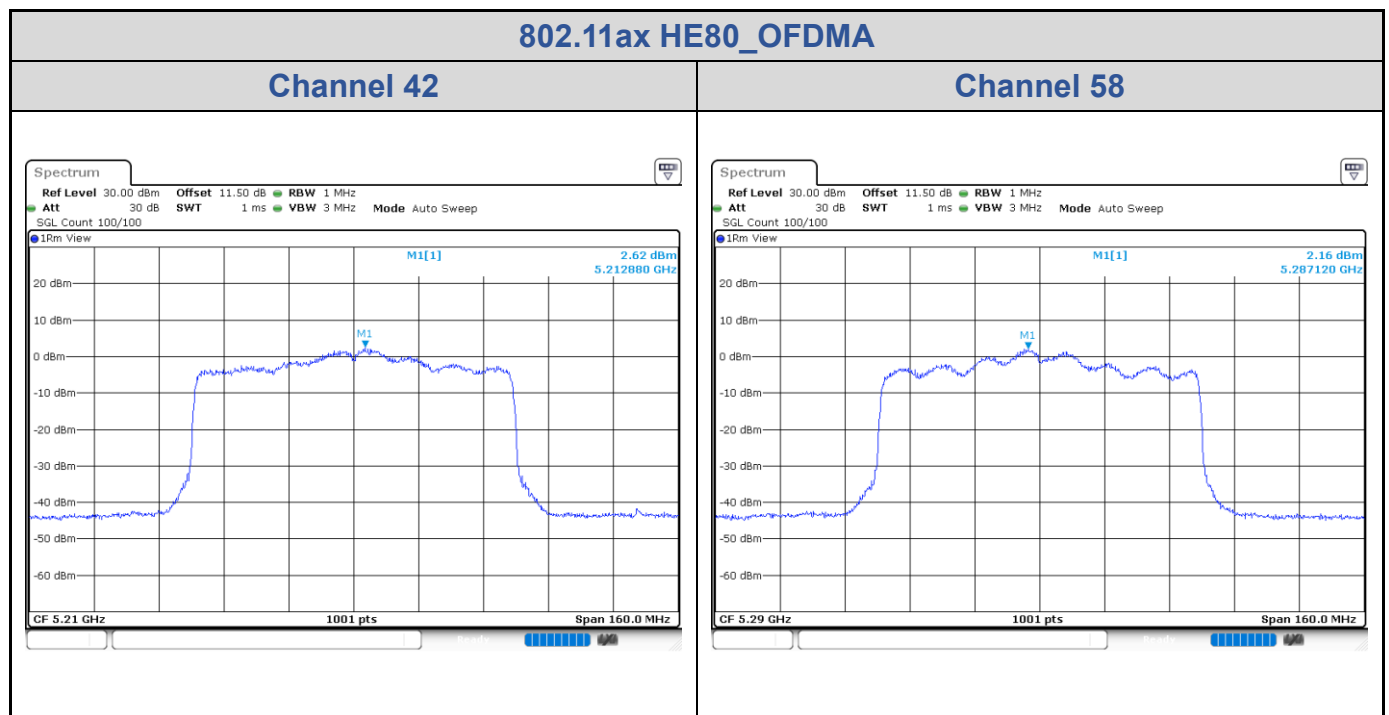

802.11ax HE80_OFDMA

Band	Channel	Frequency (MHz)	PSD without Duty Factor (dBm/MHz)		Total PSD with Duty Factor (dBm/MHz)	Maximum Limit (dBm/MHz)	Pass / Fail
			Chain 0	Chain 1			
U-NII-1	42	5210	2.62	2.55	7.83	13.43	Pass
U-NII-2A	58	5290	2.16	1.79	7.23	7.43	Pass
U-NII-2C	106	5530	1.35	1.29	6.57	6.76	Pass
	122	5610	1.30	1.58	6.69	6.76	Pass

<Chain 0>