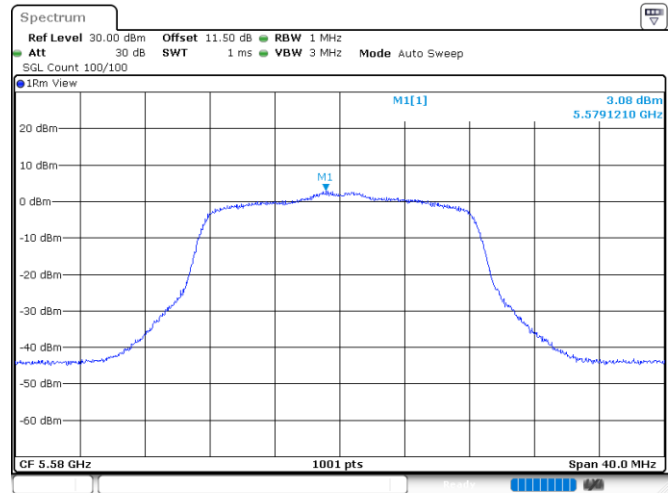

802.11a

Channel 140

802.11ax HE20_OFDM

Band	Channel	Frequency (MHz)	PSD without Duty Factor (dBm/MHz)		Total PSD with Duty Factor (dBm/MHz)	Maximum Limit (dBm/MHz)	Pass / Fail
			Chain 0	Chain 1			
U-NII-1	36	5180	8.30	8.38	11.72	13.43	Pass
	40	5200	8.23	8.32	11.65	13.43	Pass
	48	5240	8.38	8.49	11.81	13.43	Pass
U-NII-2A	52	5260	3.65	4.03	7.22	7.43	Pass
	60	5300	4.07	3.86	7.34	7.43	Pass
	64	5320	3.90	3.91	7.28	7.43	Pass
U-NII-2C	100	5500	3.10	3.23	6.54	6.76	Pass
	116	5580	2.55	3.35	6.35	6.76	Pass
	140	5700	3.12	2.82	6.35	6.76	Pass