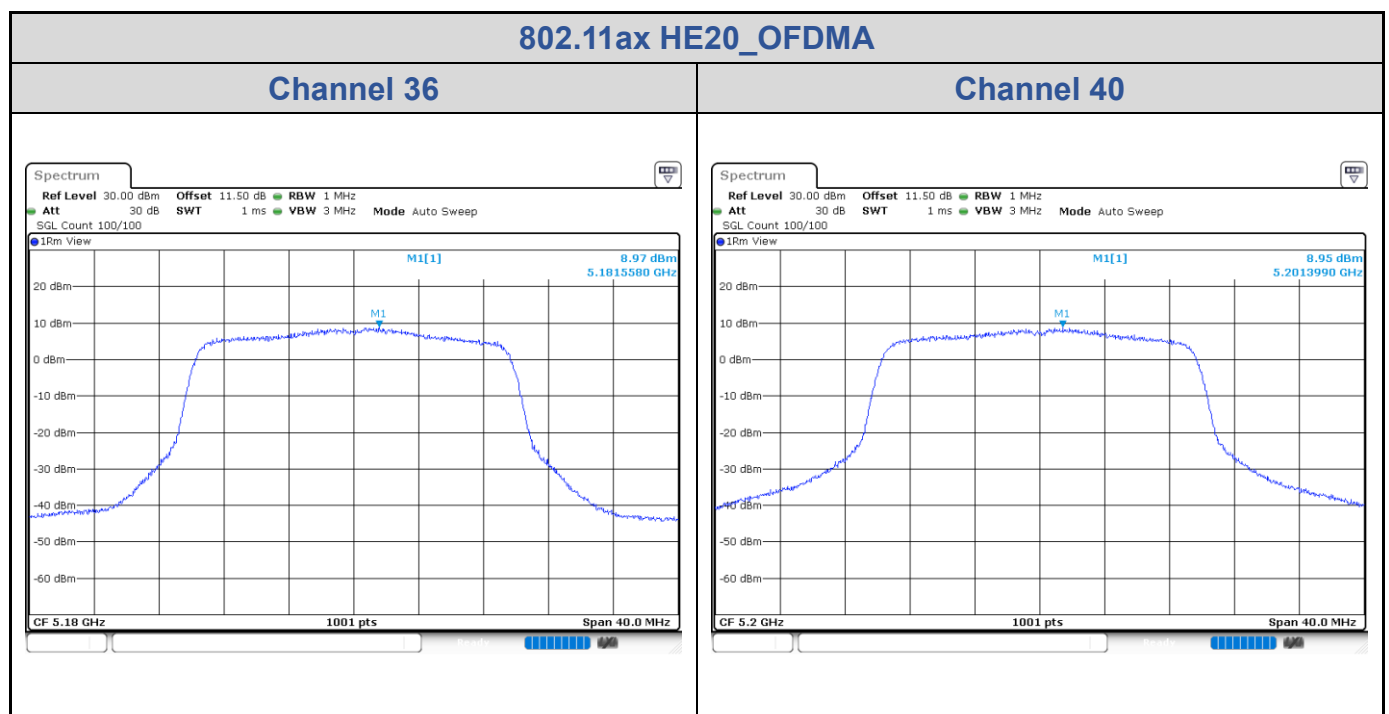

802.11ax HE20_OFDMA

Band	Channel	Frequency (MHz)	PSD without Duty Factor (dBm/MHz)		Total PSD with Duty Factor (dBm/MHz)	Maximum Limit (dBm/MHz)	Pass / Fail
			Chain 0	Chain 1			
U-NII-1	36	5180	8.97	9.10	12.29	13.43	Pass
	40	5200	8.95	9.21	12.34	13.43	Pass
	48	5240	8.86	9.30	12.34	13.43	Pass
U-NII-2A	52	5260	3.90	3.93	7.17	7.43	Pass
	60	5300	4.23	4.02	7.38	7.43	Pass
	64	5320	4.09	4.04	7.32	7.43	Pass
U-NII-2C	100	5500	3.13	3.11	6.38	6.76	Pass
	116	5580	2.78	3.42	6.37	6.76	Pass
	140	5700	3.51	3.07	6.55	6.76	Pass

<Chain 0>