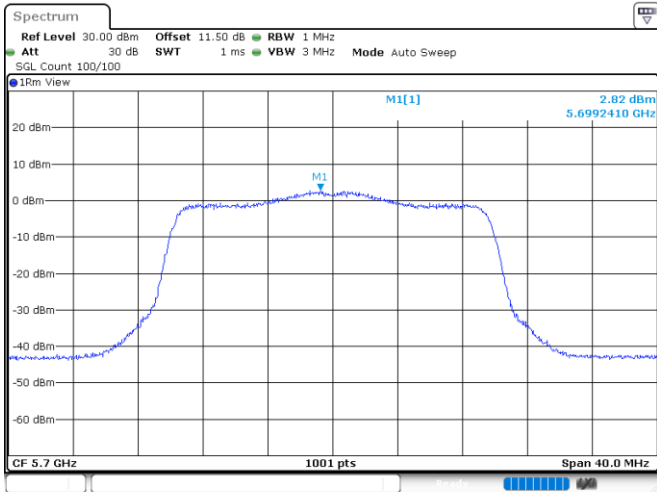

802.11ax HE20_OFDM

Channel 140

802.11ax HE40_OFDM

Band	Channel	Frequency (MHz)	PSD with Duty Factor (dBm/MHz)		Total PSD with Duty Factor (dBm/MHz)	Maximum Limit (dBm/MHz)	Pass / Fail
			Chain 0	Chain 1			
U-NII-1	38	5190	6.03	6.30	9.59	13.43	Pass
	46	5230	6.08	6.05	9.49	13.43	Pass
U-NII-2A	54	5270	3.78	3.72	7.17	7.43	Pass
	62	5310	3.93	3.94	7.36	7.43	Pass
U-NII-2C	102	5510	2.99	3.43	6.64	6.76	Pass
	110	5550	2.80	3.26	6.46	6.76	Pass
	134	5670	3.32	2.95	6.56	6.76	Pass

<Chain 0>