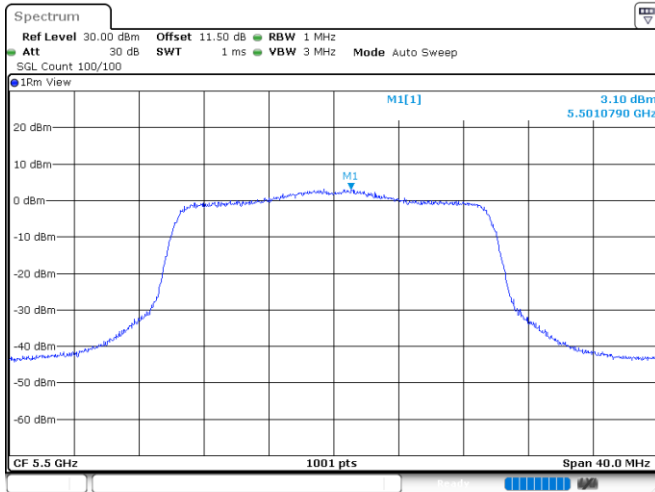

<Chain 0>

802.11ax HE20_OFDM

Channel 48

Channel 52

Channel 60

Channel 64

802.11ax HE20_OFDM

Channel 100