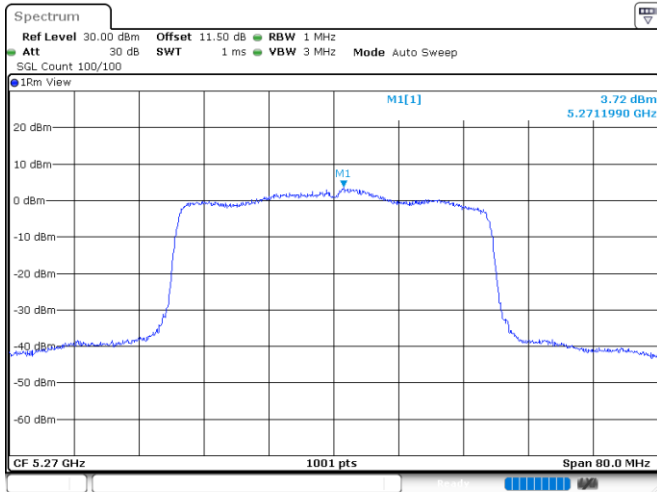

802.11ax HE40_OFDM

Channel 54