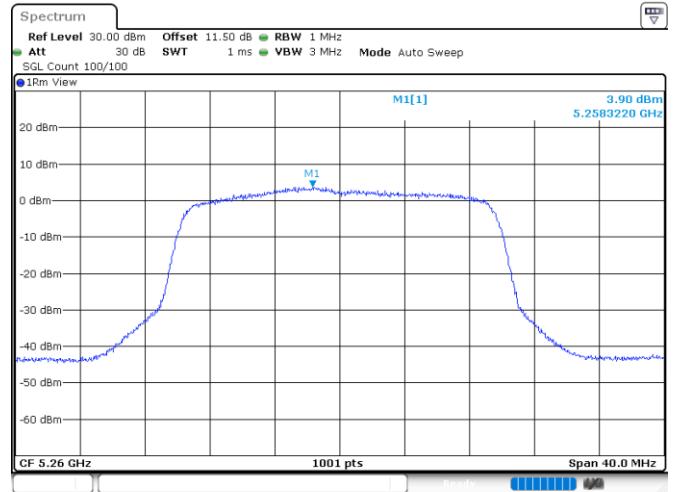

<Chain 0>

802.11ax HE20_OFDMA

Channel 48

Channel 52

Channel 60

Channel 64

802.11ax HE20_OFDMA

Channel 100