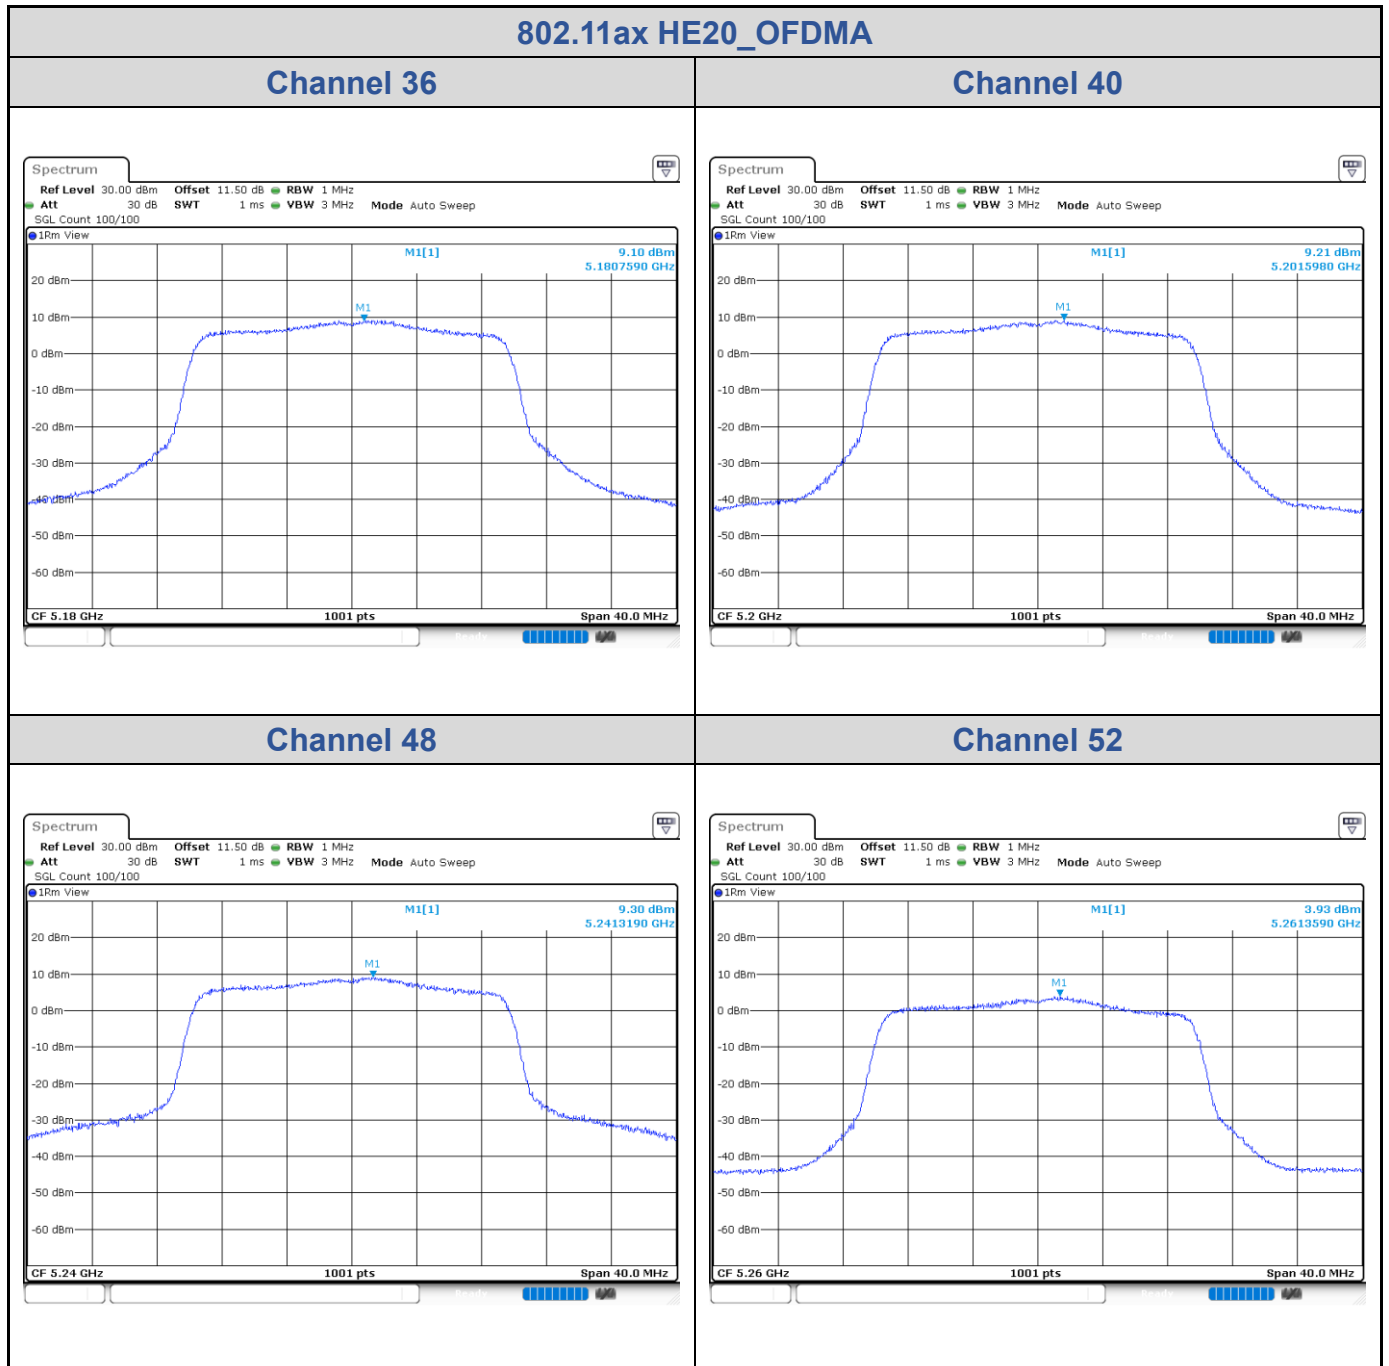

<Chain 1>