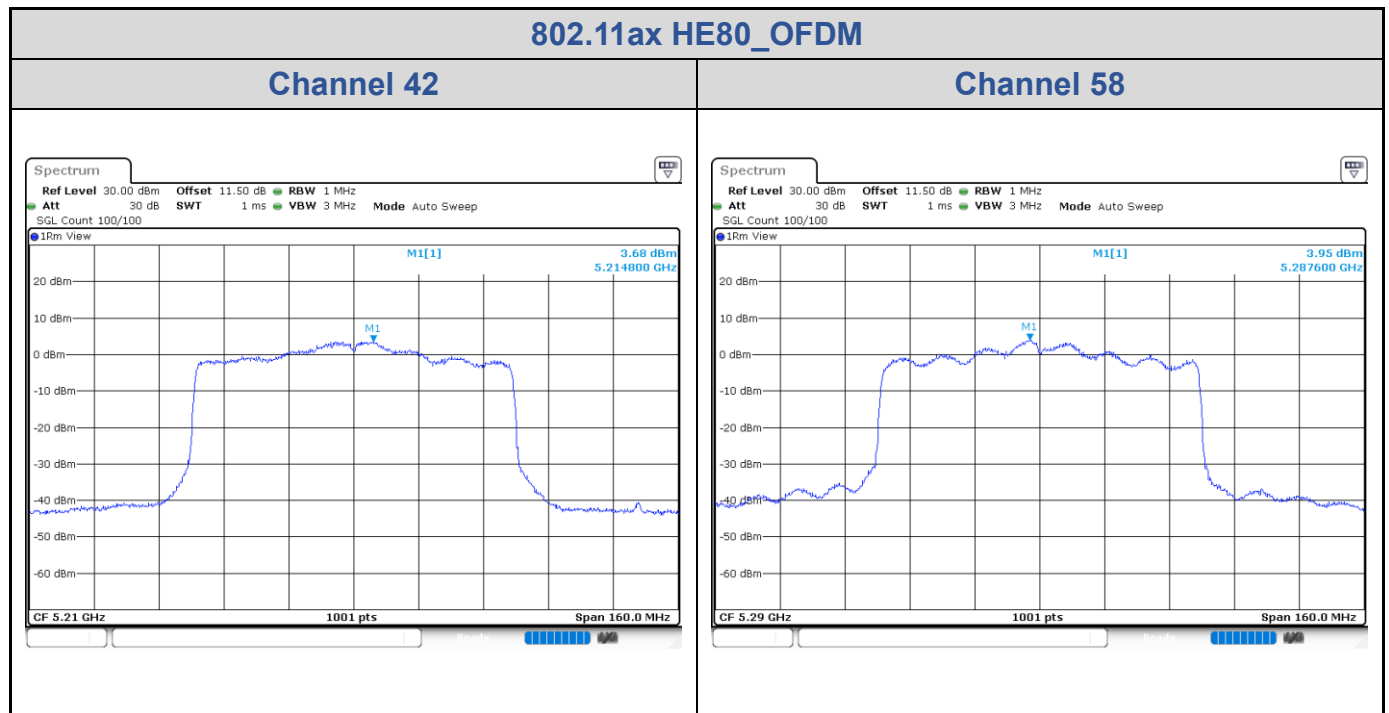

802.11ax HE80_OFDM

Band	Channel	Frequency (MHz)	PSD without Duty Factor (dBm/MHz)		Total PSD with Duty Factor (dBm/MHz)	Maximum Limit (dBm/MHz)	Pass / Fail
			Chain 0	Chain 1			
U-NII-1	42	5210	3.68	3.78	7.16	13.43	Pass
U-NII-2A	58	5290	3.95	3.64	7.23	7.43	Pass
U-NII-2C	106	5530	3.02	3.34	6.62	6.76	Pass
	122	5610	2.94	3.40	6.61	6.76	Pass

<Chain 0>