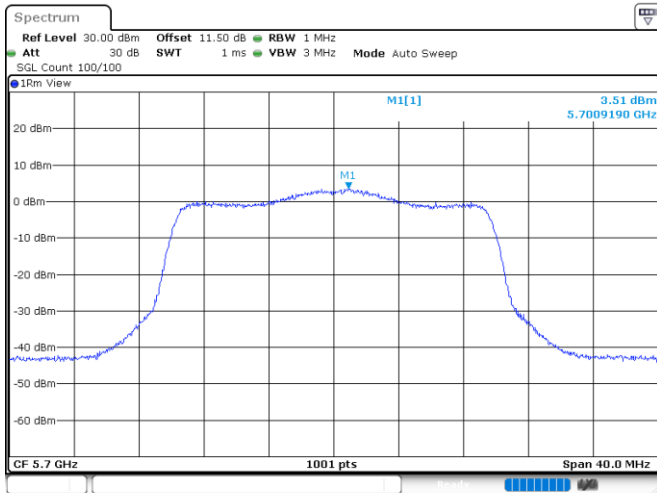

Channel 140