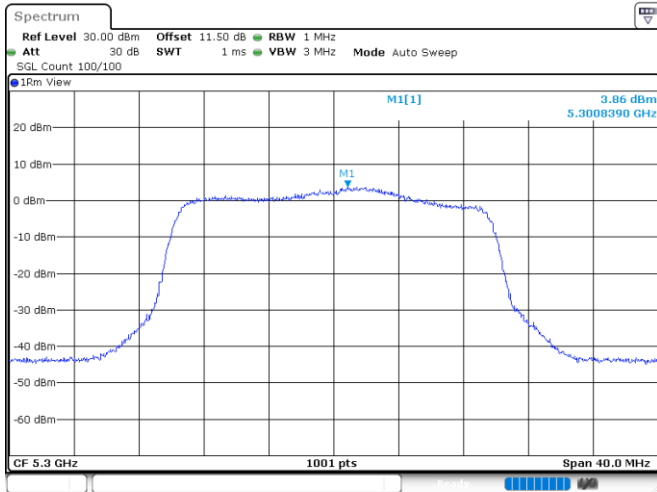

Channel 116

Channel 140

<Chain 1>

802.11ax HE20_OFDM

Channel 60

Channel 64

Channel 100

Channel 116