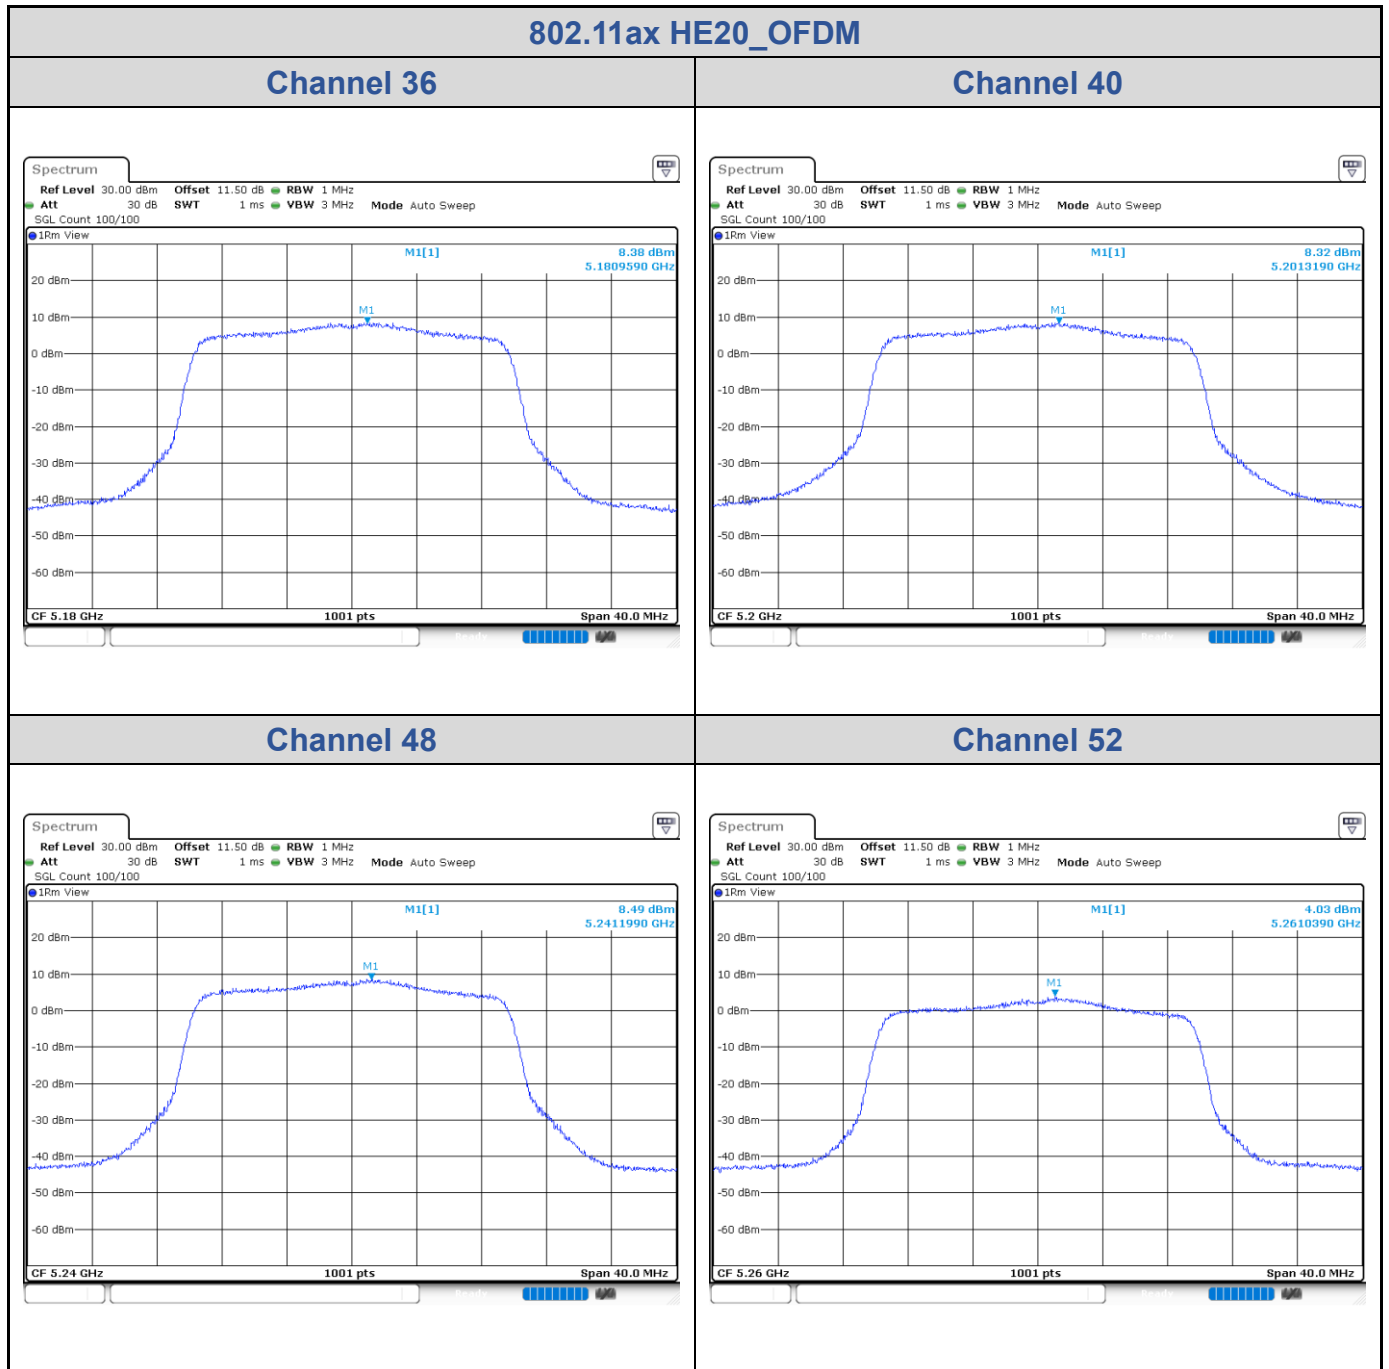

<Chain 1>