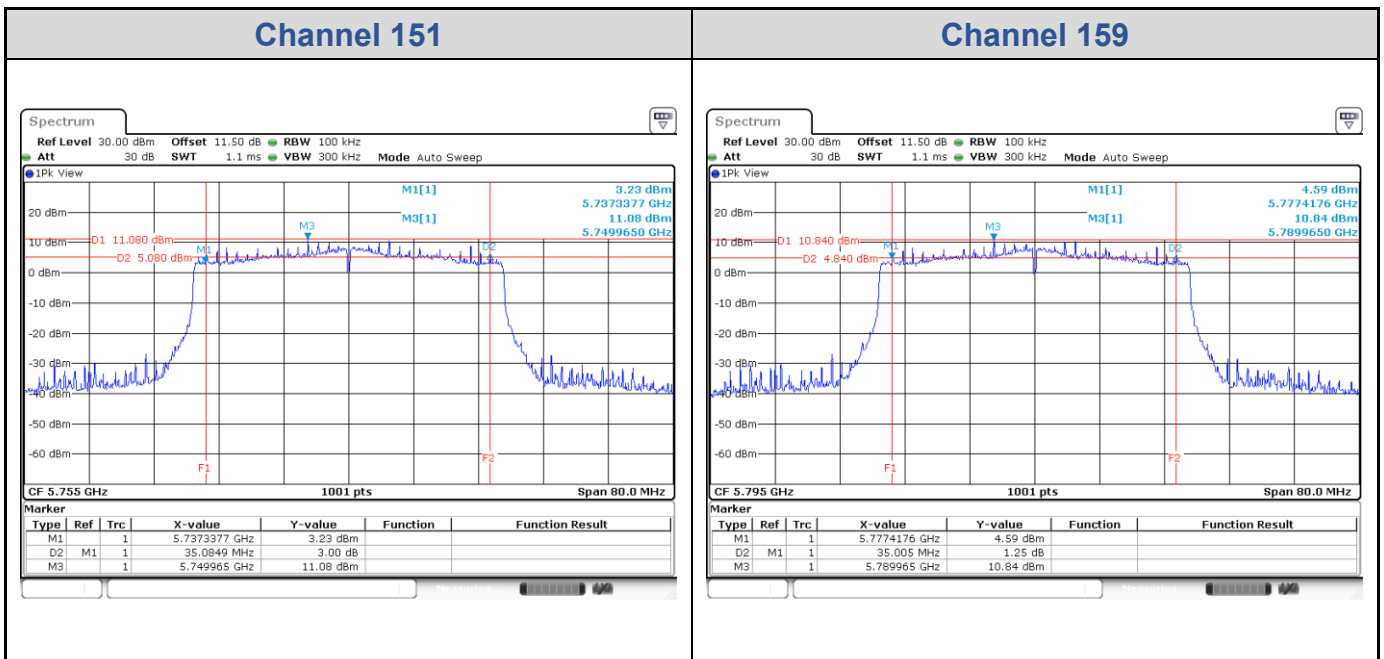

<Chain 1>