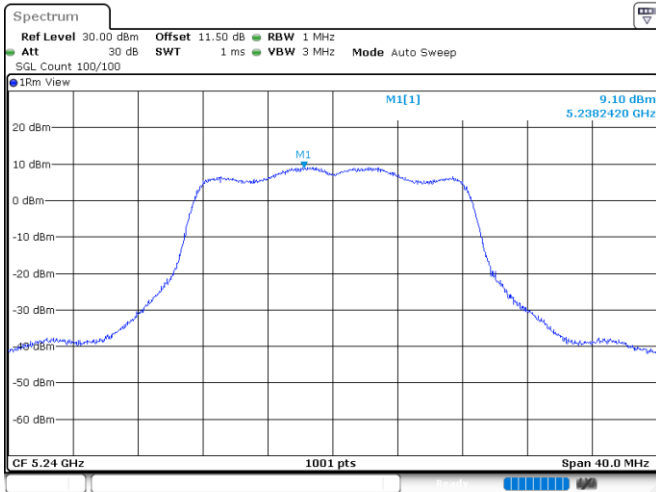

802.11a

Channel 48