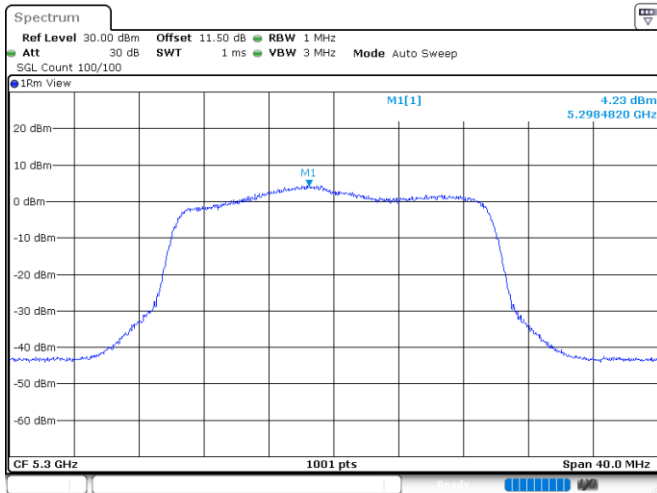

<Chain 0>

802.11ax HE20_OFDMA

Channel 48

Channel 52

Channel 60

Channel 64

802.11ax HE20_OFDMA

Channel 100