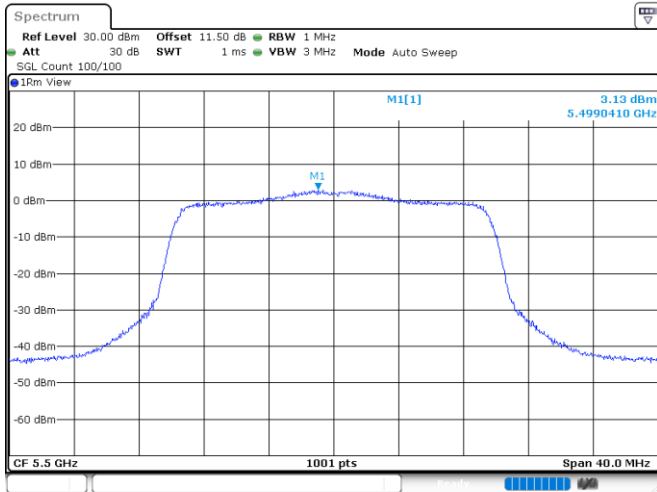

<Chain 0>

802.11ax HE20_OFDMA

Channel 48

Channel 52

Channel 60

Channel 64

802.11ax HE20_OFDMA

Channel 100