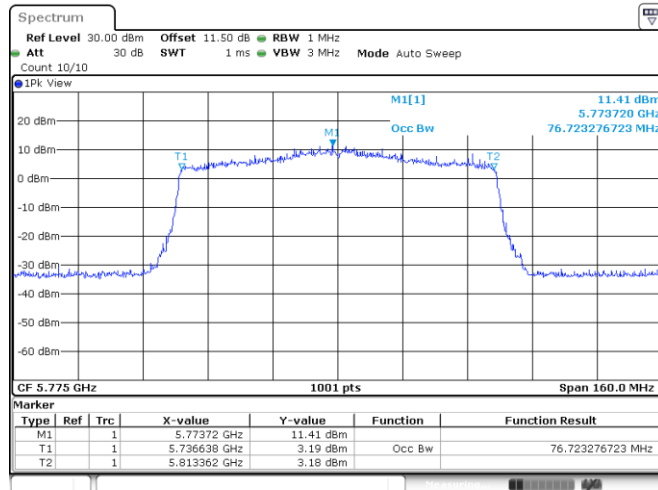

<Chain 1>

802.11ax HE40_OFDMA
Channel 102

Channel 110

Channel 134

Channel 151

802.11ax HE80_OFDMA

Band	Channel	Frequency (MHz)	99% Bandwidth (MHz)	
			Chain 0	Chain 1
U-NII-1	42	5210	76.56	76.56
U-NII-2A	58	5290	76.88	76.56
U-NII-2C	106	5530	76.88	76.88
	122	5610	76.72	76.72
U-NII-3	155	5775	76.72	76.72

<Chain 0>

802.11ax HE80_OFDMA
Channel 106

Channel 122

Channel 155

<Chain 1>

802.11ax HE80_OFDMA

Channel 155

802.11ax HE160_OFDMA