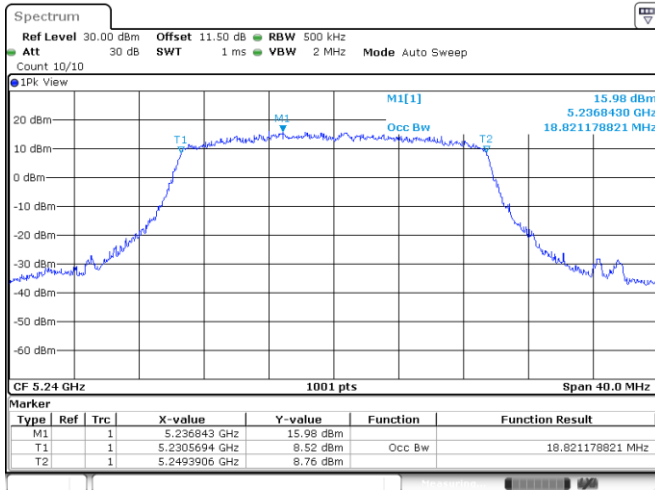

802.11ax HE20_OFDMA

Channel 48