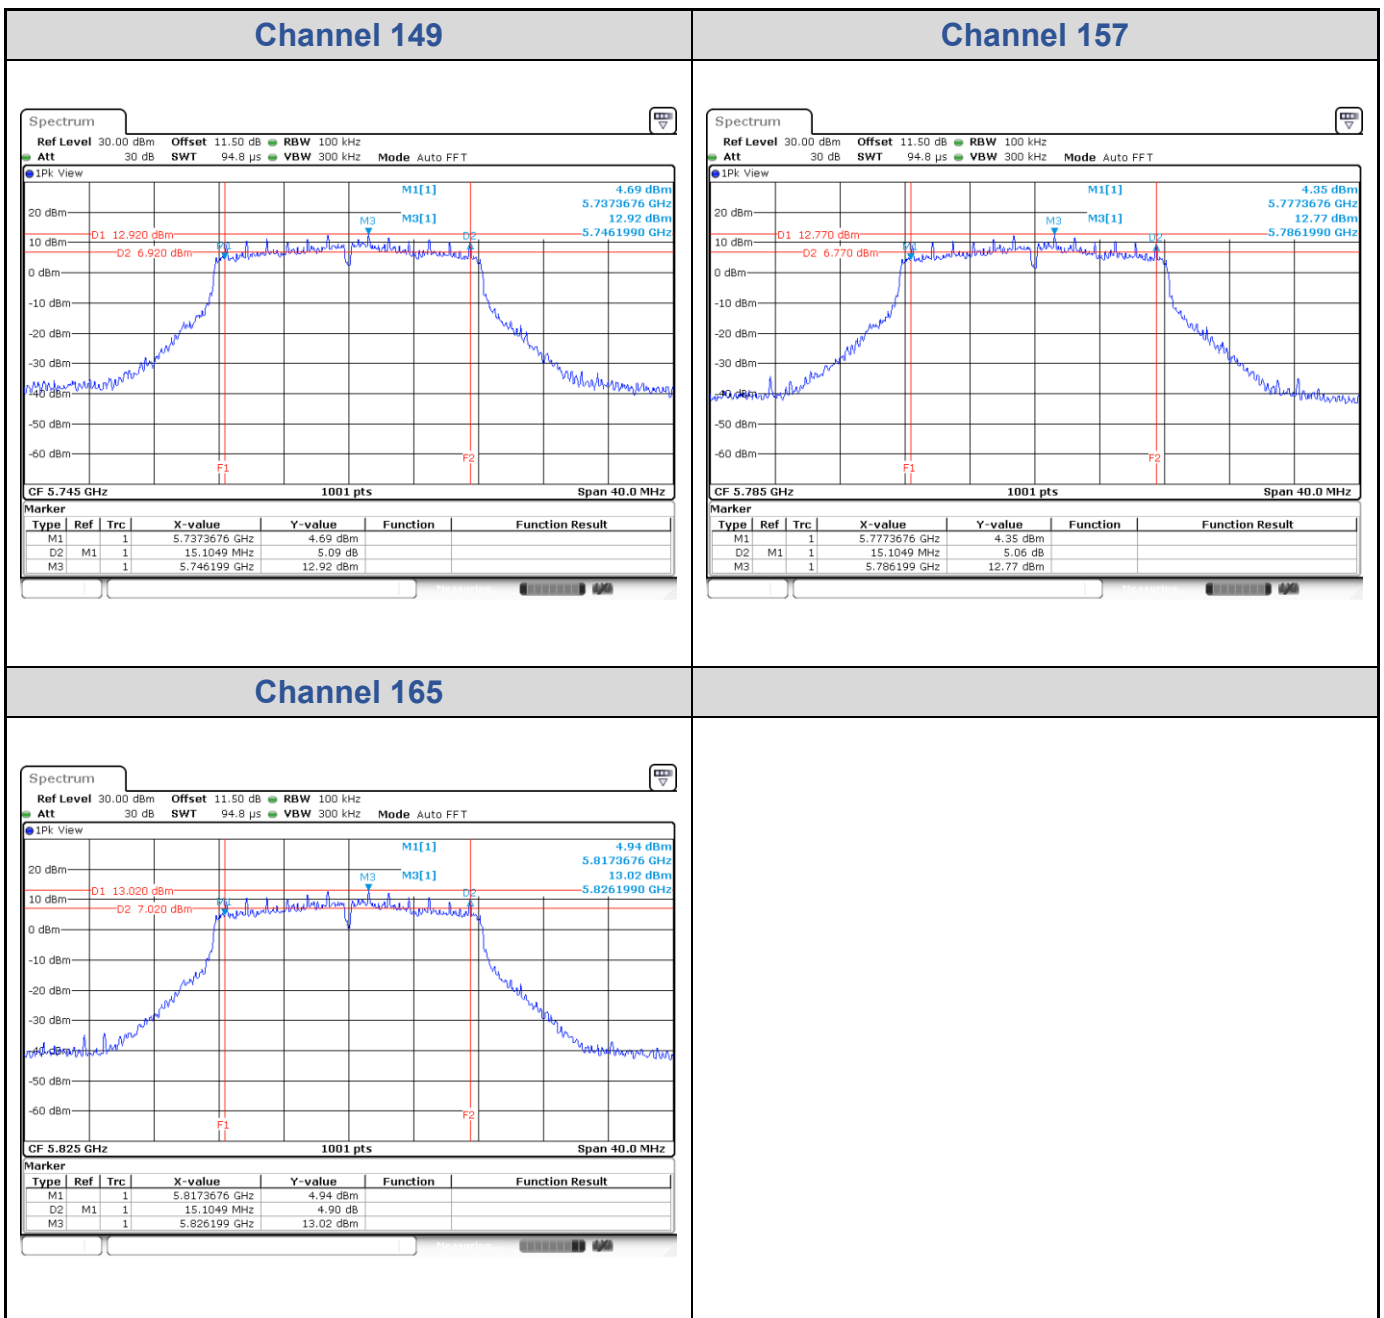

Test Result of 6 dB Bandwidth

802.11a

Band	Channel	Frequency (MHz)	6 dB Bandwidth (MHz)	
			Chain 0	Chain 1
U-NII-3	149	5745	15.10	15.10
	157	5785	15.10	15.10
	165	5825	15.10	15.10

<Chain 0>