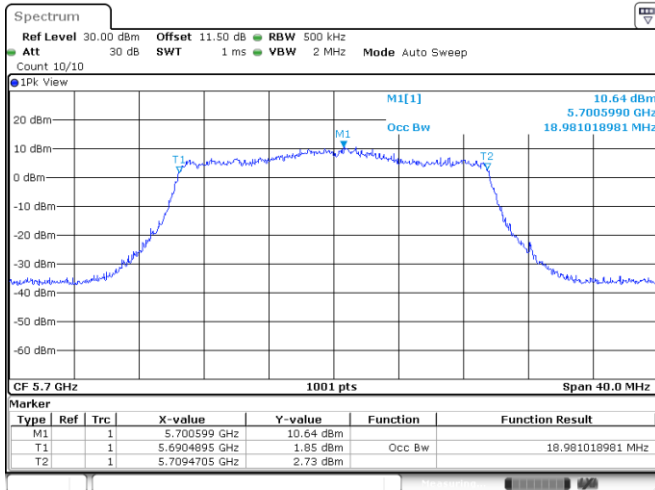

802.11ax HE20_OFDMA

Channel 140