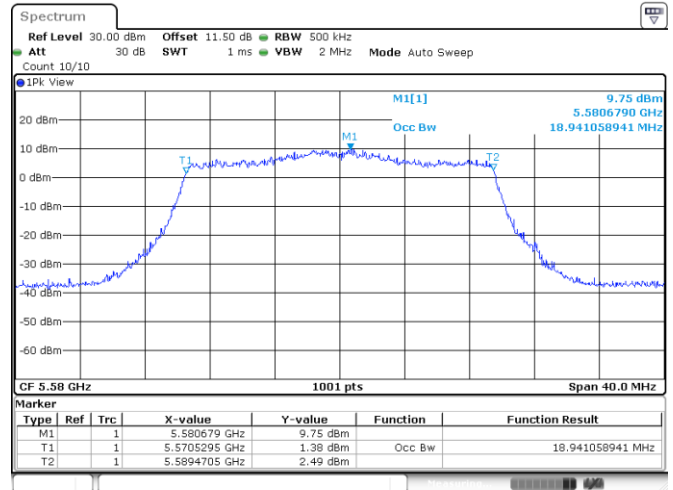

Channel 116