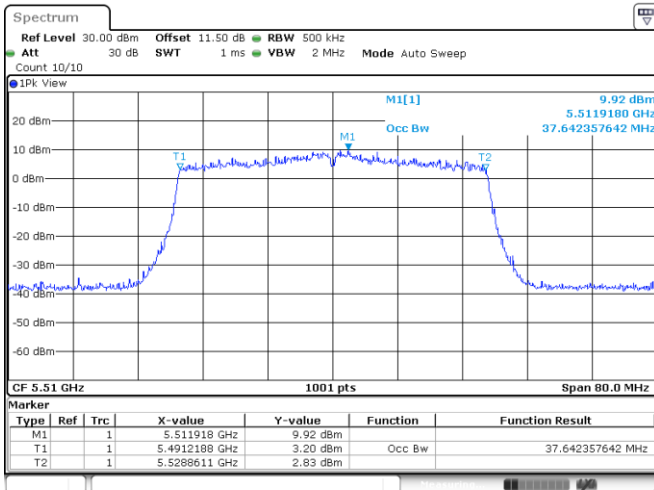

Channel 102