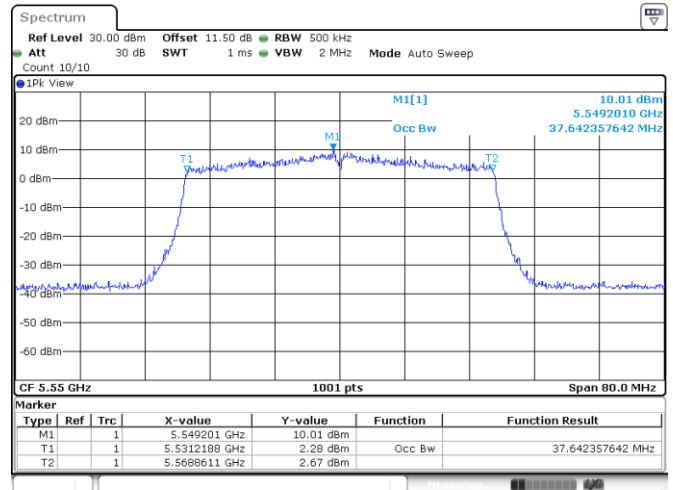

Channel 110