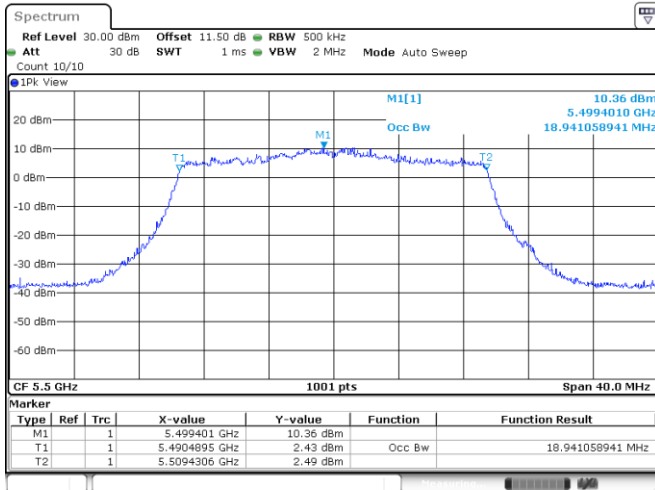

802.11ax HE20_OFDMA

Channel 100