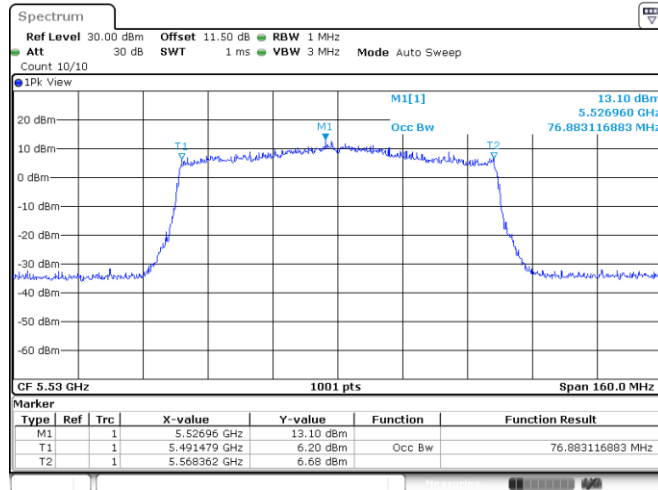

<Chain 1>

802.11ax HE40_OFDMA
Channel 102

Channel 110

Channel 134

Channel 151

802.11ax HE80_OFDMA

Band	Channel	Frequency (MHz)	99% Bandwidth (MHz)	
			Chain 0	Chain 1
U-NII-1	42	5210	76.56	76.56
U-NII-2A	58	5290	76.88	76.56
U-NII-2C	106	5530	76.88	76.88
	122	5610	76.72	76.72
U-NII-3	155	5775	76.72	76.72

<Chain 0>

802.11ax HE80_OFDMA
Channel 106

Channel 122

Channel 155

<Chain 1>

802.11ax HE80_OFDMA

Channel 155

802.11ax HE160_OFDMA