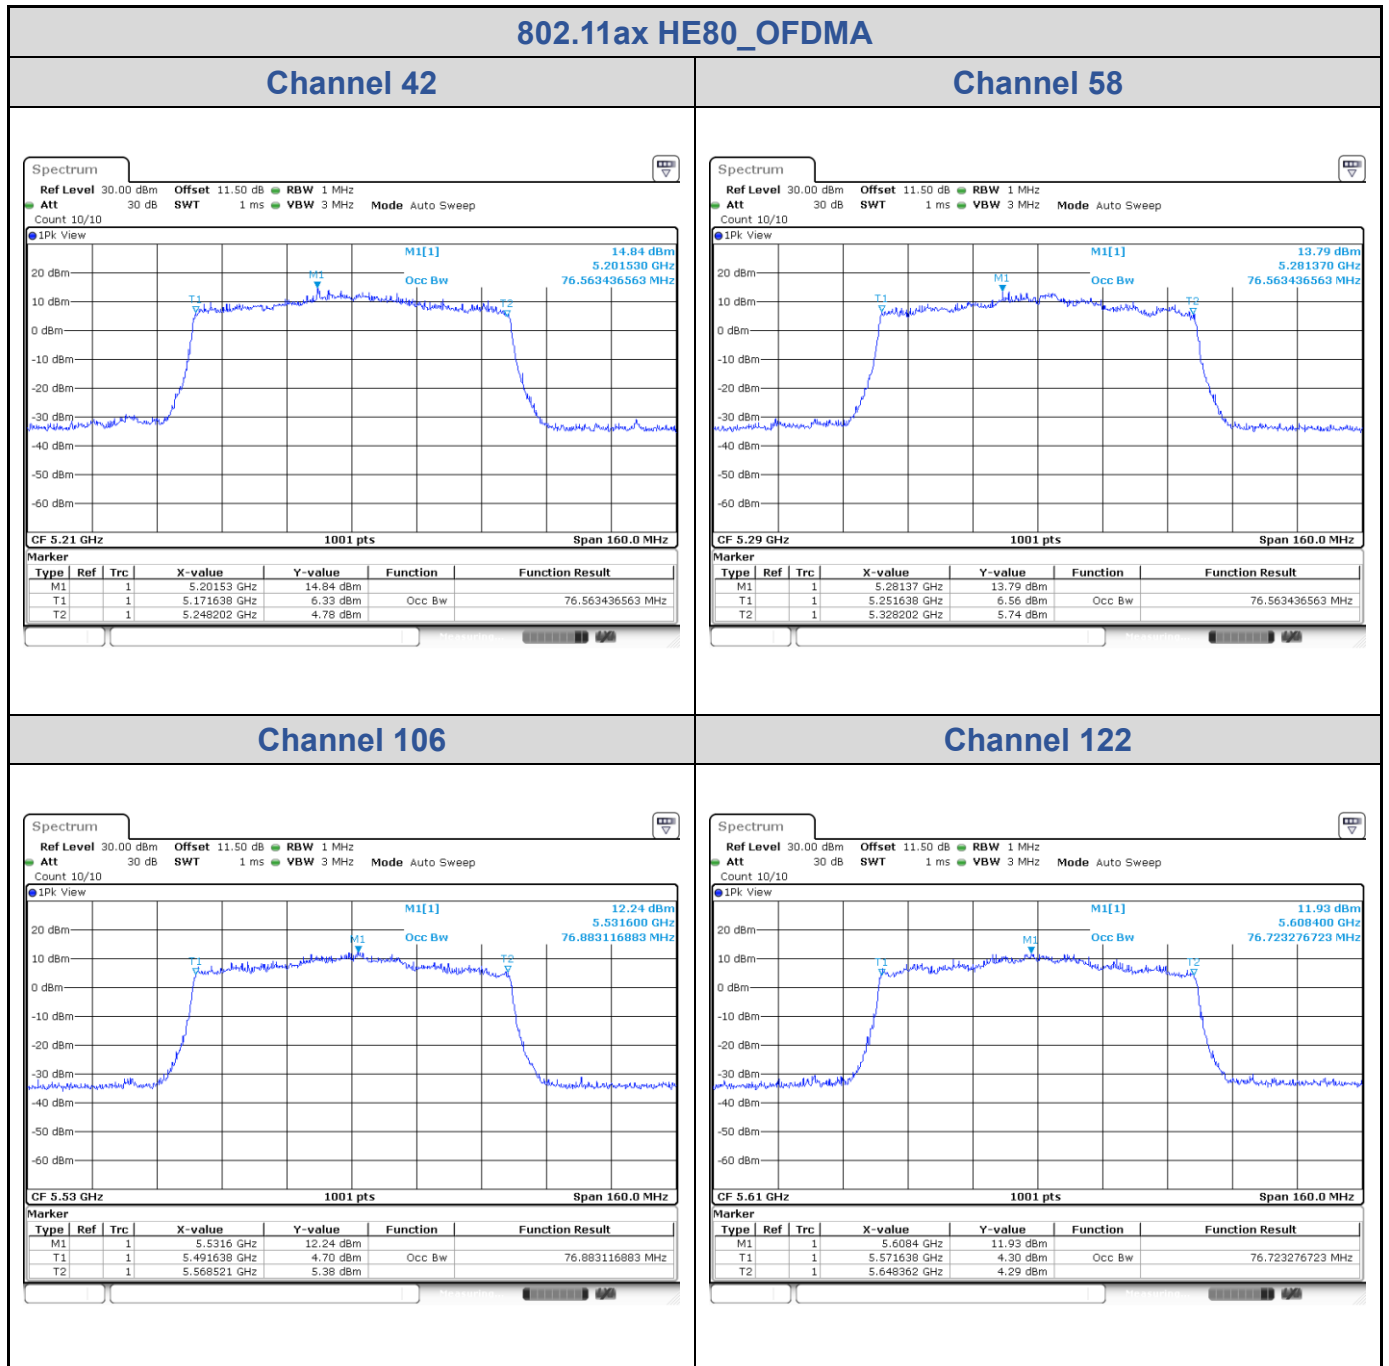

<Chain 1>

802.11ax HE40_OFDMA
Channel 102

Channel 110

Channel 134

Channel 151

802.11ax HE80_OFDMA

Band	Channel	Frequency (MHz)	99% Bandwidth (MHz)	
			Chain 0	Chain 1
U-NII-1	42	5210	76.56	76.56
U-NII-2A	58	5290	76.88	76.56
U-NII-2C	106	5530	76.88	76.88
	122	5610	76.72	76.72
U-NII-3	155	5775	76.72	76.72

<Chain 0>

802.11ax HE80_OFDMA
Channel 106

Channel 122

Channel 155

<Chain 1>

802.11ax HE80_OFDMA

Channel 155

802.11ax HE160_OFDMA