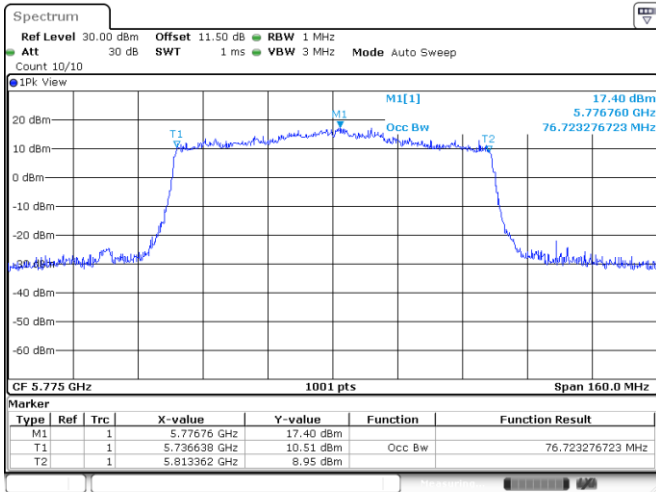

<Chain 0>

802.11ax HE80_OFDMA
Channel 106

Channel 122

Channel 155

<Chain 1>

802.11ax HE80_OFDMA

Channel 155

802.11ax HE160_OFDMA