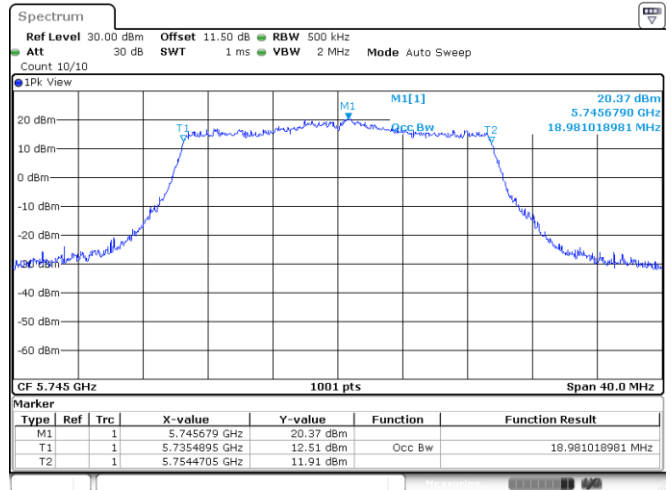

Channel 149