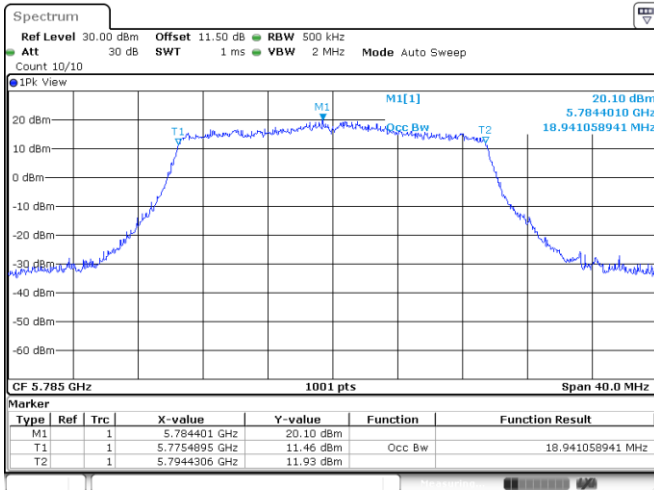

802.11ax HE20_OFDMA

Channel 157

Channel 165