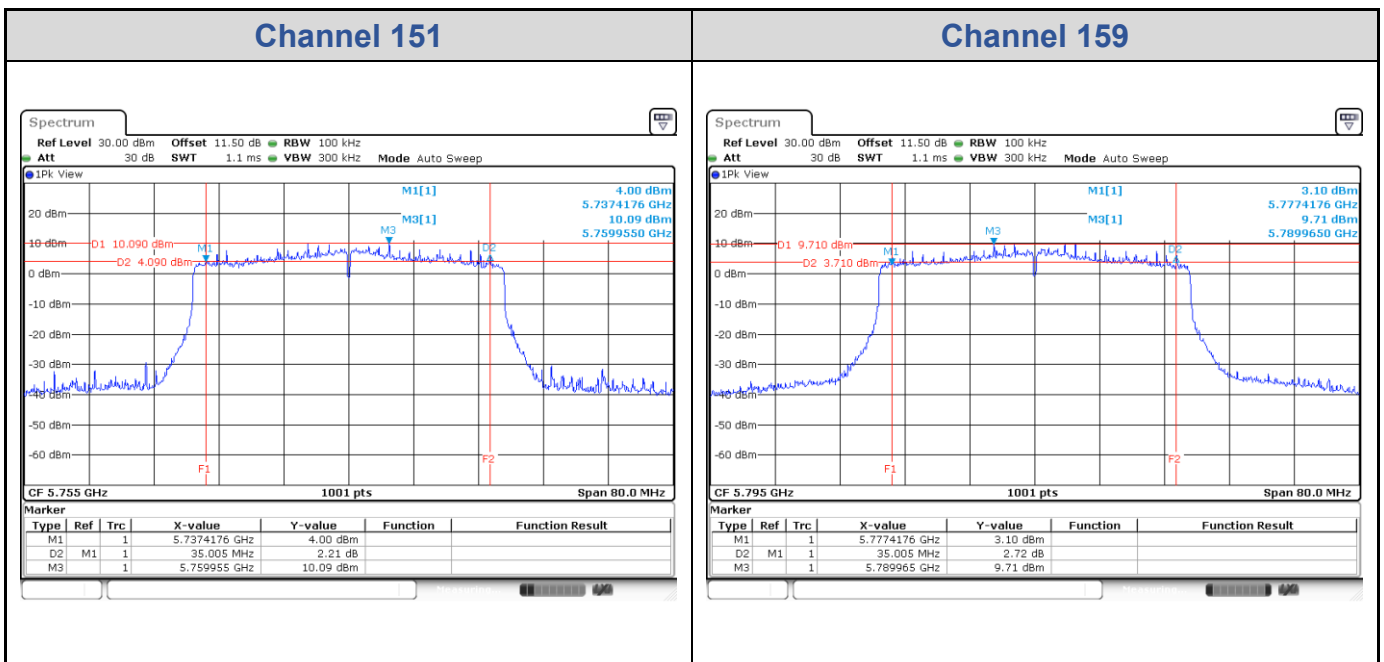

802.11ax HE40_OFDM

Band	Channel	Frequency (MHz)	6 dB Bandwidth (MHz)	
			Chain 0	Chain 1
U-NII-3	151	5755	35.01	35.01
	159	5795	35.01	33.81

<Chain 0>