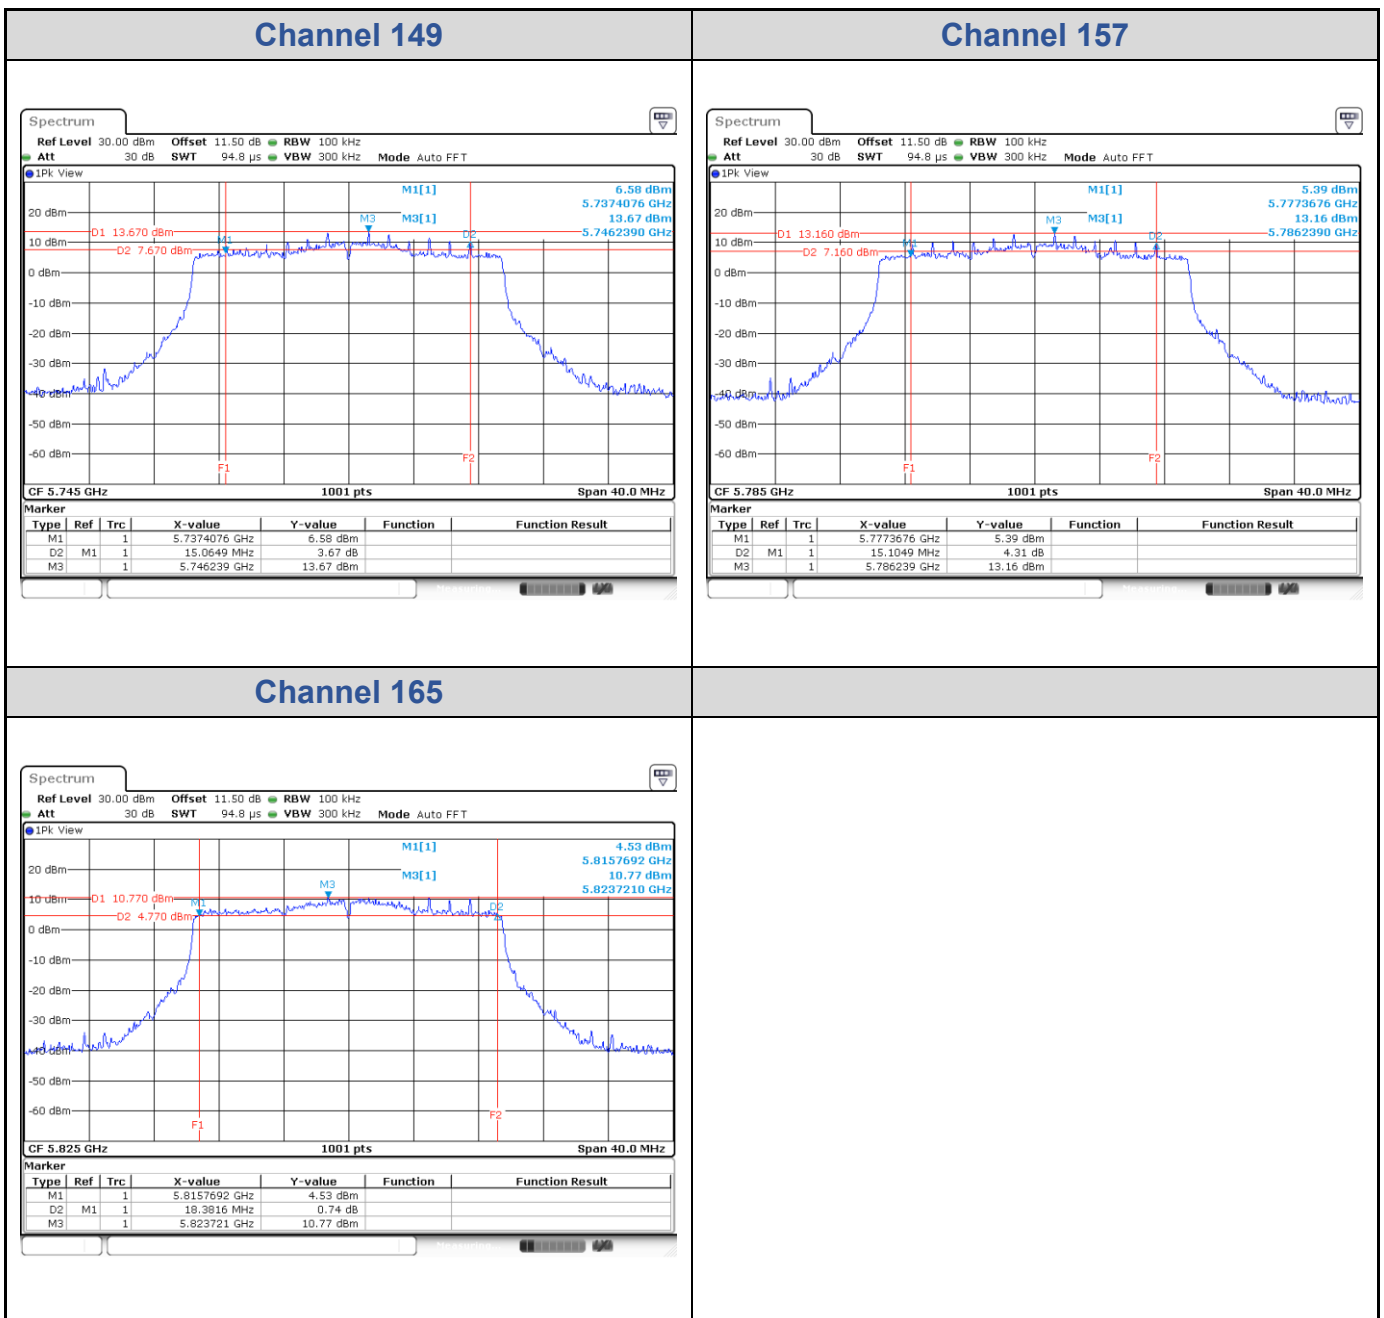

802.11ax HE20_OFDMA

Band	Channel	Frequency (MHz)	6 dB Bandwidth (MHz)	
			Chain 0	Chain 1
U-NII-3	149	5745	15.06	16.38
	157	5785	15.10	15.14
	165	5825	18.38	15.14

<Chain 0>