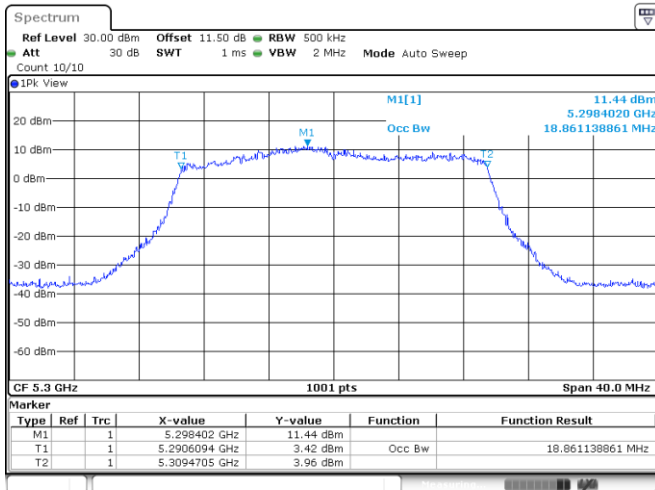

802.11ax HE20_OFDMA

Channel 48

Channel 52

Channel 60

Channel 64