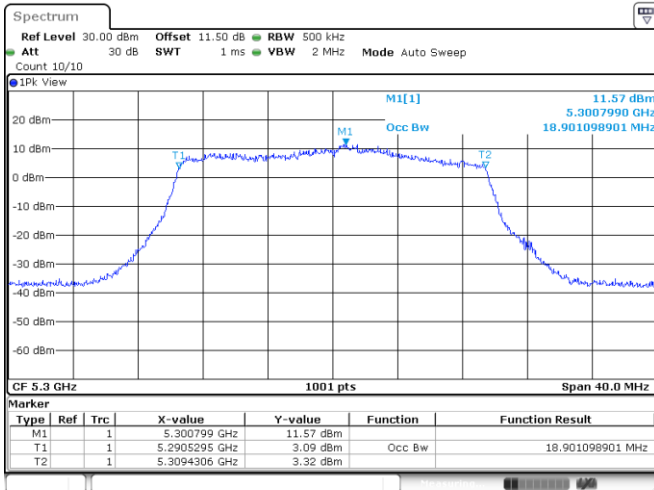

802.11ax HE20_OFDMA

Channel 60