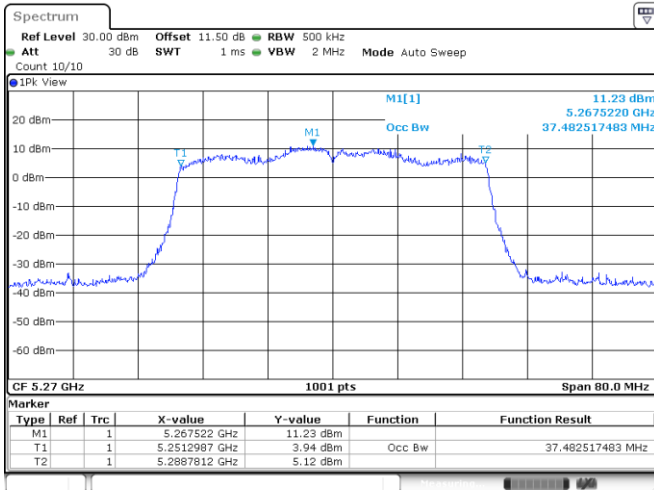

802.11ax HE40_OFDMA

Channel 54