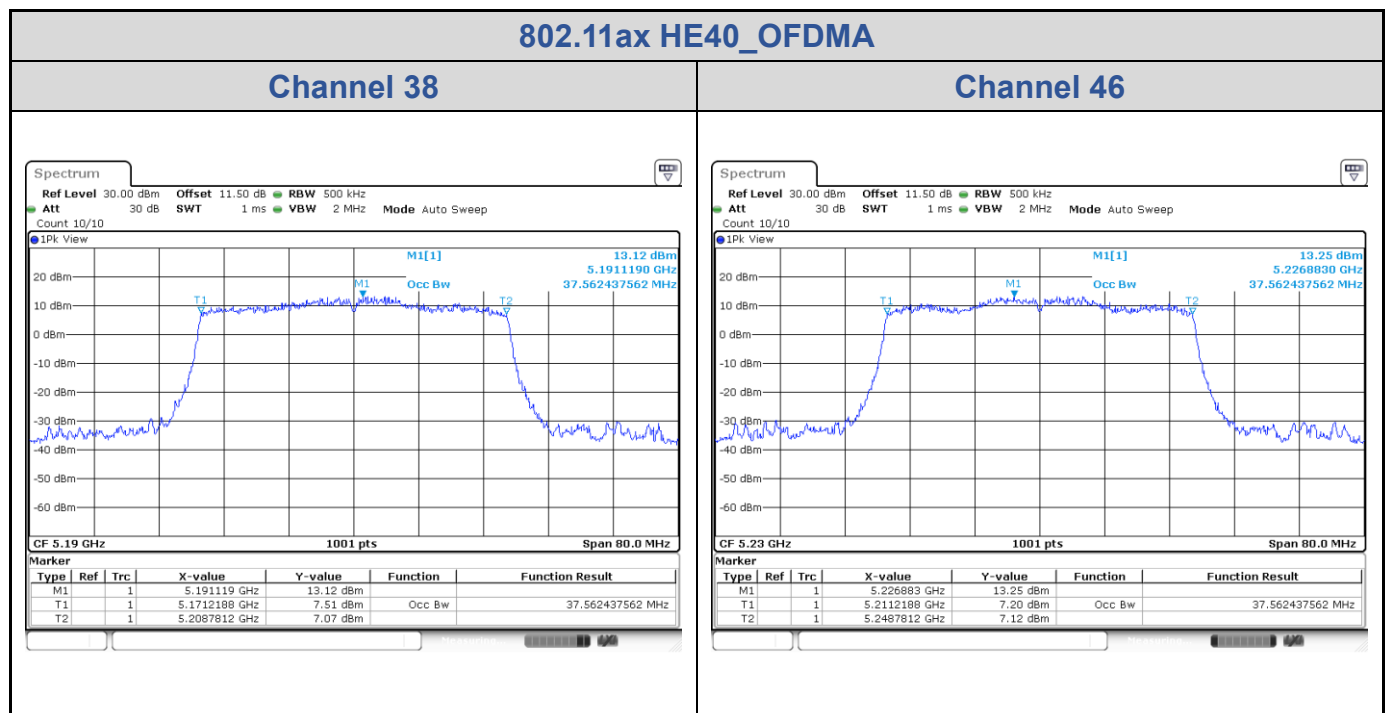

802.11ax HE40_OFDMA

Band	Channel	Frequency (MHz)	99% Bandwidth (MHz)	
			Chain 0	Chain 1
U-NII-1	38	5190	37.56	37.56
	46	5230	37.56	37.56
U-NII-2A	54	5270	37.48	37.56
	62	5310	37.40	37.48
U-NII-2C	102	5510	37.64	37.64
	110	5550	37.64	37.72
	134	5670	37.64	37.64
U-NII-3	151	5755	37.56	37.64
	159	5795	37.64	37.64

<Chain 0>