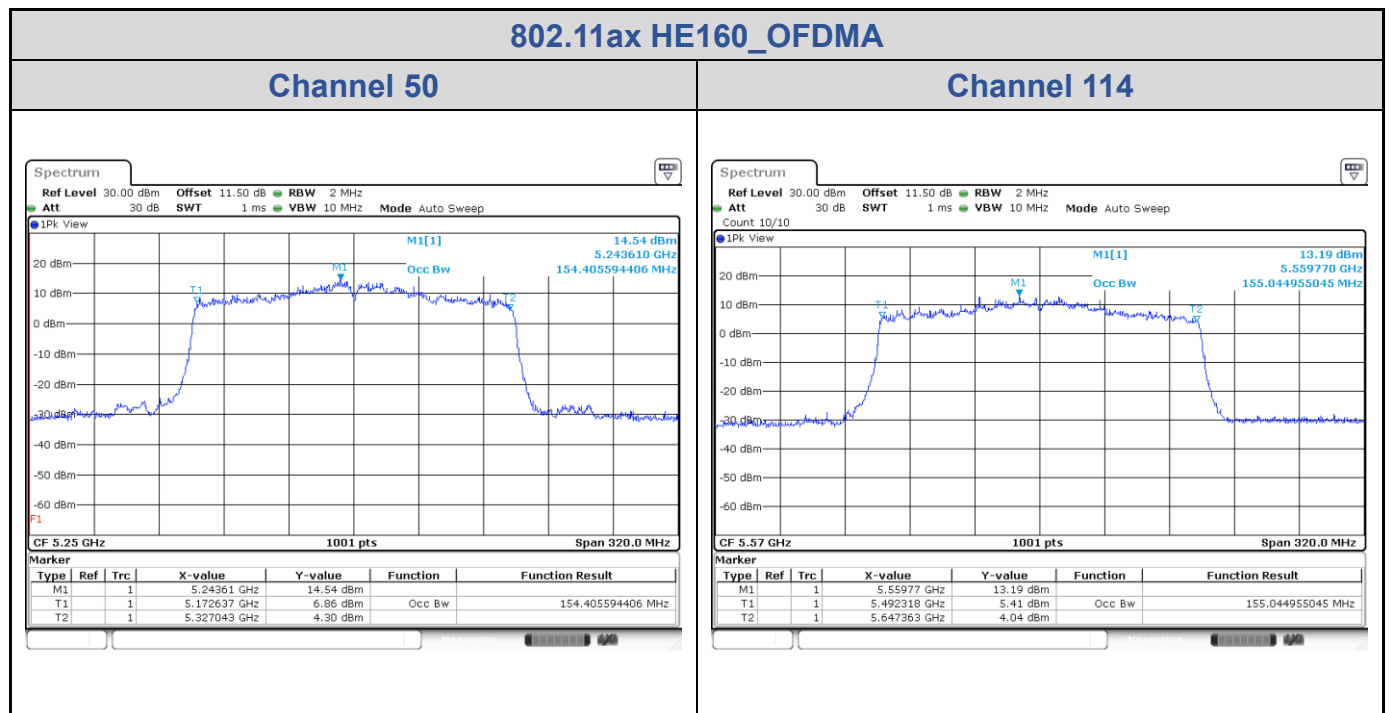

<Chain 1>

Test Result of 6 dB Bandwidth

802.11a

Band	Channel	Frequency (MHz)	6 dB Bandwidth (MHz)	
			Chain 0	Chain 1
U-NII-3	149	5745	15.10	15.10
	157	5785	15.10	15.10
	165	5825	15.10	15.10

<Chain 0>