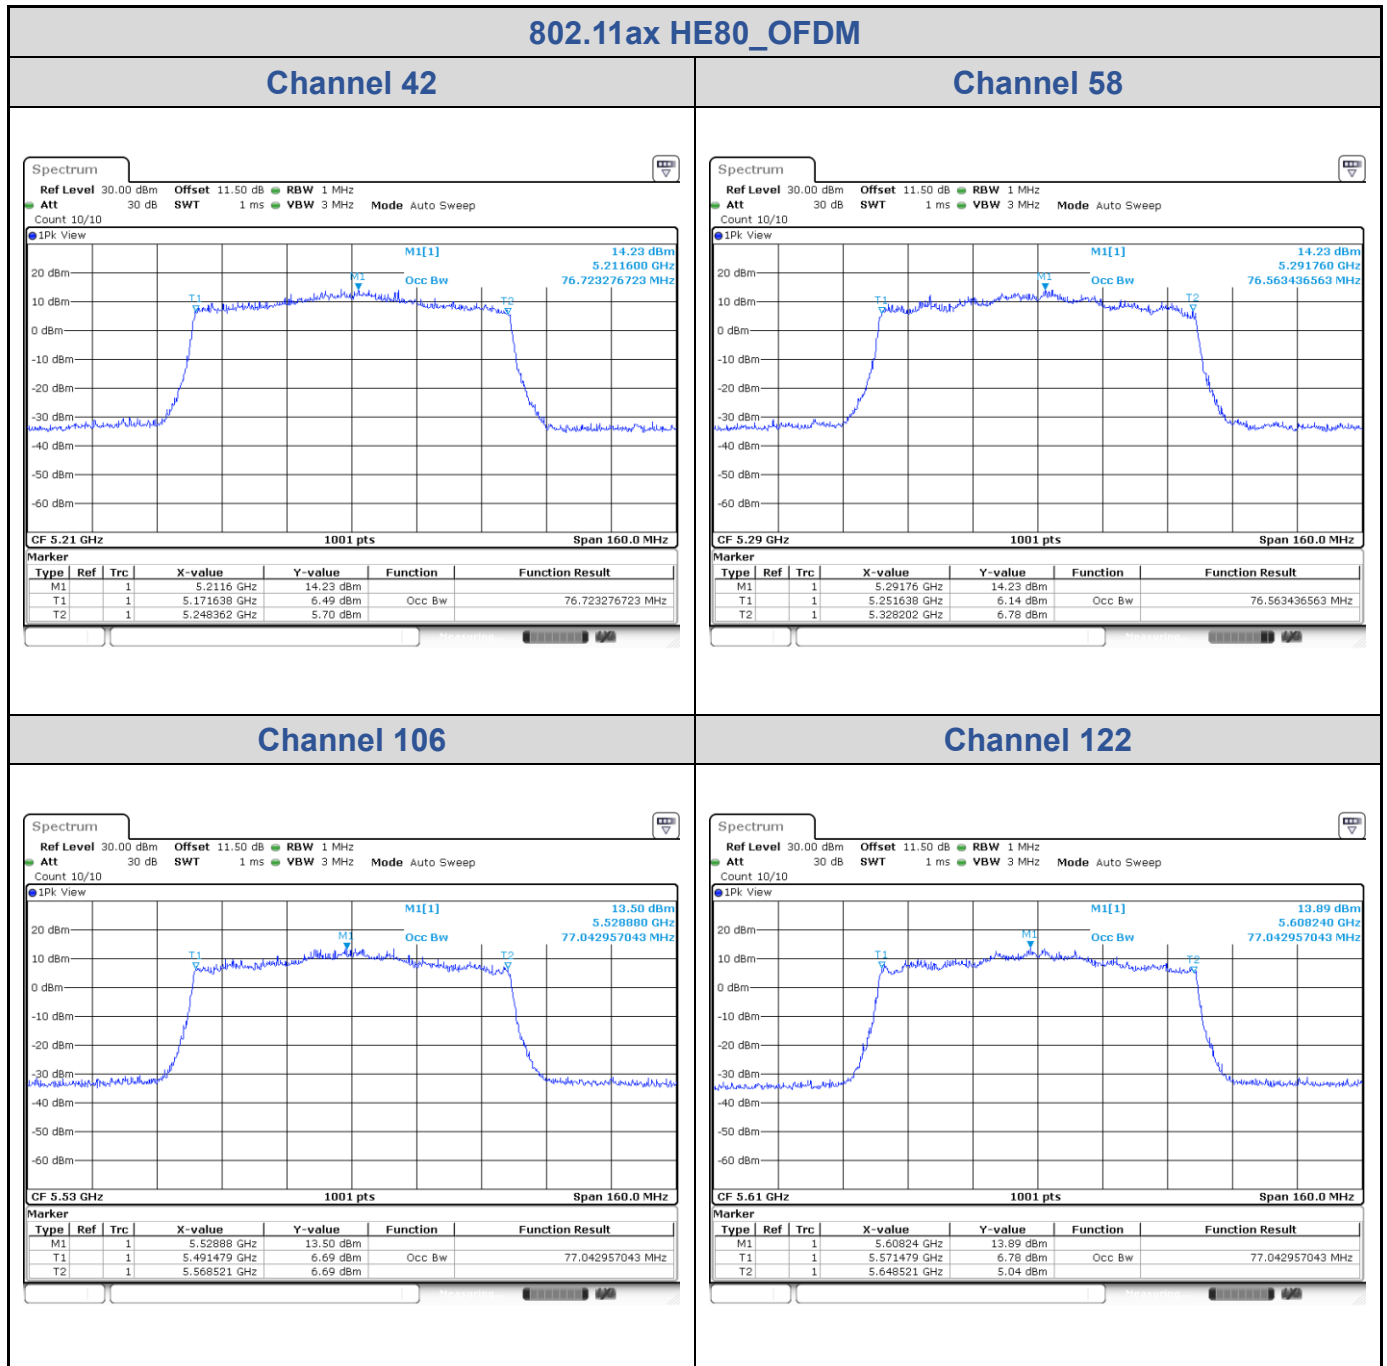

<Chain 1>

802.11ax HE160_OFDM

Band	Channel	Frequency (MHz)	99% Bandwidth (MHz)	
			Chain 0	Chain 1
U-NII-1	50	5250	77.36	77.36
U-NII-2A	50	5250	77.68	77.04
U-NII-2C	114	5570	155.04	155.04

<Chain 0>

<Chain 1>