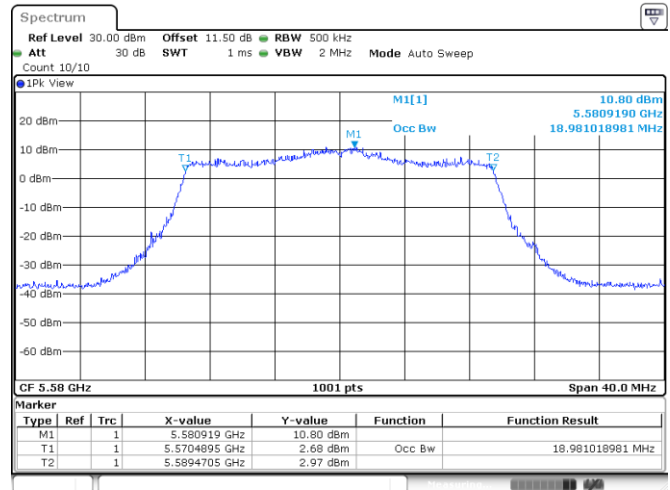

Channel 116