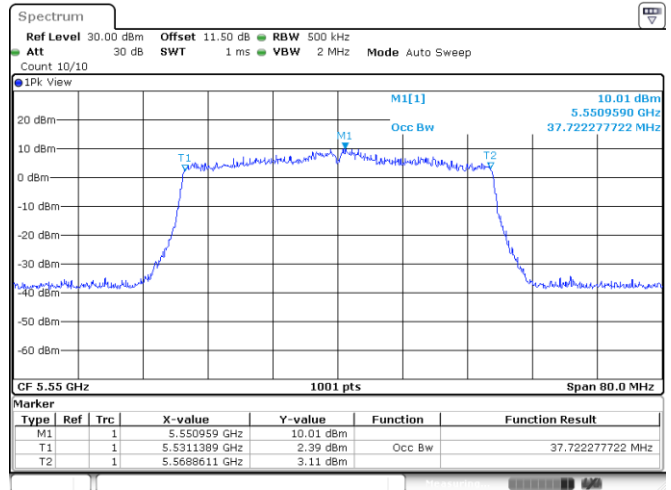

Channel 110