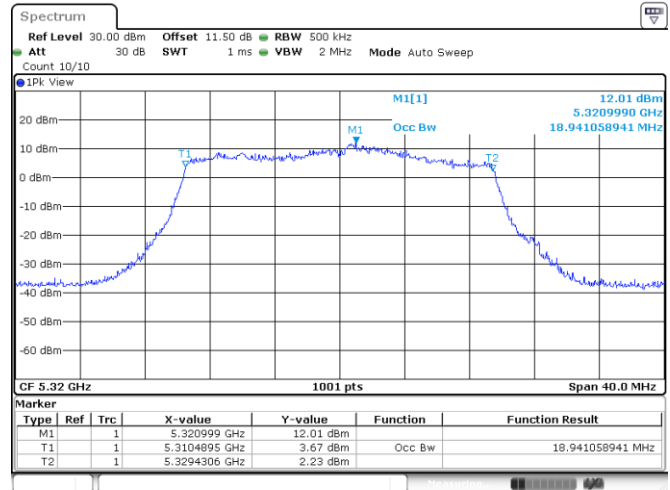

802.11ax HE20_OFDMA

Channel 60

Channel 64

Channel 100

Channel 116