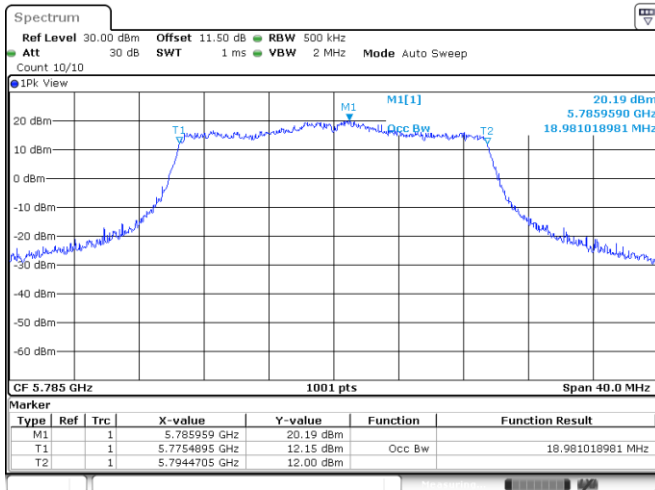

Channel 157