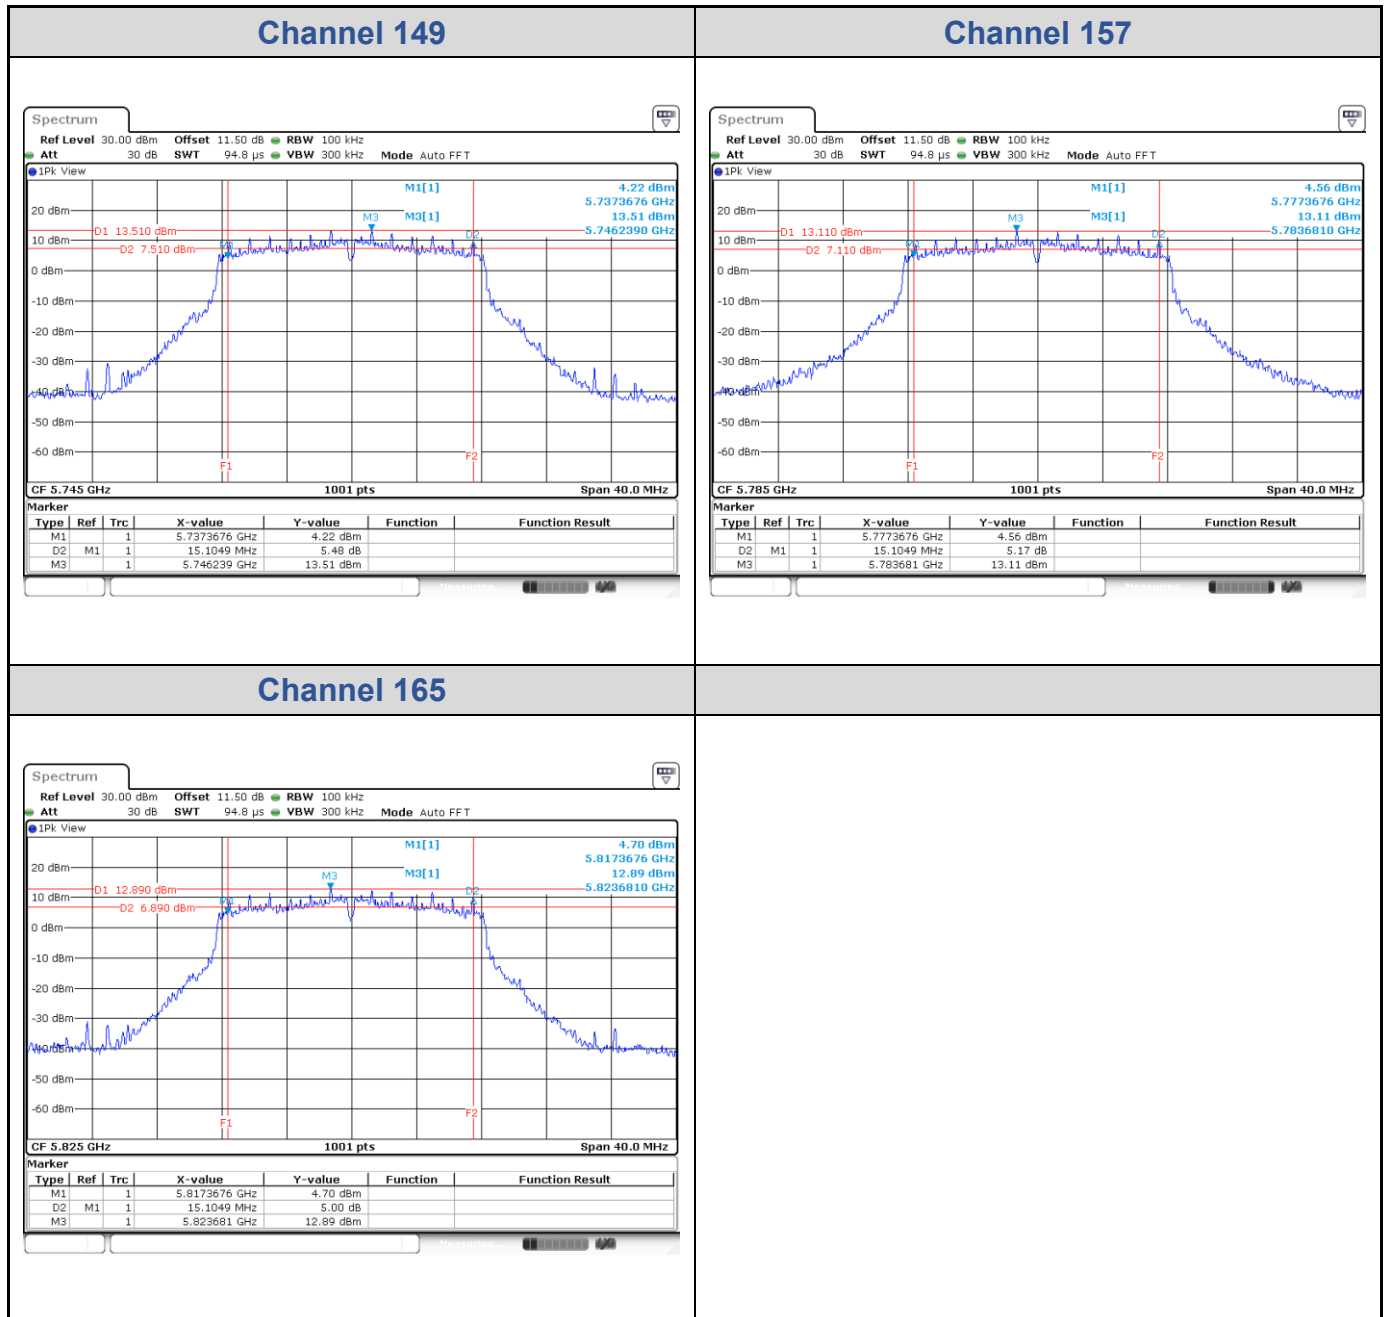

<Chain 1>

802.11ax HE20_OFDM

Band	Channel	Frequency (MHz)	6 dB Bandwidth (MHz)	
			Chain 0	Chain 1
U-NII-3	149	5745	18.54	18.46
	157	5785	15.06	18.50
	165	5825	18.78	16.62

<Chain 0>