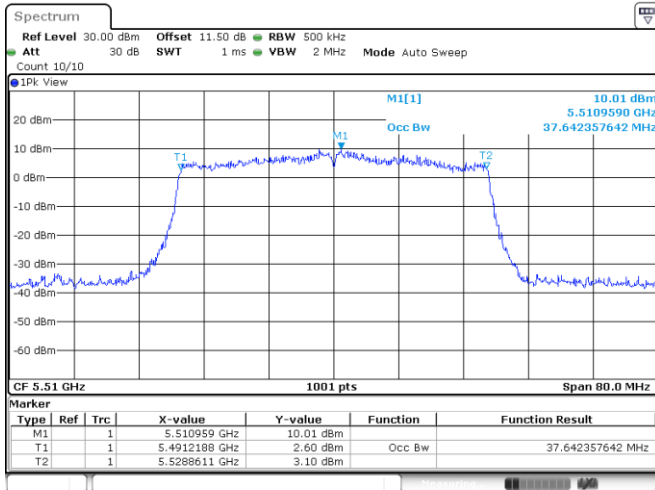

802.11ax HE40_OFDMA

Channel 102