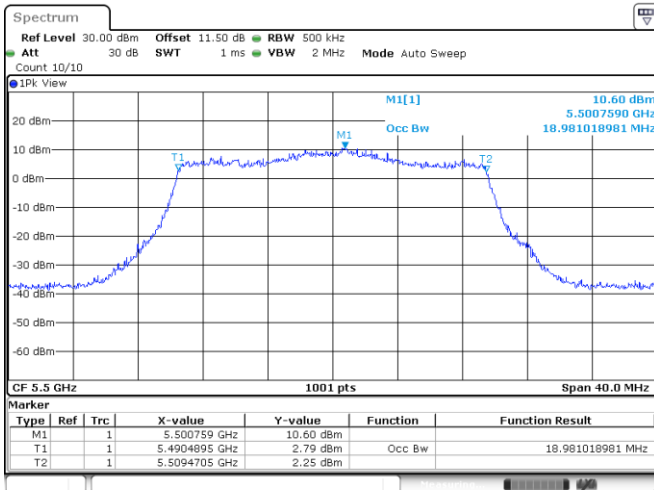

Channel 100