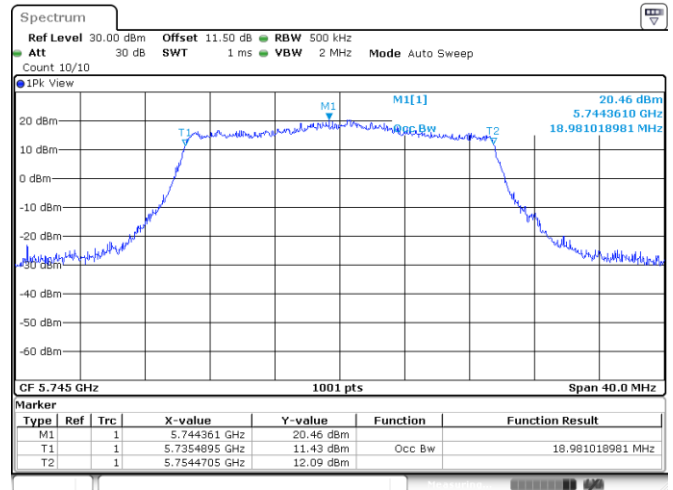

Channel 149