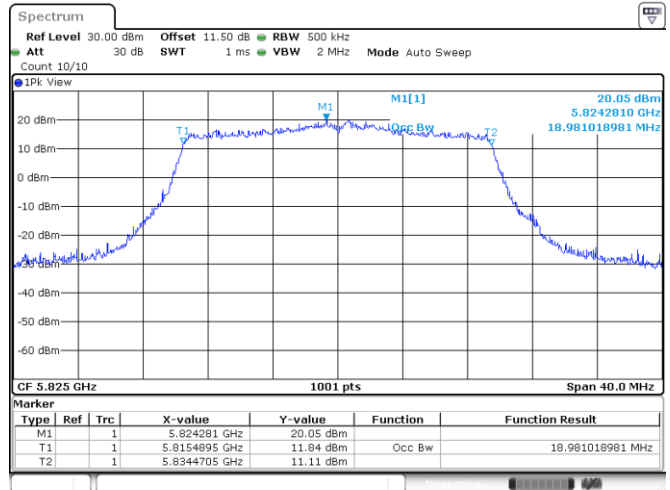

802.11ax HE20_OFDMA

Channel 157

Channel 165