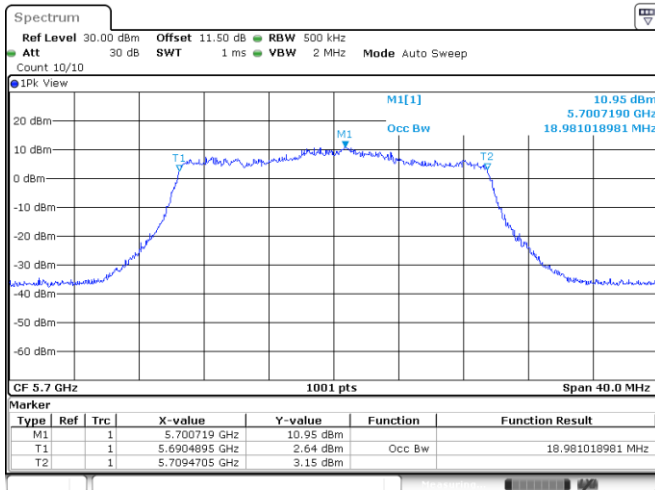

Channel 140