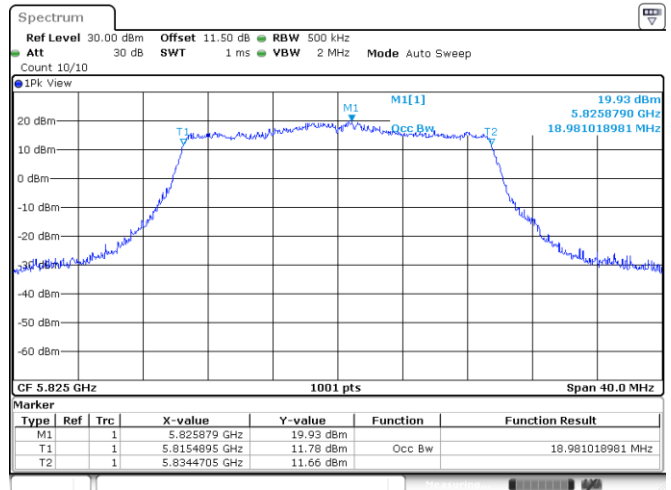

Channel 165