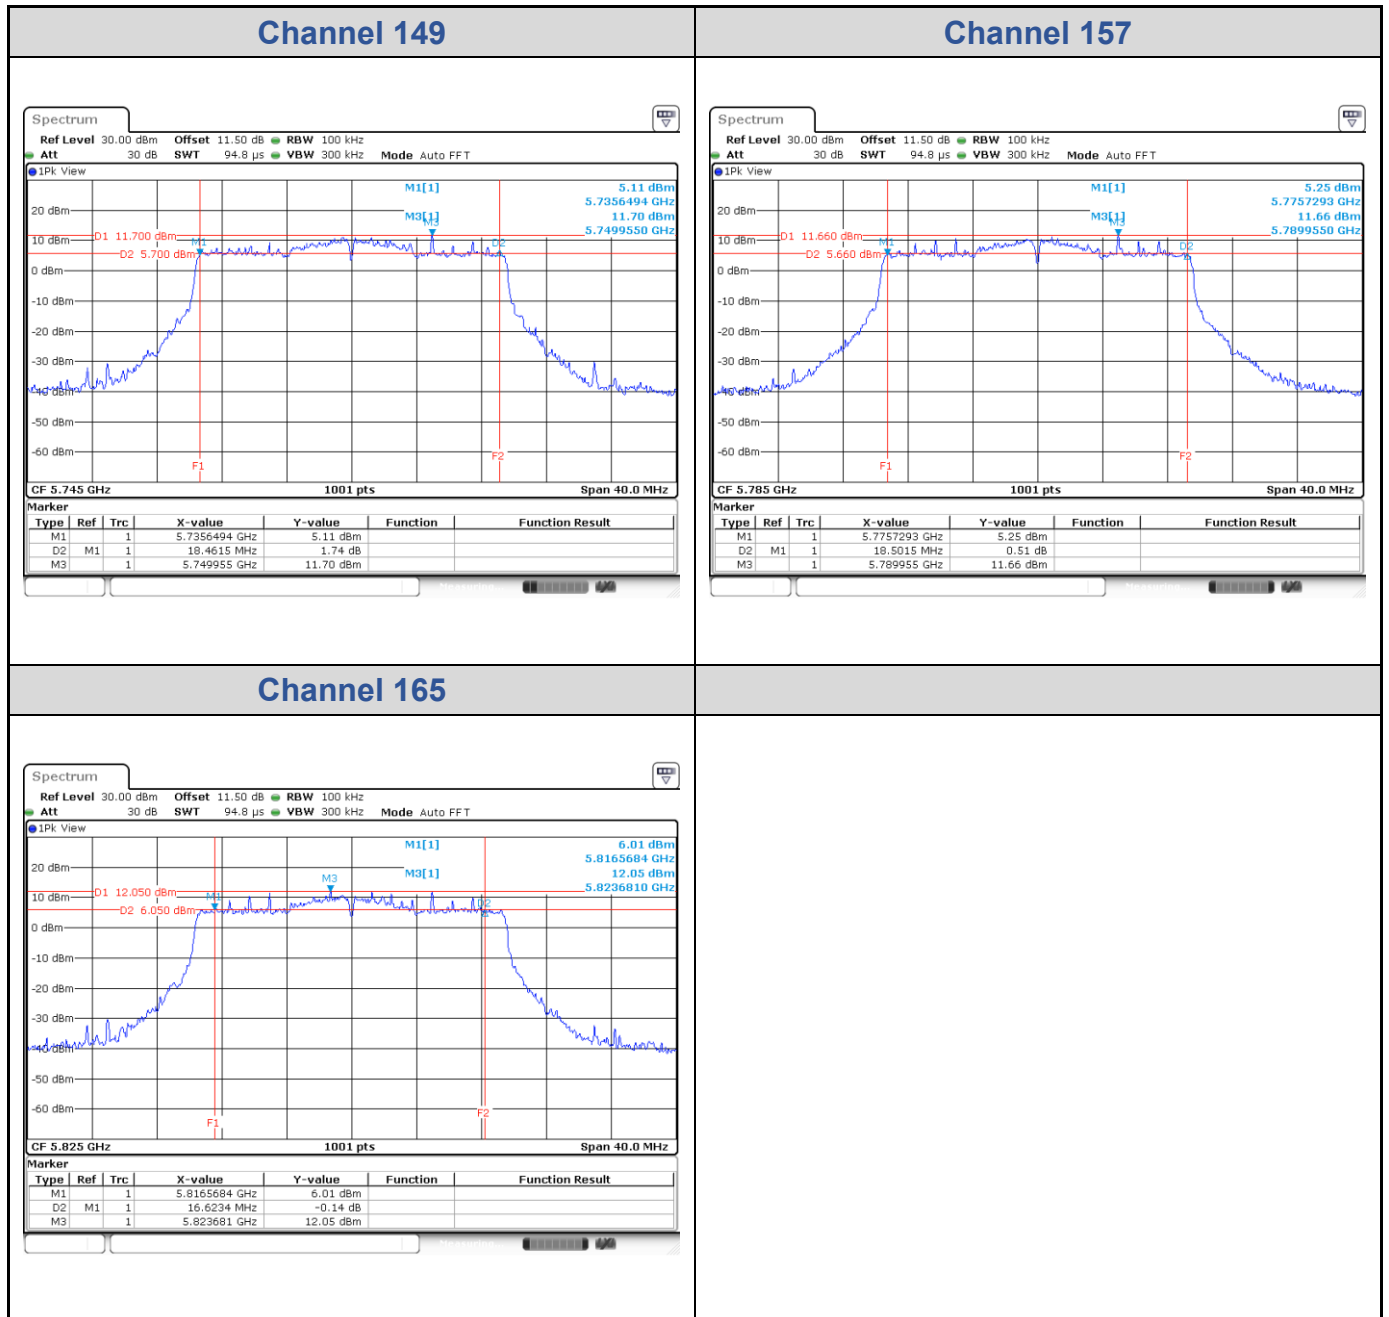

<Chain 1>

802.11ax HE40_OFDM

Band	Channel	Frequency (MHz)	6 dB Bandwidth (MHz)	
			Chain 0	Chain 1
U-NII-3	151	5755	35.01	35.01
	159	5795	35.01	33.81

<Chain 0>