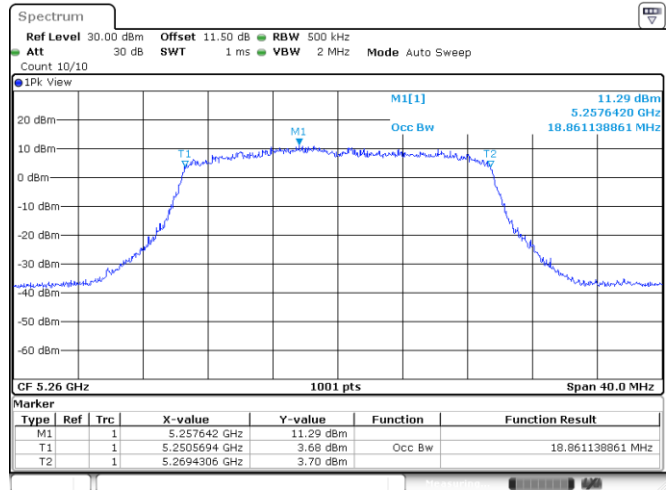

802.11ax HE20_OFDMA

Channel 48

Channel 52

Channel 60

Channel 64