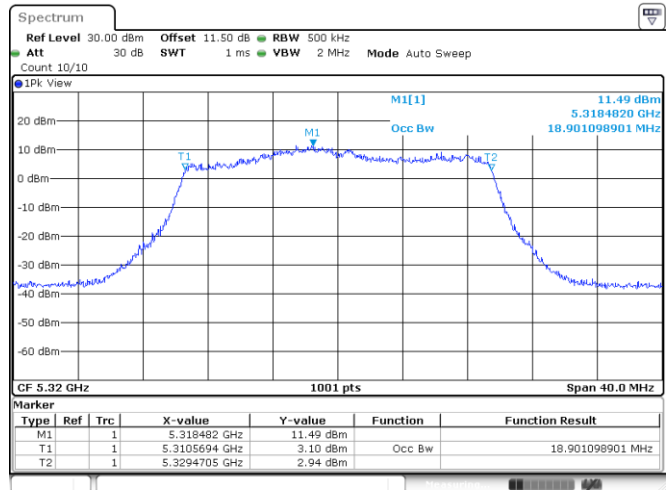

802.11ax HE20_OFDMA

Channel 48

Channel 52

Channel 60

Channel 64