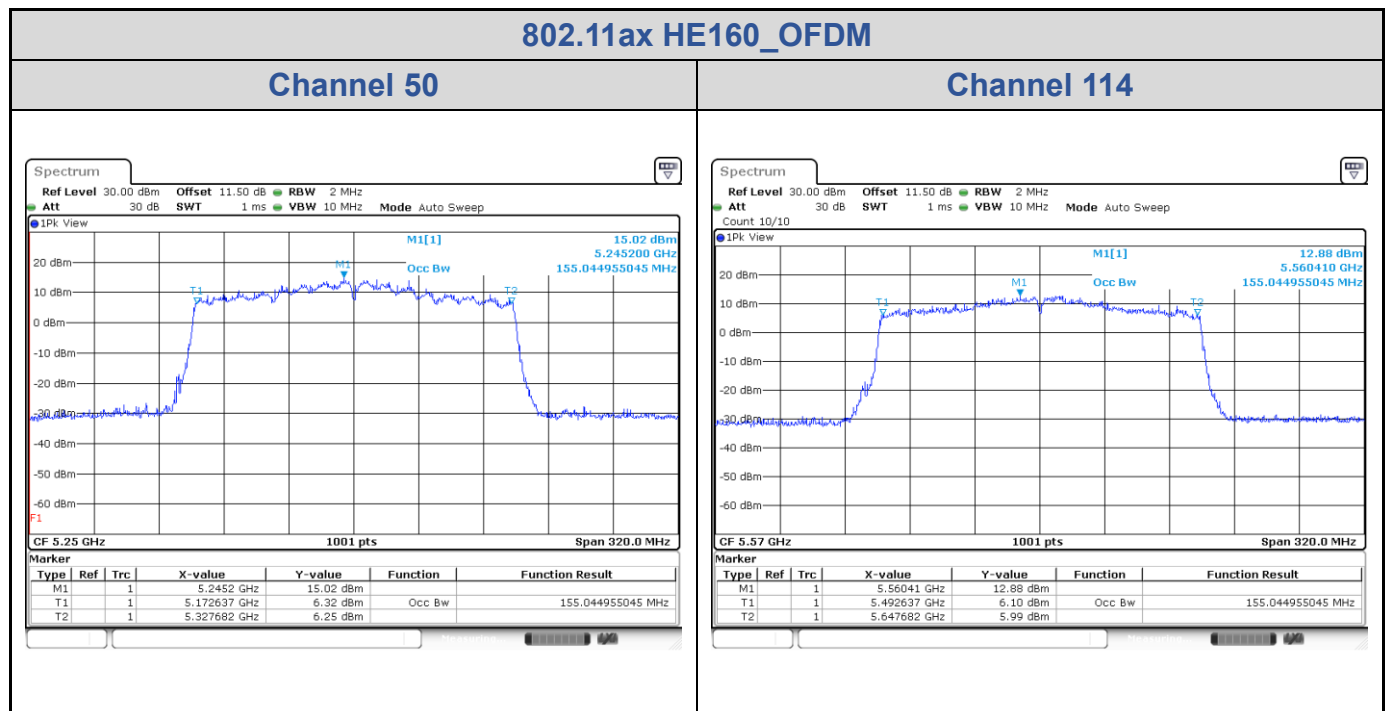

<Chain 1>

802.11ax HE160_OFDM

Band	Channel	Frequency (MHz)	99% Bandwidth (MHz)	
			Chain 0	Chain 1
U-NII-1	50	5250	77.36	77.36
U-NII-2A	50	5250	77.68	77.04
U-NII-2C	114	5570	155.04	155.04

<Chain 0>

<Chain 1>