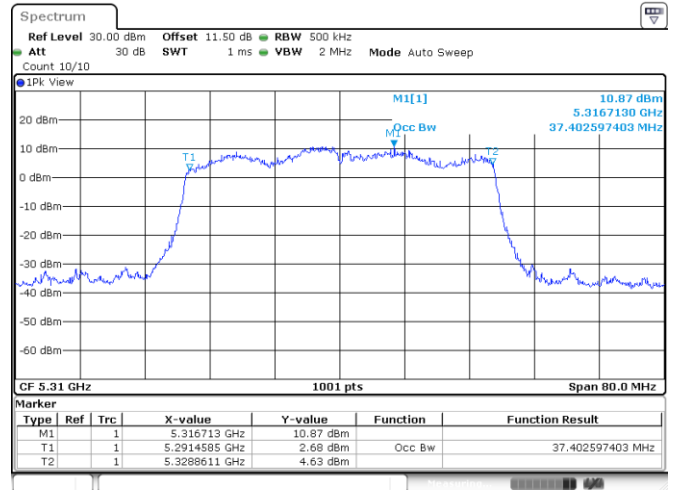

802.11ax HE40_OFDMA

Channel 54

Channel 62

Channel 102

Channel 110