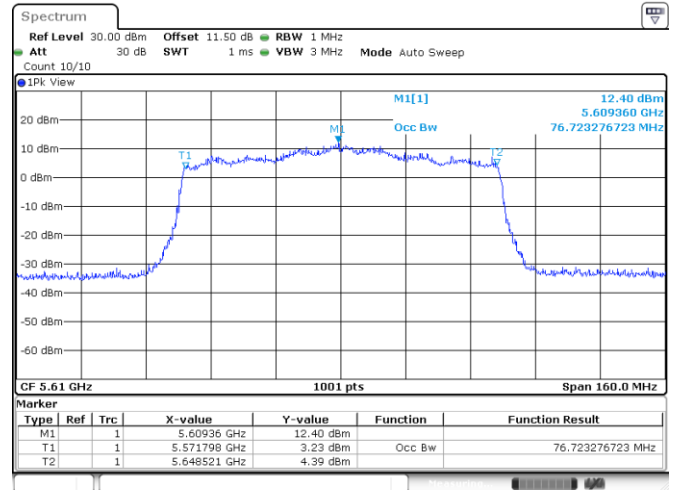

<Chain 1>

802.11ax HE40_OFDMA
Channel 102

Channel 110

Channel 134

Channel 151

802.11ax HE80_OFDMA

Band	Channel	Frequency (MHz)	99% Bandwidth (MHz)	
			Chain 0	Chain 1
U-NII-1	42	5210	76.56	76.56
U-NII-2A	58	5290	76.88	76.56
U-NII-2C	106	5530	76.88	76.88
	122	5610	76.72	76.72
U-NII-3	155	5775	76.72	76.72

<Chain 0>

802.11ax HE80_OFDMA
Channel 106

Channel 122

Channel 155

<Chain 1>

802.11ax HE80_OFDMA

Channel 155

802.11ax HE160_OFDMA