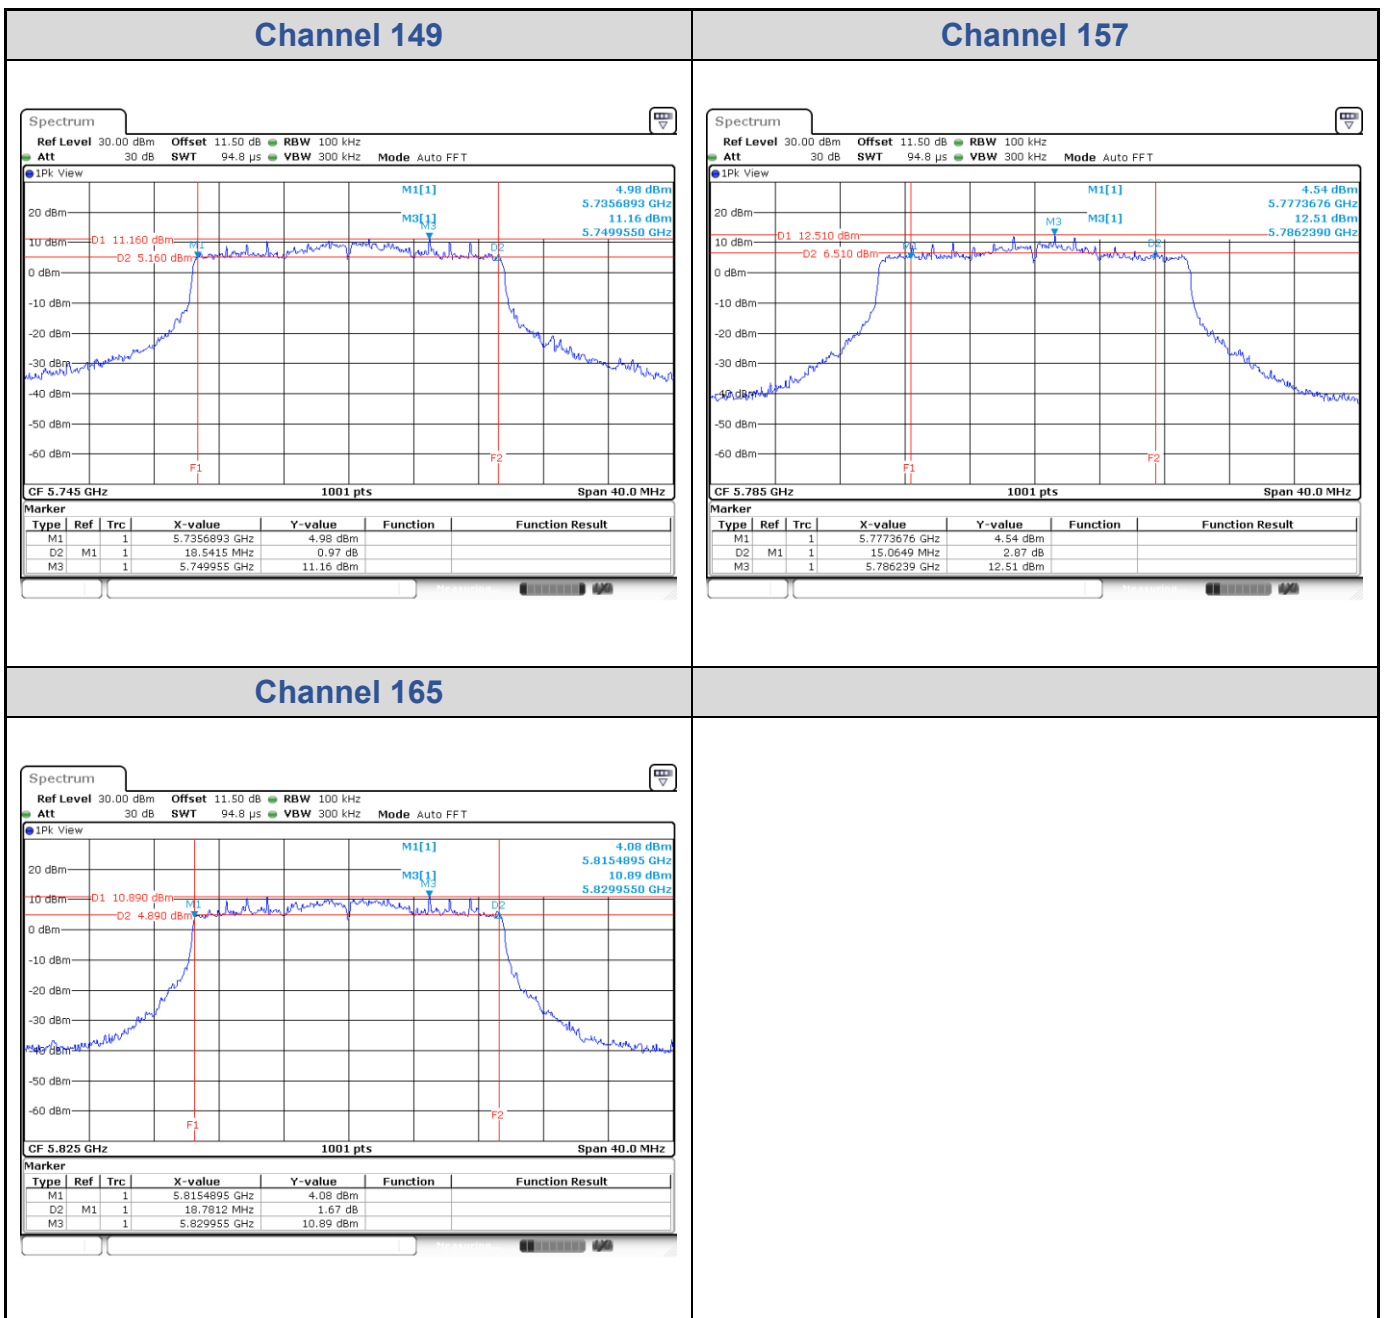

802.11ax HE20_OFDM

Band	Channel	Frequency (MHz)	6 dB Bandwidth (MHz)	
			Chain 0	Chain 1
U-NII-3	149	5745	18.54	18.46
	157	5785	15.06	18.50
	165	5825	18.78	16.62

<Chain 0>