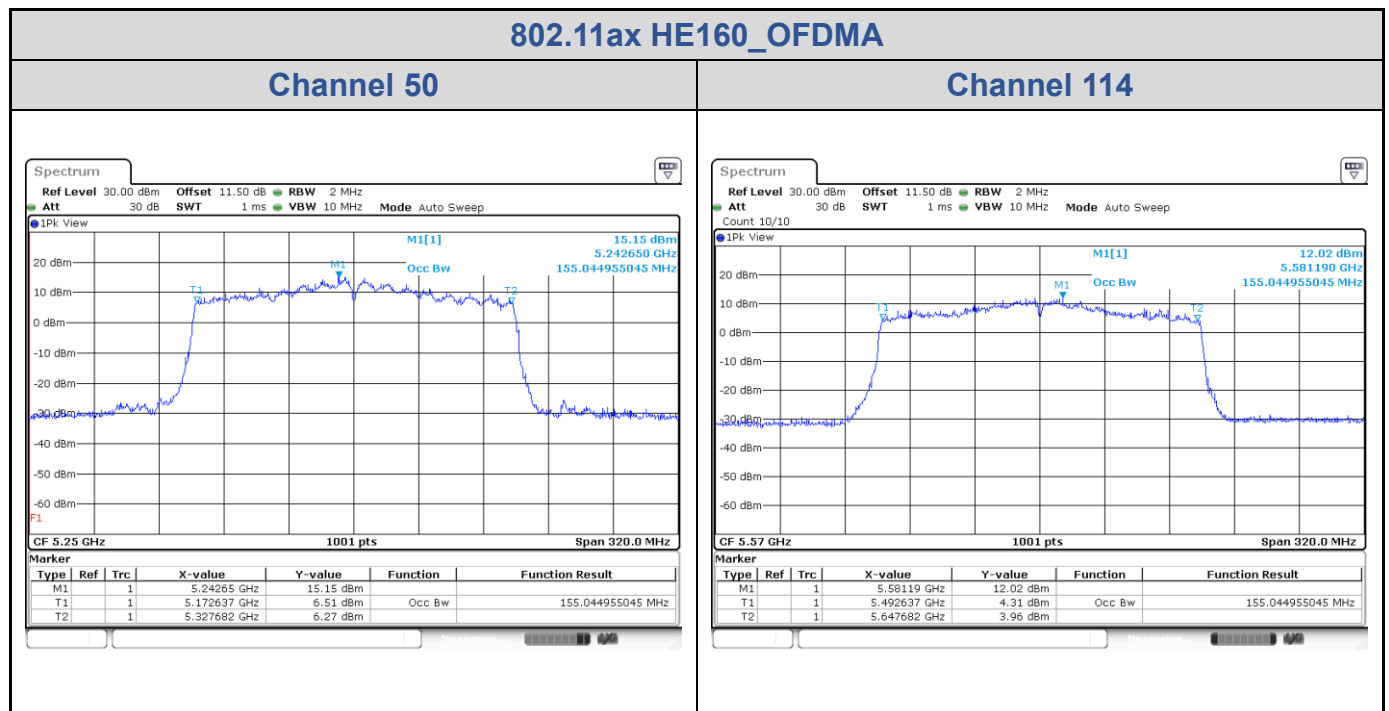

802.11ax HE160_OFDMA

Band	Channel	Frequency (MHz)	99% Bandwidth (MHz)	
			Chain 0	Chain 1
U-NII-1	50	5250	77.36	77.36
U-NII-2A	50	5250	77.68	77.04
U-NII-2C	114	5570	155.04	155.04

<Chain 0>