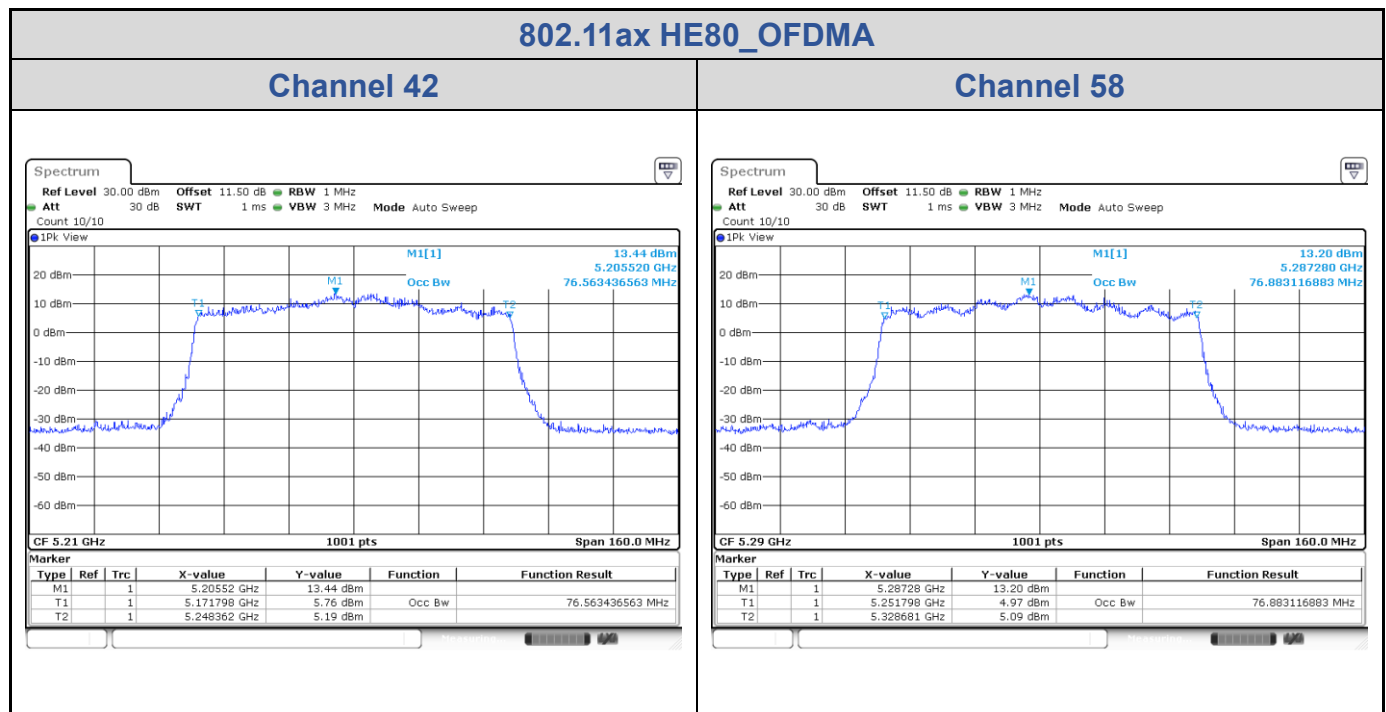

<Chain 1>

802.11ax HE40_OFDMA
Channel 102

Channel 110

Channel 134

Channel 151

802.11ax HE80_OFDMA

Band	Channel	Frequency (MHz)	99% Bandwidth (MHz)	
			Chain 0	Chain 1
U-NII-1	42	5210	76.56	76.56
U-NII-2A	58	5290	76.88	76.56
U-NII-2C	106	5530	76.88	76.88
	122	5610	76.72	76.72
U-NII-3	155	5775	76.72	76.72

<Chain 0>

802.11ax HE80_OFDMA
Channel 106

Channel 122

Channel 155

<Chain 1>

802.11ax HE80_OFDMA

Channel 155

802.11ax HE160_OFDMA