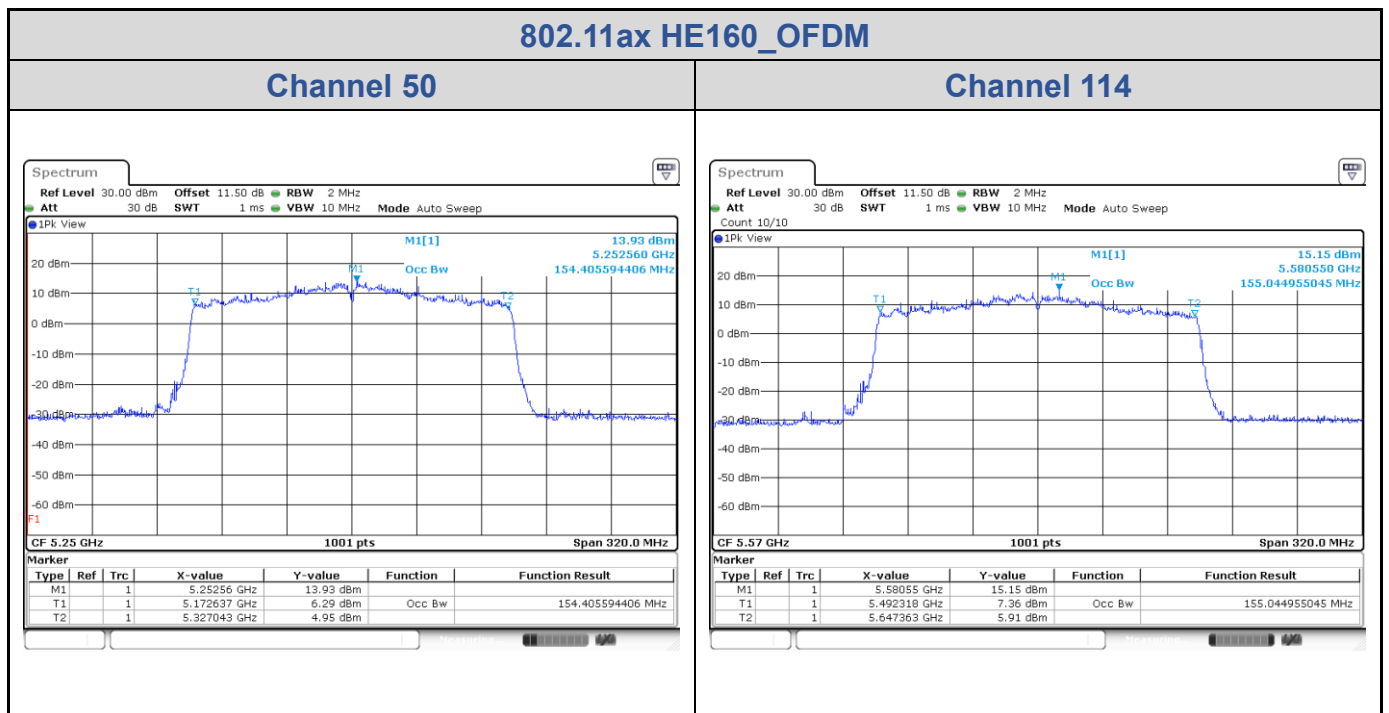

<Chain 1>

802.11ax HE160_OFDM

Band	Channel	Frequency (MHz)	99% Bandwidth (MHz)	
			Chain 0	Chain 1
U-NII-1	50	5250	77.36	77.36
U-NII-2A	50	5250	77.68	77.04
U-NII-2C	114	5570	155.04	155.04

<Chain 0>

<Chain 1>