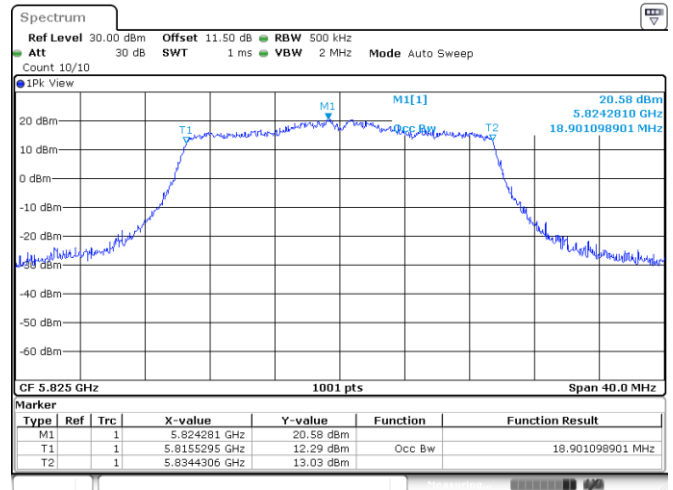

Channel 165