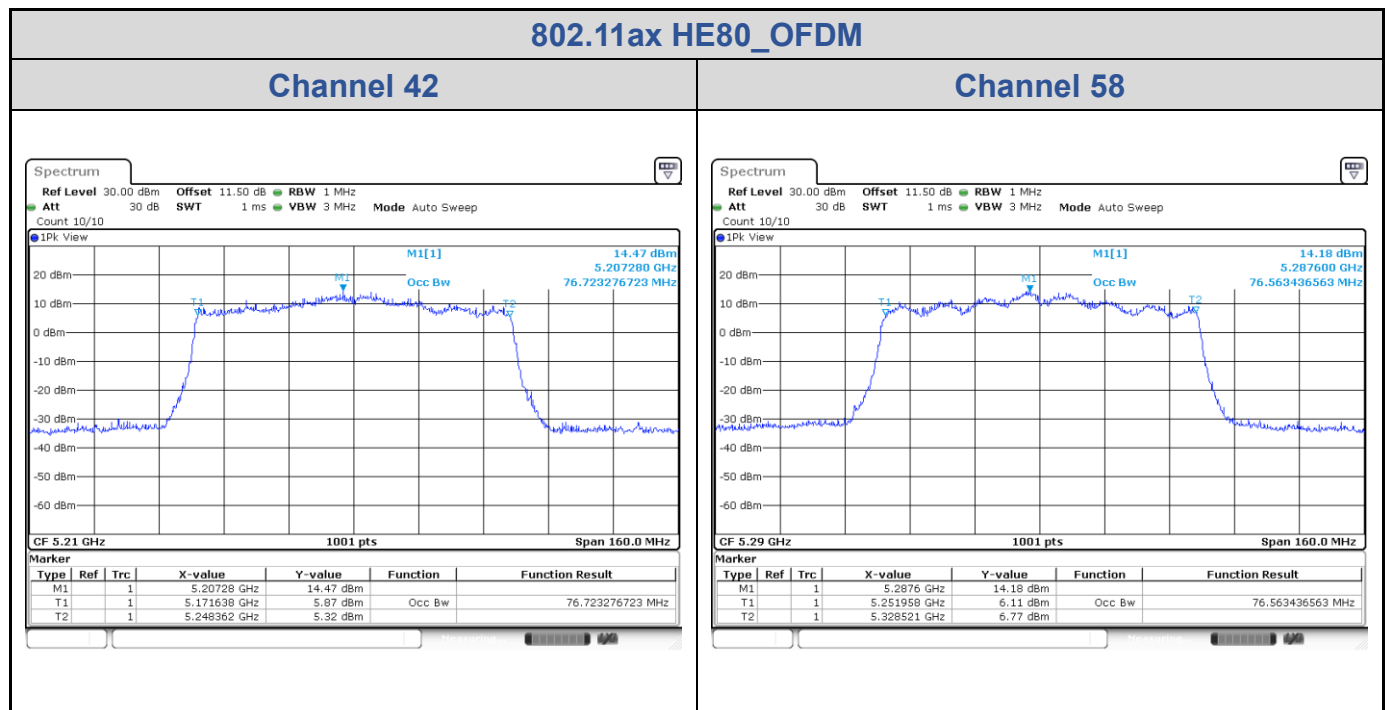

<Chain 1>

802.11ax HE40_OFDM
Channel 102

Channel 110

Channel 134

Channel 151

802.11ax HE80_OFDM

Band	Channel	Frequency (MHz)	99% Bandwidth (MHz)	
			Chain 0	Chain 1
U-NII-1	42	5210	76.72	76.72
U-NII-2A	58	5290	76.56	76.56
U-NII-2C	106	5530	76.88	77.04
	122	5610	76.88	77.04
U-NII-3	155	5775	76.56	76.88

<Chain 0>

802.11ax HE80_OFDM
Channel 106

Channel 122

Channel 155
