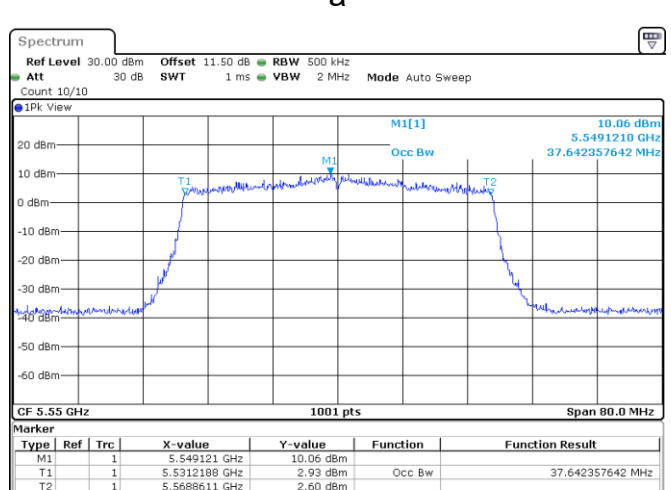

Channel 110