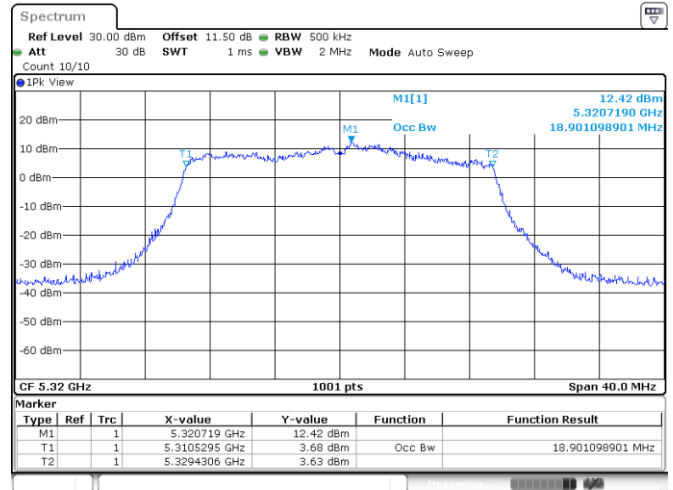

802.11ax HE20_OFDM

Channel 60

Channel 64

Channel 100

Channel 116