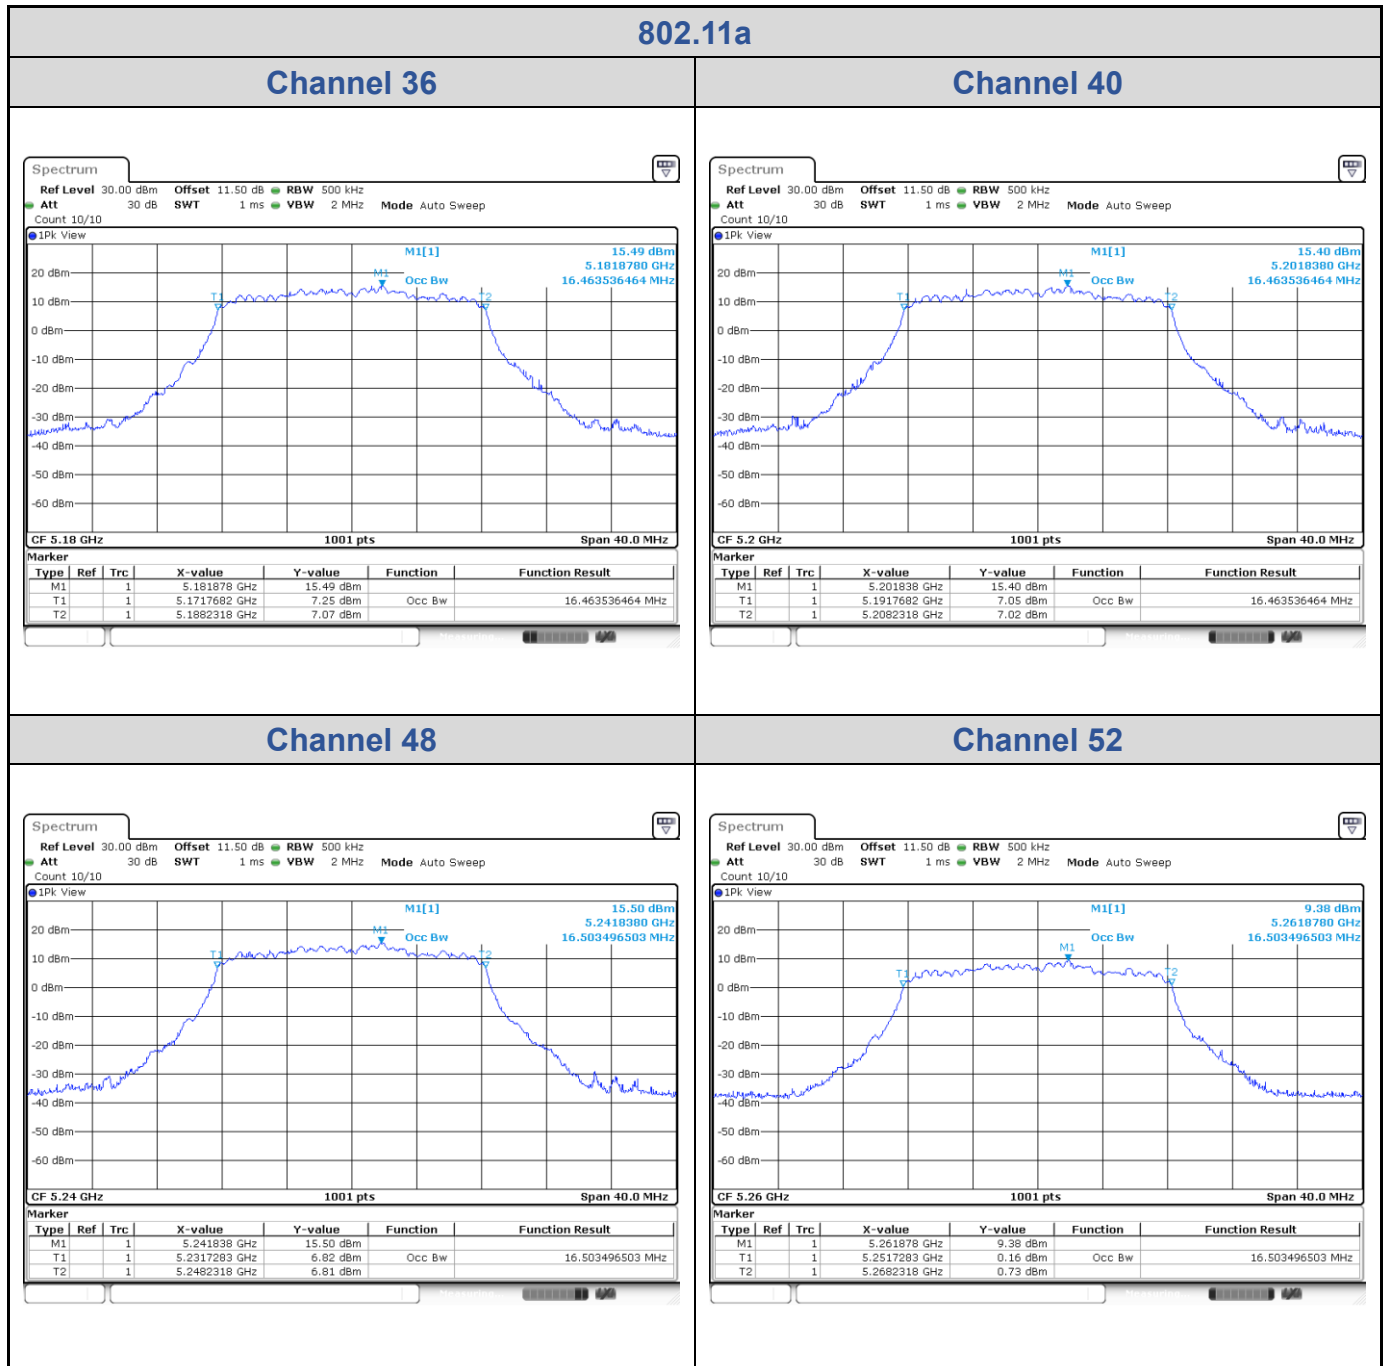

Channel 149

802.11a

Channel 157

Channel 165

<Chain 1>

802.11a
Channel 60

Channel 64

Channel 100