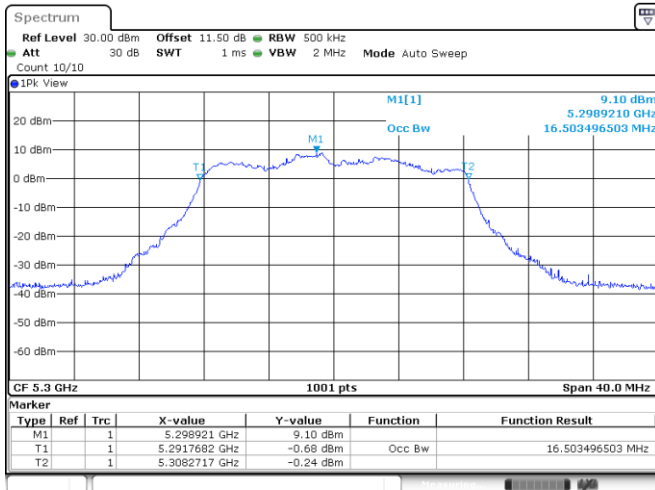

802.11a

Channel 48

Channel 52

Channel 60

Channel 64