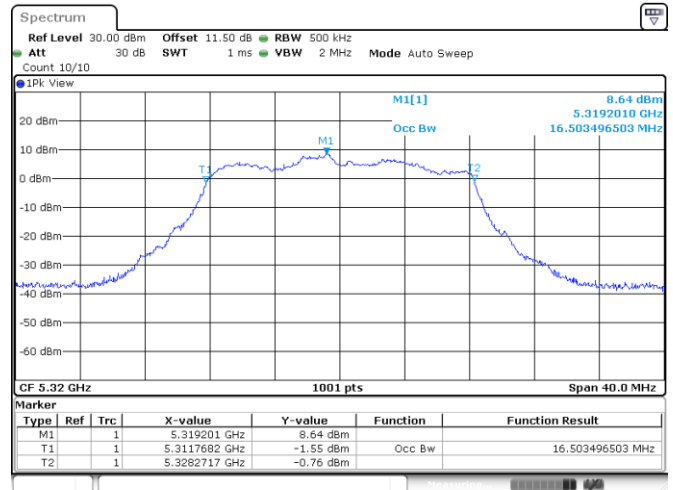

802.11a

Channel 48

Channel 52

Channel 60

Channel 64