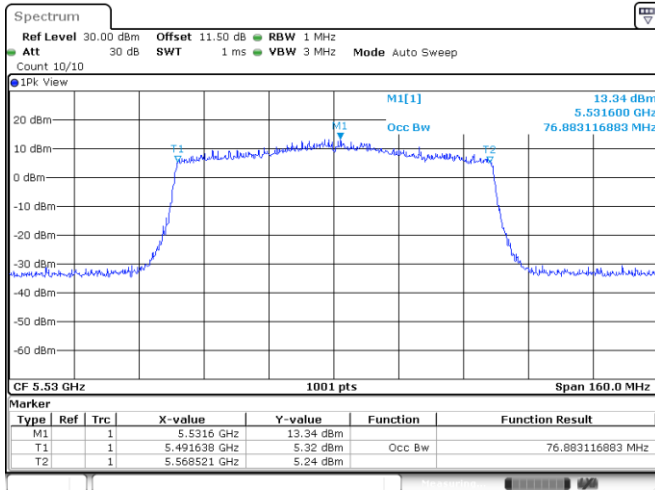

802.11ax HE80_OFDM

Channel 106