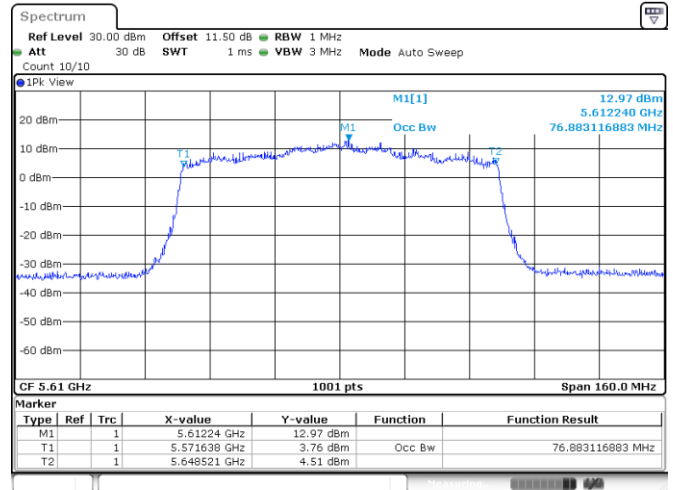

Channel 122