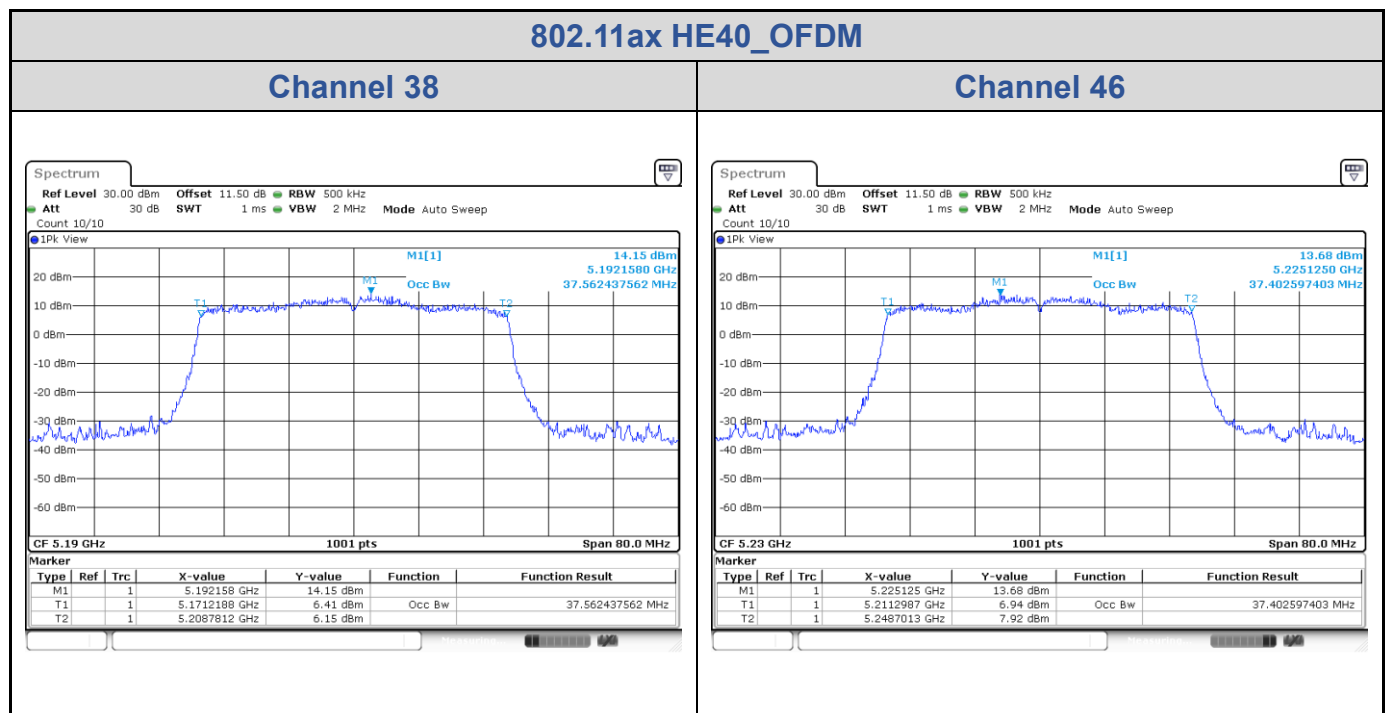

802.11ax HE40_OFDM

Band	Channel	Frequency (MHz)	99% Bandwidth (MHz)	
			Chain 0	Chain 1
U-NII-1	38	5190	37.56	37.56
	46	5230	37.40	37.56
U-NII-2A	54	5270	37.40	37.48
	62	5310	37.48	37.56
U-NII-2C	102	5510	37.56	37.72
	110	5550	37.64	37.72
	134	5670	37.72	37.56
U-NII-3	151	5755	37.56	37.56
	159	5795	37.56	37.64

<Chain 0>