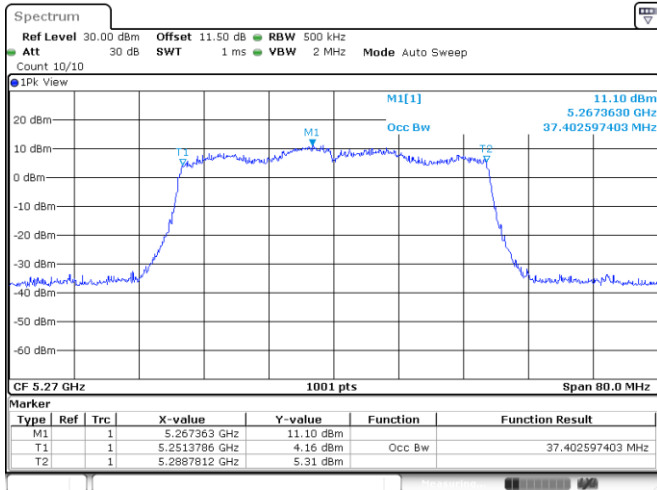

802.11ax HE40_OFDM

Channel 54