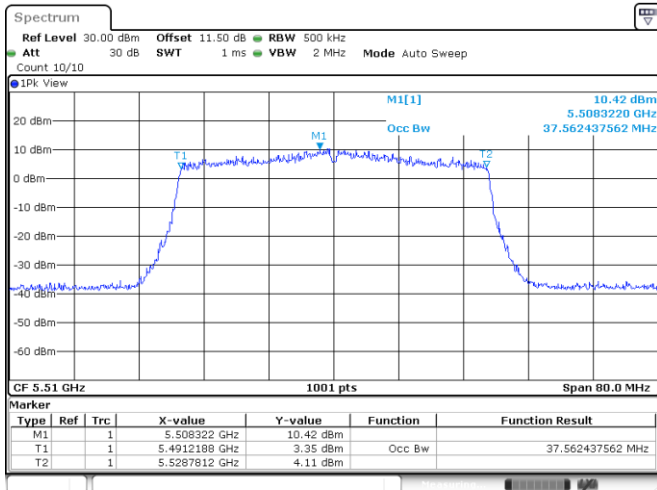

Channel 102