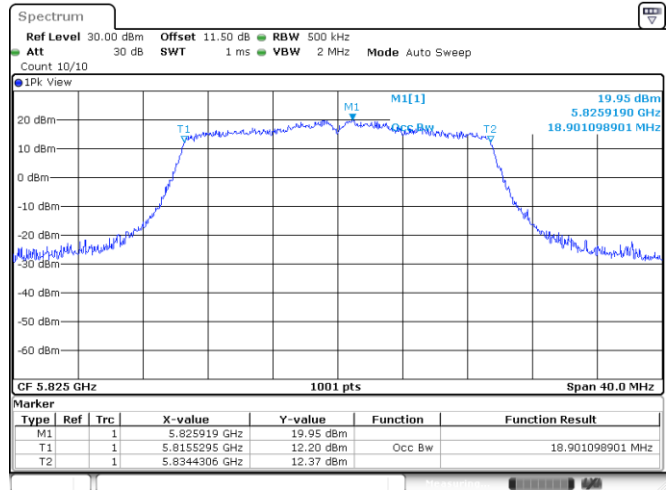

802.11ax HE20_OFDM

Channel 157

Channel 165