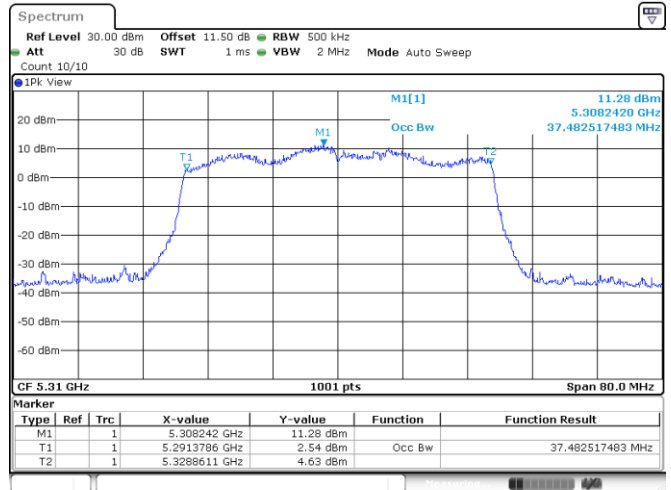

802.11ax HE40_OFDM

Channel 54

Channel 62

Channel 102

Channel 110