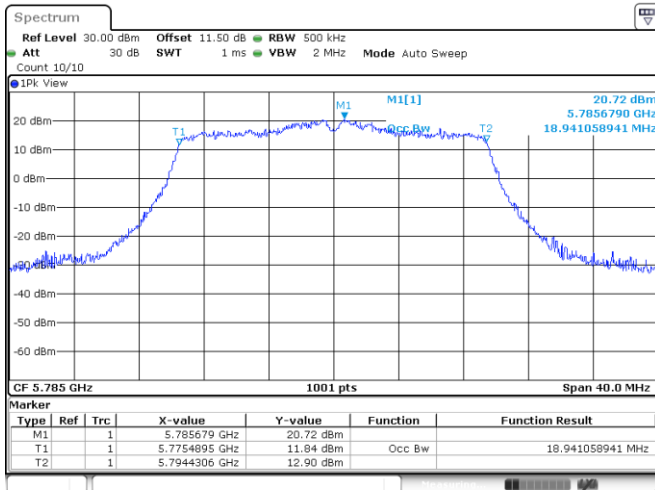

Channel 157