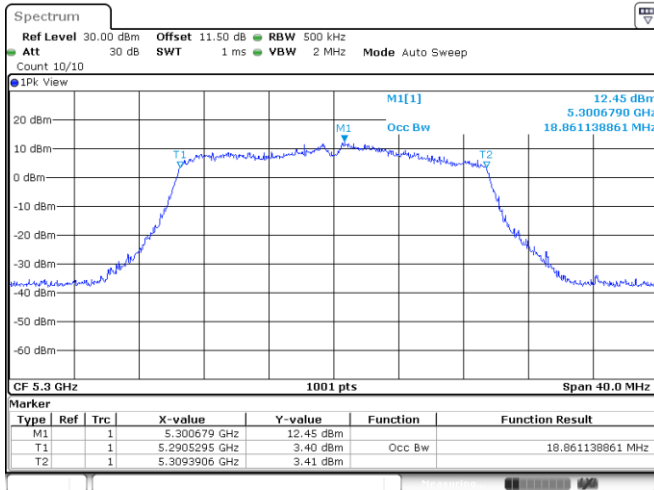

802.11ax HE20_OFDM

Channel 60