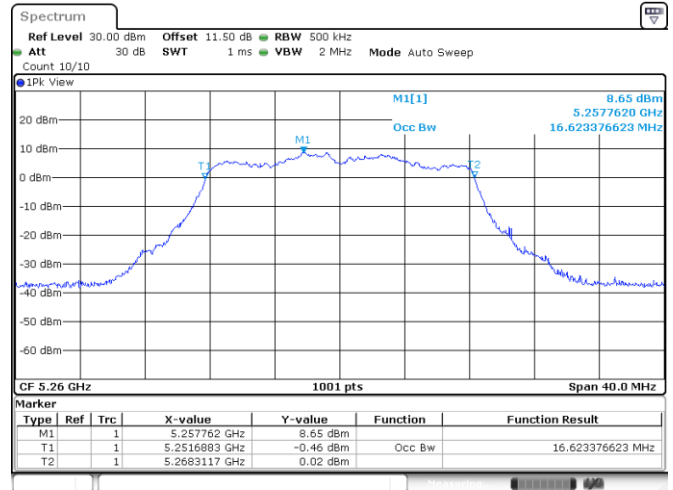

802.11a

Channel 48

Channel 52

Channel 60

Channel 64