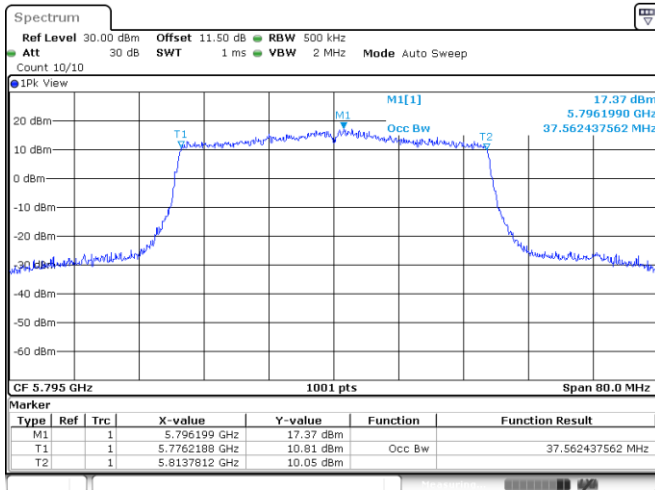

Channel 159