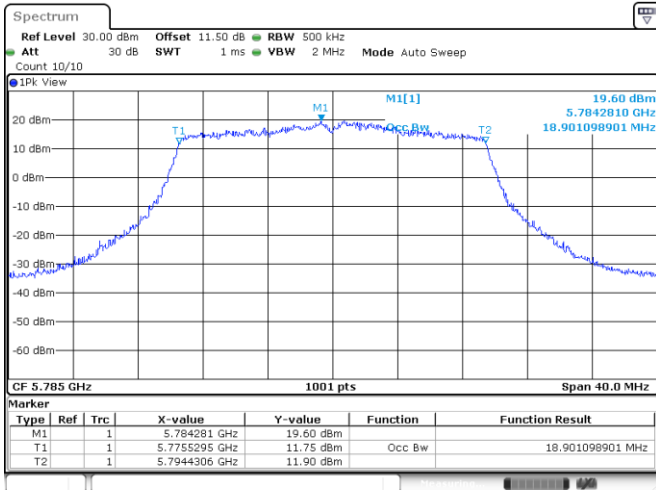

802.11ax HE20_OFDM

Channel 157

Channel 165