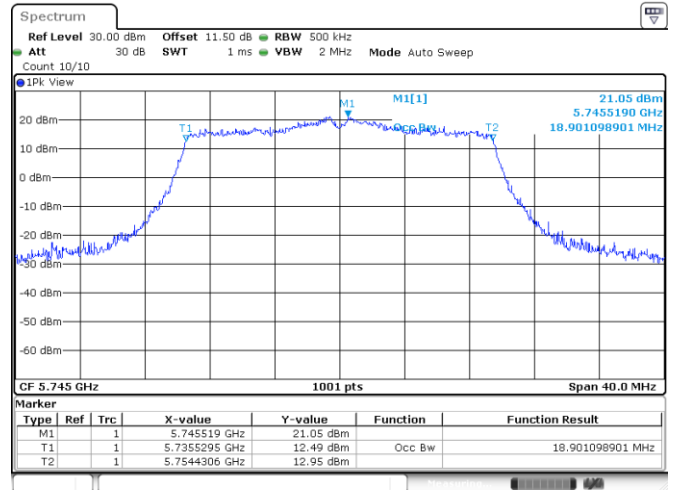

Channel 149