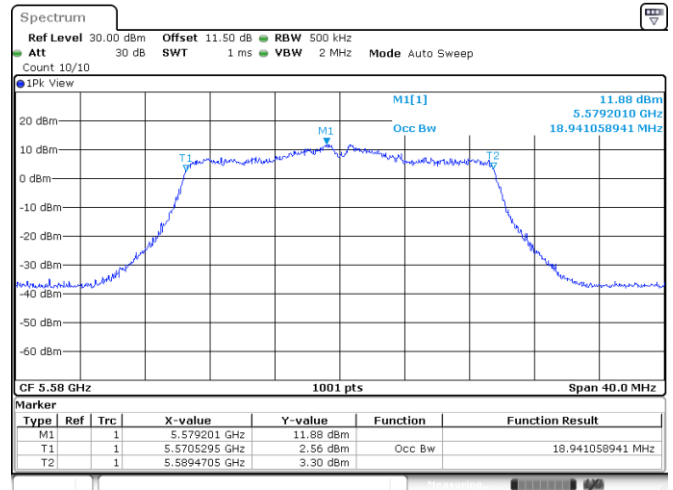

Channel 116