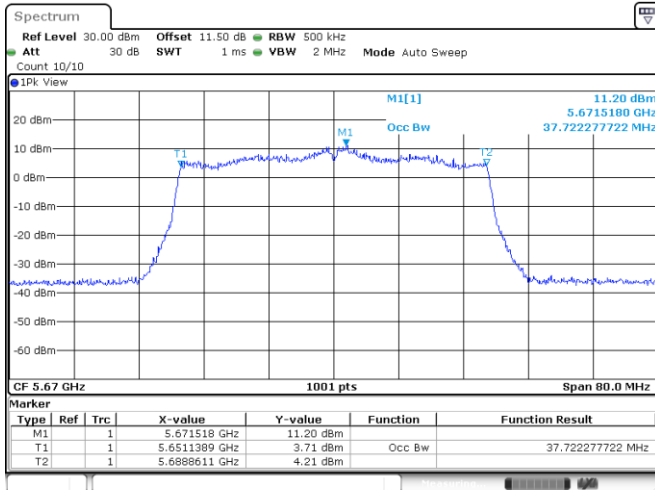

802.11ax HE40_OFDM

Channel 134