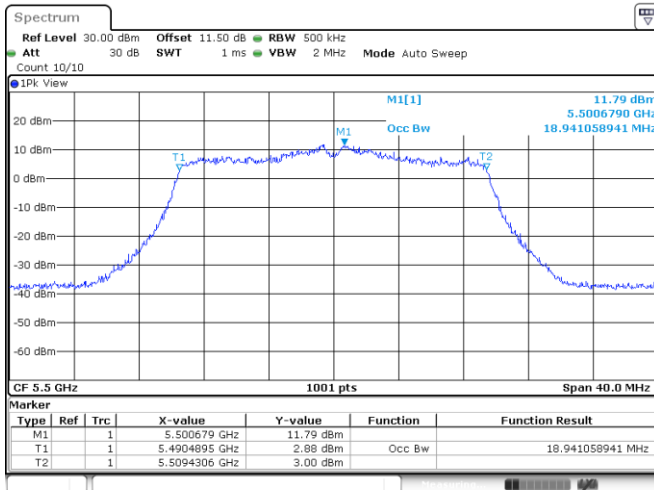

Channel 100