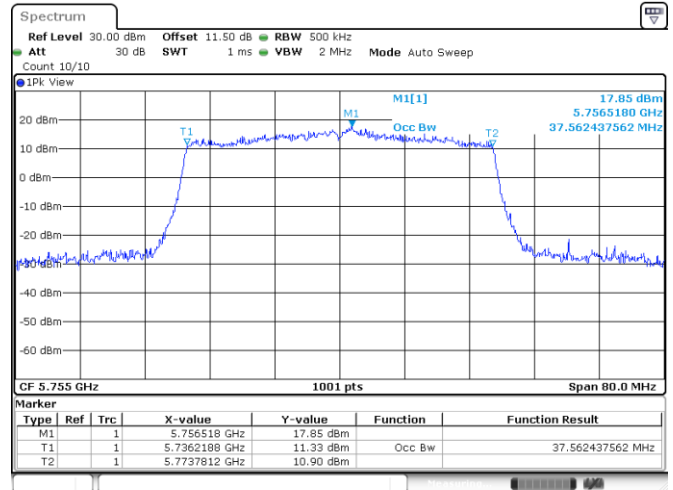

Channel 151