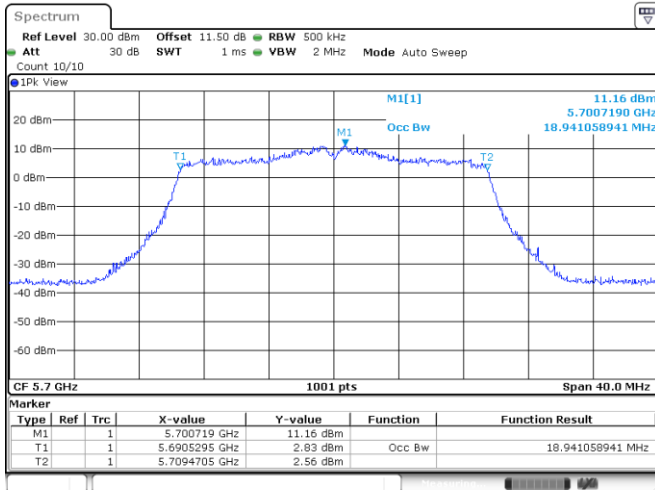

802.11ax HE20_OFDM

Channel 140