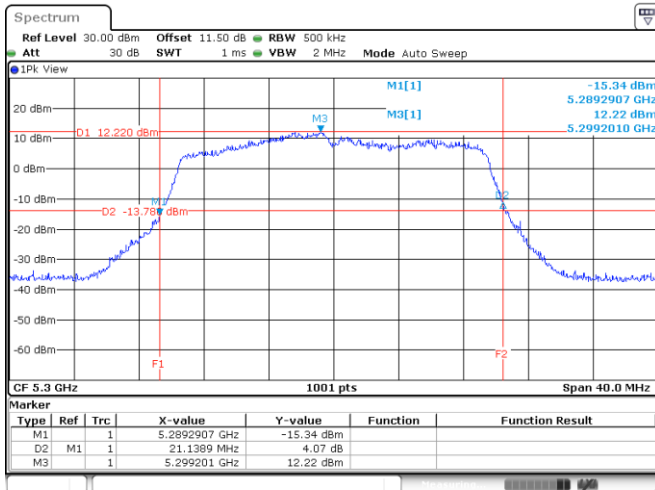

802.11ax HE20_OFDM

Channel 48

Channel 52

Channel 60

Channel 64