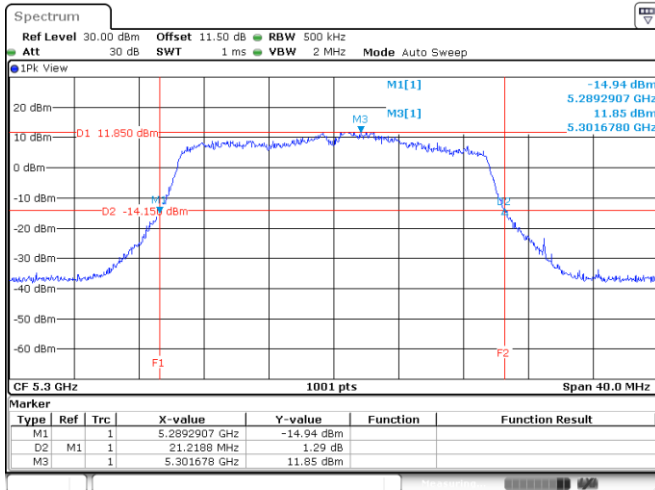

802.11ax HE20_OFDM

Channel 60