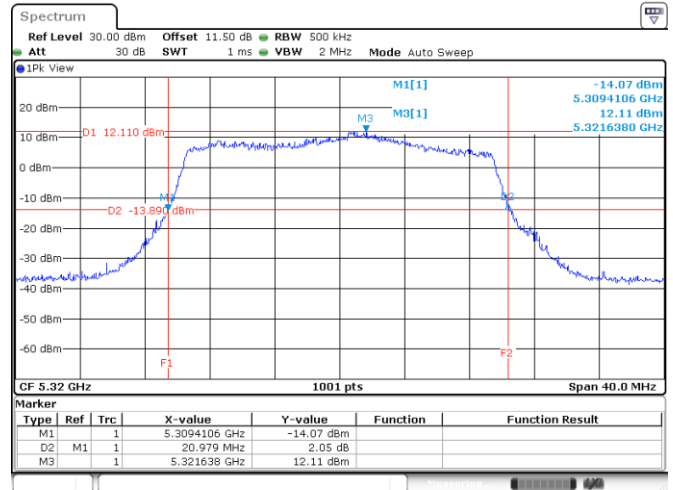

802.11ax HE20_OFDMA

Channel 60

Channel 64

Channel 100

Channel 116