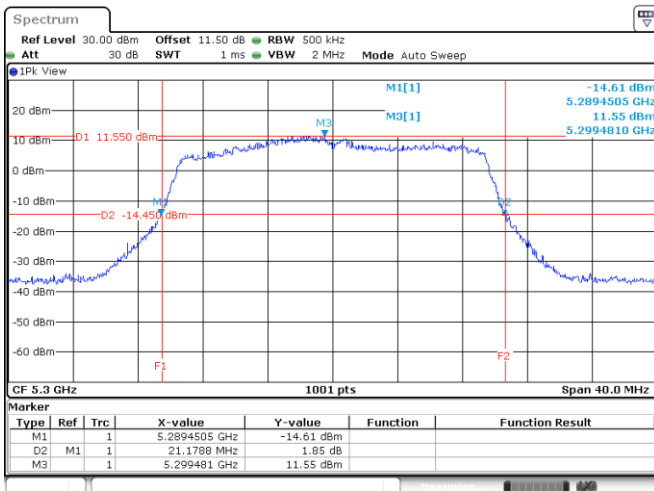

802.11ax HE20_OFDMA

Channel 48

Channel 52

Channel 60

Channel 64