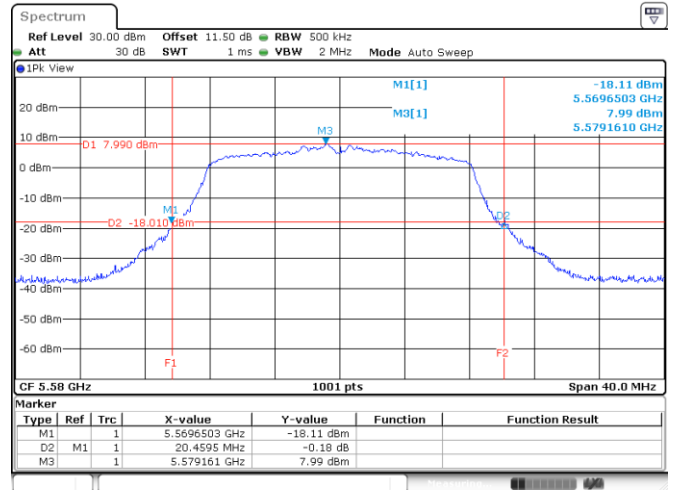

Appendix A: Test Results of Conducted Test

Test Result of 26 dB Bandwidth

802.11a

Band	Channel	Frequency (MHz)	26 dB Bandwidth (MHz)	
			Chain 0	Chain 1
U-NII-1	36	5180	20.10	19.66
	40	5200	20.50	19.22
	48	5240	19.58	19.34
U-NII-2A	52	5260	19.82	19.18
	60	5300	19.86	19.22
	64	5320	19.82	19.26
U-NII-2C	100	5500	19.90	19.94
	116	5580	20.46	19.90
	140	5700	20.54	20.30

<Chain 0>

802.11a
Channel 48

Channel 52

Channel 60

Channel 64

802.11a
Channel 100

Channel 116

Channel 140