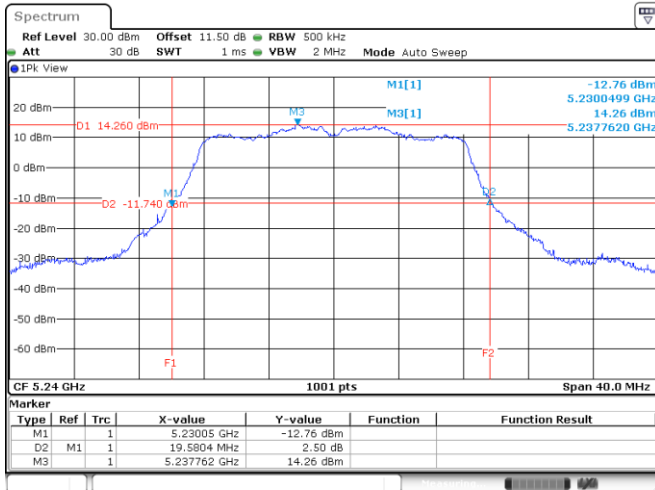

802.11a

Channel 48