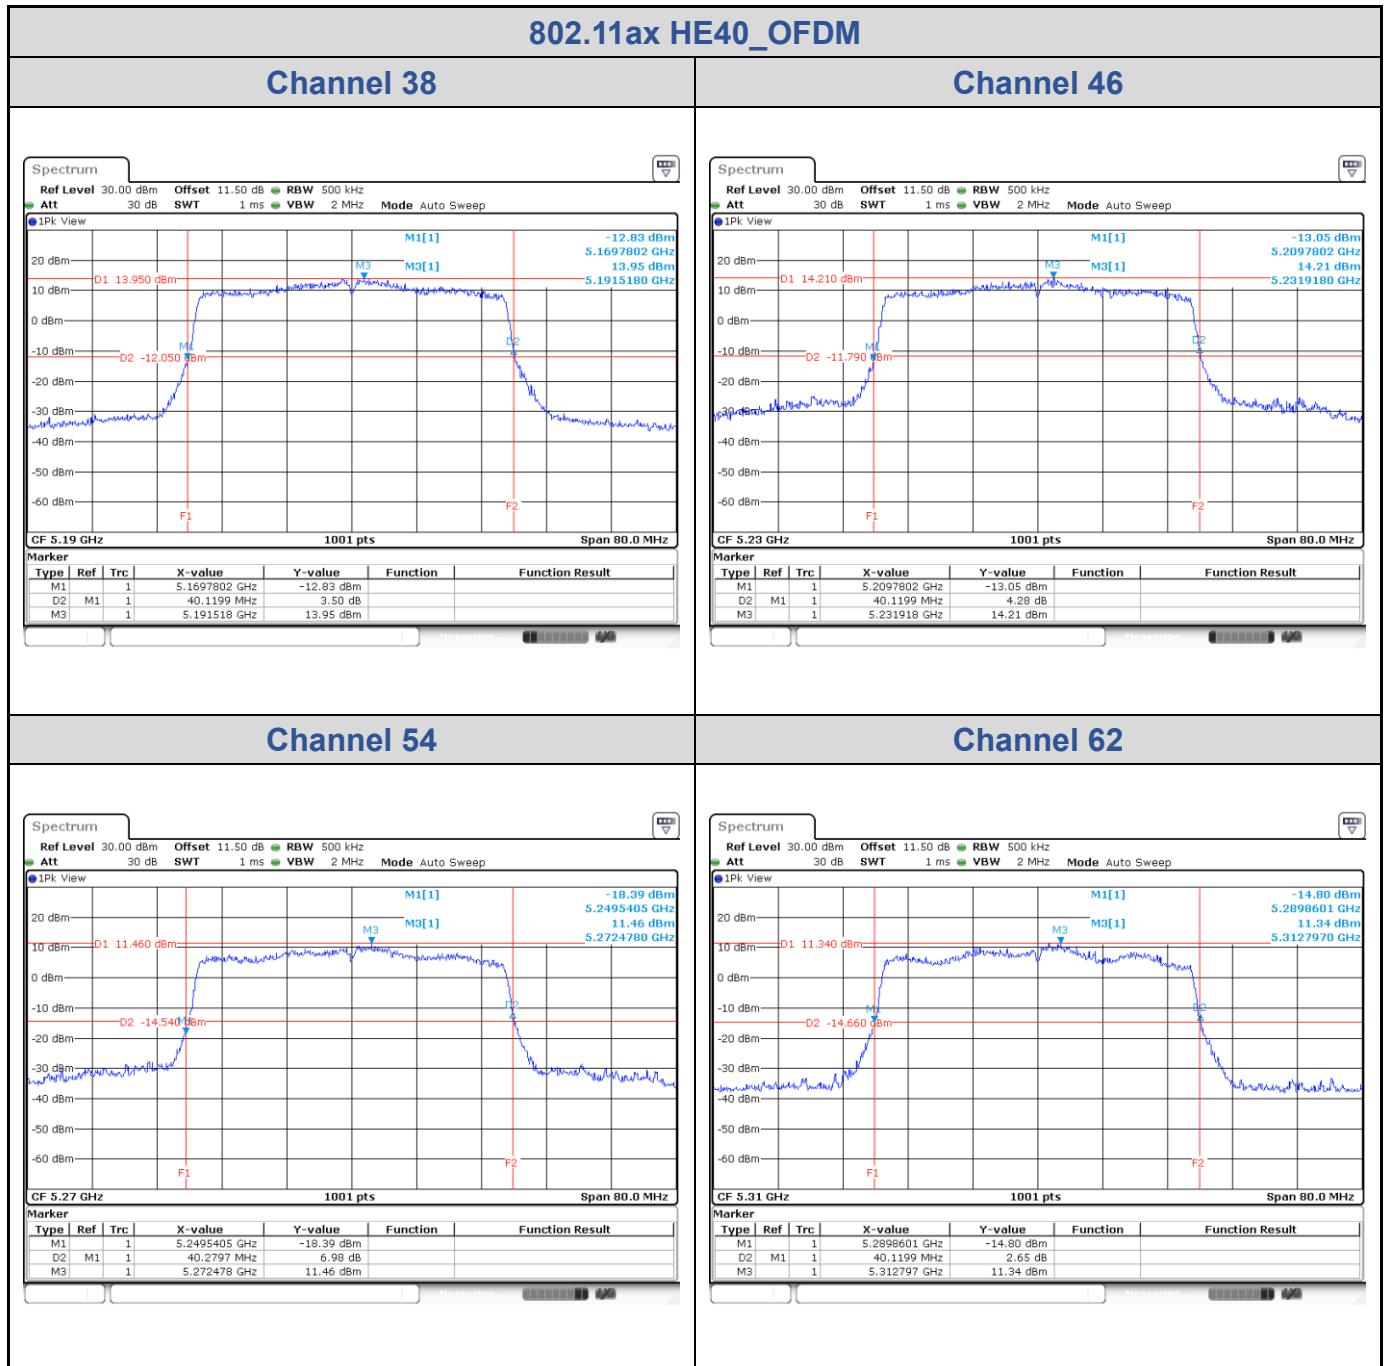

<Chain 1>