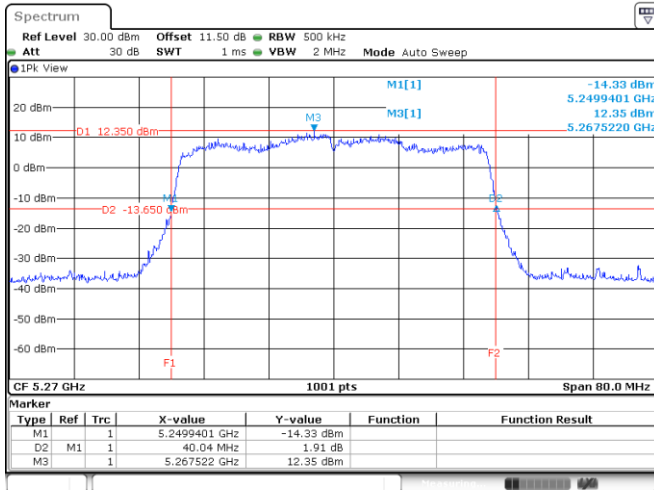

802.11ax HE40_OFDM

Channel 54