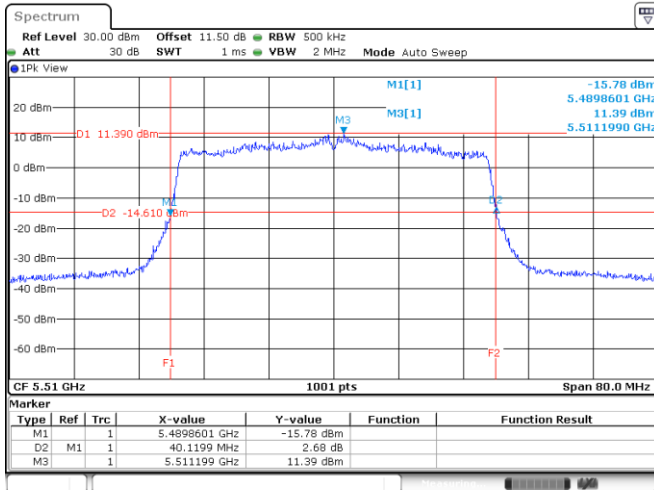

802.11ax HE40_OFDM

Channel 102