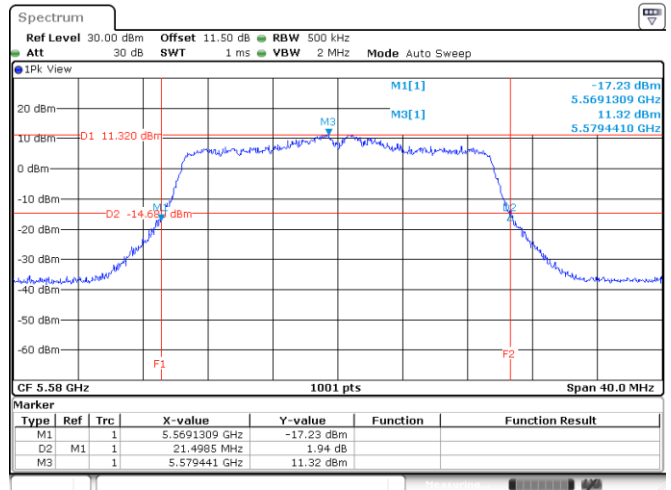

Channel 116