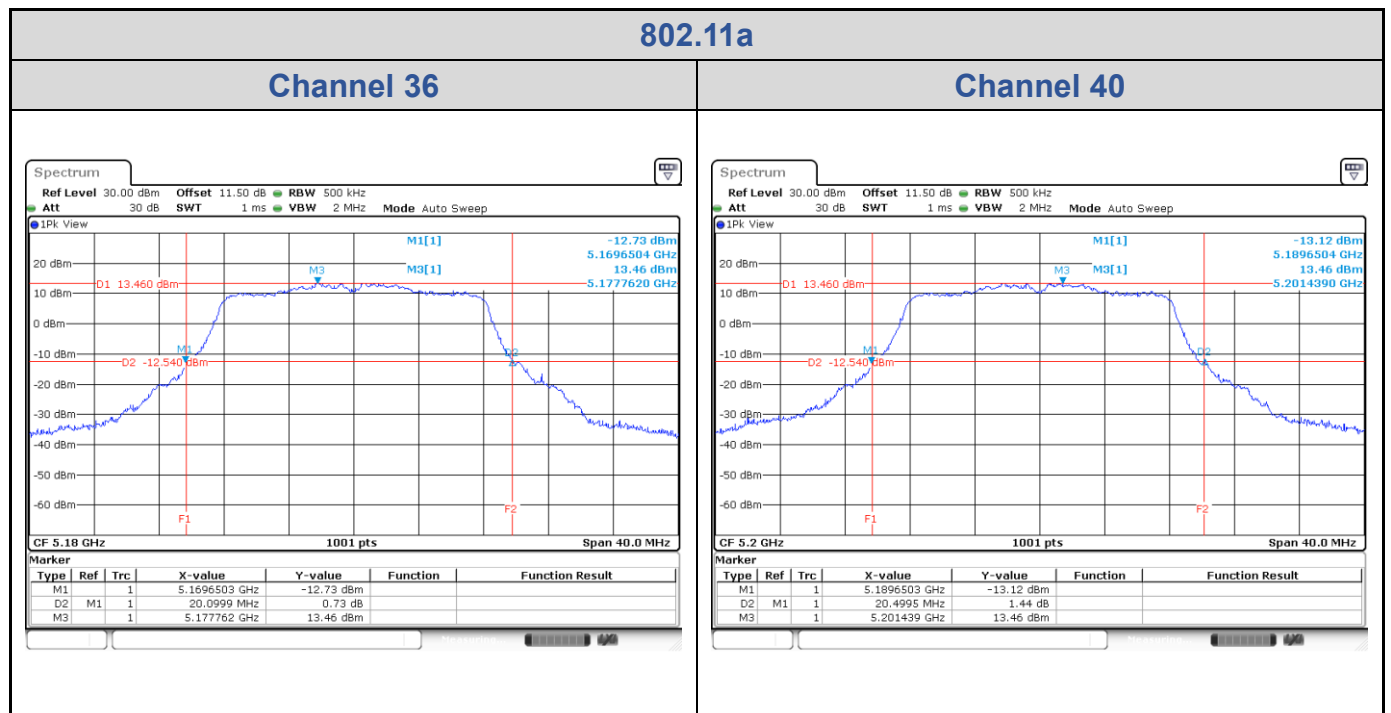

Appendix A: Test Results of Conducted Test

Test Result of 26 dB Bandwidth

802.11a

Band	Channel	Frequency (MHz)	26 dB Bandwidth (MHz)	
			Chain 0	Chain 1
U-NII-1	36	5180	20.10	19.66
	40	5200	20.50	19.22
	48	5240	19.58	19.34
U-NII-2A	52	5260	19.82	19.18
	60	5300	19.86	19.22
	64	5320	19.82	19.26
U-NII-2C	100	5500	19.90	19.94
	116	5580	20.46	19.90
	140	5700	20.54	20.30

<Chain 0>

802.11a
Channel 48

Channel 52

Channel 60

Channel 64

802.11a
Channel 100

Channel 116

Channel 140