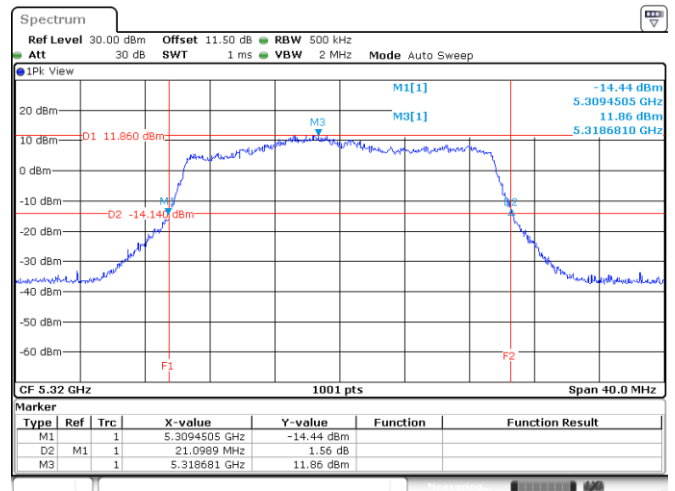

802.11ax HE20_OFDMA

Channel 48

Channel 52

Channel 60

Channel 64