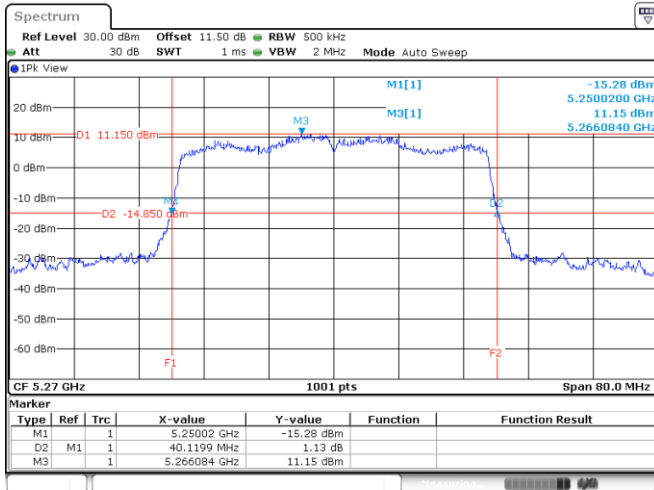

802.11ax HE40_OFDMA

Channel 54