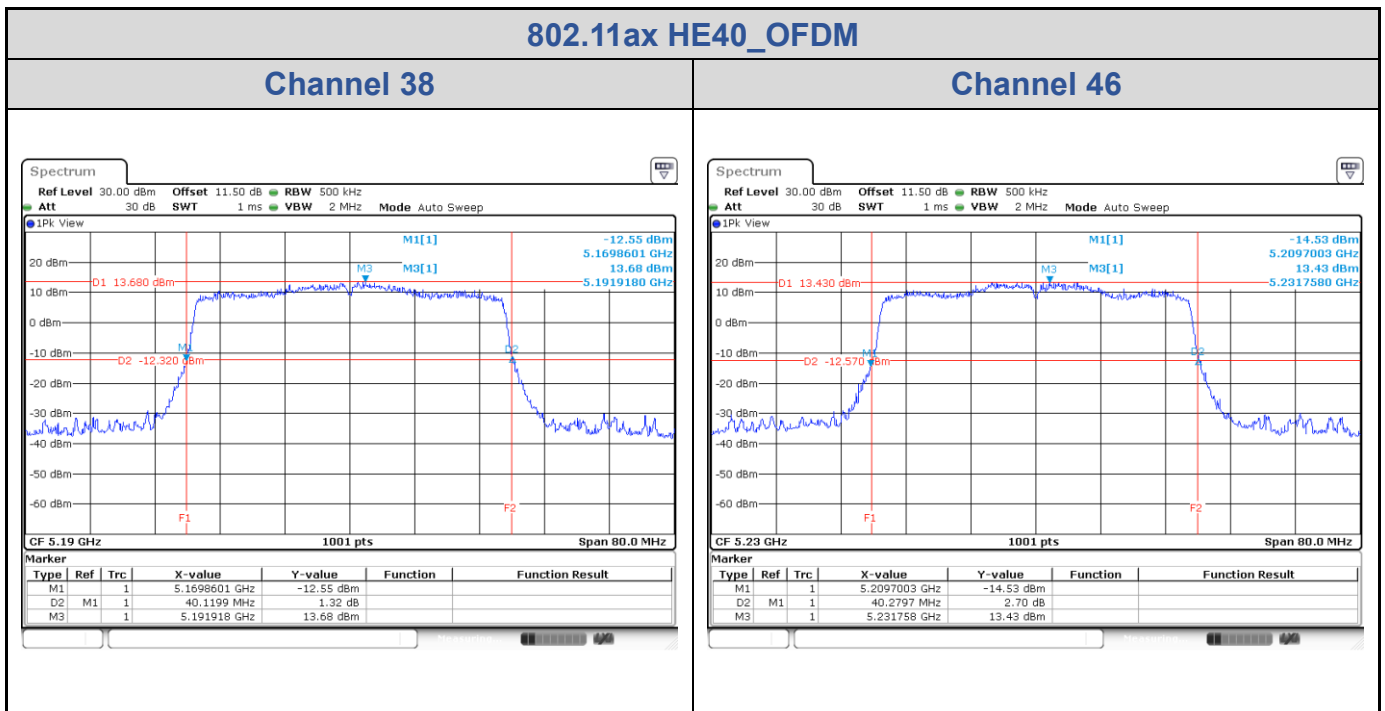

802.11ax HE40_OFDM

Band	Channel	Frequency (MHz)	26 dB Bandwidth (MHz)	
			Chain 0	Chain 1
U-NII-1	38	5190	40.12	40.12
	46	5230	40.28	40.12
U-NII-2A	54	5270	40.04	40.28
	62	5310	40.04	40.12
U-NII-2C	102	5510	40.52	40.12
	110	5500	40.44	40.20
	134	5670	40.36	40.36

<Chain 0>