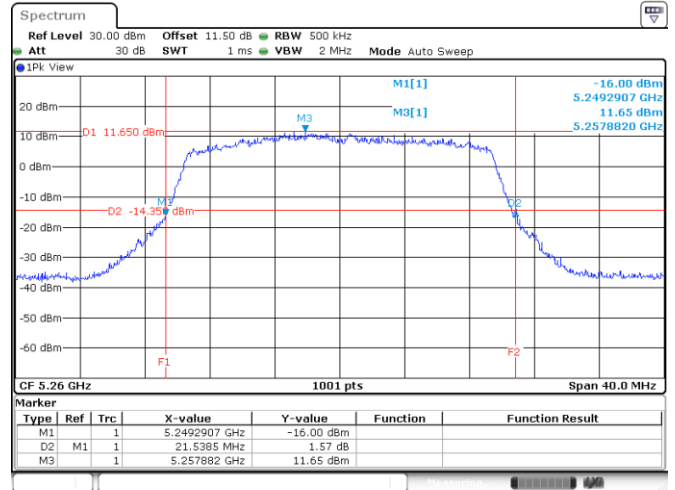

802.11ax HE20_OFDMA

Channel 48

Channel 52

Channel 60

Channel 64