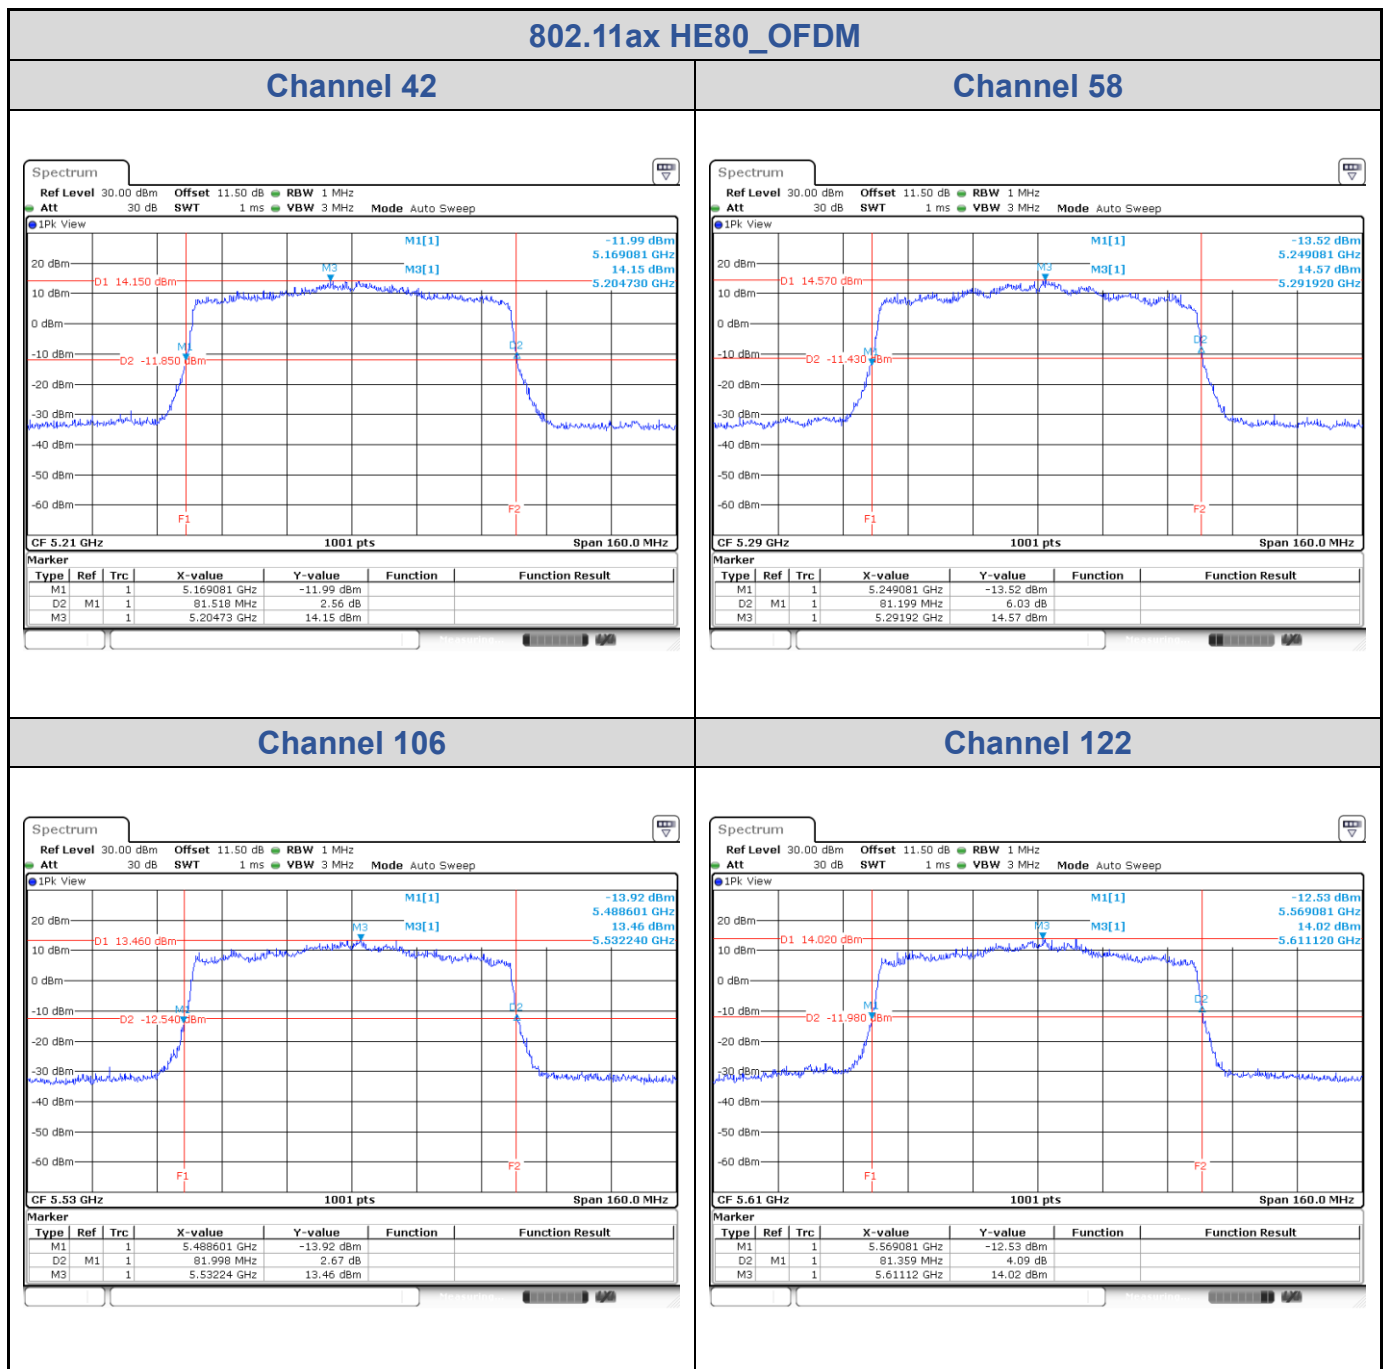

<Chain 1>

802.11ax HE160_OFDM

Band	Channel	Frequency (MHz)	26 dB Bandwidth (MHz)	
			Chain 0	Chain 1
U-NII-1	50	5250	82.16	82.16
U-NII-2A	50	5250	81.84	81.84
U-NII-2C	114	5570	164.00	164.00

<Chain 0>