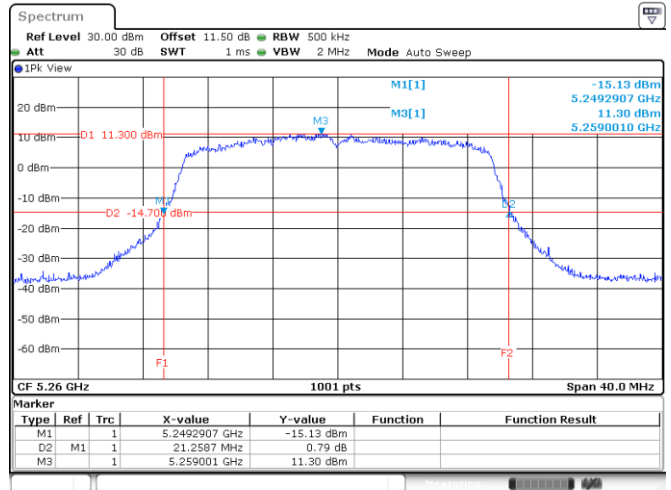

802.11ax HE20_OFDM

Channel 48

Channel 52

Channel 60

Channel 64