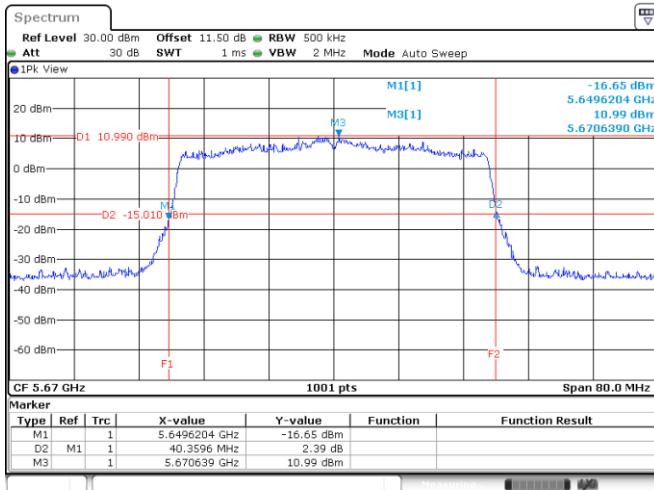

Channel 134