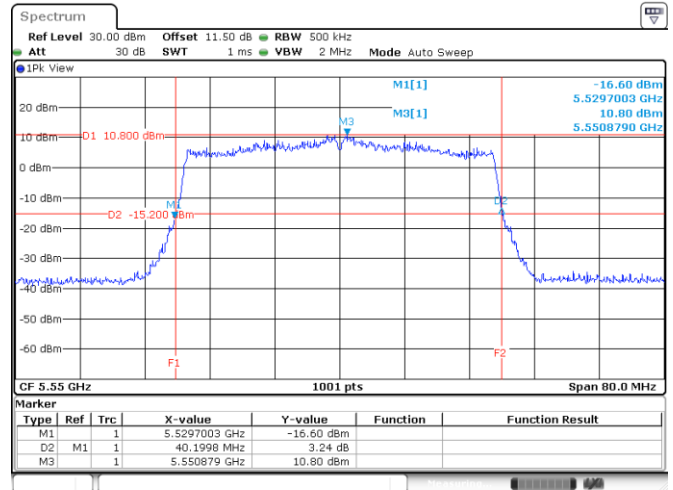

Channel 110