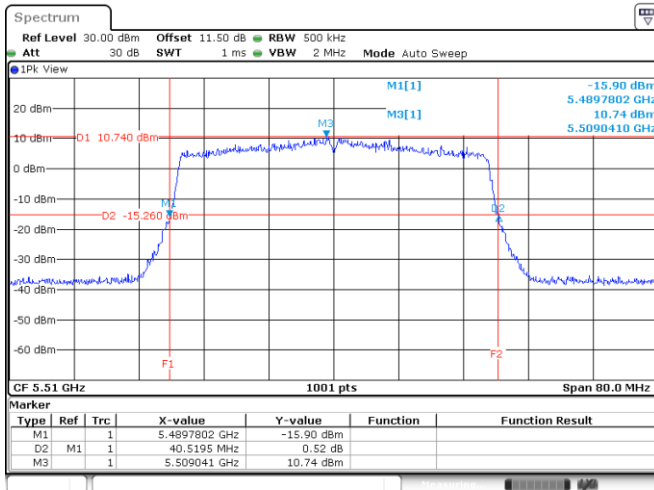

Channel 102