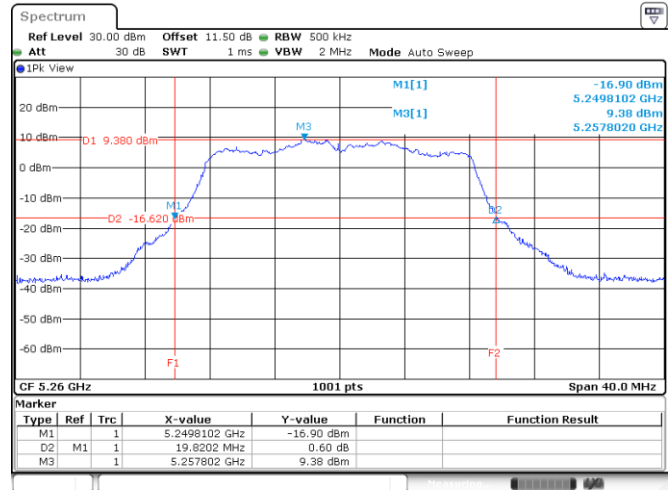

Appendix A: Test Results of Conducted Test

Test Result of 26 dB Bandwidth

802.11a

Band	Channel	Frequency (MHz)	26 dB Bandwidth (MHz)	
			Chain 0	Chain 1
U-NII-1	36	5180	20.10	19.66
	40	5200	20.50	19.22
	48	5240	19.58	19.34
U-NII-2A	52	5260	19.82	19.18
	60	5300	19.86	19.22
	64	5320	19.82	19.26
U-NII-2C	100	5500	19.90	19.94
	116	5580	20.46	19.90
	140	5700	20.54	20.30

<Chain 0>

802.11a
Channel 48

Channel 52

Channel 60

Channel 64

802.11a
Channel 100

Channel 116

Channel 140