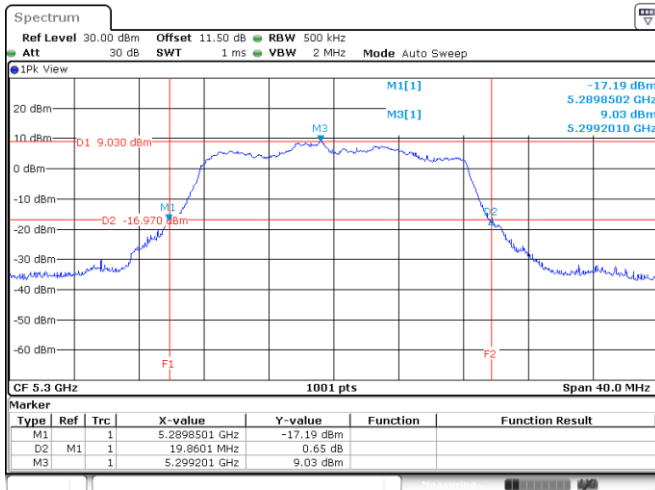

802.11a

Channel 48

Channel 52

Channel 60

Channel 64