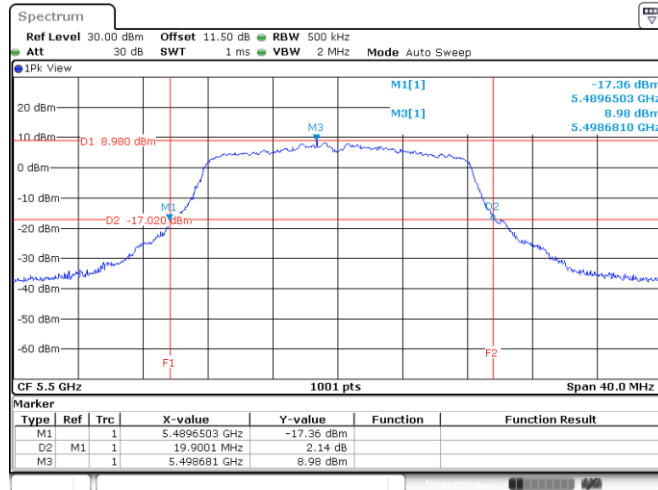

Appendix A: Test Results of Conducted Test

Test Result of 26 dB Bandwidth

802.11a

Band	Channel	Frequency (MHz)	26 dB Bandwidth (MHz)	
			Chain 0	Chain 1
U-NII-1	36	5180	20.10	19.66
	40	5200	20.50	19.22
	48	5240	19.58	19.34
U-NII-2A	52	5260	19.82	19.18
	60	5300	19.86	19.22
	64	5320	19.82	19.26
U-NII-2C	100	5500	19.90	19.94
	116	5580	20.46	19.90
	140	5700	20.54	20.30

<Chain 0>

802.11a
Channel 48

Channel 52

Channel 60

Channel 64

802.11a
Channel 100

Channel 116

Channel 140