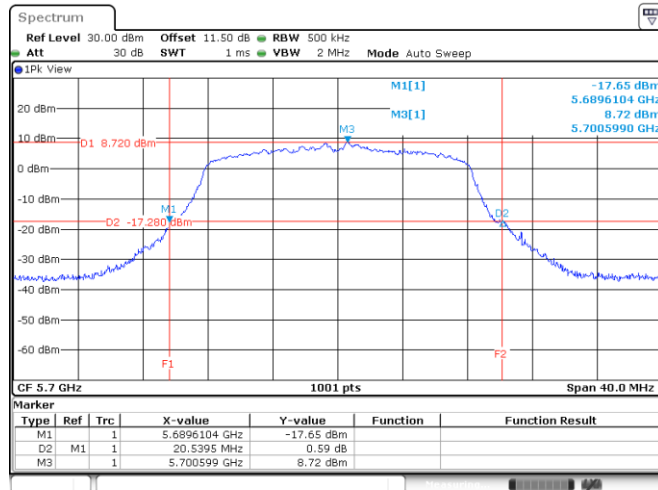

Channel 140