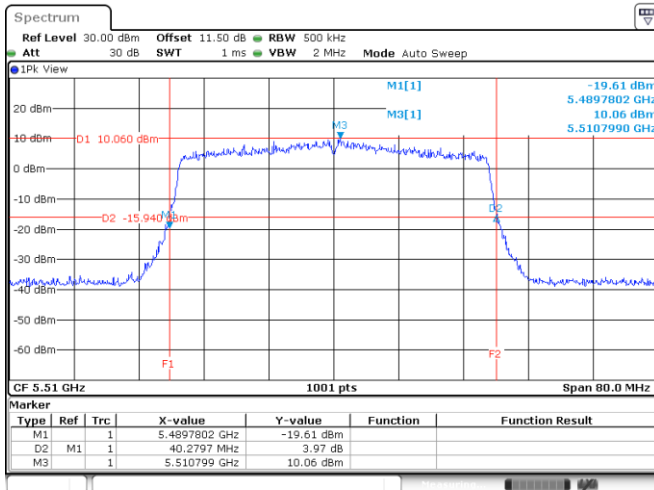

Channel 102