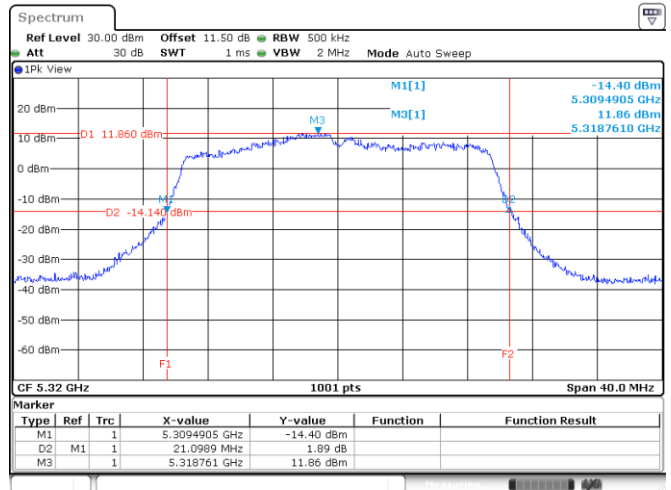

802.11ax HE20_OFDM

Channel 48

Channel 52

Channel 60

Channel 64