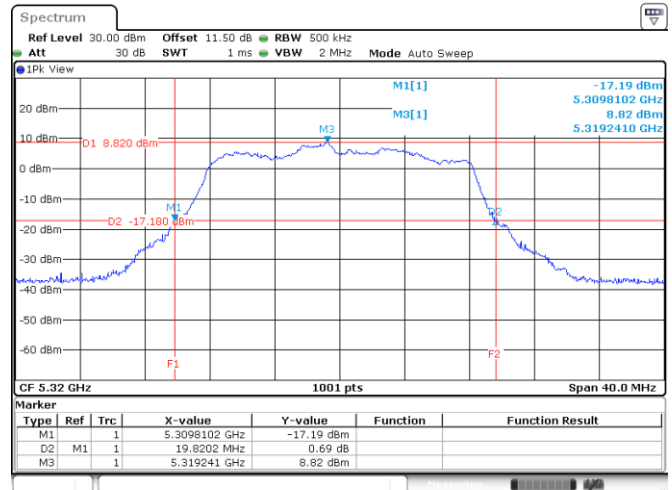

Appendix A: Test Results of Conducted Test

Test Result of 26 dB Bandwidth

802.11a

Band	Channel	Frequency (MHz)	26 dB Bandwidth (MHz)	
			Chain 0	Chain 1
U-NII-1	36	5180	20.10	19.66
	40	5200	20.50	19.22
	48	5240	19.58	19.34
U-NII-2A	52	5260	19.82	19.18
	60	5300	19.86	19.22
	64	5320	19.82	19.26
U-NII-2C	100	5500	19.90	19.94
	116	5580	20.46	19.90
	140	5700	20.54	20.30

<Chain 0>

802.11a
Channel 48

Channel 52

Channel 60

Channel 64

802.11a
Channel 100

Channel 116

Channel 140