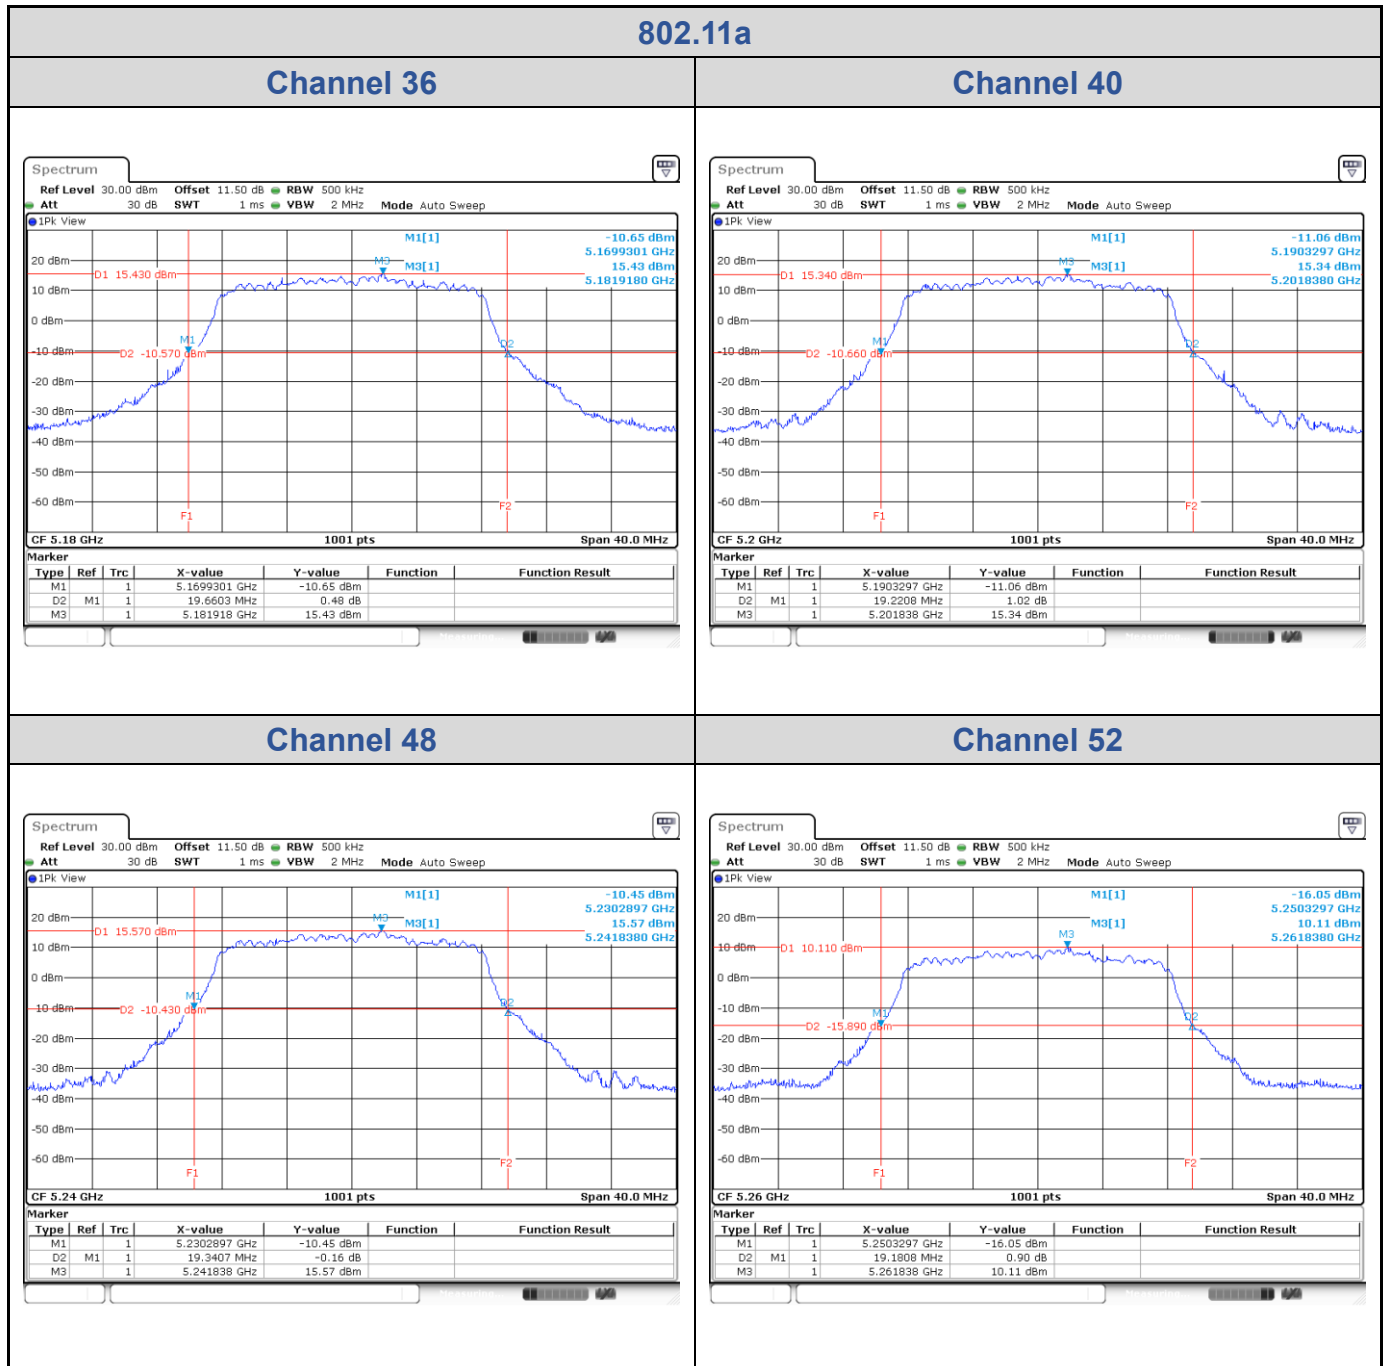

<Chain 1>