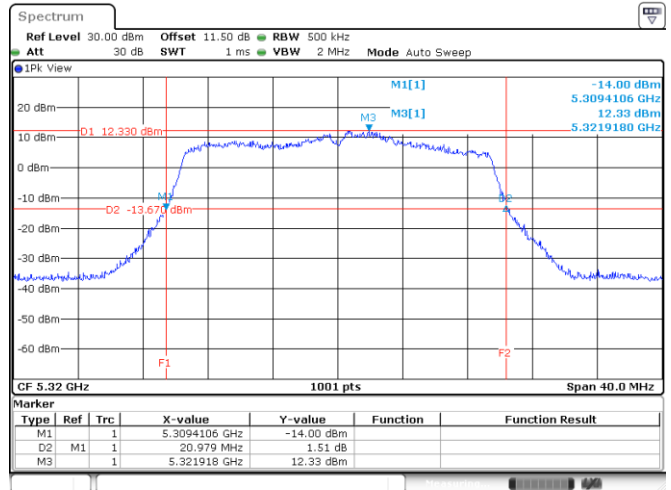

802.11ax HE20_OFDM

Channel 60

Channel 64

Channel 100

Channel 116