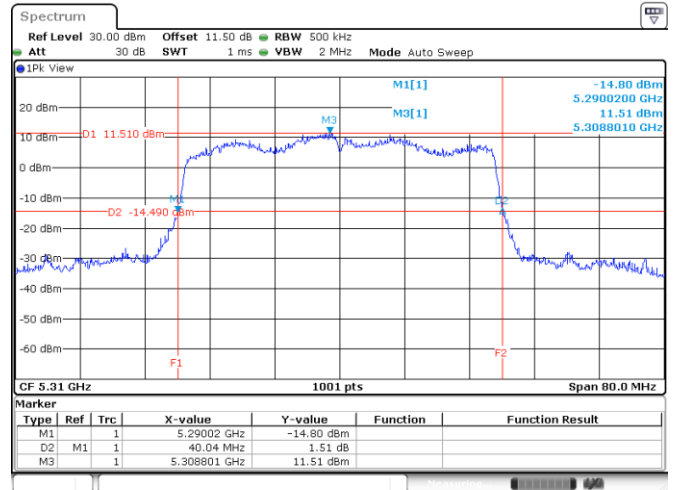

802.11ax HE40_OFDM

Channel 54

Channel 62

Channel 102

Channel 110