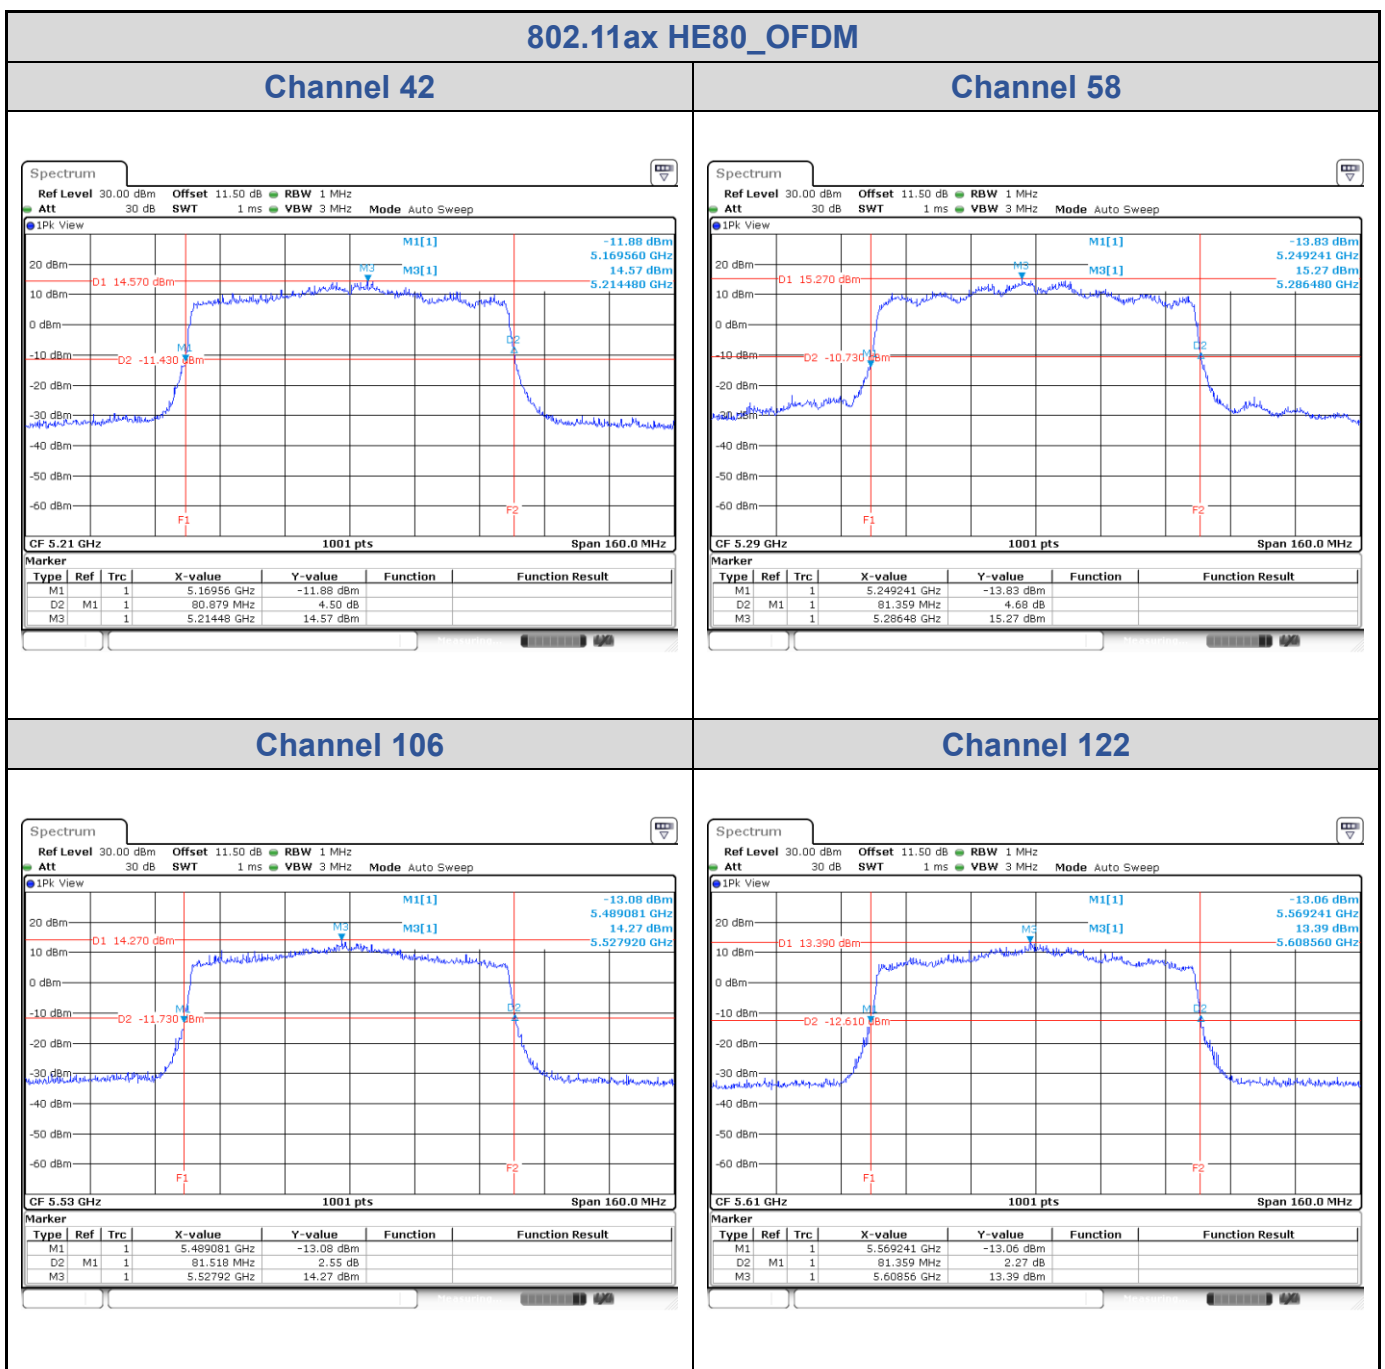

802.11ax HE80_OFDM

Band	Channel	Frequency (MHz)	26 dB Bandwidth (MHz)	
			Chain 0	Chain 1
U-NII-1	42	5210	80.88	81.52
U-NII-2A	58	5290	81.36	81.20
U-NII-2C	106	5530	81.52	82.00
	122	5610	81.36	81.36

<Chain 0>