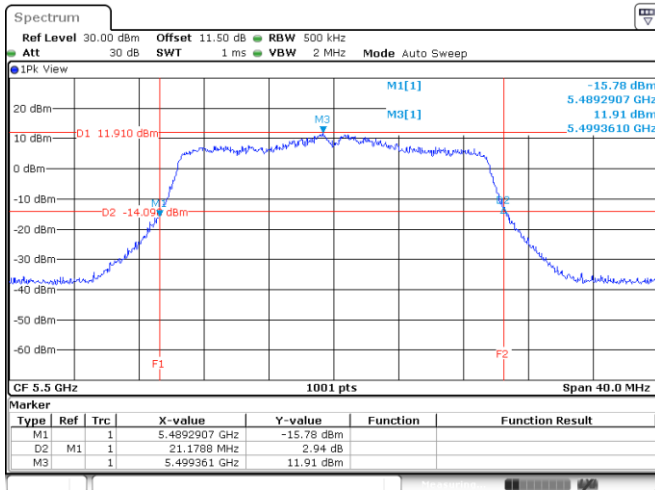

Channel 100