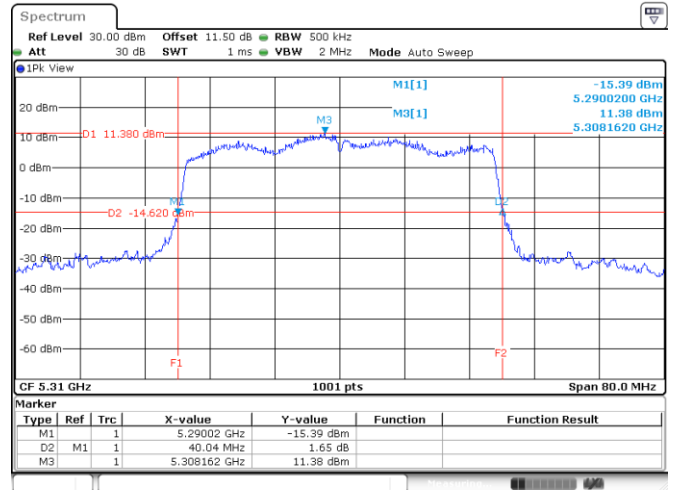

802.11ax HE40_OFDMA

Channel 54

Channel 62

Channel 102

Channel 110