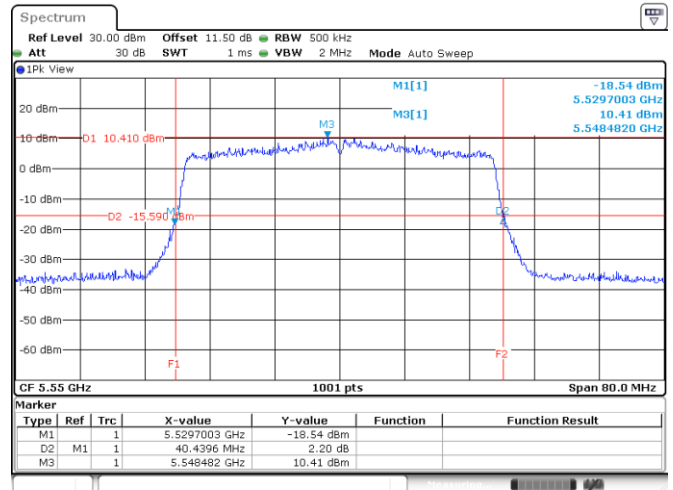

Channel 110