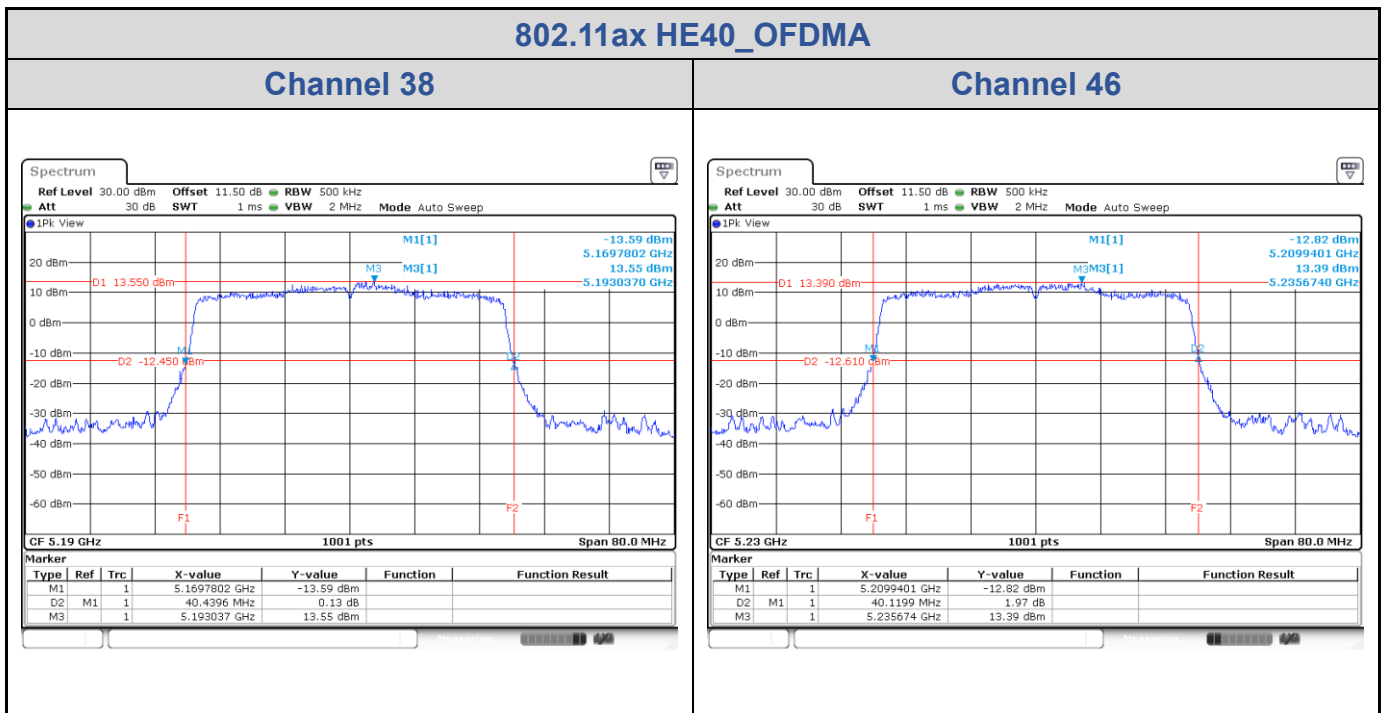

<Chain 1>

802.11ax HE20_OFDMA
Channel 60

Channel 64

Channel 100

Channel 116

802.11ax HE40_OFDMA

Band	Channel	Frequency (MHz)	26 dB Bandwidth (MHz)	
			Chain 0	Chain 1
U-NII-1	38	5190	40.44	40.52
	46	5230	40.12	40.28
U-NII-2A	54	5270	40.12	40.28
	62	5310	40.04	40.20
U-NII-2C	102	5510	40.28	40.20
	110	5500	40.20	40.04
	134	5670	40.20	40.60

<Chain 0>

802.11ax HE40_OFDMA
Channel 54

Channel 62

Channel 102

Channel 110
