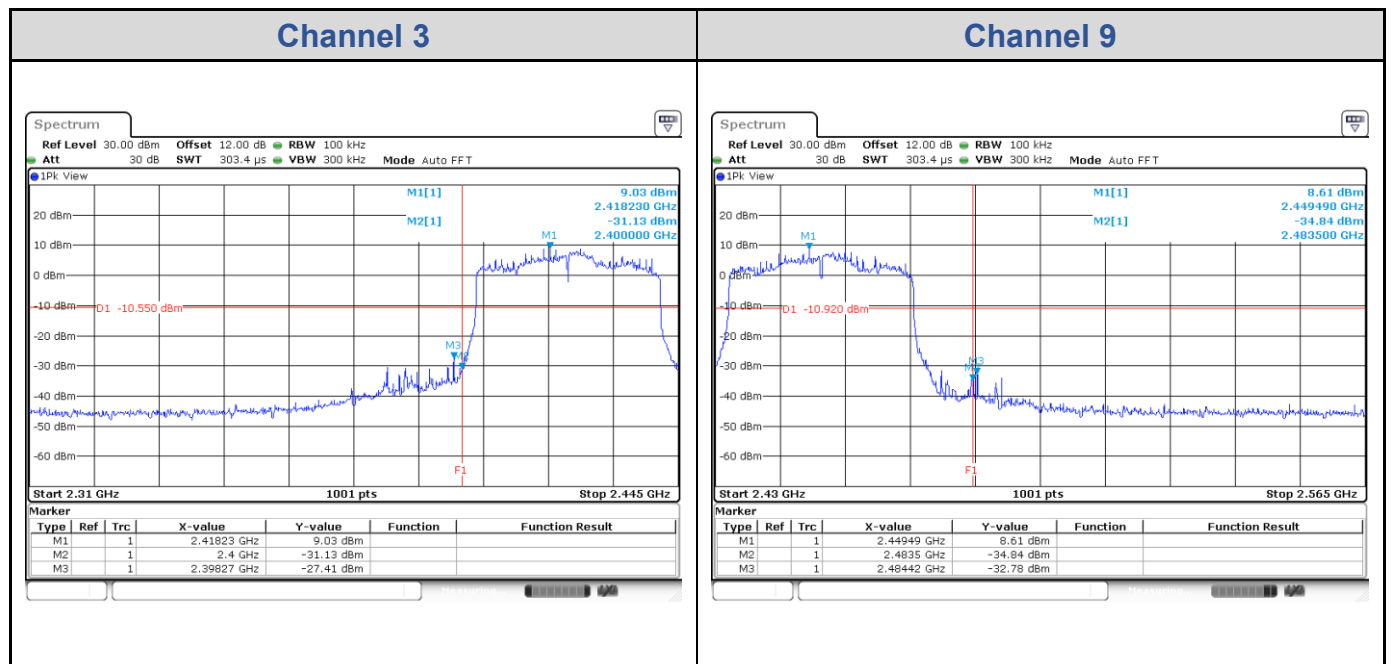

<Chain 1>

Test Result of Conducted Bandedge, Tx Mode
802.11b: 2TX

<Chain 0>

<Chain 1>

802.11g
<Chain 0>

<Chain 1>

802.11ax HE20: 2TX
<Chain 0>

<Chain 1>

802.11ax HE40: 2TX
<Chain 0>

<Chain 1>
