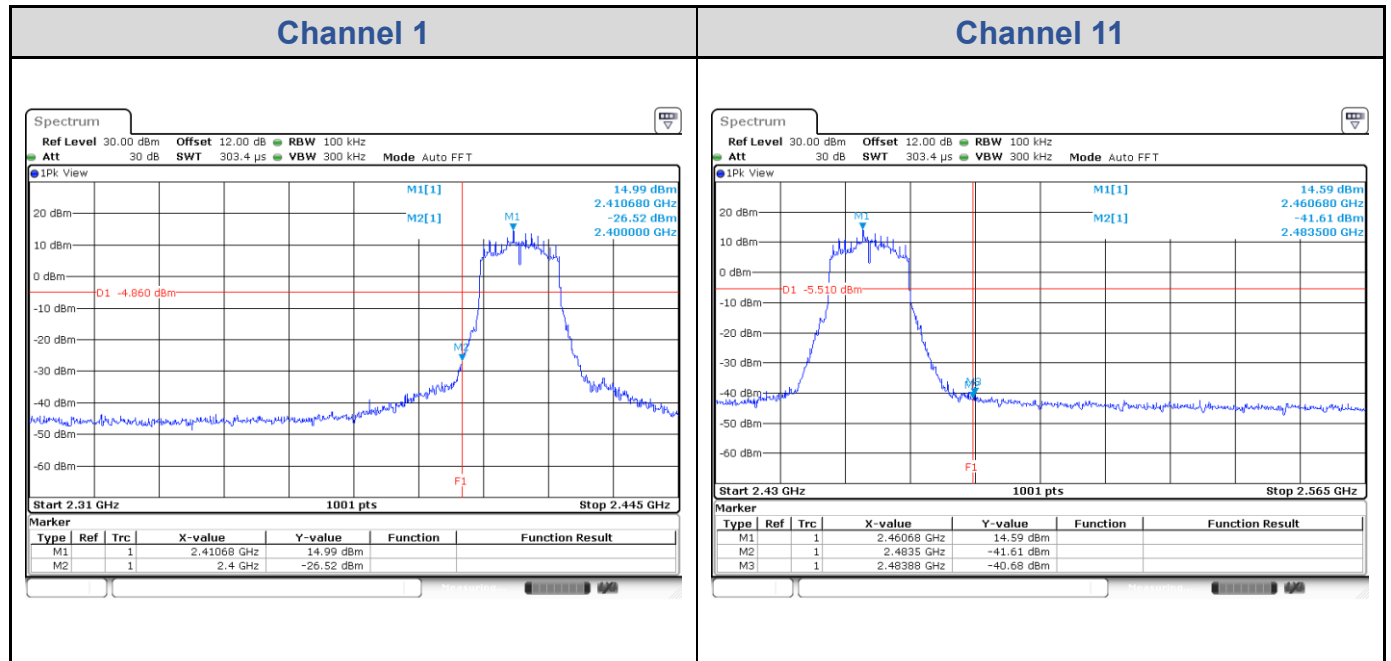

<Chain 1>

Test Result of Conducted Bandedge, Tx Mode
802.11b: 2TX

<Chain 0>

<Chain 1>

802.11g
<Chain 0>

<Chain 1>

802.11ax HE20: 2TX
<Chain 0>

<Chain 1>

802.11ax HE40: 2TX
<Chain 0>

<Chain 1>
