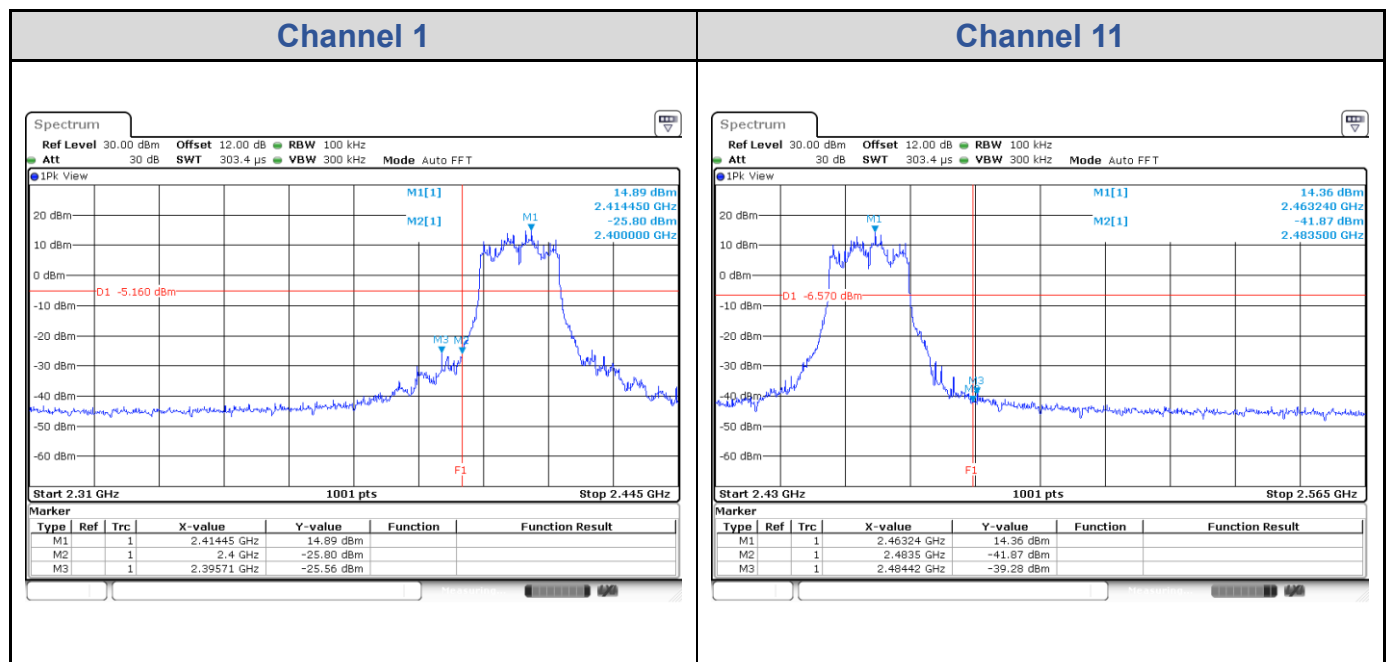

<Chain 1>

Test Result of Conducted Bandedge, Tx Mode
802.11b: 2TX

<Chain 0>

<Chain 1>

802.11g
<Chain 0>

<Chain 1>

802.11ax HE20: 2TX
<Chain 0>

<Chain 1>

802.11ax HE40: 2TX
<Chain 0>

<Chain 1>
