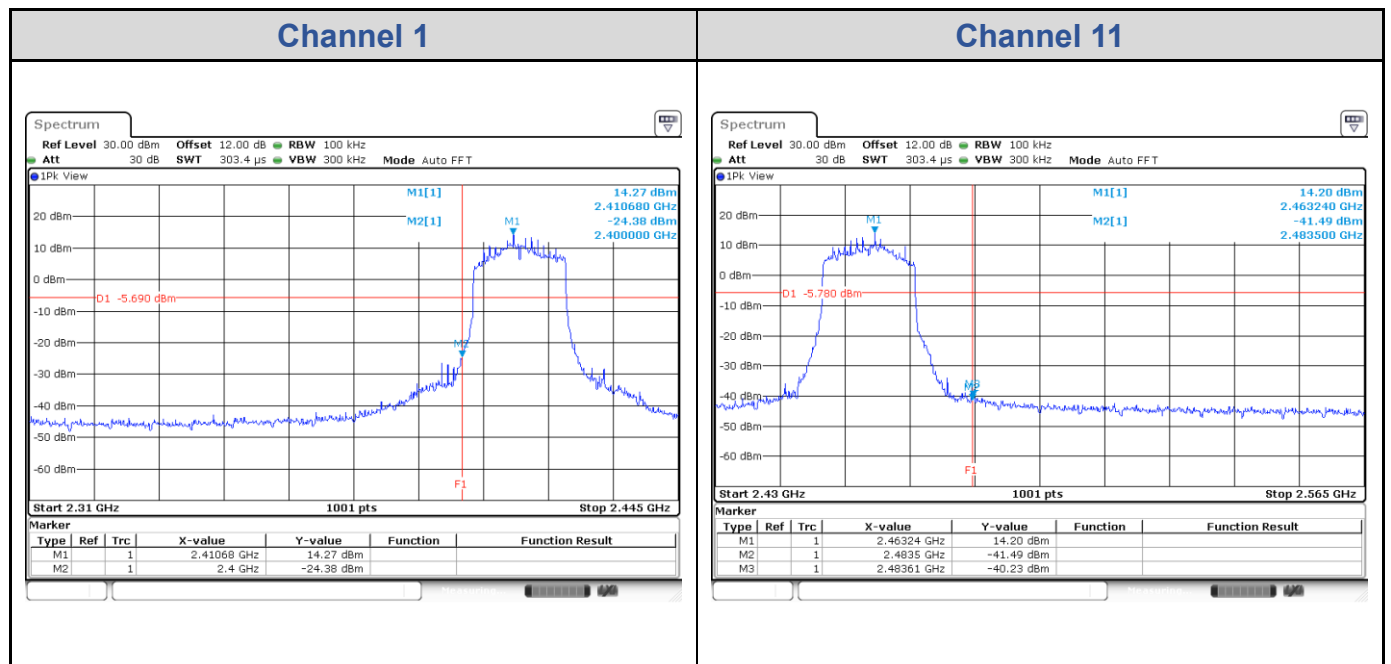

<Chain 1>

Test Result of Conducted Bandedge, Tx Mode
802.11b: 2TX

<Chain 0>

<Chain 1>

802.11g
<Chain 0>

<Chain 1>

802.11ax HE20: 2TX
<Chain 0>

<Chain 1>

802.11ax HE40: 2TX
<Chain 0>

<Chain 1>
