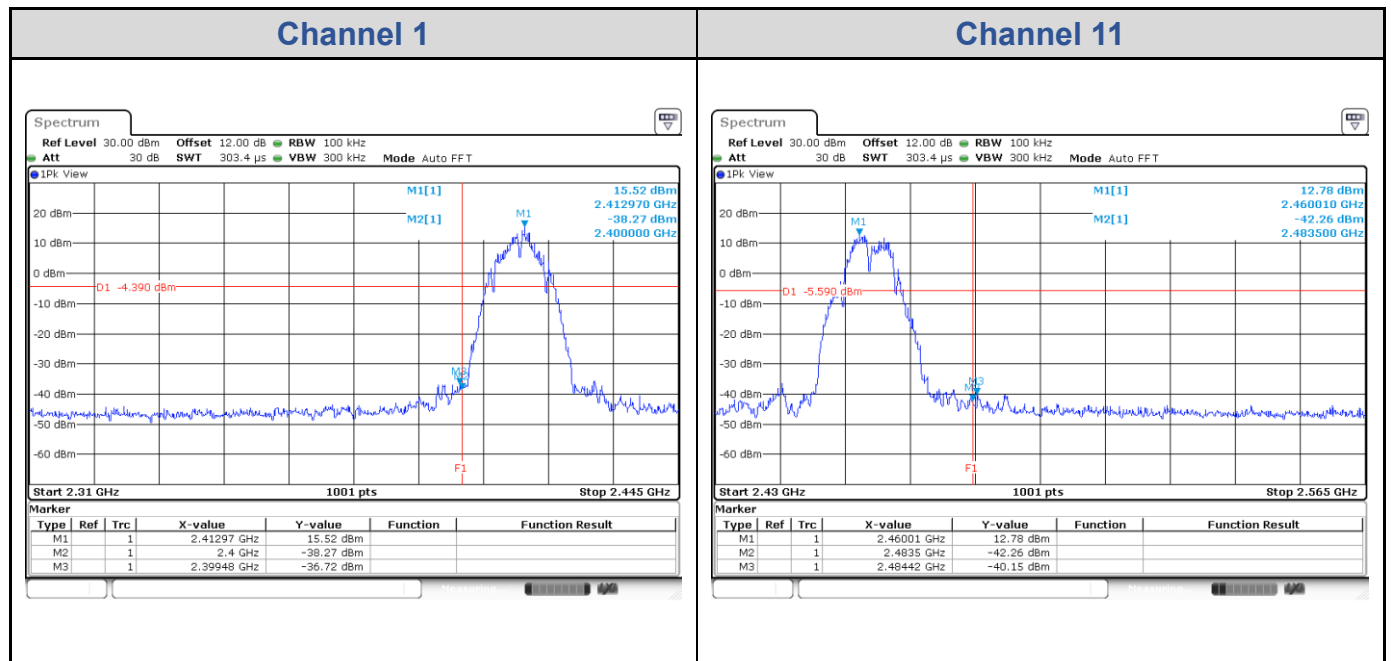

<Chain 1>

Test Result of Conducted Bandedge, Tx Mode
802.11b: 2TX

<Chain 0>

<Chain 1>

802.11g
<Chain 0>

<Chain 1>

802.11ax HE20: 2TX
<Chain 0>

<Chain 1>

802.11ax HE40: 2TX
<Chain 0>

<Chain 1>
