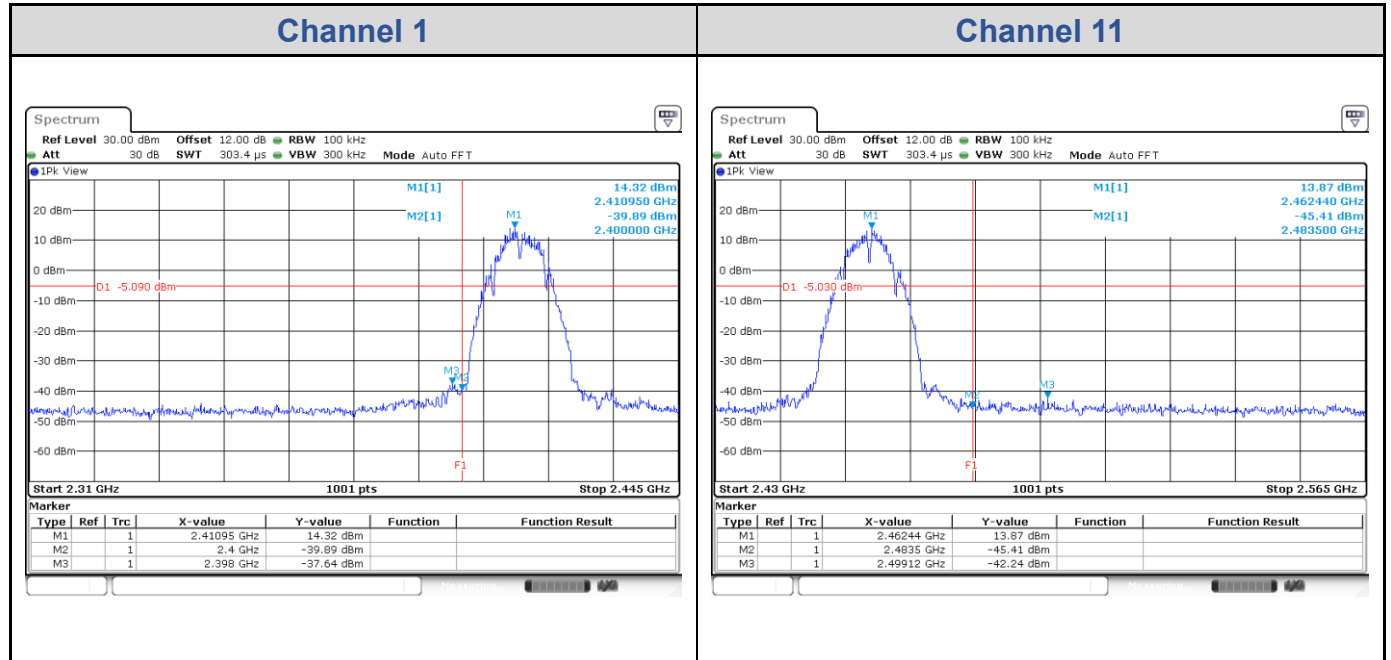

<Chain 1>

Test Result of Conducted Bandedge, Tx Mode
802.11b: 2TX

<Chain 0>

<Chain 1>

802.11g
<Chain 0>

<Chain 1>

802.11ax HE20: 2TX
<Chain 0>

<Chain 1>

802.11ax HE40: 2TX
<Chain 0>

<Chain 1>
