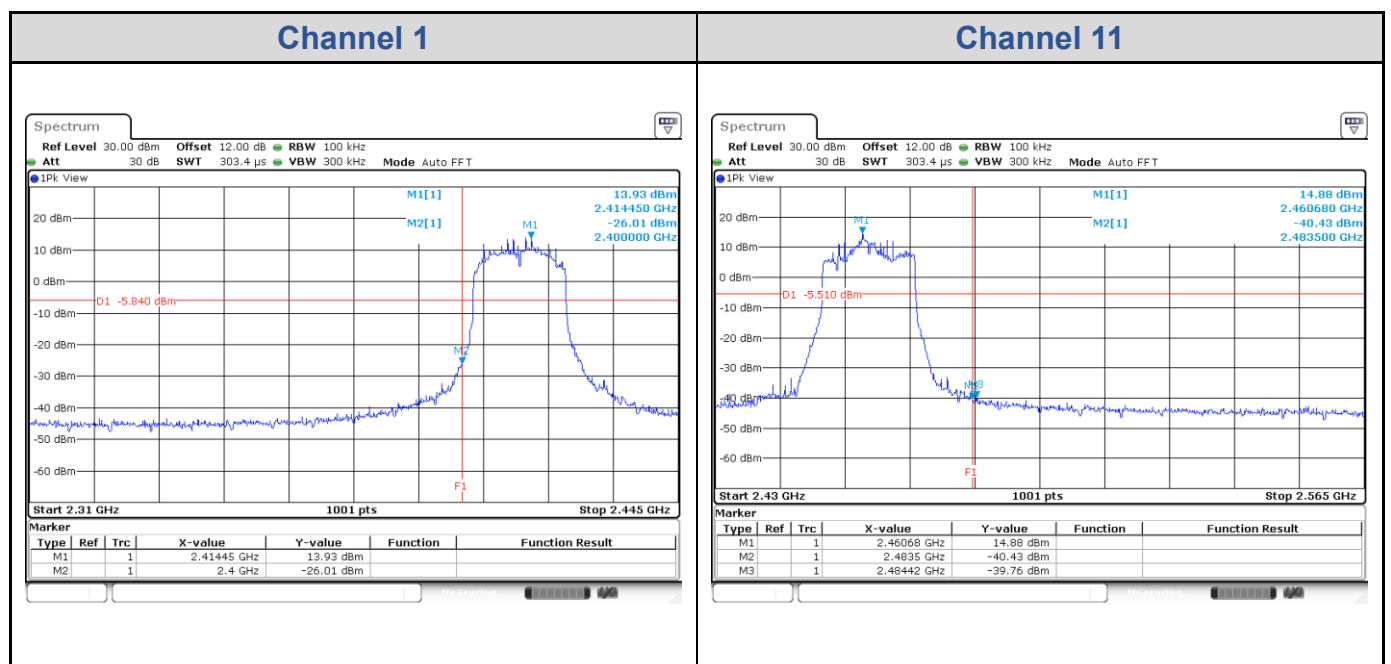

<Chain 1>

Test Result of Conducted Bandedge, Tx Mode
802.11b: 2TX

<Chain 0>

<Chain 1>

802.11g
<Chain 0>

<Chain 1>

802.11ax HE20: 2TX
<Chain 0>

<Chain 1>

802.11ax HE40: 2TX
<Chain 0>

<Chain 1>
