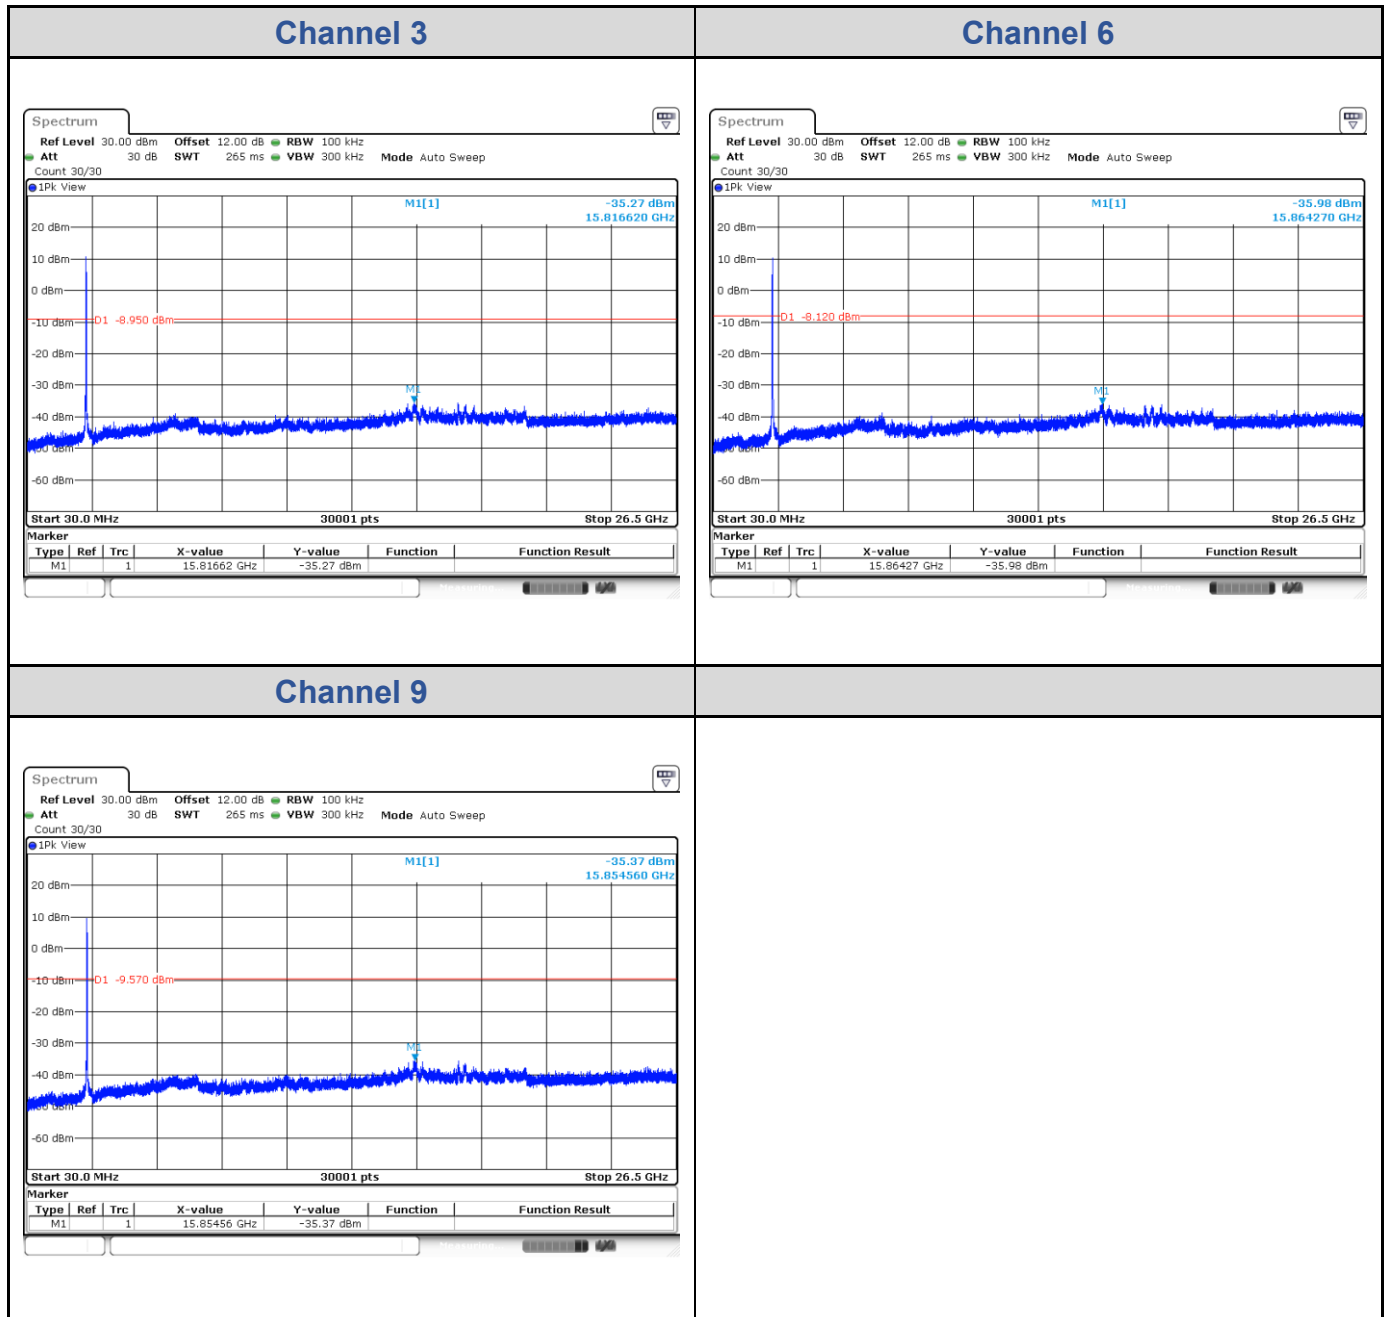

<Chain 1>

Test Result of Conducted Bandedge, Tx Mode
802.11b: 2TX

<Chain 0>

<Chain 1>

802.11g
<Chain 0>

<Chain 1>

802.11ax HE20: 2TX
<Chain 0>

<Chain 1>

802.11ax HE40: 2TX
<Chain 0>

<Chain 1>
