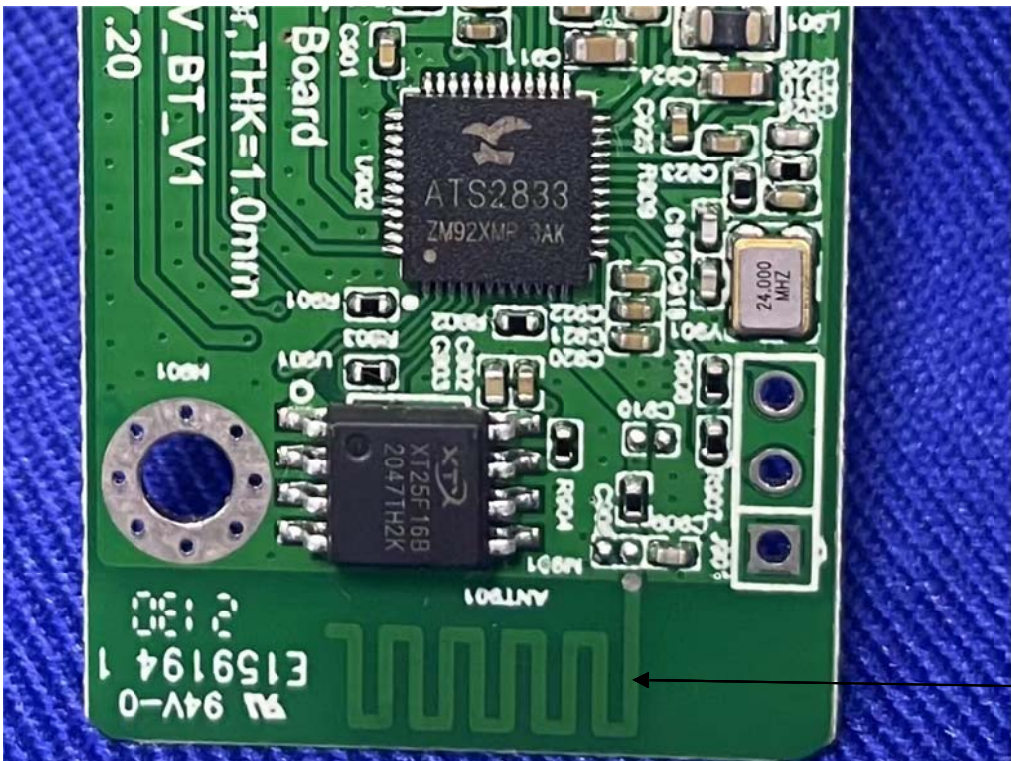

M/N: Soundbar

Internal Photos

M/N: Soundbar

Internal Photos

M/N: Soundbar

Internal Photos

M/N: Soundbar

Internal Photos

M/N: Soundbar

Bluetooth Antenna

Internal Photos

M/N: Soundbar

This antenna is disconnected and not in use

2.4G SRD Antenna