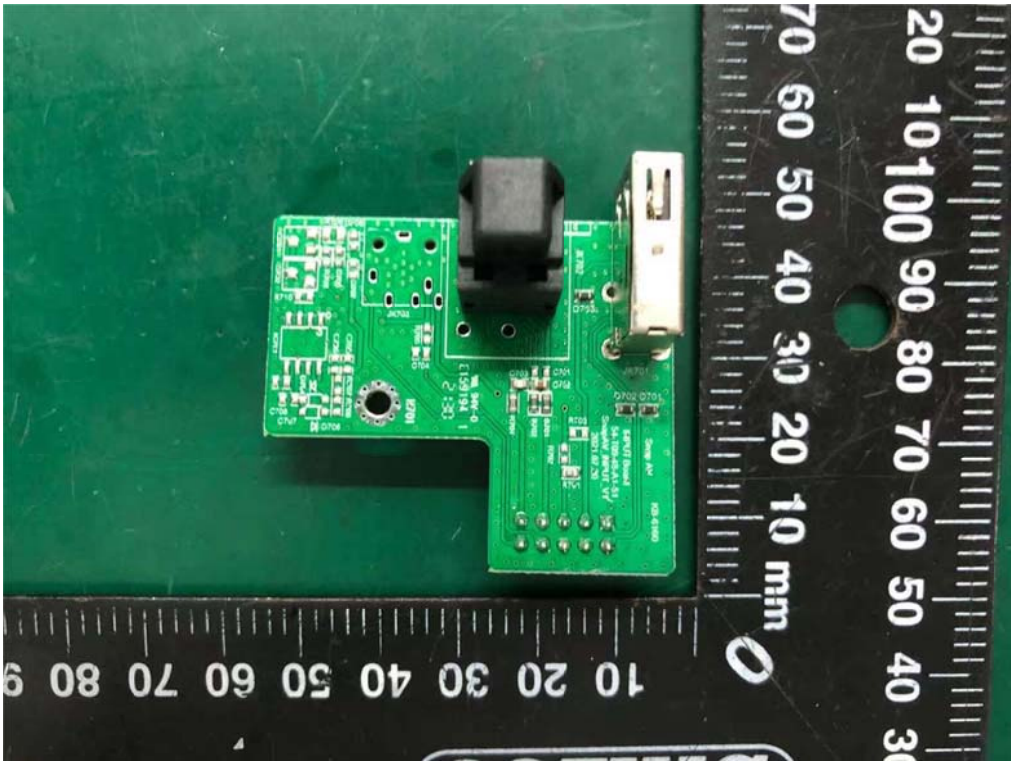

Internal Photos

M/N: Soundbar