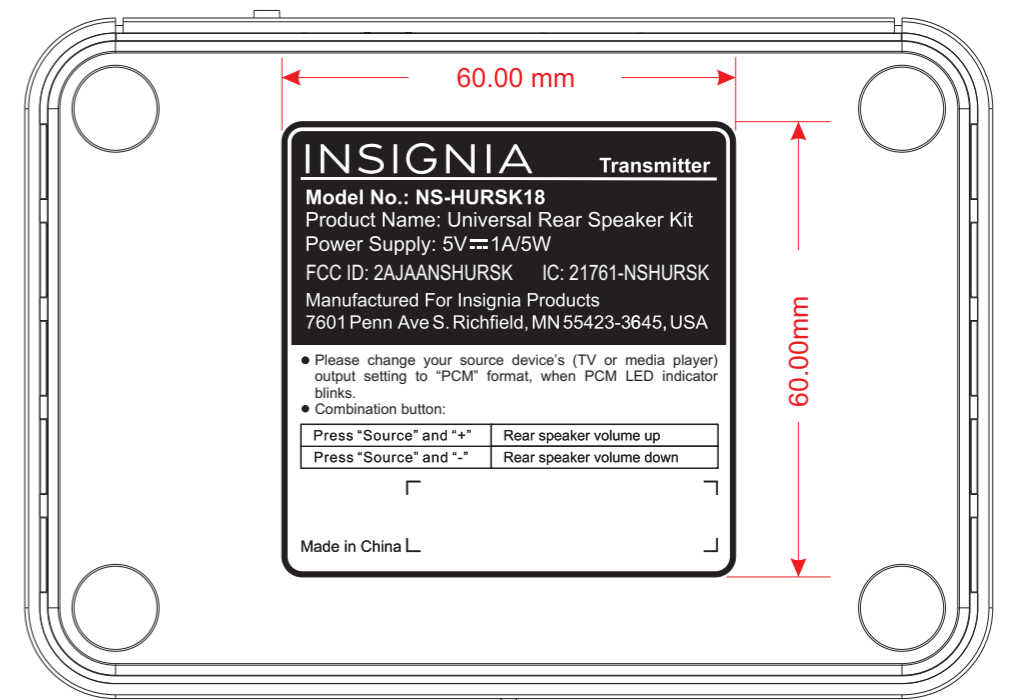

資材	品管	製造	作業指示	客戶: BEST BUY
				NO.: TX_ARTWORK

Scale: 1/1

Scale: 1/1

Scale: 1/1

INSIGNIA
Color Specifications

Pantone Cool Gray 10C 
DATE:2017/05/10 am 10:18

材質:0.1mm消銀特多龍/Matte Silver Polyester

Scale: 1/1

Scale: 1/1

註:材質與印刷油墨必須符合RoHS和最新REACH環境要求。

Note: The material and printing ink must comply RoHS environmental requirements of the latest REACH.

				承認	確認	製作
						
ISSUE	REVISIONS	DATE	NAME			