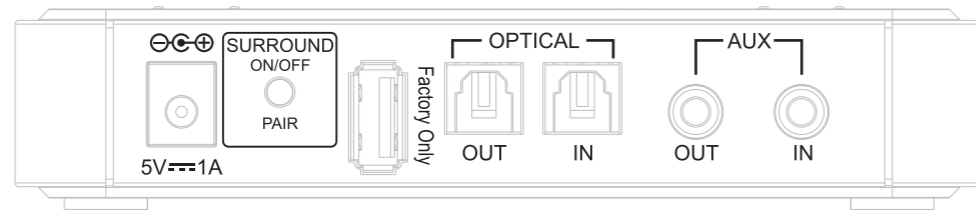

資材	品管	製造	作業指示	客戶: BEST BUY
				NO.: TX_ARTWORK

Scale: 1/1

Scale: 1/1

Scale: 1/1

INSIGNIA
Color Specifications

Pantone Cool Gray 10C 
DATE:2017/05/10 am 10:18

材質:0.1mm消銀特多龍/Matte Silver Polyester

Scale: 1/1

Scale: 1/1

註:材質與印刷油墨必須符合RoHS和最新REACH環境要求。

Note: The material and printing ink must comply RoHS environmental requirements of the latest REACH.

				承認	確認	製作
						
ISSUE	REVISIONS	DATE	NAME			