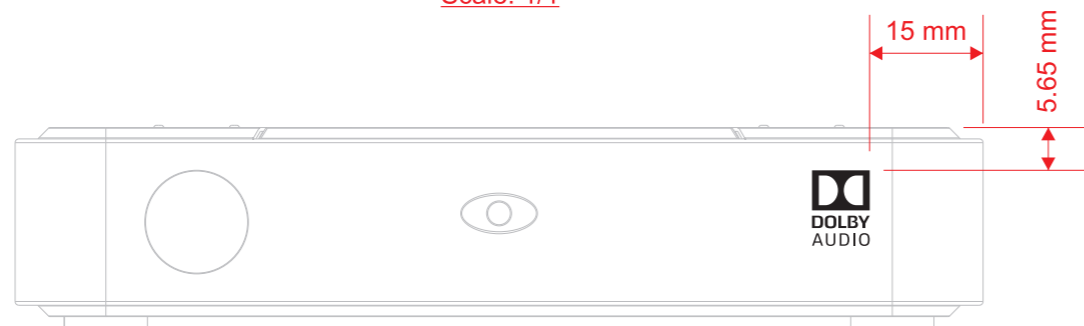

資材	品管	製造	作業指示	客戶: BEST BUY
				NO.: TX_ARTWORK

Scale: 1/1

Scale: 1/1

Scale: 1/1

INSIGNIA
Color Specifications

Pantone Cool Gray 10C 
DATE:2017/05/10 am 10:18

材質:0.1mm消銀特多龍/Matte Silver Polyester

Scale: 1/1

Scale: 1/1

註:材質與印刷油墨必須符合RoHS和最新REACH環境要求。

Note: The material and printing ink must comply RoHS environmental requirements of the latest REACH.

				承認	確認	製作
						
ISSUE	REVISIONS	DATE	NAME			