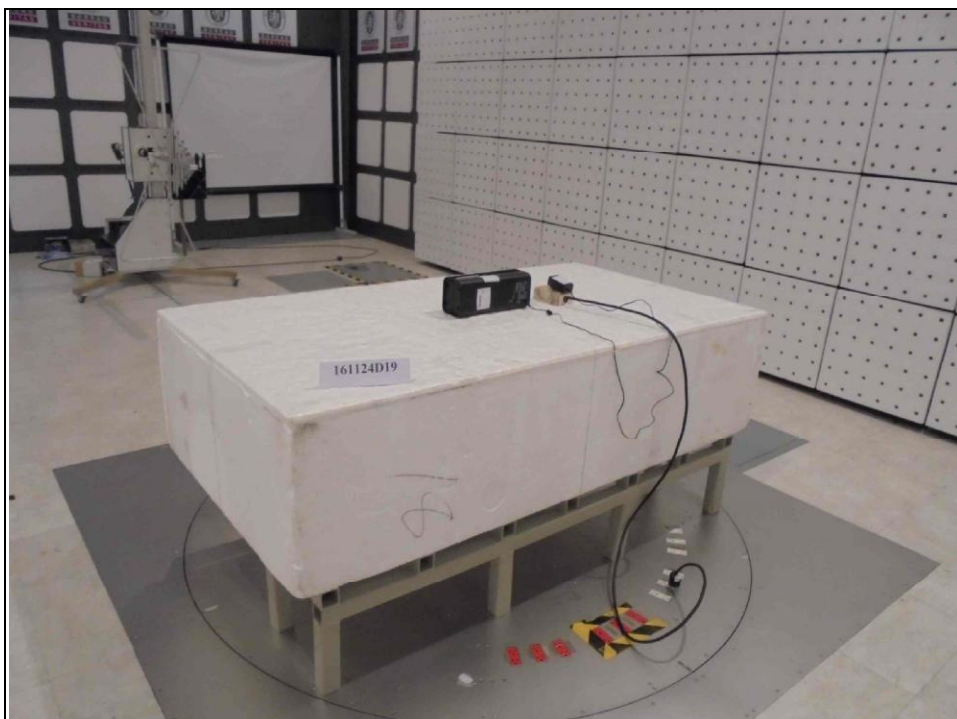

PHOTOGRAPHS OF THE TEST CONFIGURATION

CONDUCTED EMISSION TEST

RADIATED EMISSION TEST <Frequency Range 9kHz ~ 1000MHz >

RADIATED EMISSION TEST <Frequency Range above 1GHz>