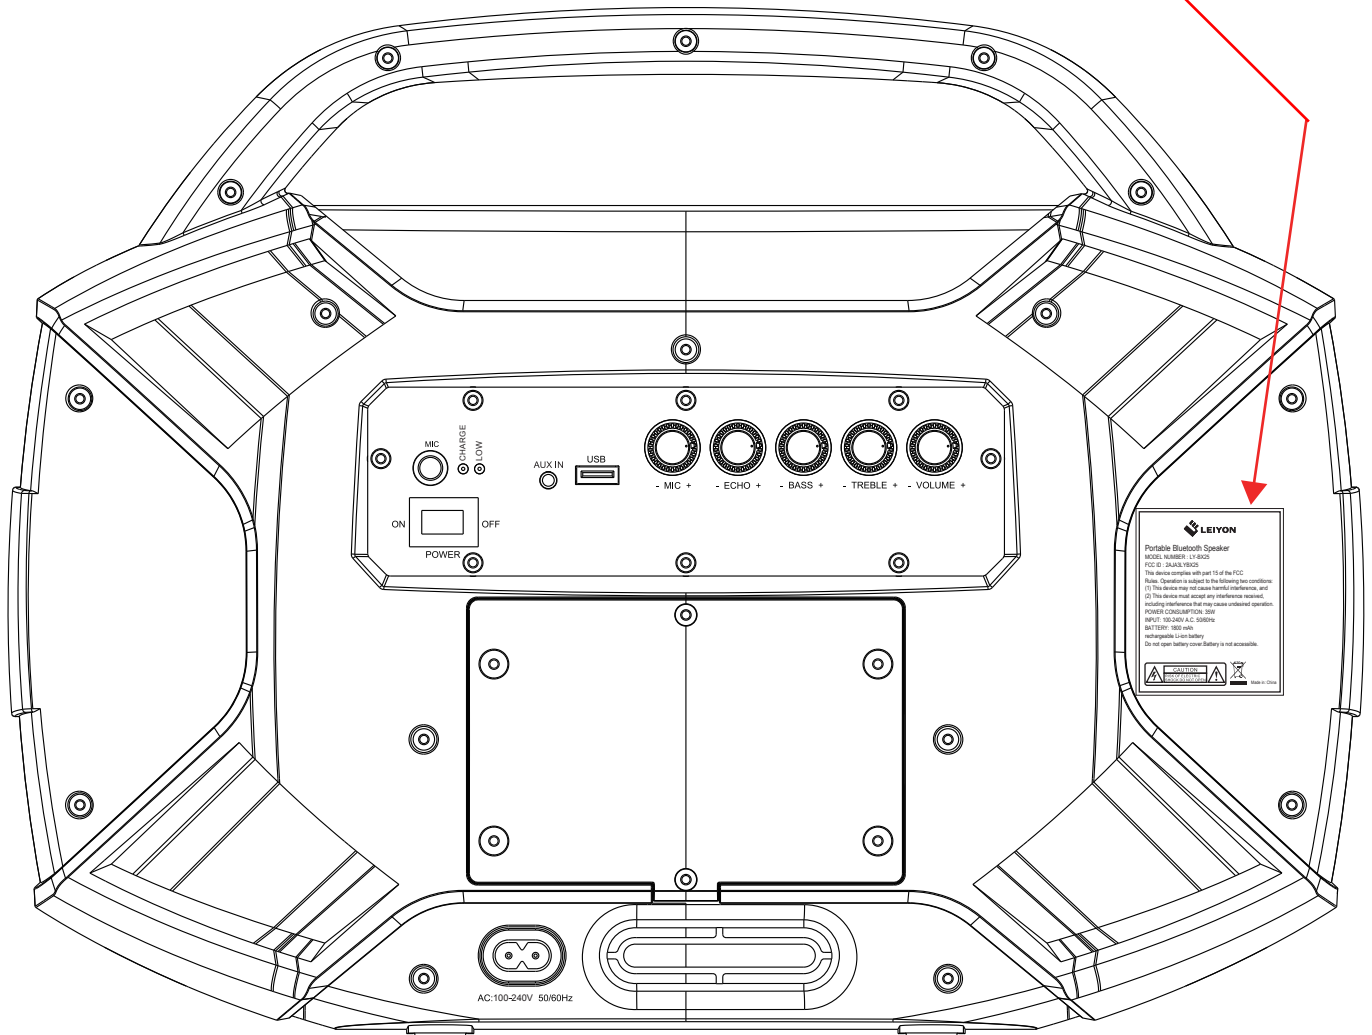

Portable Bluetooth Speaker

MODEL NUMBER : LY-BX25

FCC ID : 2AJA3LYBX25

This device complies with part 15 of the FCC

POWER CONSUMPTION: 35W

INPUT: 100-240V A.C. 50/60Hz

BATTERY: 1800 mAh

rechargeable Li-ion battery

  广东雷洋智能科技股份有限公司		Customer Model 客人型号: