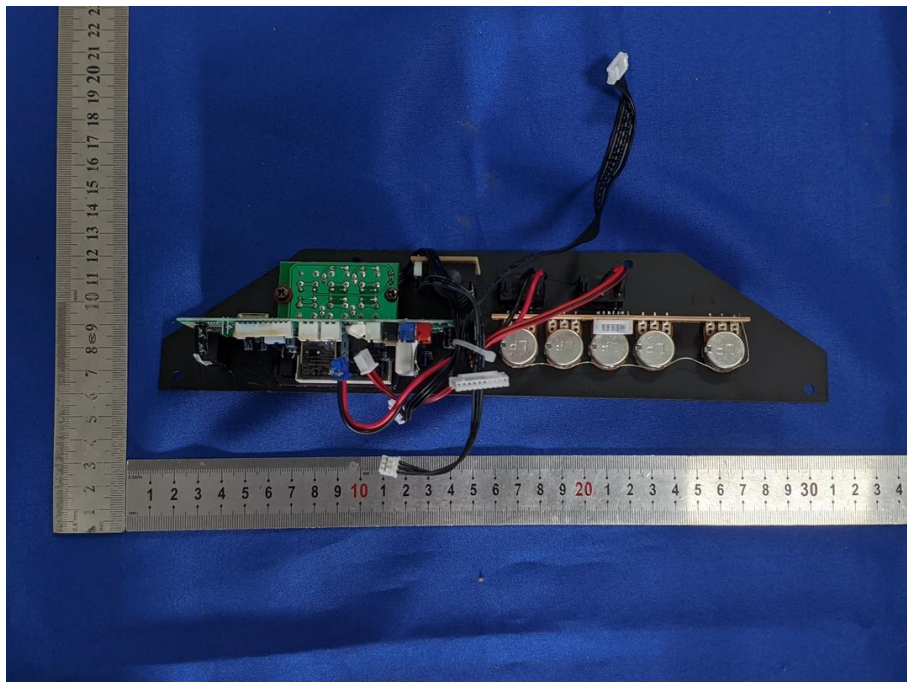

Appendix C: Photographs of EUT

Product: Karaoke Machine

Model: LY-WS08E

Internal Photos

Antenna