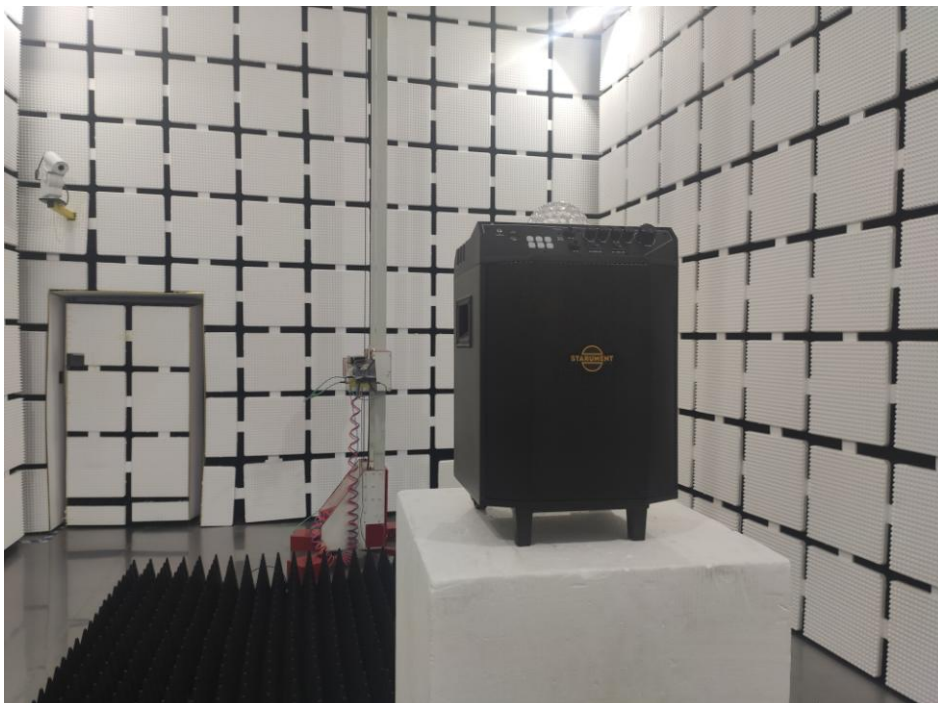

## Appendix B: Photographs of Test Setup

Product: Karaoke Machine

Model: LY-WS08E

Radiated Emission

## Conducted Emission