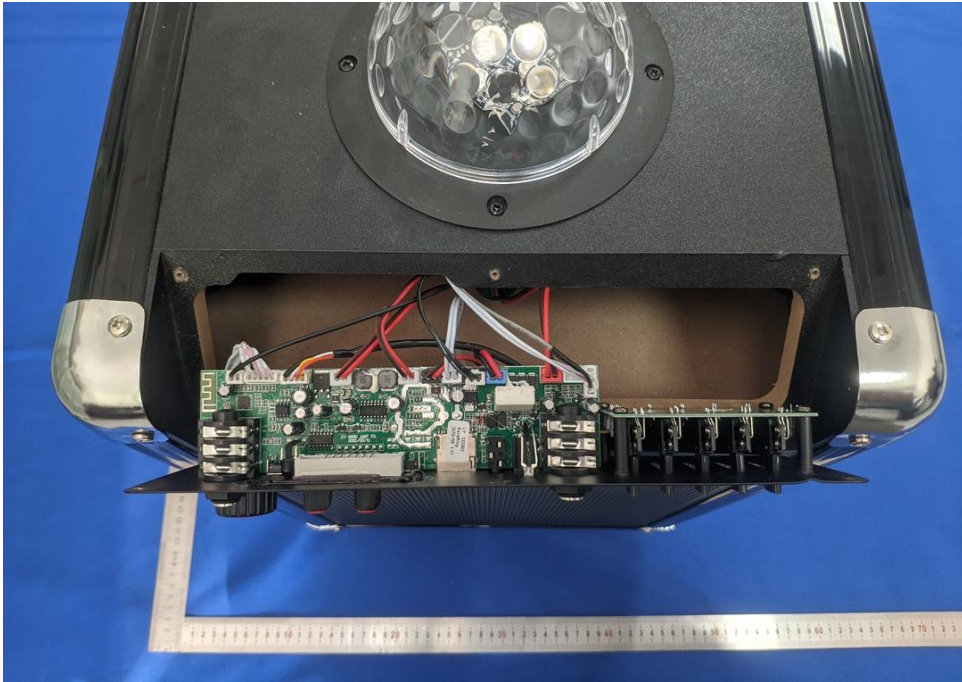

# Appendix C: Photographs of EUT

Product: Karaoke Machine

Model: LY-WS08A

Internal Photos

Antenna