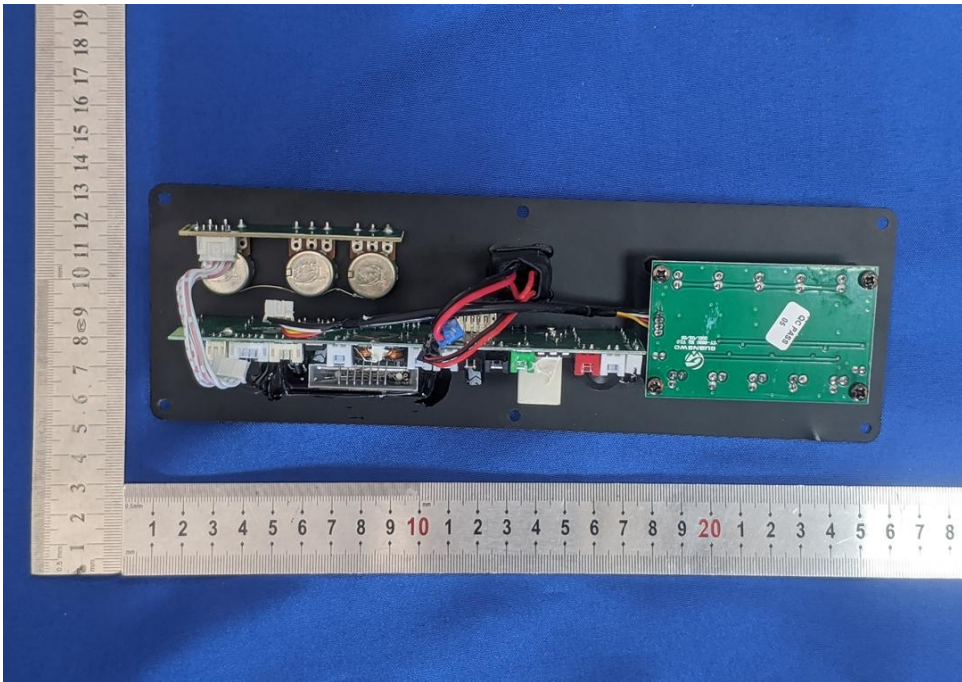

# Appendix C: Photographs of EUT

Product: Karaoke Machine

Model: LY-WS08A

Internal Photos

Antenna