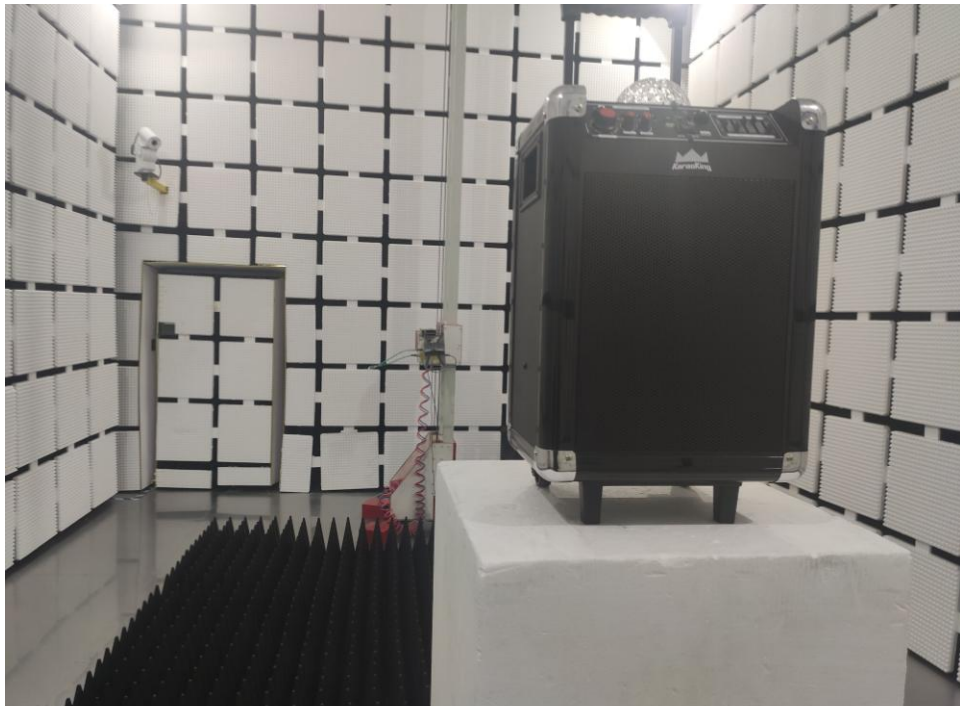

Appendix B: Photographs of Test Setup

Product: Karaoke Machine

Model: LY-WS08A

Radiated Emission

Conducted Emission