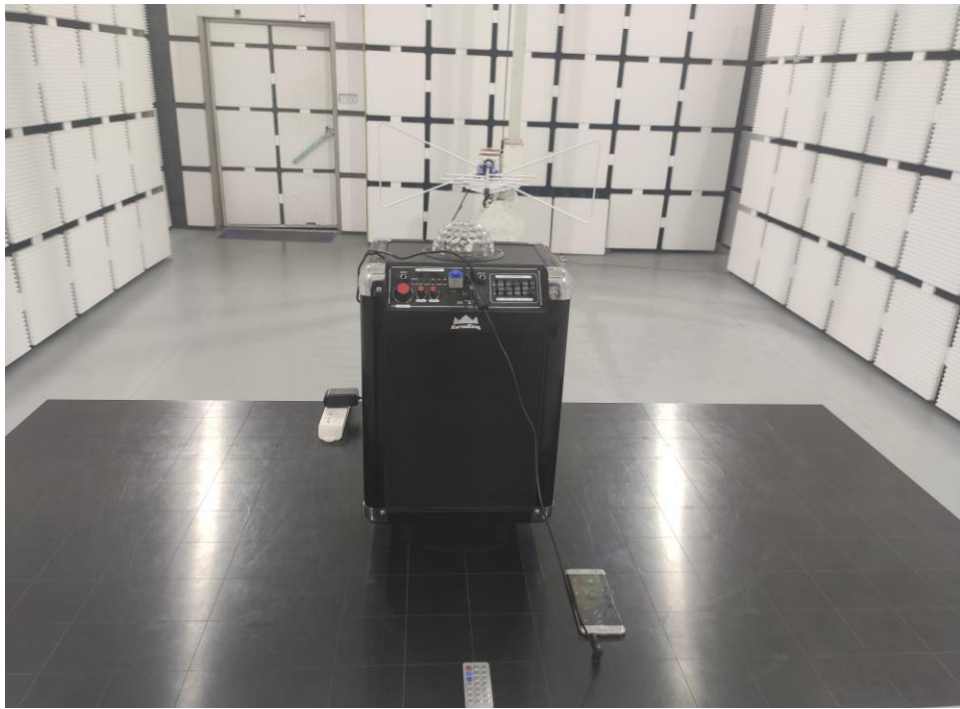

Appendix B: Photographs of Test Setup

Product: Karaoke Machine

Model: LY-WS08A

Radiated Emission

Conducted Emission