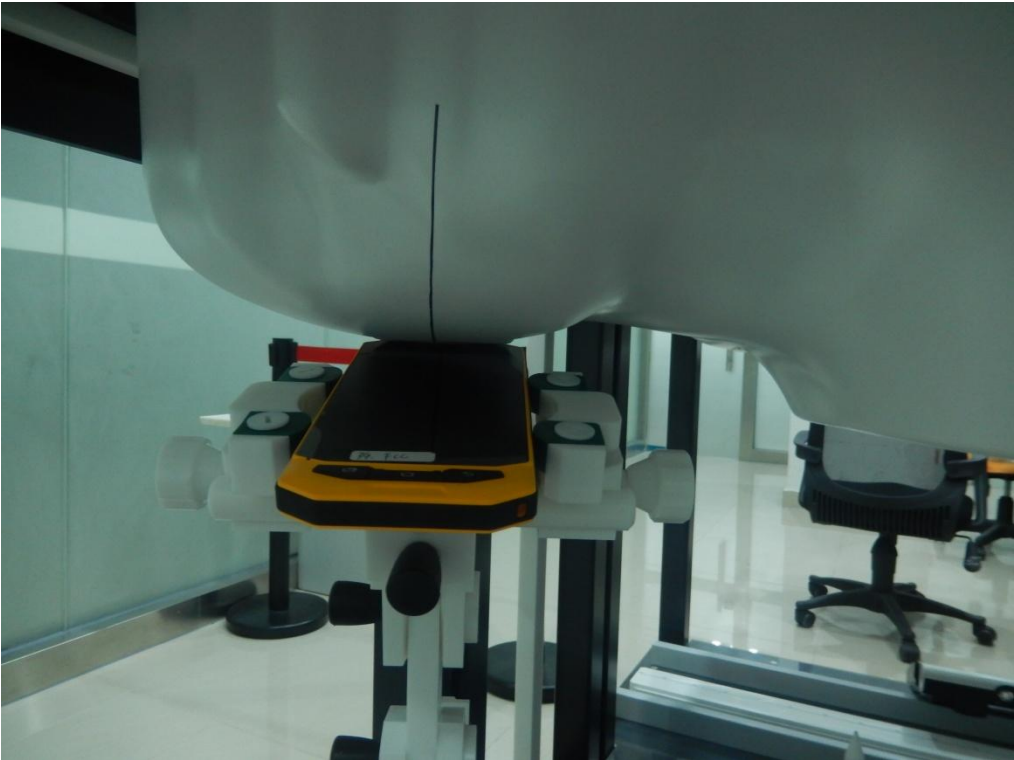

X9_SAR Setup photo

Right Touch

Right Tilt

Left Touch

Left Tilt

Body Front side(separation distance is 10mm)

Body Back side(separation distance is 10mm)

Body left side(separation distance is 10mm)

Body right side(separation distance is 10mm)

Body top side(separation distance is 10mm)

Body Bottom side(separation distance is 10mm)