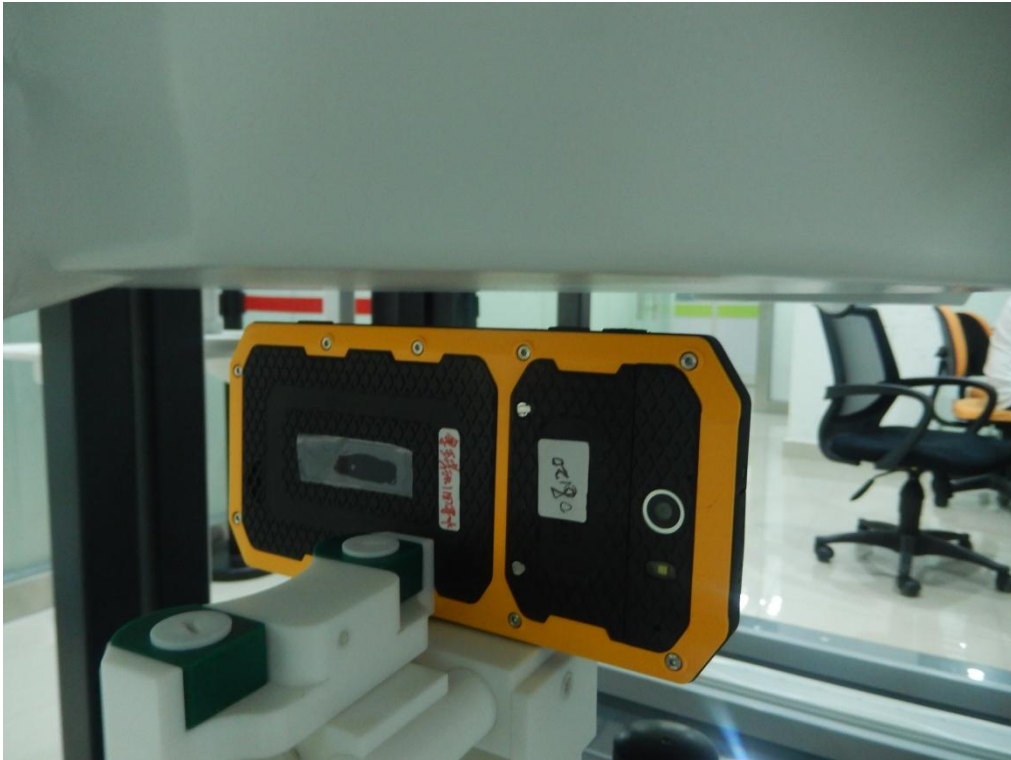

X9_SAR Setup photo

Right Touch

Right Tilt

Left Touch

Left Tilt

Body Front side(separation distance is 10mm)

Body Back side(separation distance is 10mm)

Body left side(separation distance is 10mm)

Body right side(separation distance is 10mm)

Body top side(separation distance is 10mm)

Body Bottom side(separation distance is 10mm)