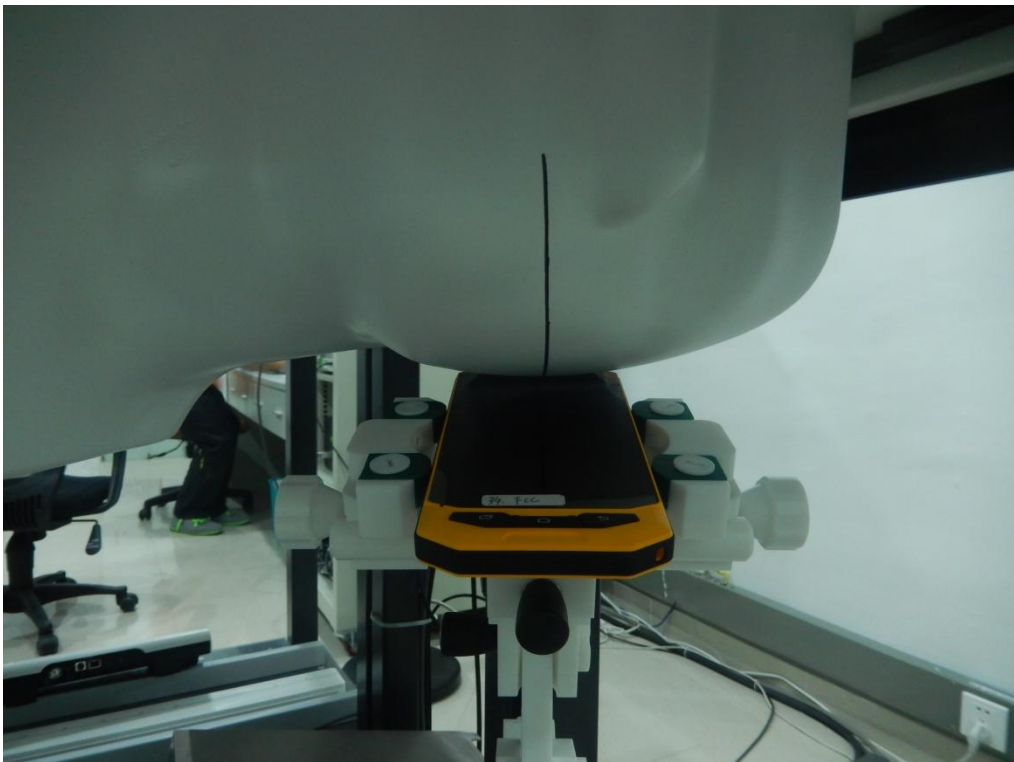

X9_SAR Setup photo

Right Touch

Right Tilt

Left Touch

Left Tilt

Body Front side(separation distance is 10mm)

Body Back side(separation distance is 10mm)

Body left side(separation distance is 10mm)

Body right side(separation distance is 10mm)

Body top side(separation distance is 10mm)

Body Bottom side(separation distance is 10mm)