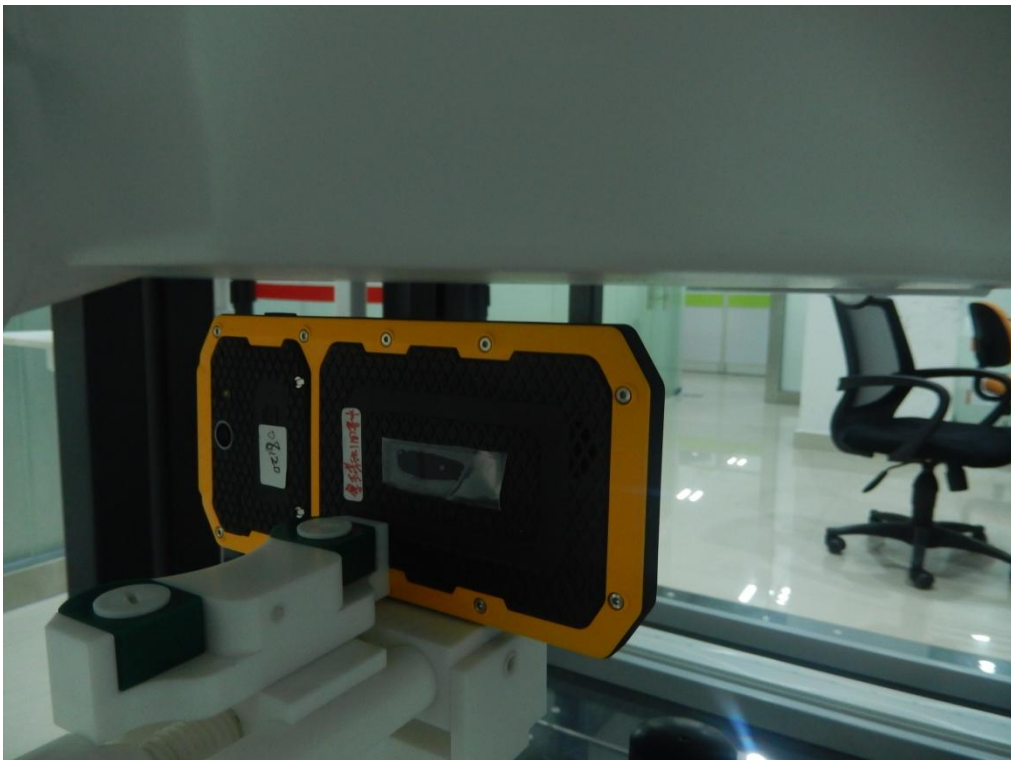

X9_SAR Setup photo

Right Touch

Right Tilt

Left Touch

Left Tilt

Body Front side(separation distance is 10mm)

Body Back side(separation distance is 10mm)

Body left side(separation distance is 10mm)

Body right side(separation distance is 10mm)

Body top side(separation distance is 10mm)

Body Bottom side(separation distance is 10mm)