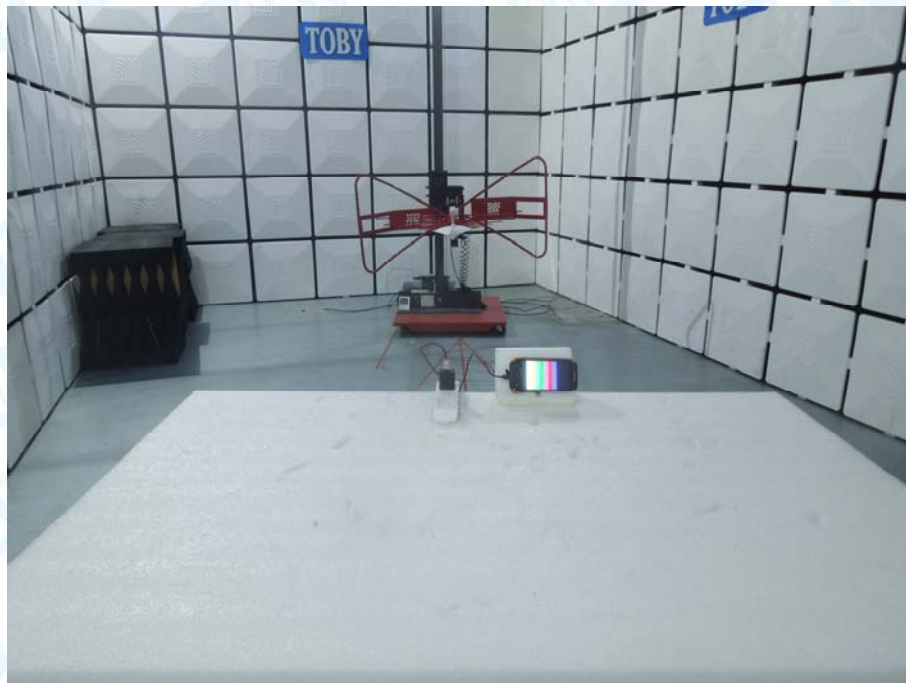

# Appendix V EUT Test Photographs

## 15C Test Setup

Photo of Setup for Radiated Emission (Above 1 GHz)

Photo of Setup for Radiated Emission (Below 1 GHz)

**Photo of Setup for Conducted Emission**

**FCC Part 22H&24E Test Setup**

**Photo of Setup for Radiated Emission (Above 1 GHz)**

**Photo of Setup for Radiated Emission (Below 1 GHz)**

**-----END OF REPORT-----**

## 7 Test Setup Photo

Radiated Spurious Emission