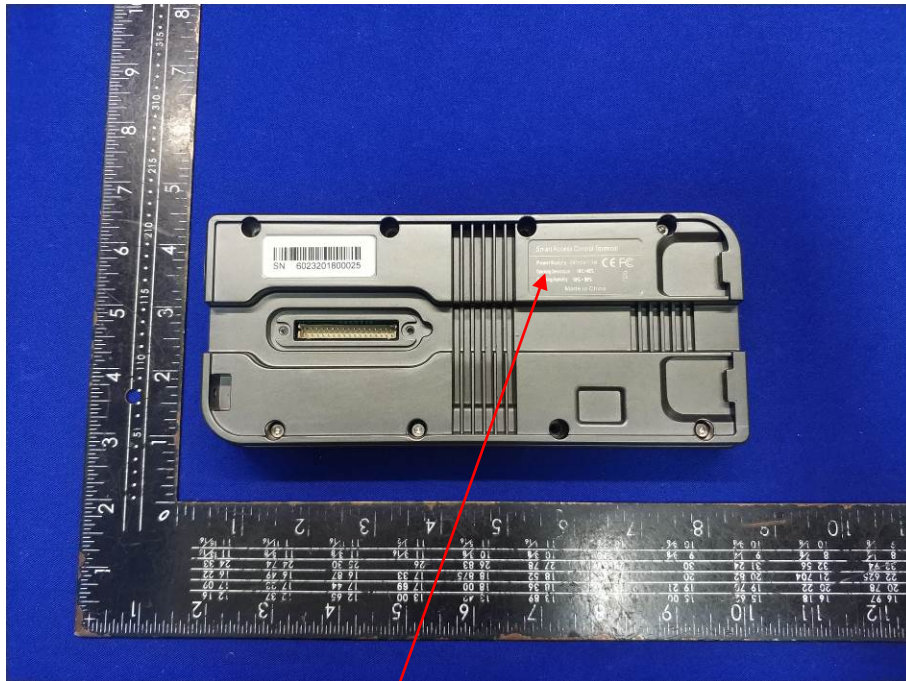

FCC ID LABEL:

ZKT_{ECO}

Smart Identification Terminal

Model: XFace300

Input: DC12V=3A

Operating Temperature: -10°C~45°C

Operating Humidity: 10%~90%

FCC ID: 2AJ9T-XF3I

Made in China

CE

This device complies with Part 15 of the FCC Rules. Operation is subject to the following two conditions:

1. This device may not cause harmful interference, and
2. This device must accept any interference received, including interference that may cause undesired operation.