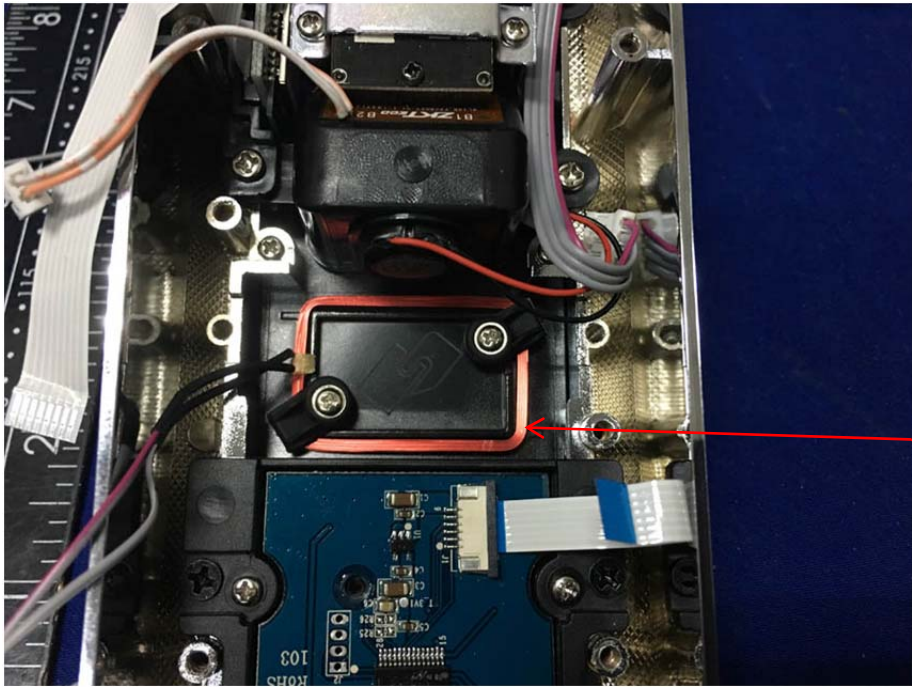

Internal Photo

125 kHz Antenna