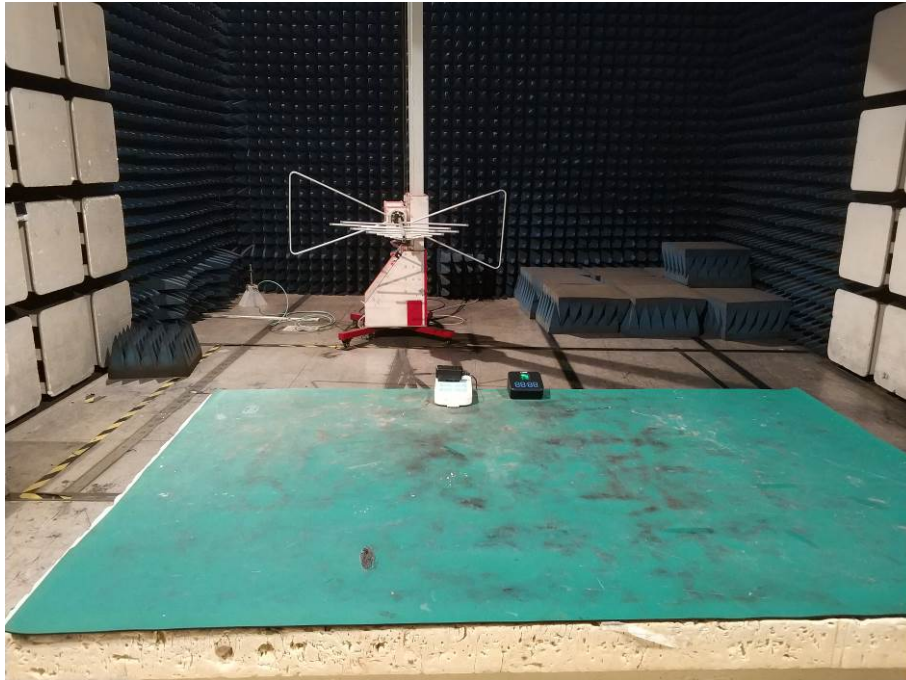

TEST SETUP PHOTOGRAPHS

1.1.Photos of Radiation Emission Measurement

Spurious Emission Test Setup (30MHz-1GHz)

Spurious Emission Test Setup (Above 1GHz)

1.2. Conducted Emission Test

-----The end-----