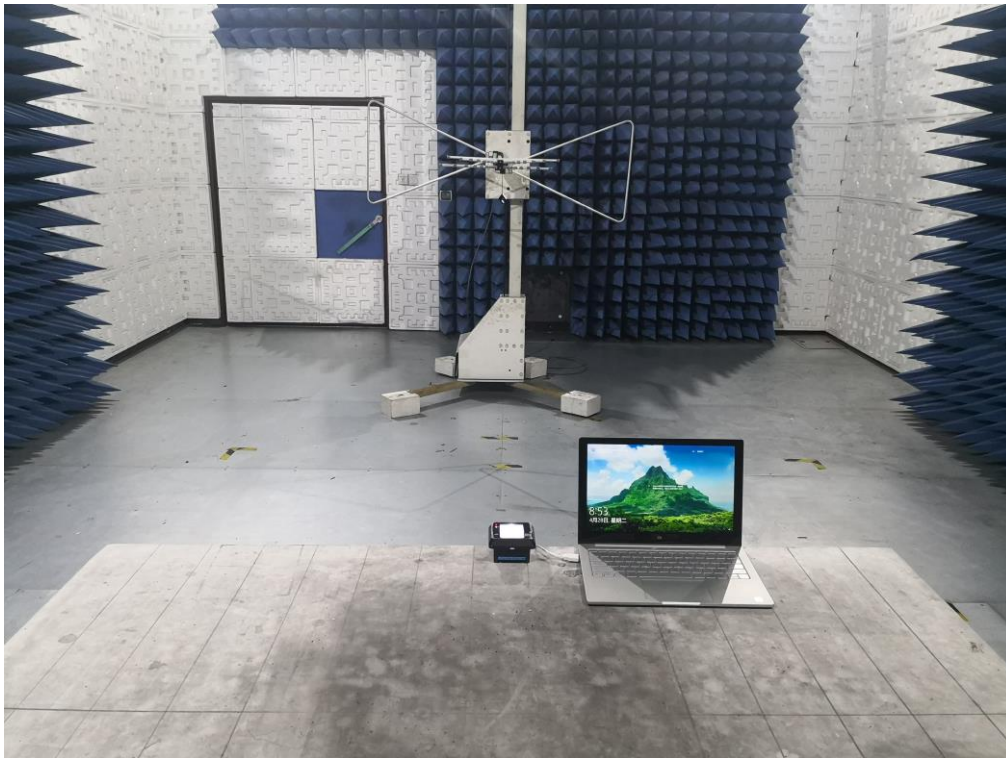

Test Setup Photos

RADIATED EMISSION TEST SETUP BELOW 30MHz

RADIATED EMISSION TEST SETUP BELOW 1GHz

FCC LINE CONDUCTED EMISSION TEST SETUP