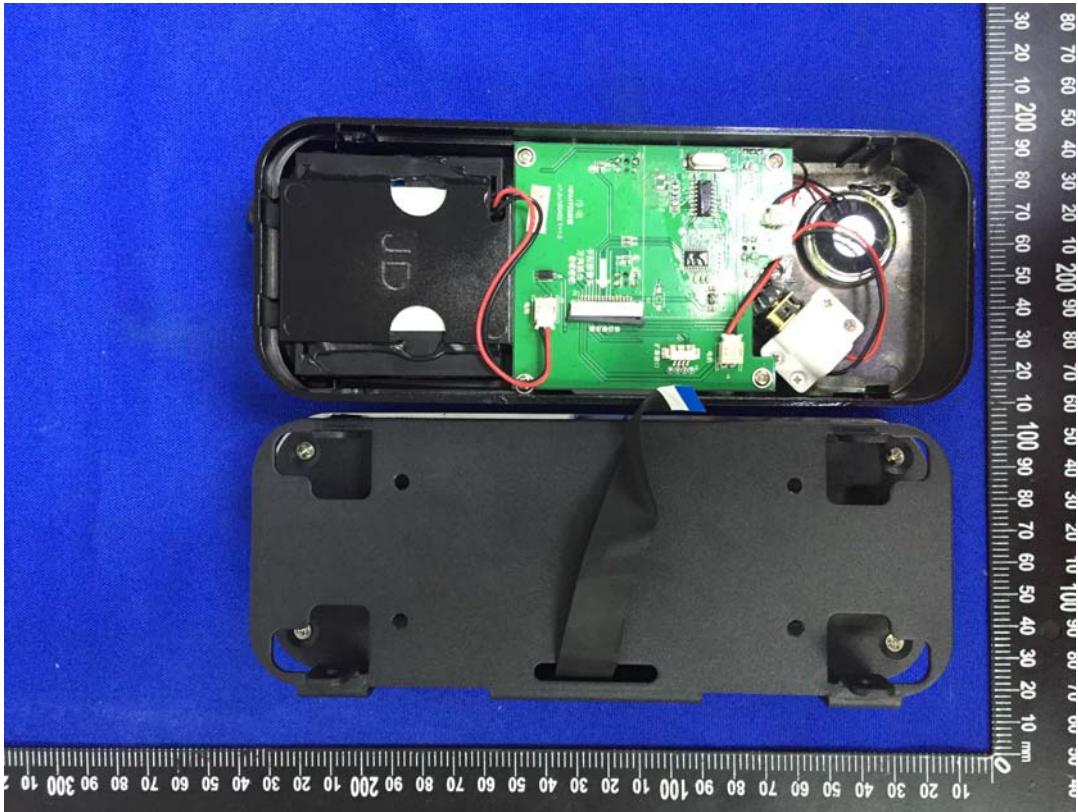

EXHIBIT C - EUT INTERNAL PHOTOGRAPHS

13.56MHz Antenna