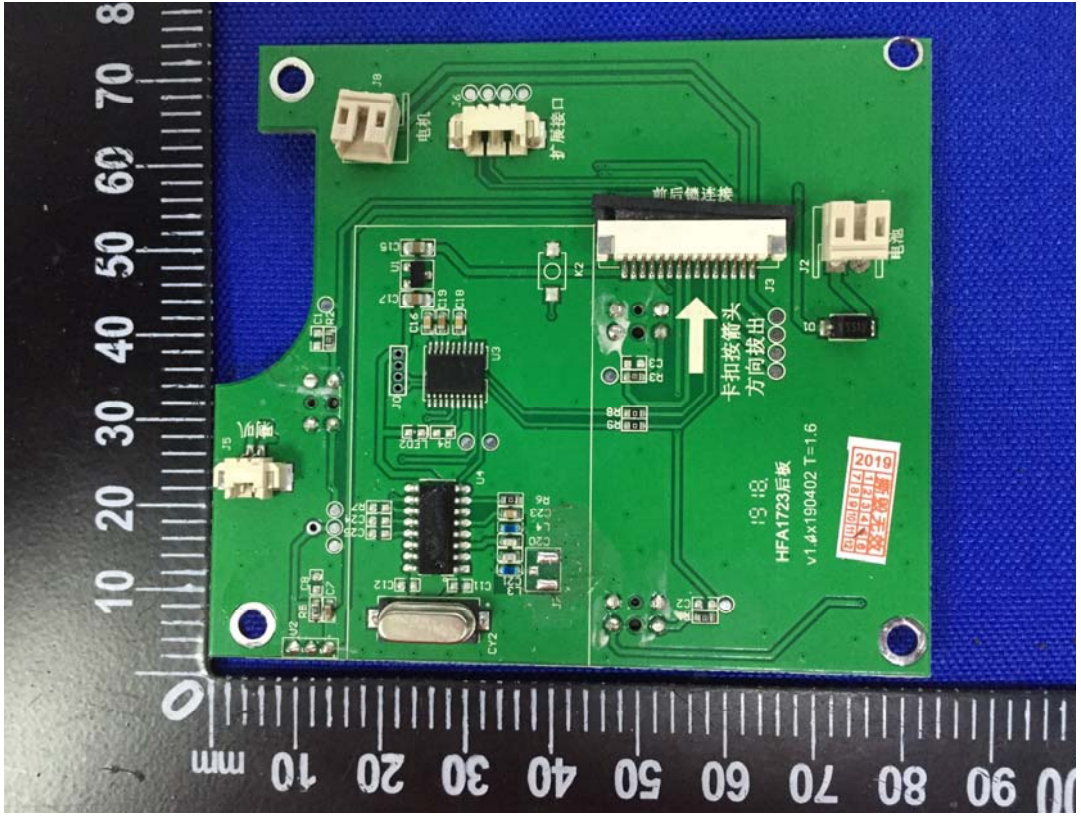

EXHIBIT C - EUT INTERNAL PHOTOGRAPHS

13.56MHz Antenna