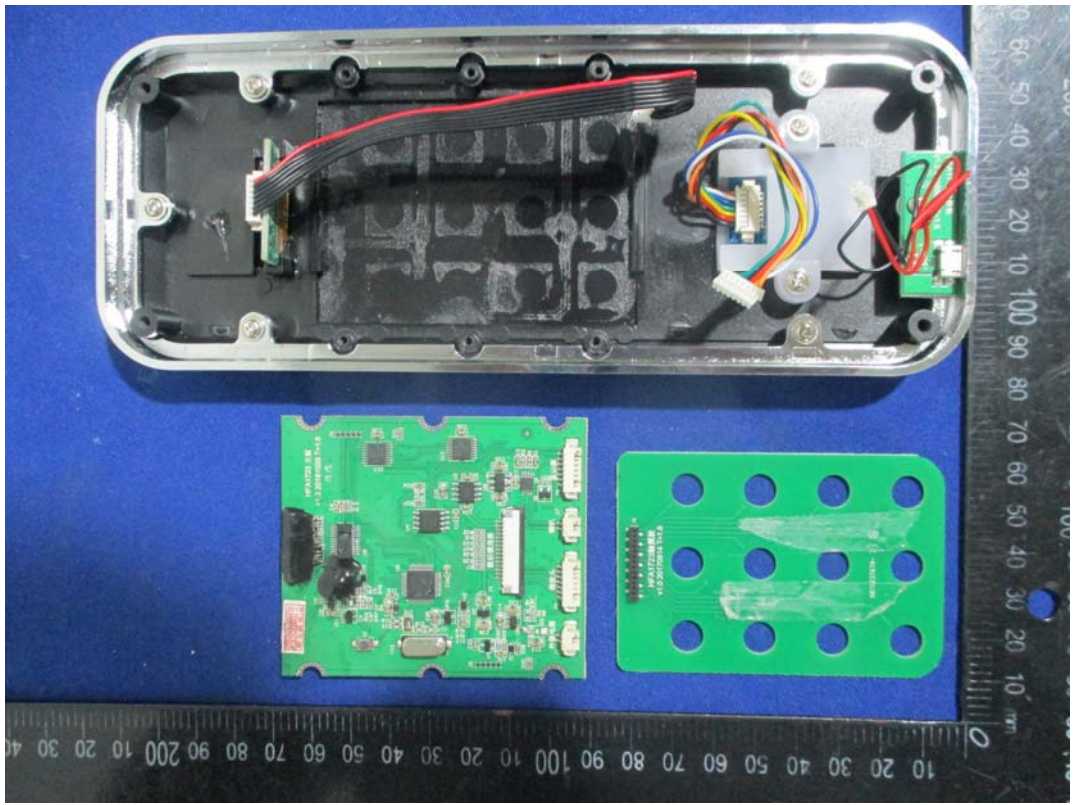

EXHIBIT C - EUT INTERNAL PHOTOGRAPHS

13.56MHz Antenna