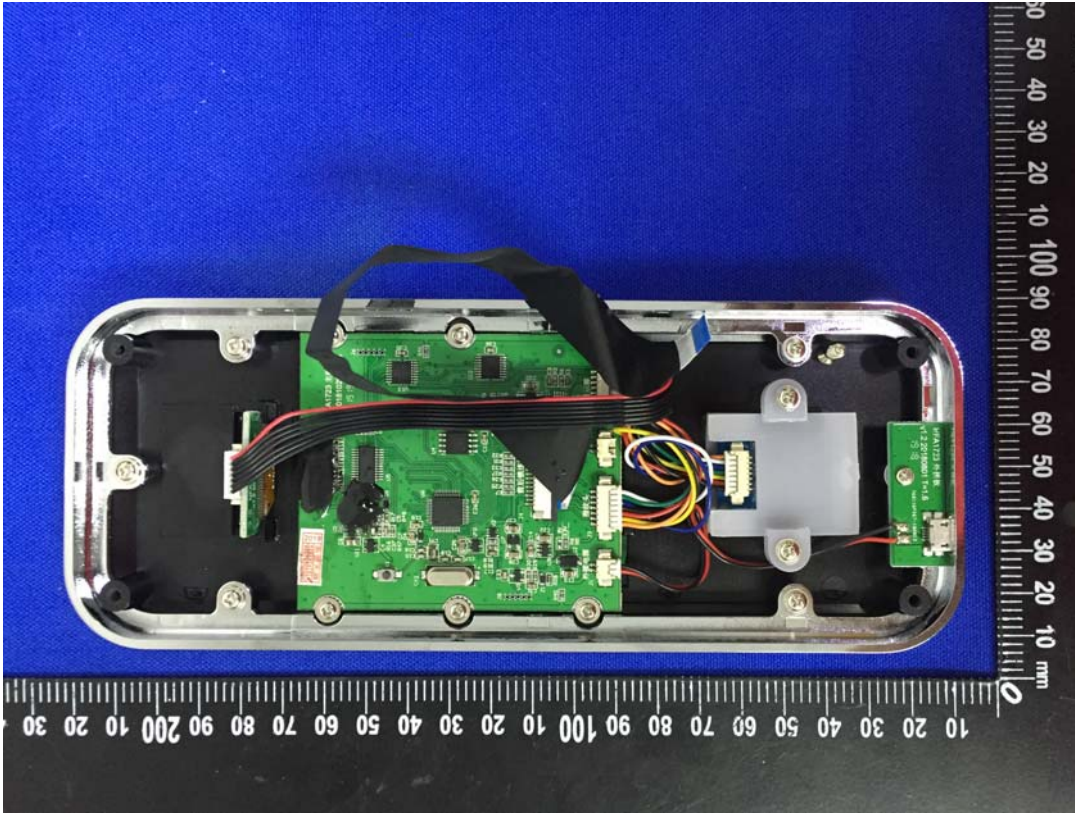

EXHIBIT C - EUT INTERNAL PHOTOGRAPHS

13.56MHz Antenna