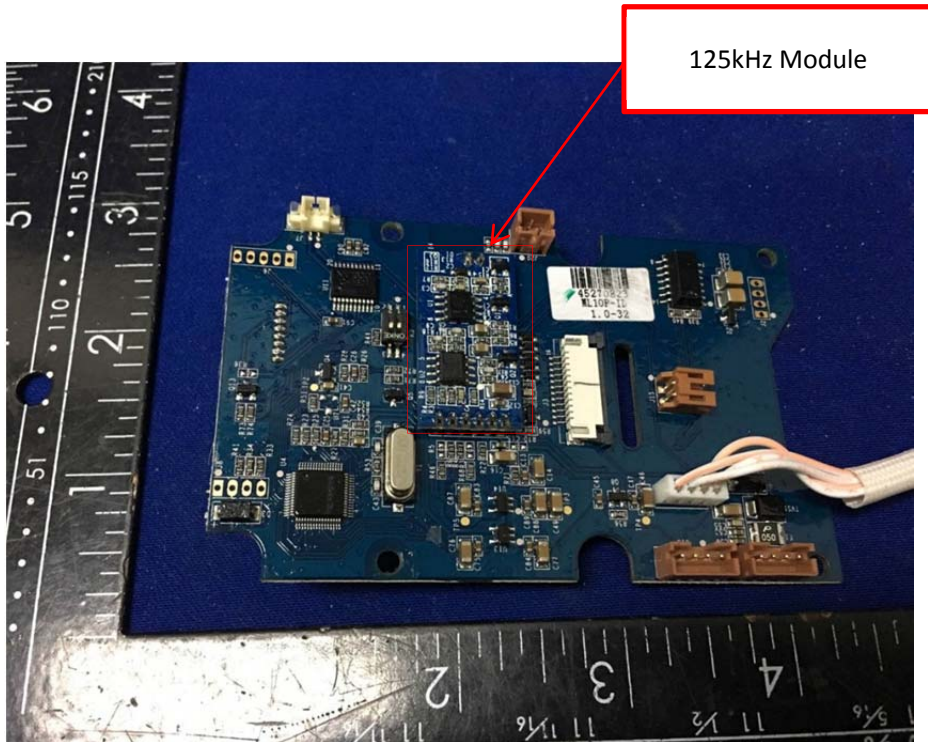

Internal Photo

125 kHz Antenna