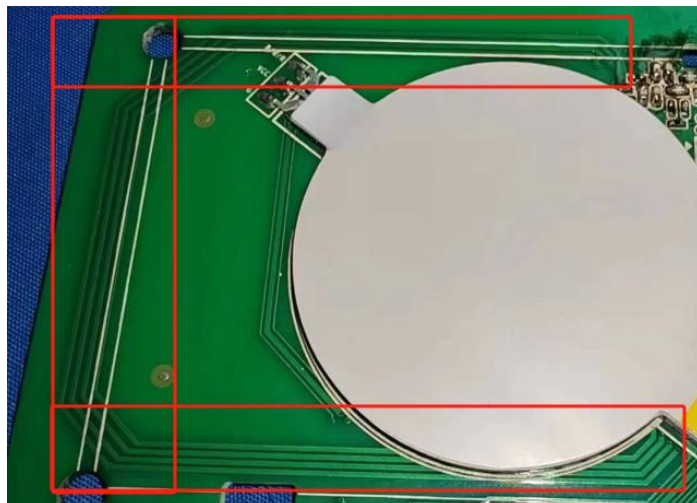

ANT PHTOT

125K ANT:

13.56MHz:

All measurements were performed radiated and therefore additional antenna gain documentation is not required.