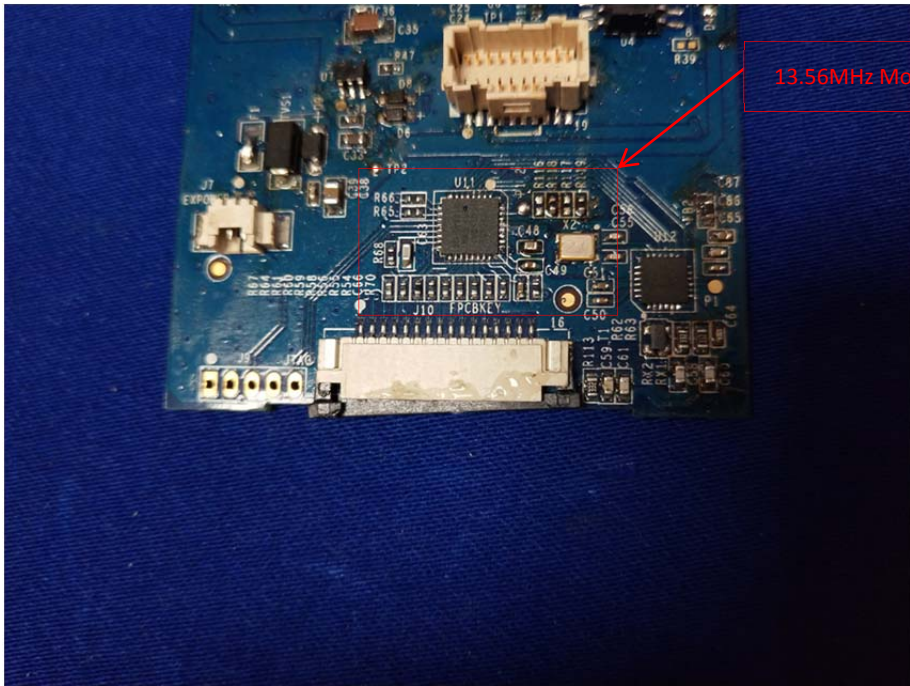

Internal Photo

13.56MHz Antenna