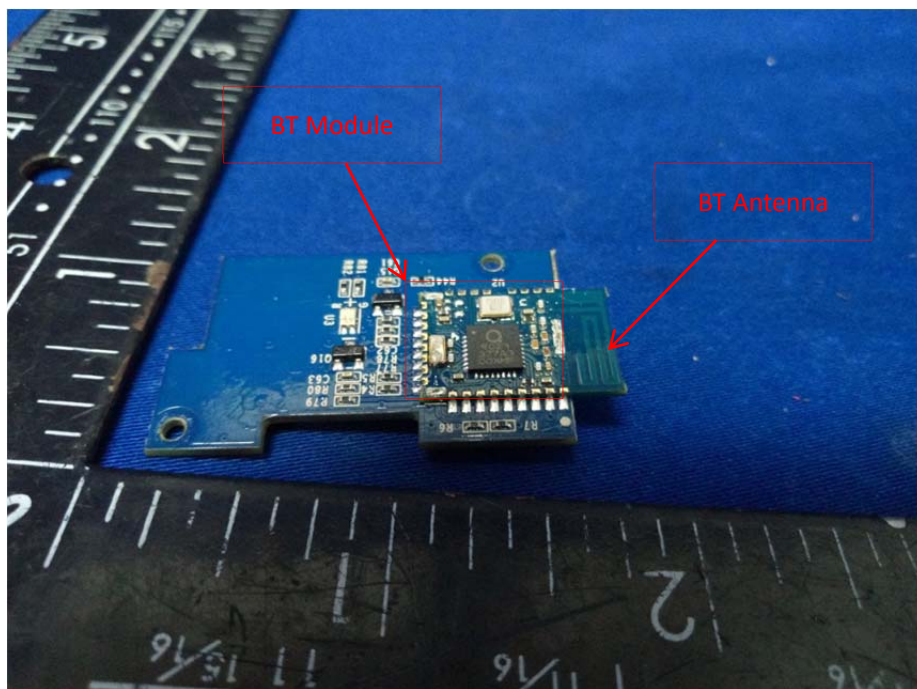

Internal Photo

13.56MHz Antenna