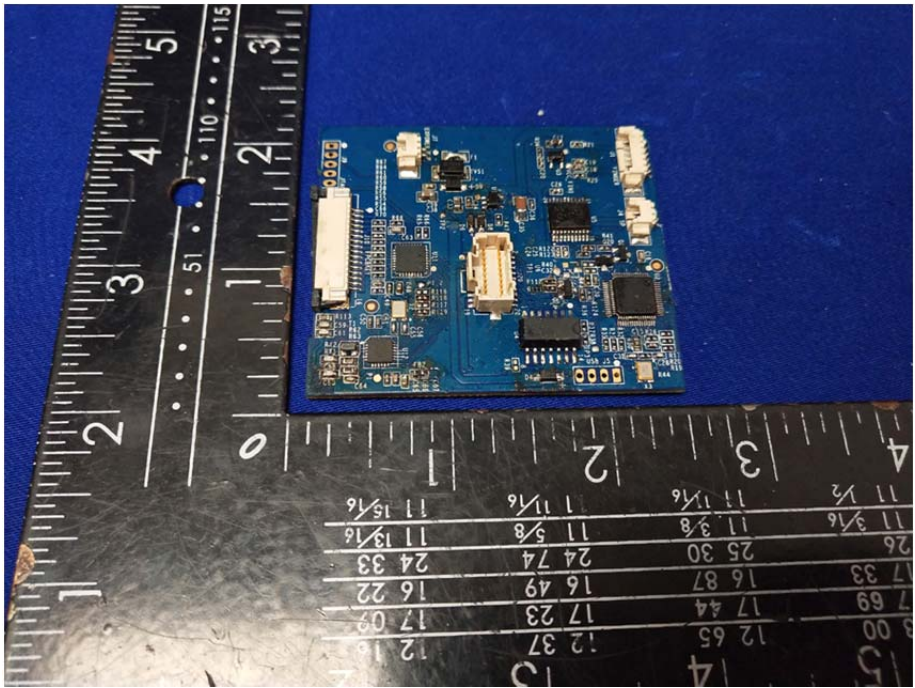

Internal Photo

13.56MHz Antenna