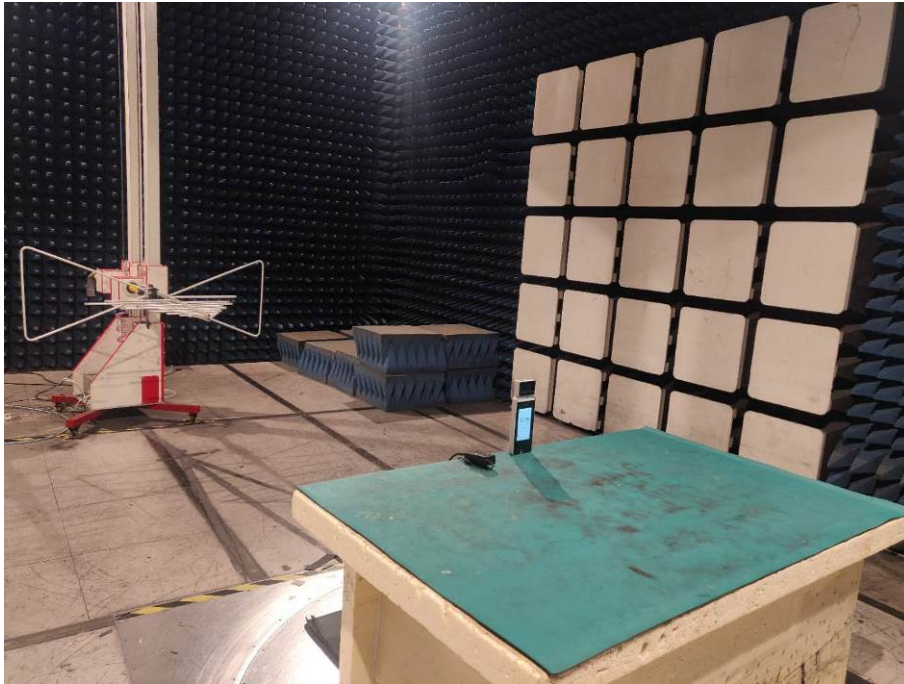

TEST SETUP PHOTOGRAPHS

1.1.Photos of Radiation Emission Measurement

Spurious Emission Test Setup (30MHz-1GHz)

Spurious Emission Test Setup (Above 1GHz)

1.2. Conducted Emission Test

-----The end-----