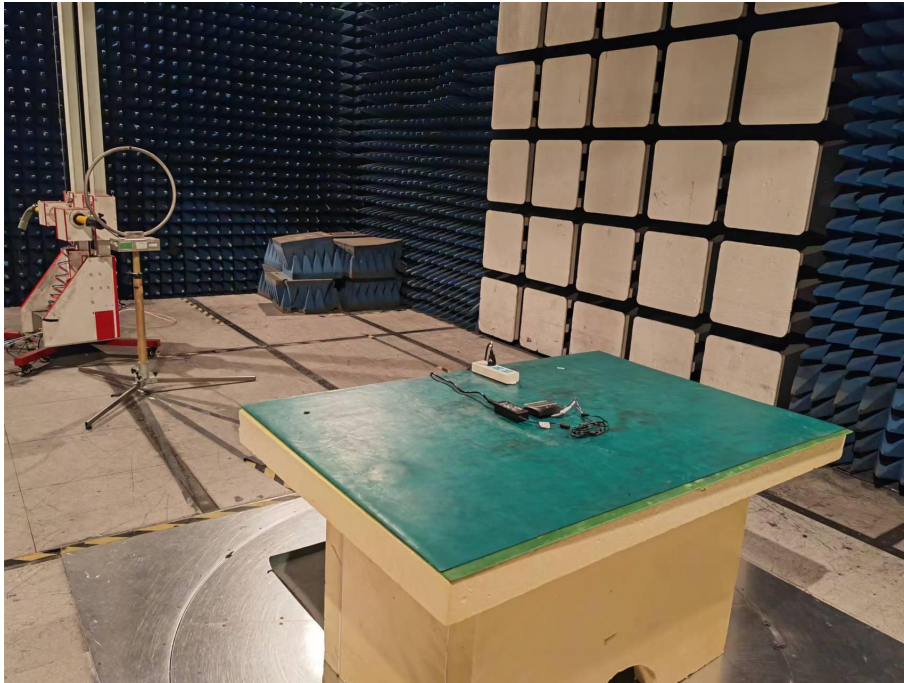

TEST SETUP PHOTOGRAPHS

1.1.Photos of Radiation Emission Measurement

Spurious Emission Test Setup (Below 30MHz)

Spurious Emission Test Setup (30MHz-1GHz)

1.2. Conducted Emission Test

-----The end-----