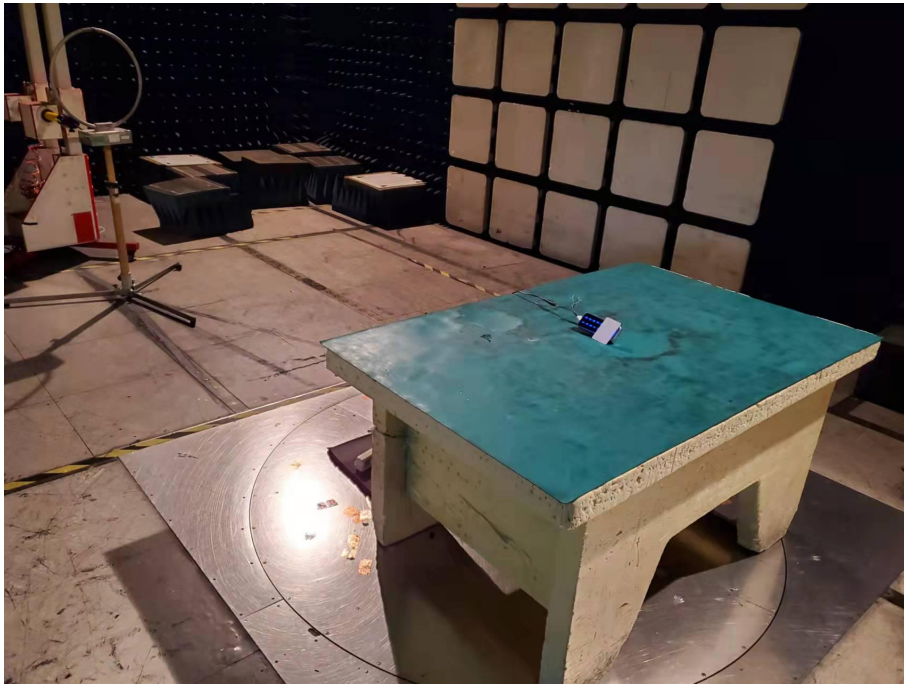

TEST SETUP PHOTOGRAPHS

1.1. Photos of Radiation Emission Measurement

Spurious Emission Test Setup (9KHz-30MHz)

Spurious Emission Test Setup (30MHz-1GHz)

1.2. Conducted Emission Test

----- The End -----