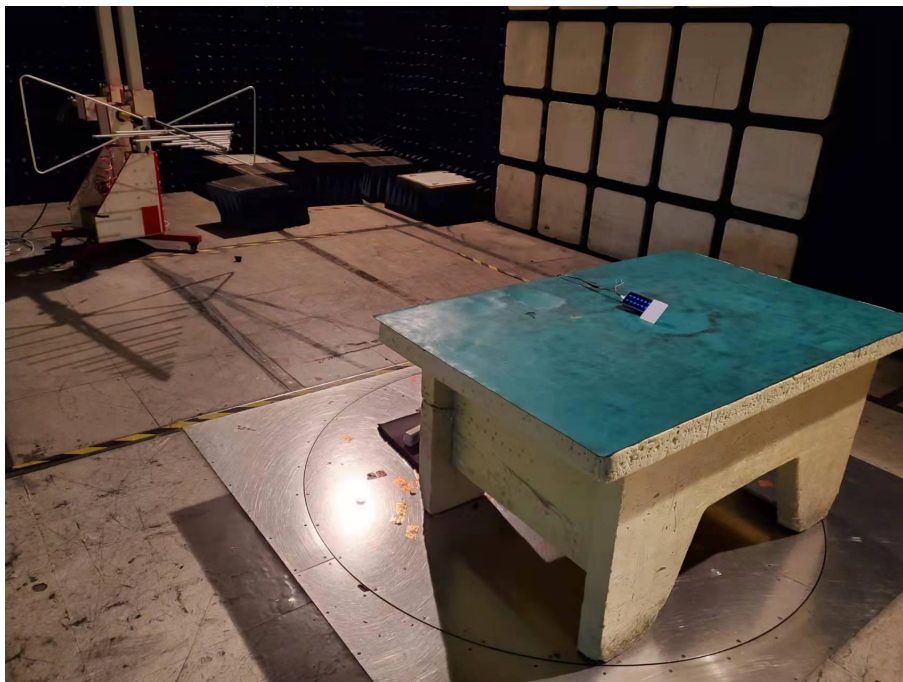

TEST SETUP PHOTOGRAPHS

1.1. Photos of Radiation Emission Measurement

Spurious Emission Test Setup (9KHz-30MHz)

Spurious Emission Test Setup (30MHz-1GHz)

1.2. Conducted Emission Test

----- The End -----