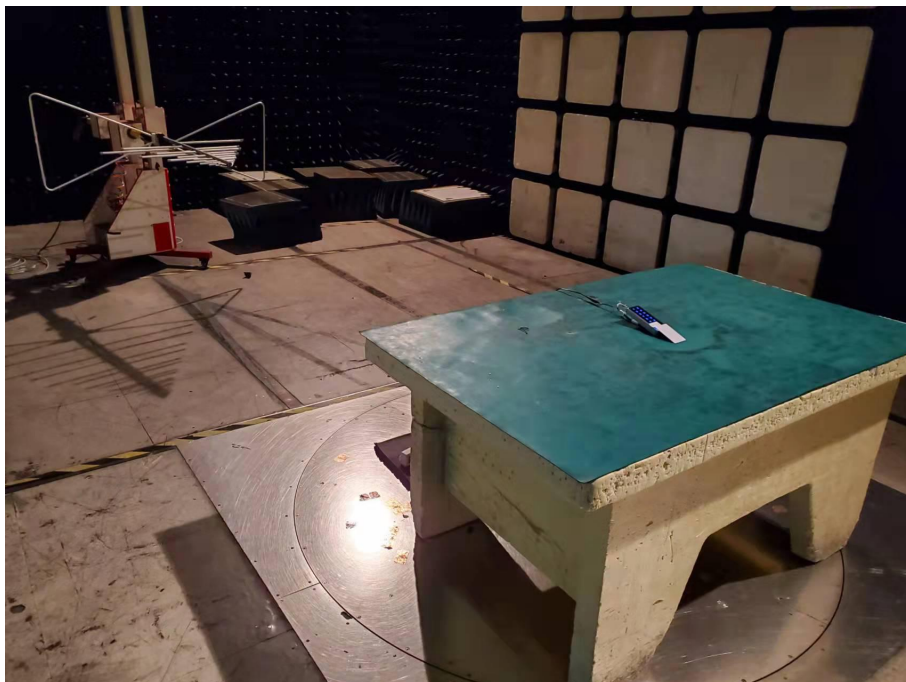

TEST SETUP PHOTOGRAPHS

1.1. Photos of Radiation Emission Measurement

Spurious Emission Test Setup (9KHz-30MHz)

Spurious Emission Test Setup (30MHz-1GHz)

1.2. Conducted Emission Test

----- The End -----