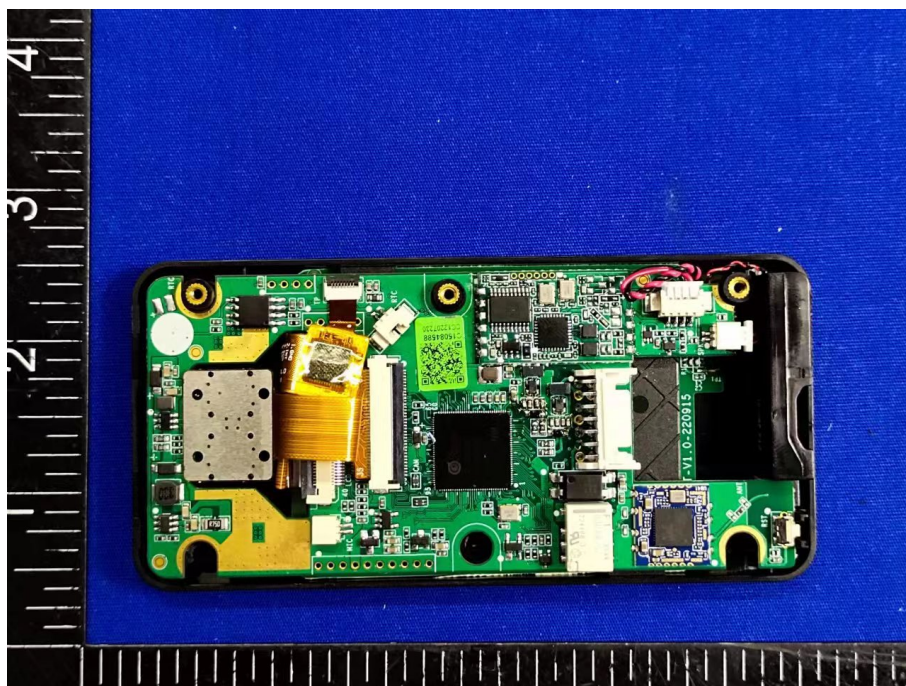

EUT INTERNAL PHOTOGRAPHS

13.56MHz Antenna

13.56MHz antenna

LDS antenna

-----The end-----