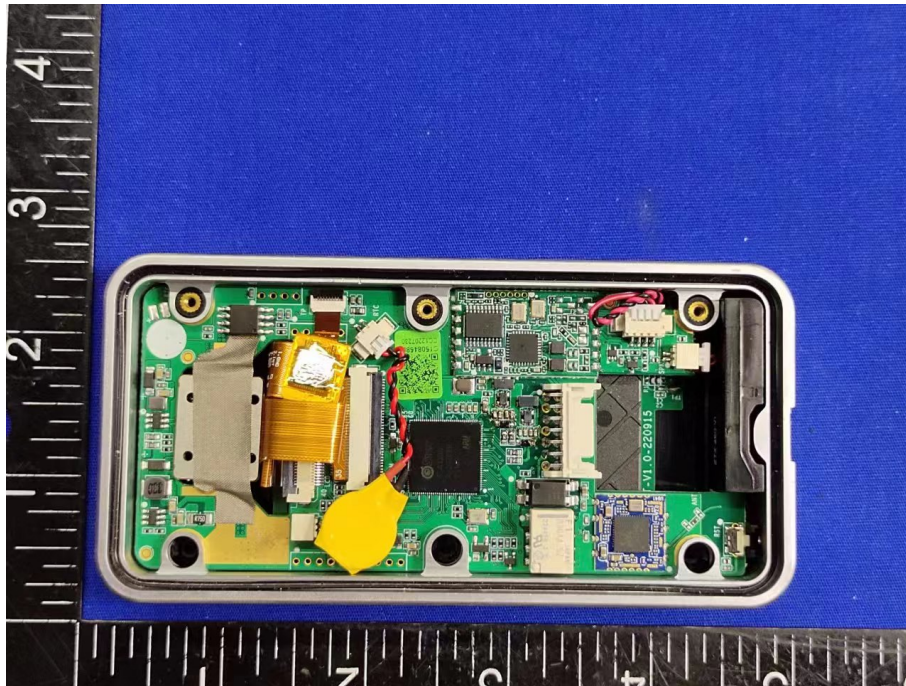

EUT INTERNAL PHOTOGRAPHS

13.56MHz Antenna

13.56MHz antenna

LDS antenna

-----The end-----