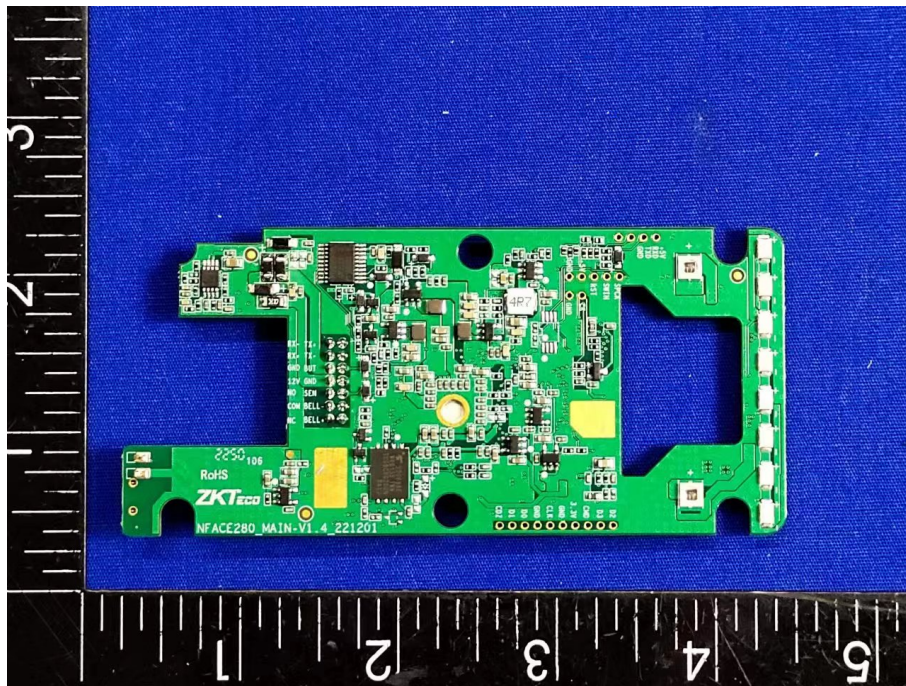

EUT INTERNAL PHOTOGRAPHS

13.56MHz Antenna

13.56MHz antenna

LDS antenna

-----The end-----