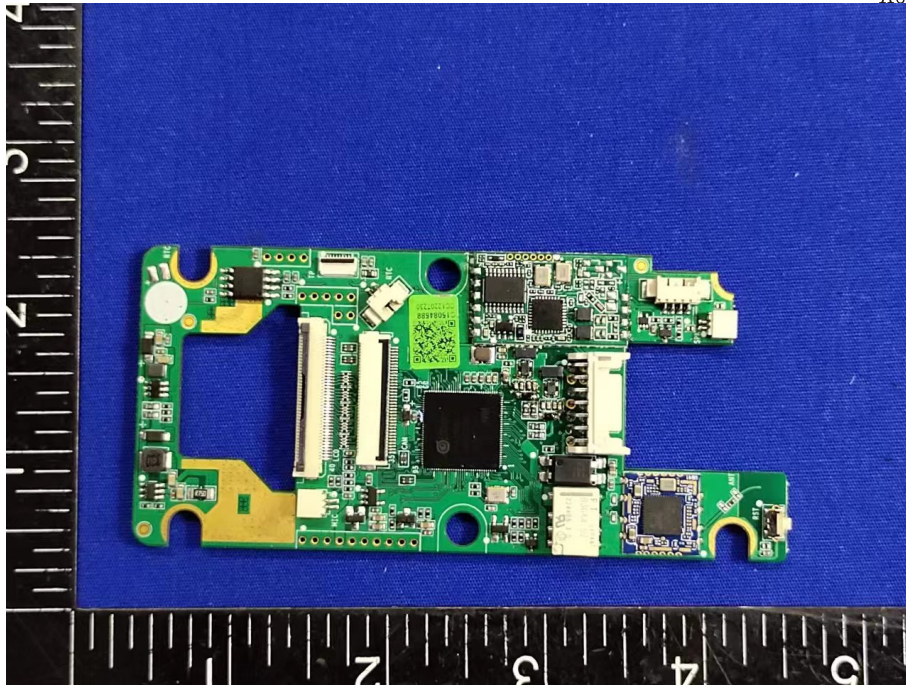

EUT INTERNAL PHOTOGRAPHS

13.56MHz Antenna

13.56MHz antenna

LDS antenna

-----The end-----