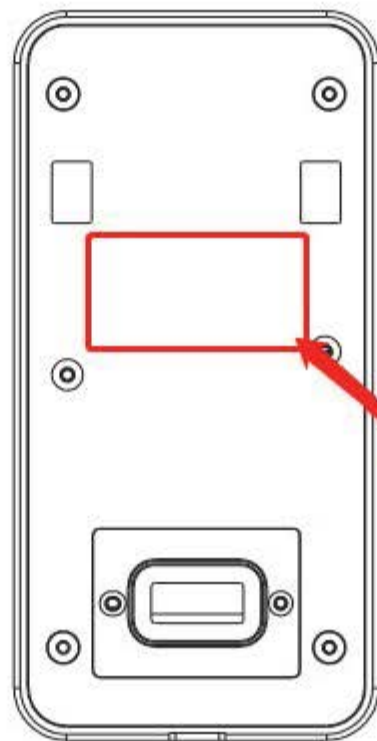

## Smart Access Control Terminal

Model: SpeedFace-V3L (Lite)

Input: DC 12V = 1.5A

Operating Temperature: -10°C ~ +45°C

Operating Humidity: 10%-90%

FCC ID: 2AJ9T-20808

Made in China

Label Location