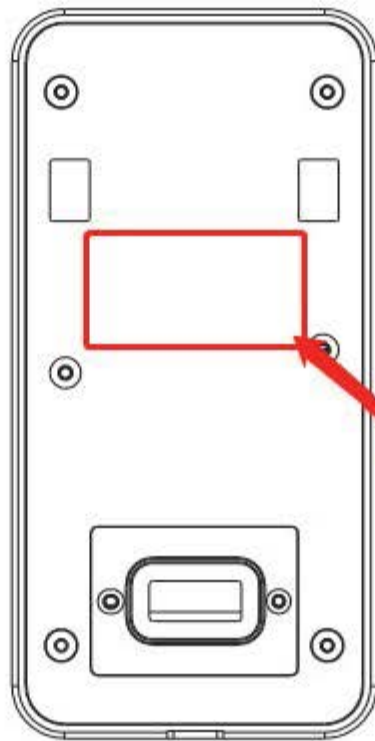

ZKT_{ECO}

Smart Access Control Terminal

Model: SpeedFace-V3L (Lite)

Input: DC 12V = 1.5A

Operating Temperature: -10°C ~ +45°C

Operating Humidity: 10%-90%

FCC ID: 2AJ9T-20807

Made in China

Label Location