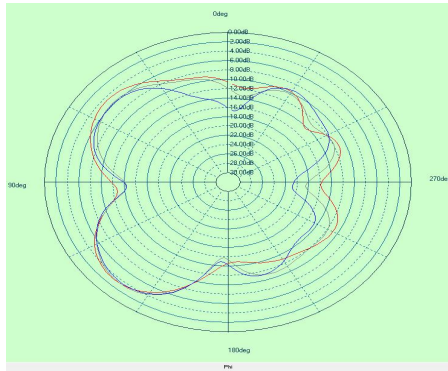

Antenna Specification

WiFi 2.4GHz

Antenna model: ZTX-280-V1

Antenna manufacturer: Shenzhen Zhongtianxun Communication Technology Co. Ltd

Antenna manufacturer address: No.34 Shilong Avenue, Shiyuan Shuitian Community, Baoan District, Shenzhen City, Guangdong Province, China

1. VSWR:

2. Efficiency/Gain:

	Frequency (MHz)	2400	2450	2500
WIFI 2.4G	Efficiency (dB)	-4.52	-4.49	-4.82
	Efficiency (%)	35	36	33
	Gain (dBi)	1.46	1.61	1.66

XOY

XOZ

Legend
 — 2400.00(MHz)
 — 2450.00(MHz)
 — 2500.00(MHz)

YOZ

Band	Channel	TRP	TIS
WIFI 11b 2.4G	1	13.57	-79.87
	6	13.15	-79.86
	11	13.85	-79.05
WIFI 11g 2.4G	1	12.36	-67.53
	6	11.92	-67.41
	11	12.65	-66.44
WIFI 11n 2.4G	1	11.75	-65.41
	6	11.59	-65.25
	11	12.44	-64.17