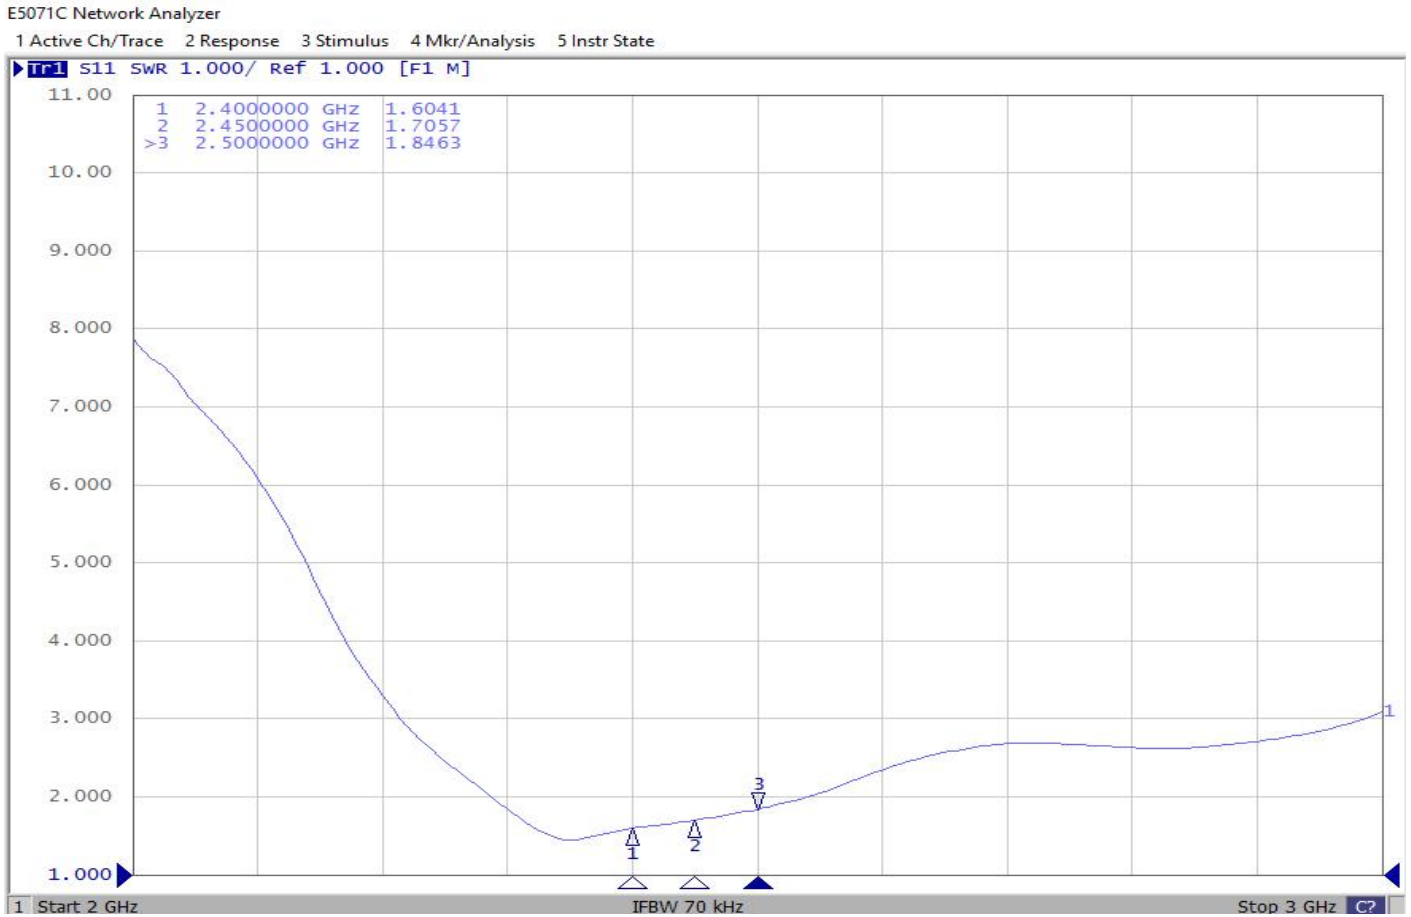

Antenna Specification

WiFi 2.4GHz

Antenna model: ZTX-280-V1

Antenna manufacturer: Shenzhen Zhongtianxun Communication Technology Co. Ltd

Antenna manufacturer address: No.34 Shilong Avenue, Shiyuan Shuitian Community, Baoan District, Shenzhen City, Guangdong Province, China

1. VSWR:

2. Efficiency/Gain:

	Frequency (MHz)	2400	2450	2500
WIFI 2.4G	Efficiency (dB)	-4.52	-4.49	-4.82
	Efficiency (%)	35	36	33
	Gain (dBi)	1.46	1.61	1.66

XOY

XOZ

Legend
 — 2400.00(MHz)
 — 2450.00(MHz)
 — 2500.00(MHz)