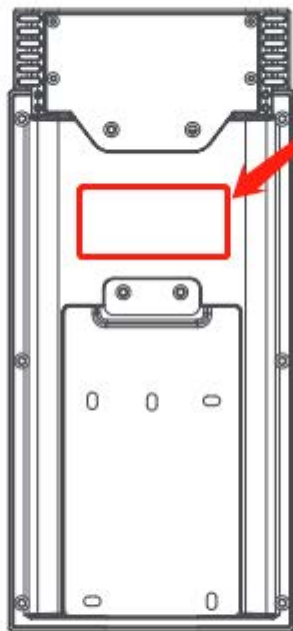

## Smart Access Control Terminal

Model: RevFace15[TI]

Input: DC 12V  $\equiv$  3A

Operating Temperature: 16°C ~ 35°C

Operating Humidity: 20%~80%

FCC ID: 2AJ9T-20803

Made in China

Label Position