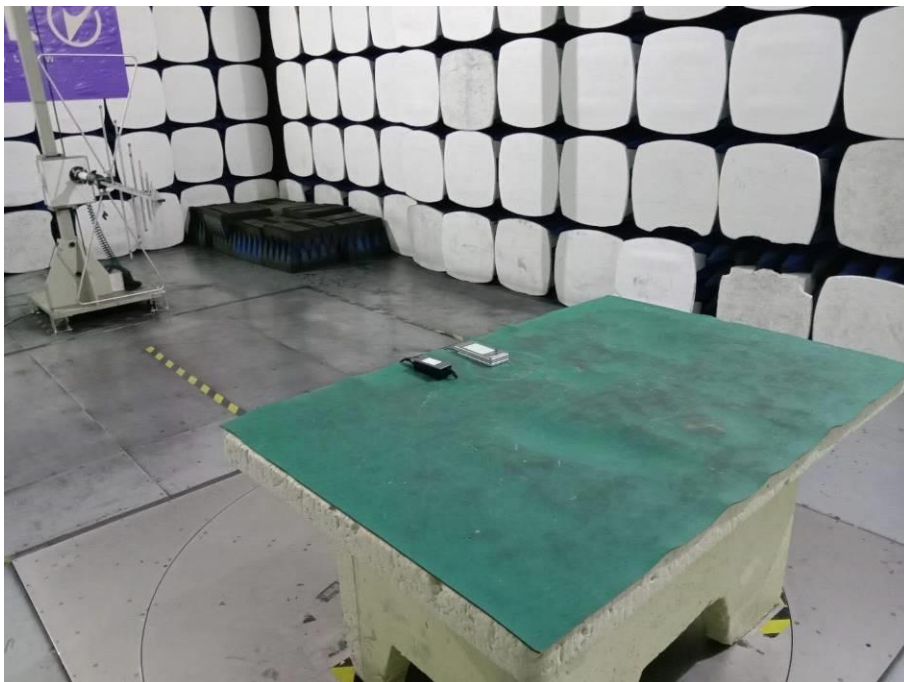

TEST SETUP PHOTOGRAPHS

1.1. Photos of Radiation Emission Measurement

Spurious Emission Test Setup (Below 30MHz)

Spurious Emission Test Setup (30MHz-1GHz)

Spurious Emission Test Setup (Above 1GHz)

1.2. Conducted Emission Test