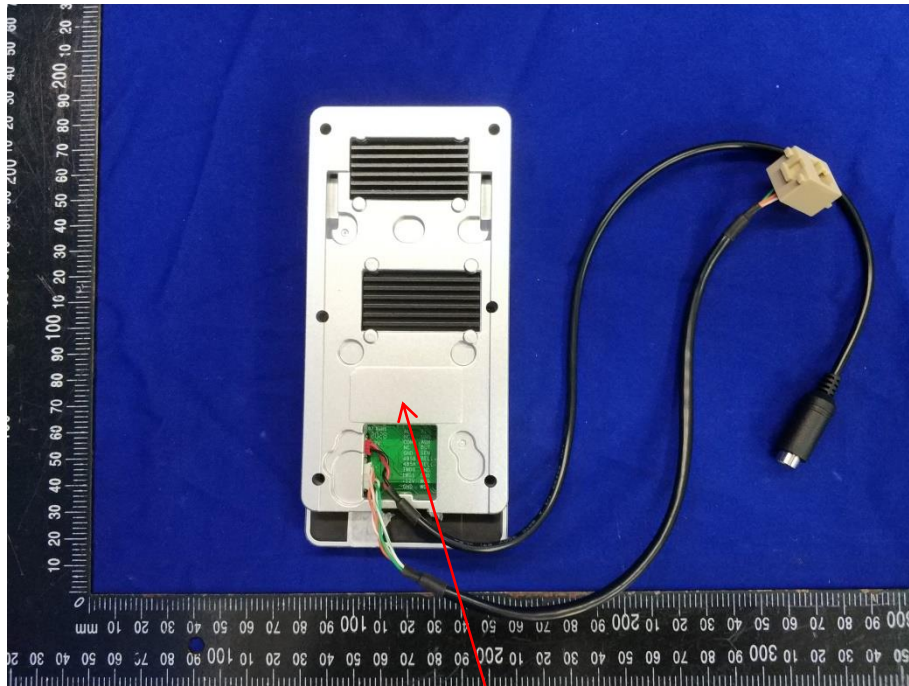

Label and label location

ZKT_{ECO}

Smart Access Control Terminal

Model: SpeedFace-V4LM1

Input: DC 12V=3A

Operating Temperature: 0°C-45°C

Operating Humidity: 10%-90%

FCC ID: 2AJ9T-20802