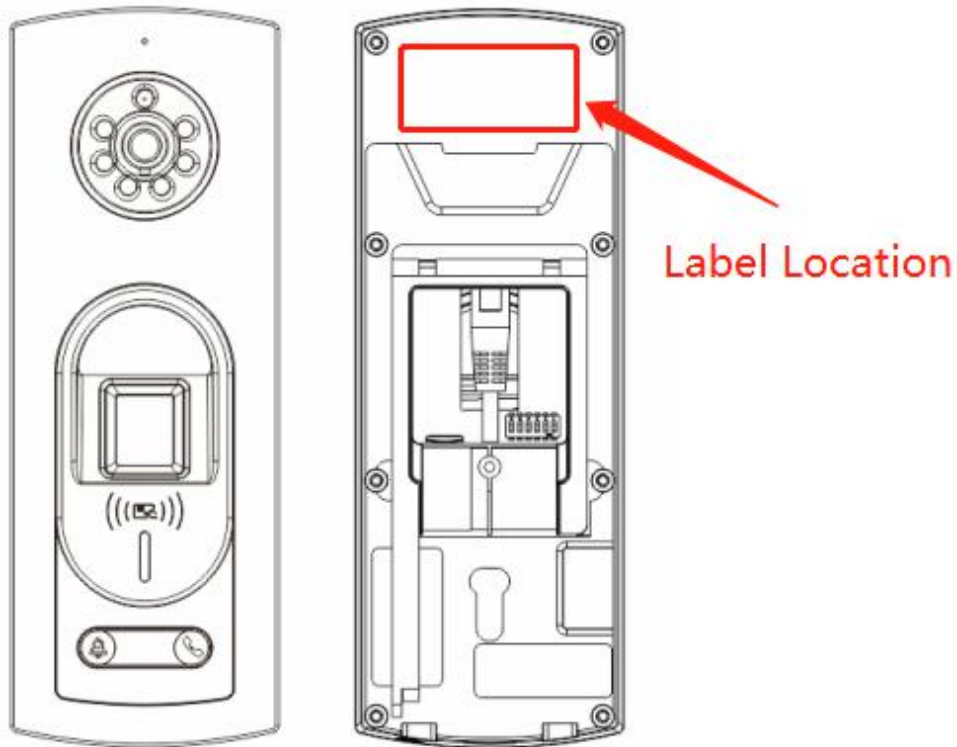

Label and label location

ZKT_{ECO}

Smart Access Control Terminal

Model: Notus

Input: DC 12V

Operating Temperature: 0°C ~ 45°C

Operating Humidity: 20%~80%

FCC ID: 2AJ9T-20701